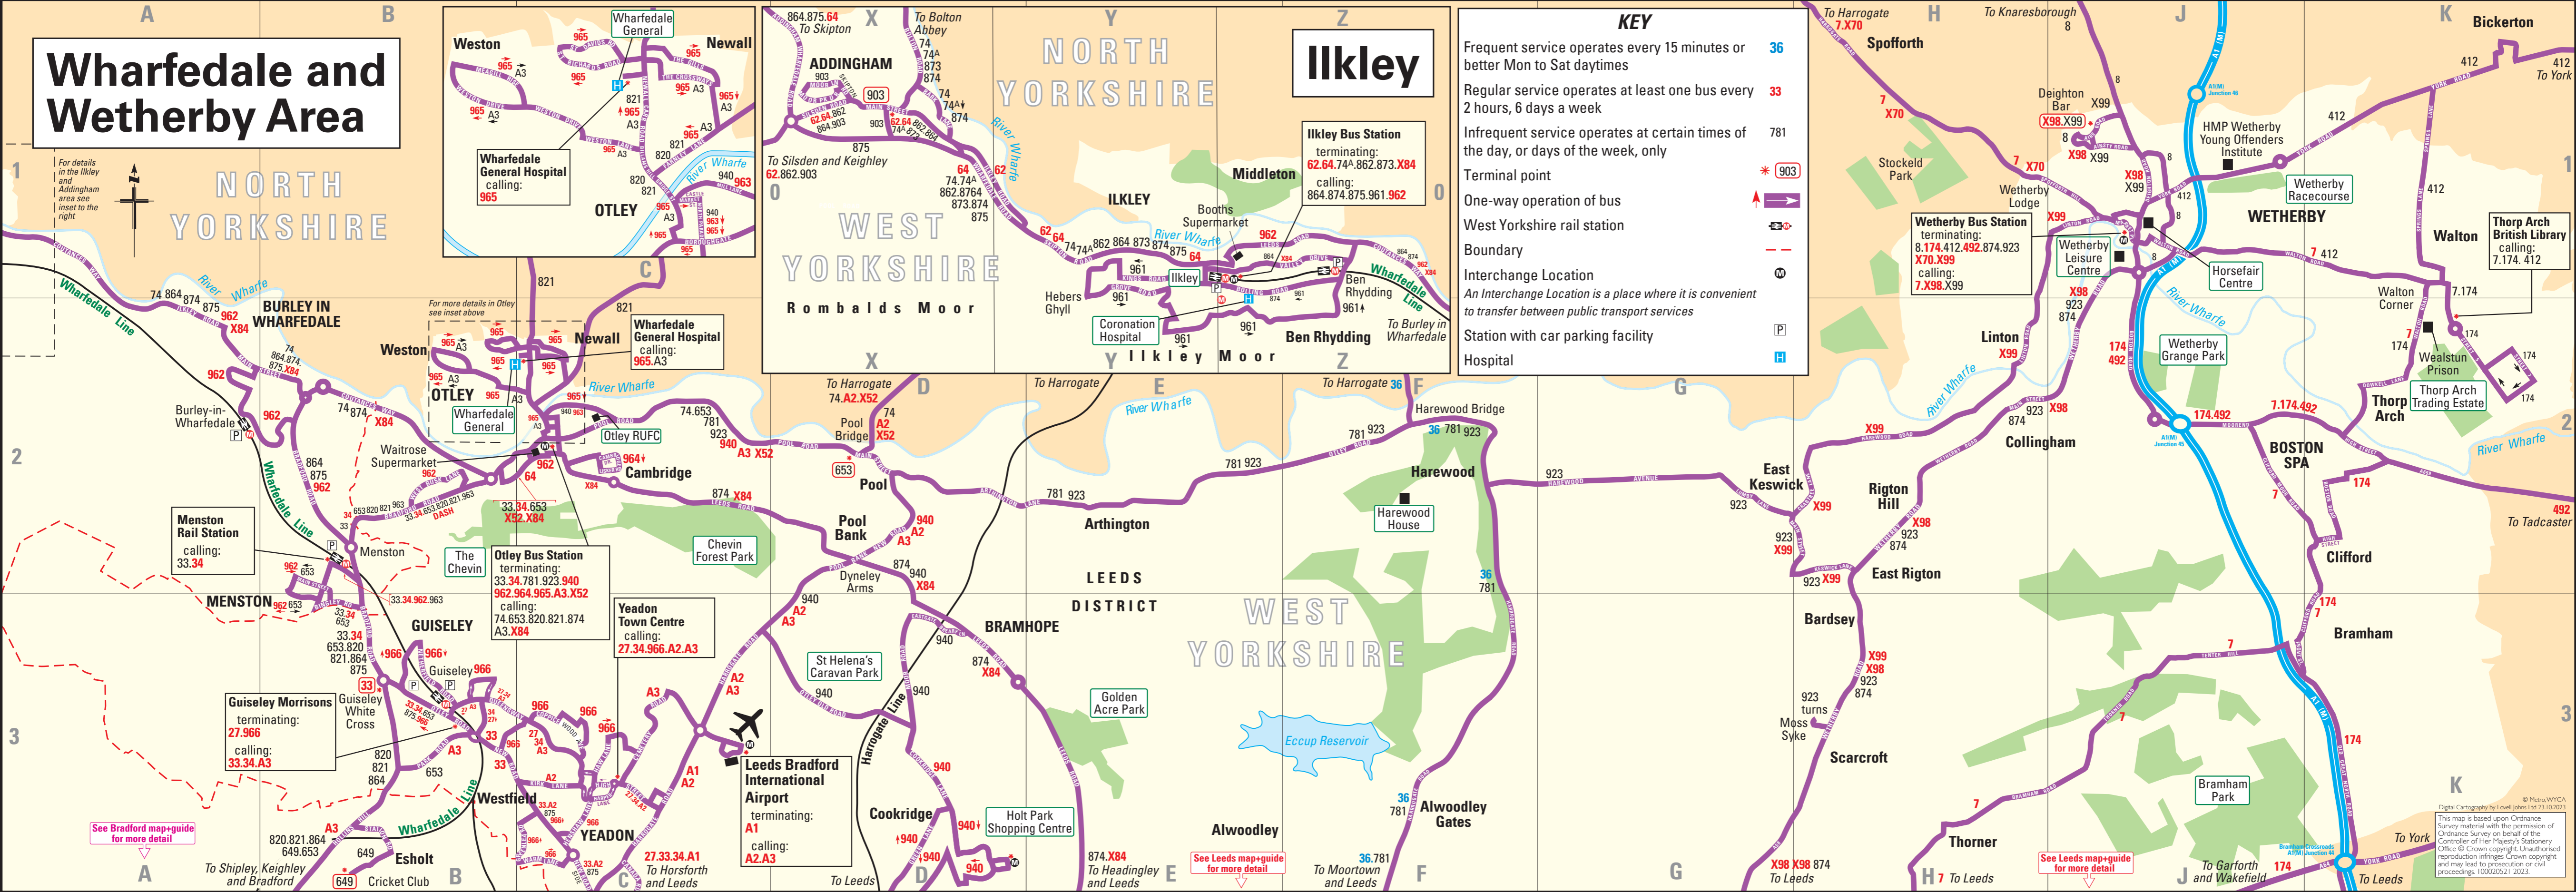

Wharfedale and Wetherby Area

Ilkley

Ilkley Bus Station
terminating:
62.64.74A.862.873.X84
calling:
864.874.875.961.962

1. **KEY**
2. Frequent service operates every 15 minutes or better Mon to Sat daytimes **36**
   - Regular service operates at least one bus every 2 hours, 6 days a week **33**
   - Infrequent service operates at certain times of the day, or days of the week, only **781**
   - Terminal point ***** **903**
   - West Yorkshire rail station **⚡**
   - Boundary **- - -**
   - Interchange Location **M**
   - Station with car parking facility **P**
   - Hospital **H**

Wharfedale General Hospital
calling:
965

Wharfedale General Hospital
calling:
965.A3

Otley Bus Station
terminating:
33.34.781.923.940
962.964.965.A3.X52
calling:
74.653.820.821.874
A3.X84

Yeadon Town Centre
calling:
27.34.966.A2.A3

Leeds Bradford International Airport
terminating:
A1
calling:
A2.A3

Menston Rail Station
calling:
33.34

Guiseley Morrisons
terminating:
27.966
calling:
33.34.A3