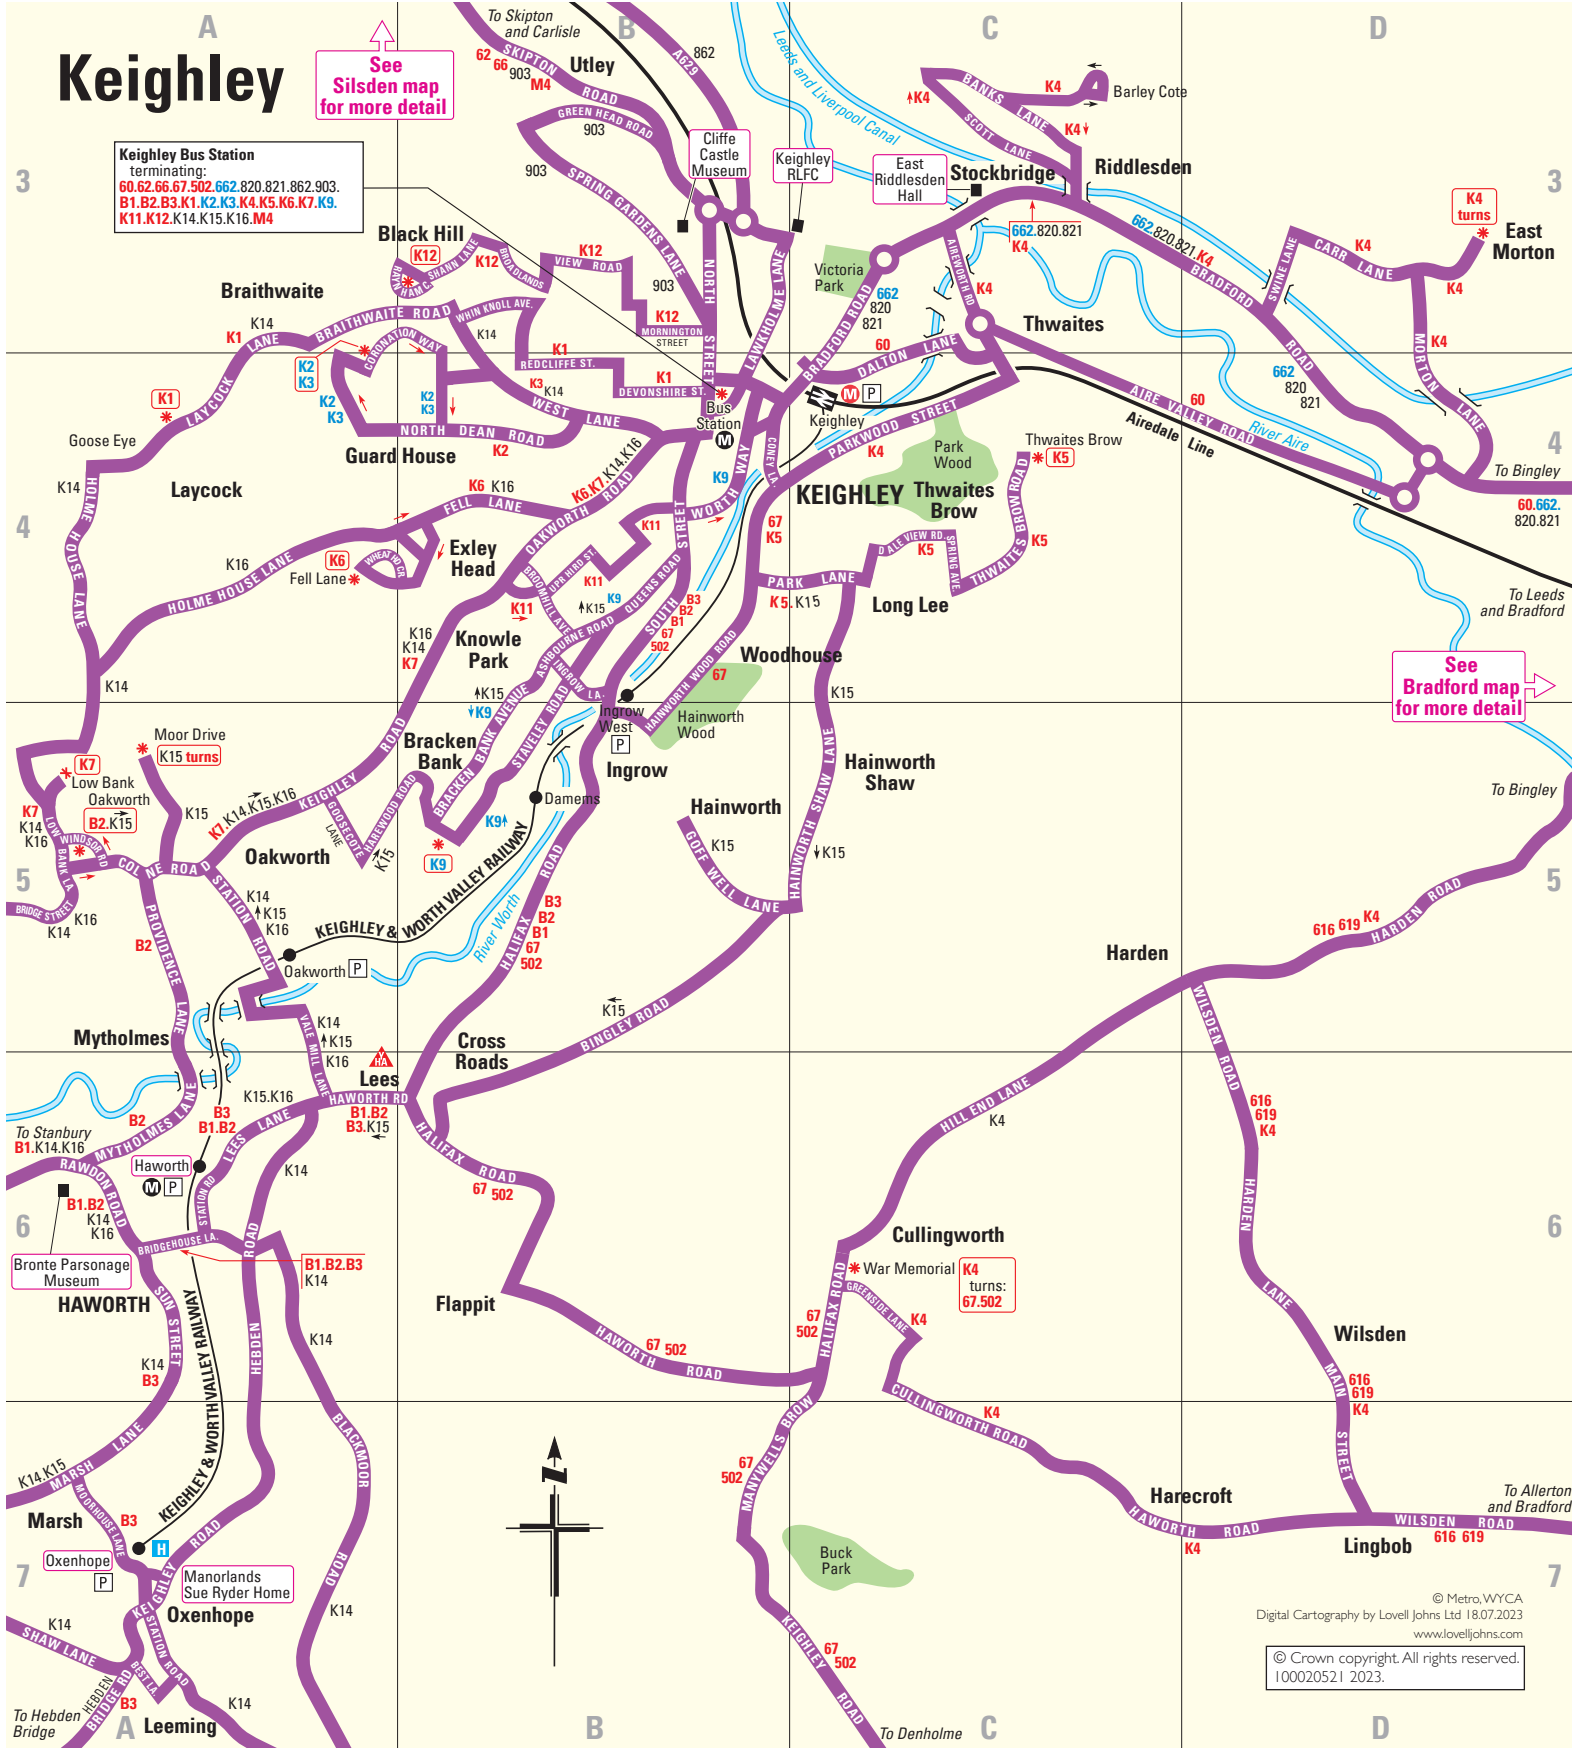

Keighley

See
Silsden map
for more detail

Keighley Bus Station
terminating:
60.62.66.67.502.662.820.821.862.903.
B1.B2.B3.K1.K2.K3.K4.K5.K6.K7.K9.
K11.K12.K14.K15.K16.M4

See
Bradford map
for more detail