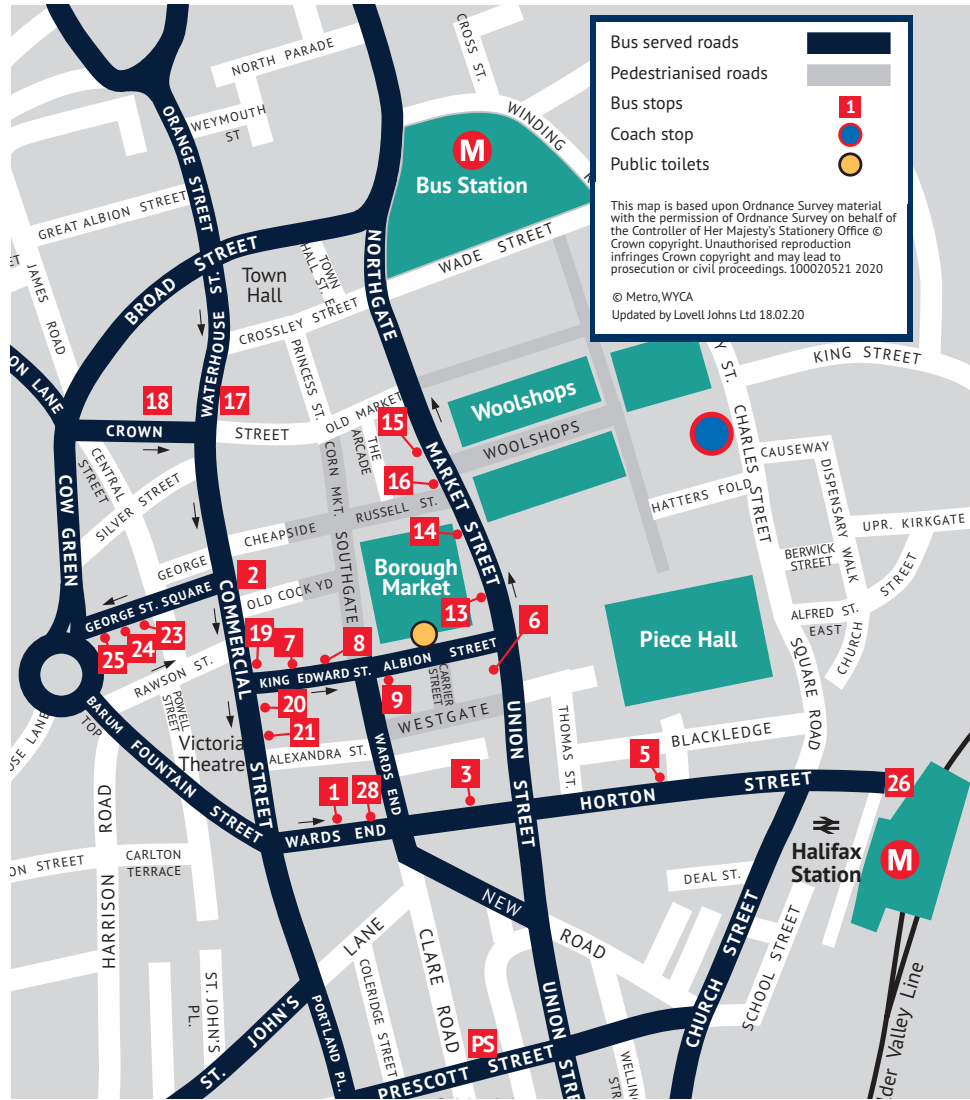

## Map of Halifax Town centre bus stops

The map below shows where you need to catch your bus from within Halifax town centre from **Sunday 24 July**.

Bus	Where to catch your bus from 24 July
HX1 HX2 HX3	<b>6</b> Market Street
586 587	<b>17</b> Waterhouse Street <b>24</b> George Street

## Map of Halifax Bus Station - Phase 3

From **Sunday 24 July** there will be bus service changes in Halifax. The map below shows where your bus is located at the bus station.

Stand	Service (Daytime - Until 7pm)	Service (From 7pm onwards)
<b>A</b>	576 C92	576
<b>B</b>	681 682 C14 C78 S9	20* 22** 562 681 682
<b>C</b>	571 C25 C51 C52	526 536 537 571
<b>D</b>	255 508	255 508
<b>E</b>	No service (Layover only)	574 577
<b>F</b>	548 549	549

\*After 6.35pm and Sundays. \*\*22 will use Market Street stop 15 Mon-Sat until 4pm. 22 Mon-Fri 7.05am, 07.35am and 08.05am from the bus station.

Please see the Town Centre leaflet or our website for details of where buses go before 7pm. Public toilets are available at Albion Street near the Borough Market. The information in this leaflet is correct at time of printing, services are subject to change at short notice, visit [wymetro.com](http://wymetro.com) for details.