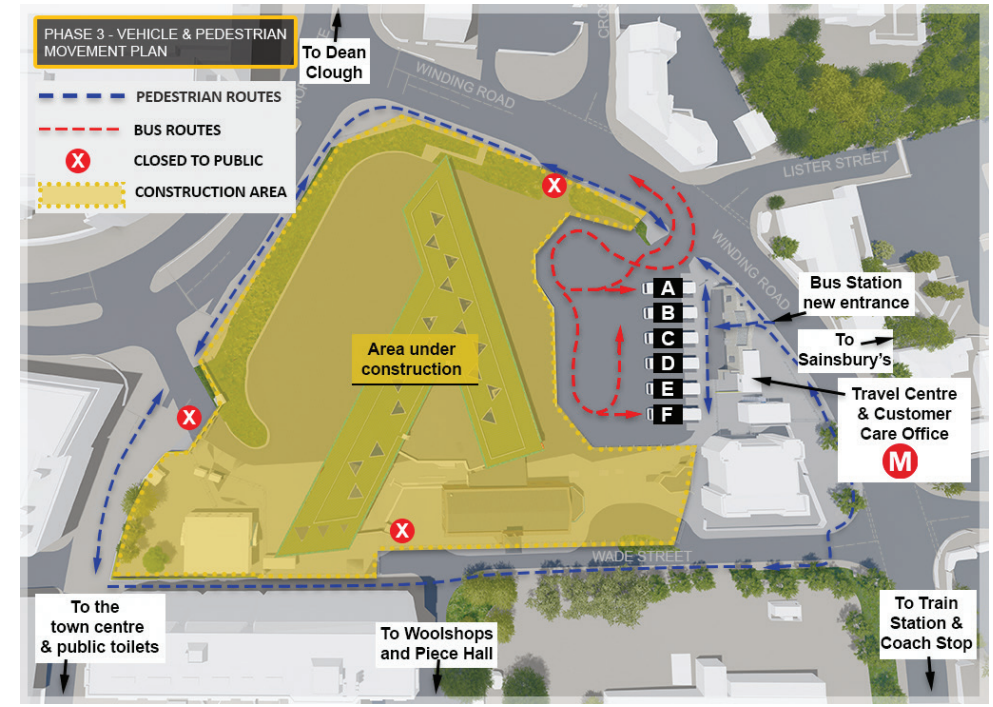

## Map of Halifax Town centre bus stops

The map below shows where you need to catch your bus from within Halifax town centre from **Sunday 24 July**.

Bus	Where to catch your bus from 24 July
HX1 HX2 HX3	<b>6</b> Market Street
586 587	<b>17</b> Waterhouse Street <b>24</b> George Street

## Map of Halifax Bus Station - Phase 3

From **Sunday 24 July** there will be bus service changes in Halifax. The map below shows where your bus is located at the bus station.

Stand	Service (Daytime - Until 7pm)	Service (From 7pm onwards)
<b>A</b>	576 C92	576
<b>B</b>	681 682 C14 C78 S9	20* 22** 562 681 682
<b>C</b>	571 C25 C51 C52	526 536 537 571
<b>D</b>	255 508	255 508
<b>E</b>	No service (Layover only)	574 577
<b>F</b>	548 549	549