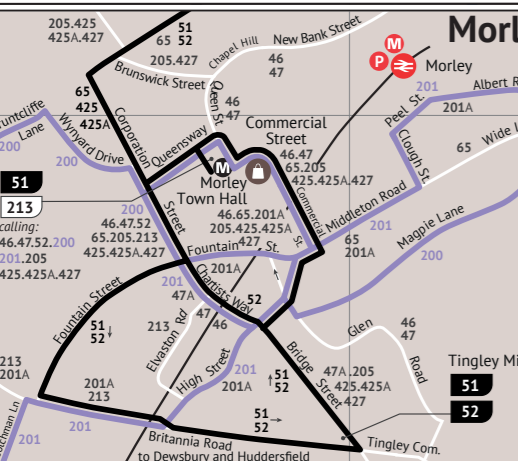

Leeds city centre

- KEY**
- 14 Terminal point
 - One-way operation of bus
 - M Interchange Location
An Interchange Location is a place where it is convenient to transfer between public transport services
 - ⊕ MetroTrain station
 - P Station with car parking facility
 - Leeds Core Network line

SCALE 1 mile

© Metro, WYCA
 This map is based upon Ordnance Survey material with the permission of Ordnance Survey on behalf of the Controller of Her Majesty's Stationery Office © Crown copyright. Unauthorised reproduction infringes Crown copyright and may lead to prosecution or civil proceedings. 100020521 2022.