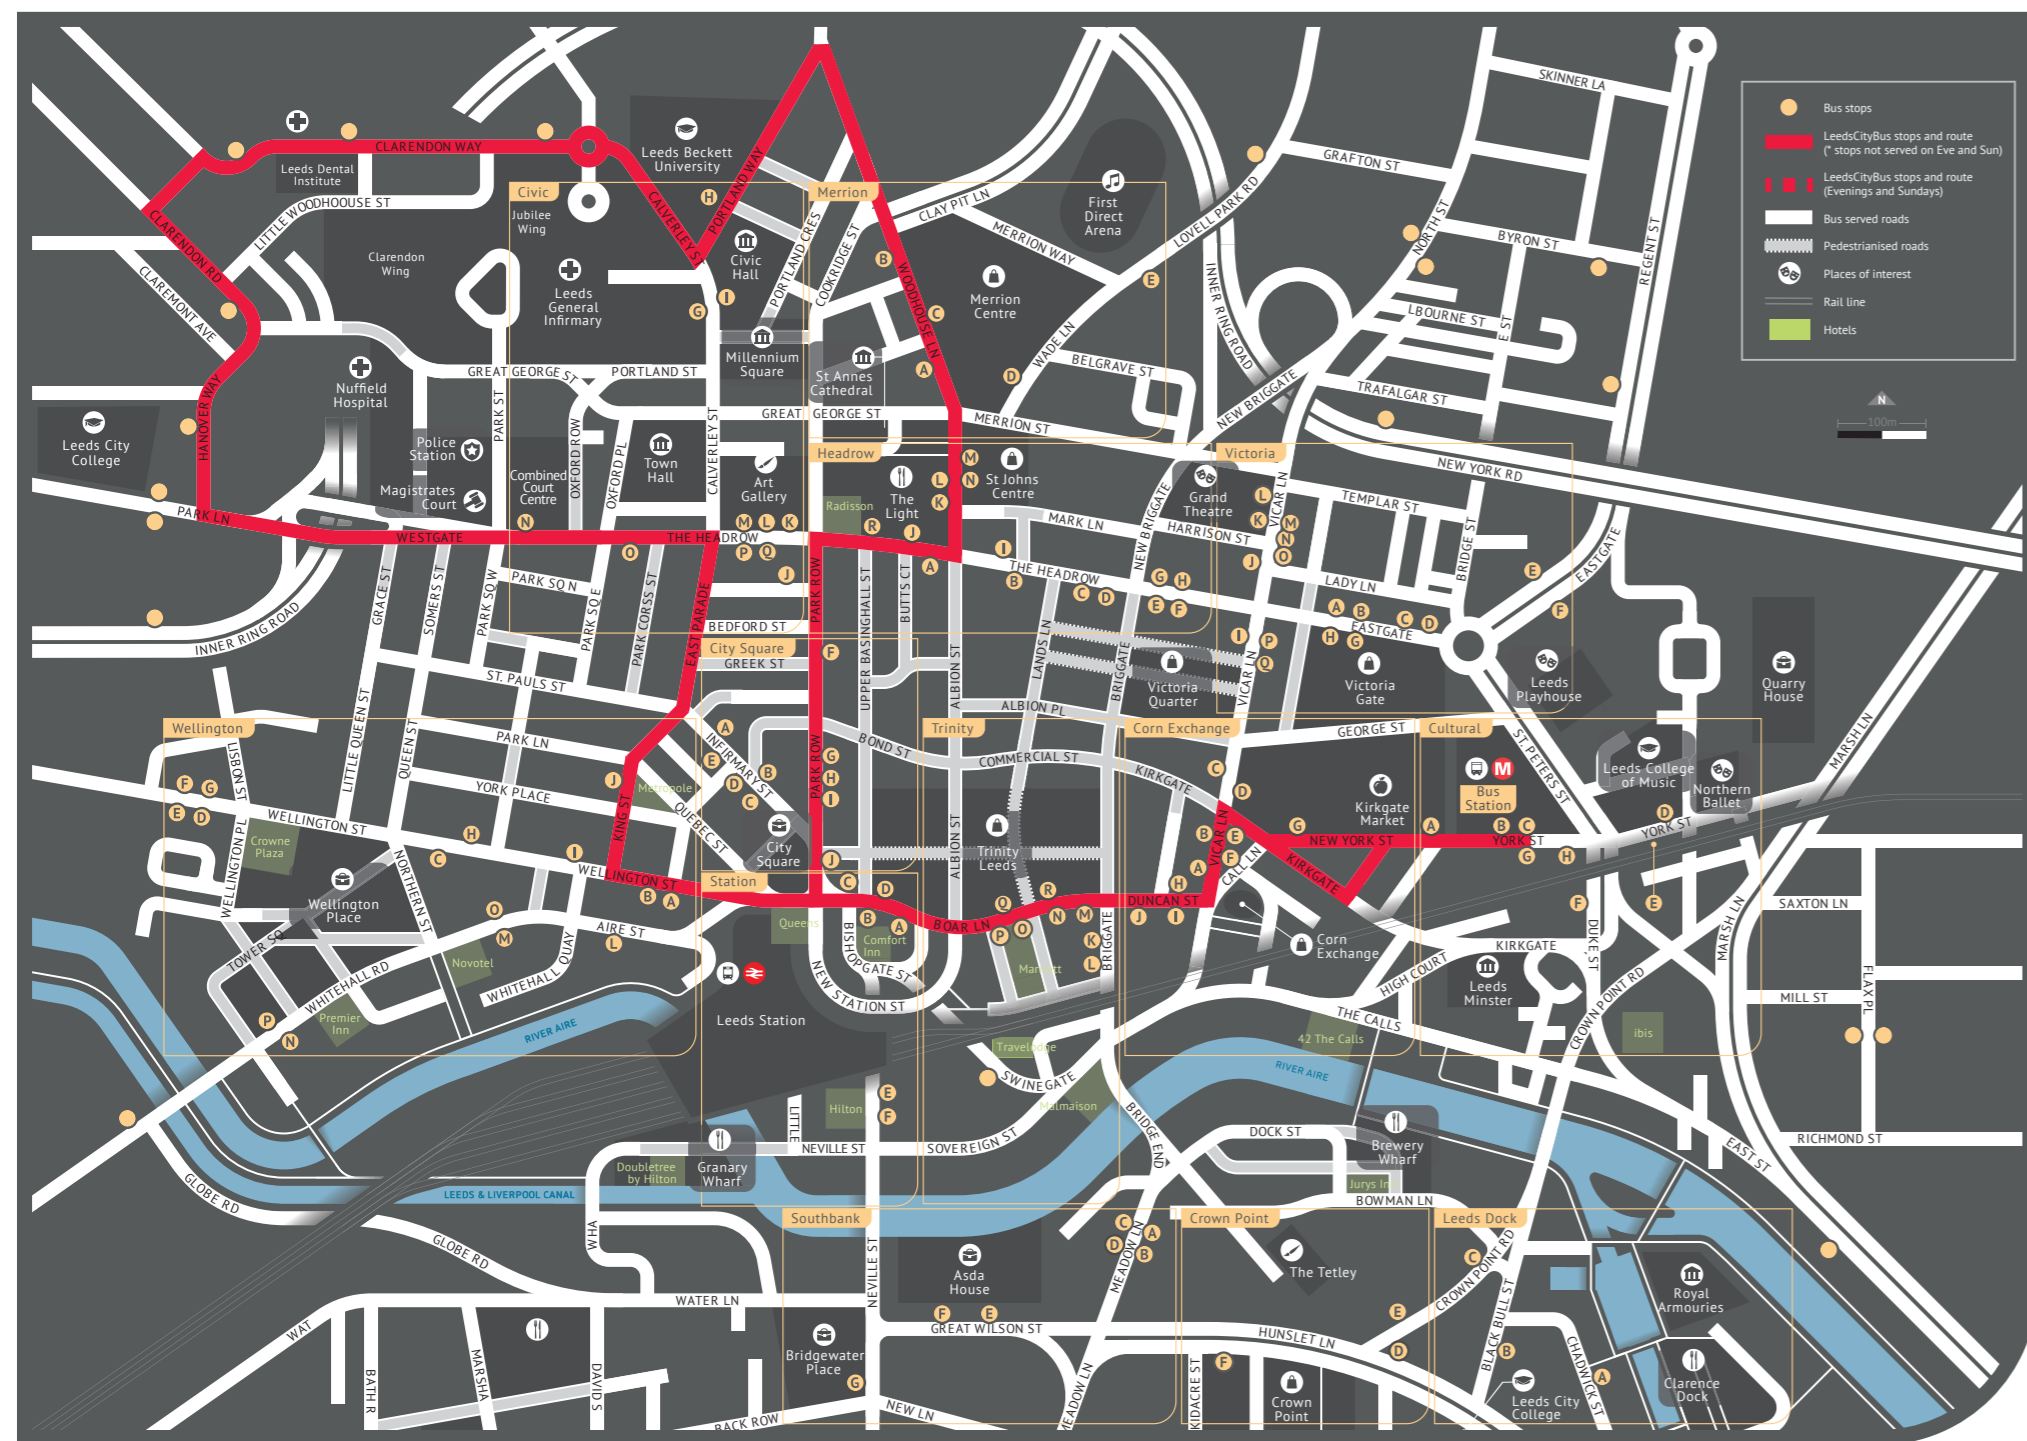

where to catch your bus in Leeds City Centre

service	line	destination	stops
1 1B	Headingley line	Lawnswood	Southbank G City Square E Headrow L Merrion B
1	Beeston line	Beeston	Merrion C Headrow M City Square G Station E Southbank F
2	White Rose line	Middleton	Victoria N Corn Exchange E Southbank B
2	Moortown line	Roundhay Park	Southbank E D Corn Exchange C Victoria K
3 3A	Moortown line	Brackenwood/Gledhow	Southbank E D Corn Exchange C Victoria K
3 3A	White Rose line	White Rose Centre	Victoria N Corn Exchange E Southbank B
4 4F	Pudsey line	Pudsey	Cultural E H Trinity M Wellington A C Wellington Bridge
4 4F	St James's line	Seacroft	Wellington G I City Square J Trinity R Corn Exchange G Cultural B D
5 5A (LCB)	East Leeds line	Halton Moor	Headrow N City Square I Station B Corn Exchange H Cultural B D
5 5A (LCB)	Leeds General Infirmary	Station B Wellington J Civic O G* H (*stops served on eves and Sunday)	
6	Headingley line	Holt Park	Bus Station Headrow E L Merrion B
7 (H&D)		Wetherby then Harrogate	Bus Station Victoria L
7	Meanwood line	Primley Park	City Square A Trinity R Victoria I L
7A	Meanwood line	Alwoodley	City Square A Trinity R Victoria I L
7S	Meanwood line	Shadwell	City Square A Trinity R Victoria I L
8	Headingley line	Holt Park	Bus Station Headrow E L Merrion B
11		Scholes then Cross Gates	Bus Station
11A		Scholes then Cross Gates	City Square B Corn Exchange H Cultural B D
12 13 13A	Middleton line	Middleton	Victoria O Corn Exchange F Crown Point D Southbank B
12 13 13A	Roundhay line	Roundhay Park/Brackenwood/Gledhow	Southbank D Corn Exchange B Victoria J
14		Pudsey	Corn Exchange I Cultural H Wellington A C E
14		Logic Business Park	City Square F Station A Civic N M Corn Exchange H Cultural C Trinity Q
15		Old Farnley	City Square F Wellington C Wellington Bridge
16 16A	Pudsey line	Bramley then Pudsey	Cultural E H Trinity M Wellington A C Wellington Bridge
16 16A	St James's line	Seacroft then Whinmoor	Wellington G I City Square J Trinity R Corn Exchange G Cultural B D
19 19A	East Leeds line	Colton/Garforth	Civic N M City Square I Corn Exchange H Cultural A D
19 19A	Headingley line	Tinshill/Ireland Wood	Cultural E H Corn Exchange I Station B Civic O
27	Headingley line	Guiseley	Bus Station Headrow E L Merrion B
28	Headingley line	Adel	Bus Station Headrow E L Merrion B
29	Headingley line	Leeds Dock	Merrion C Headrow N H Victoria D Leeds Dock A
29	Headingley line	Leeds University	Bus Station Headrow E L Merrion B
33 34	Kirkstall line	Guiseley then Otley	Bus Station Headrow B City Square F Wellington B D
36	Moortown line	Harrogate then Ripon	Bus Station Victoria K
40	East Leeds line	Seacroft	City Square B Corn Exchange H Cultural A D
42	Old Farnley line	Old Farnley	Headrow D A Wellington B C D Wellington Bridge
42	St James's line	Oakwood	Wellington Bridge Wellinton F H J Civic K Headrow G Victoria B
46 47 47A		Middleton then Morley and White Rose Centre	Corn Exchange F Southbank B
48		Wigton Moor	Victoria K
49	Kirkstall line	Bramley	Cultural E Victoria G Headrow C Civic P O
49	St James's line	Monkswood Gate	Civic N Headrow J G Cultural C D
50 50A	Kirkstall line	Horsforth	Cultural E Victoria G Headrow C Civic P O
50 50A	St James's line	Seacroft	Civic N Headrow J G Cultural C D
51 52	Meanwood line	Moor Allerton	Southbank E C Corn Exchange A Headrow F K Merrion D
51 52	Morley line	Morley	Merrion E Victoria M Corn Exchange D Southbank A
55 55C		Cottingley	City Square G Wellington L M N
56	Headingley line	Moor Grange	Cultural E Victoria H Headrow K Merrion B