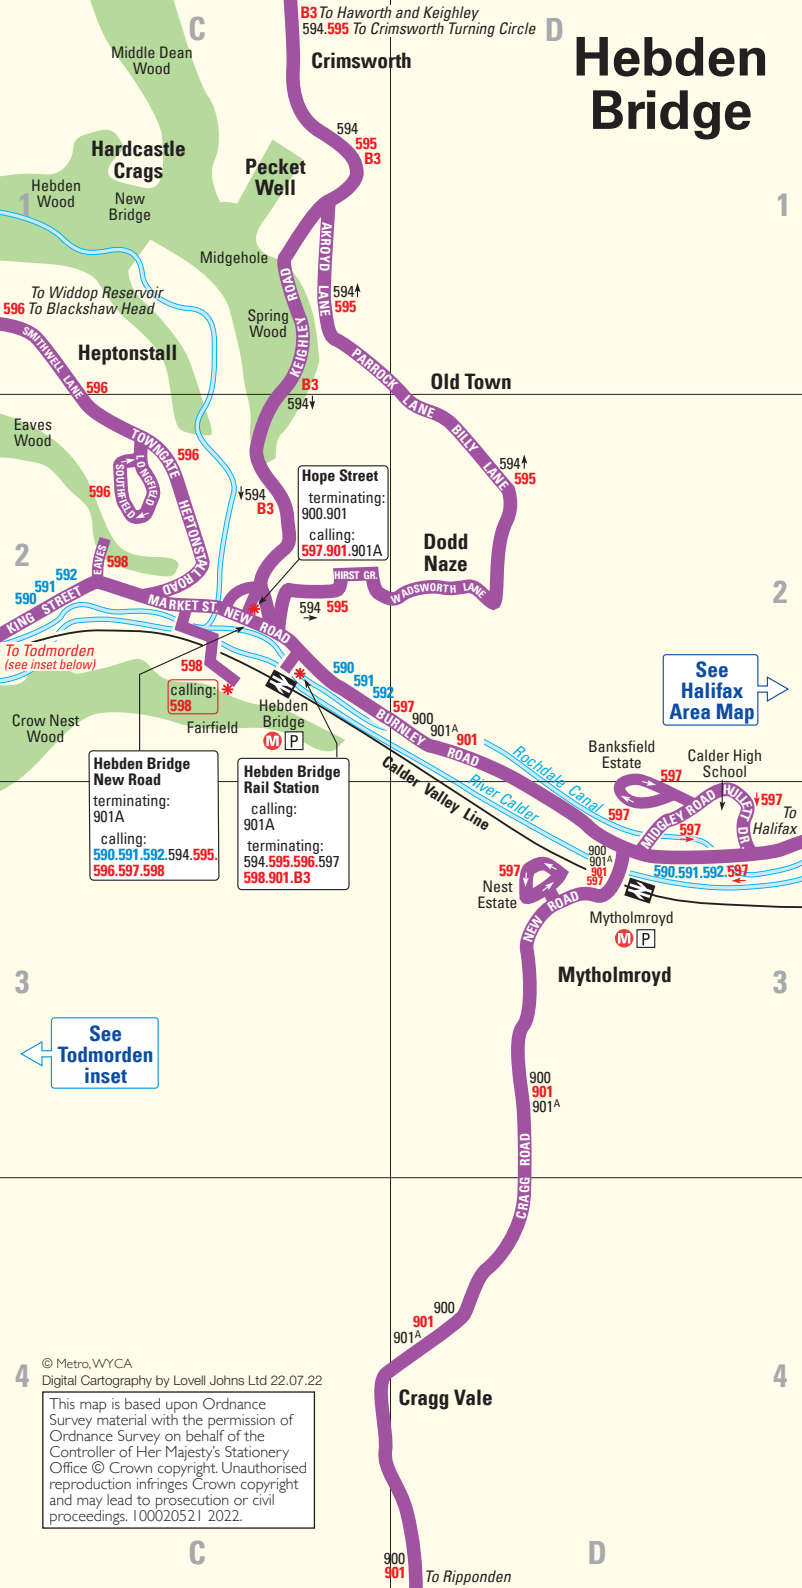

Hebden Bridge

© Metro, WYCA
 Digital Cartography by Lovell Johns Ltd 22.07.22

This map is based upon Ordnance Survey material with the permission of Ordnance Survey on behalf of the Controller of Her Majesty's Stationery Office © Crown copyright. Unauthorised reproduction infringes Crown copyright and may lead to prosecution or civil proceedings. 100020521 2022.