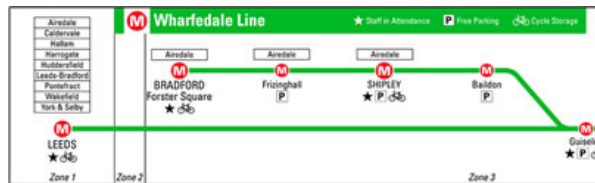

[Listen to this page](#)

Train routes: Wharfedale Line

Leeds / Bradford Forster Square - Frizinghall - Shipley - Baildon - Guiseley - Menston - Burley-in-Wharfedale - Ben Rhydding - Ilkley

Service summary

Route	Monday to Saturday frequency		Sunday frequency
	Daytime	Late evening	
Leeds - Guiseley - Ilkley	30 mins	60 mins	60 mins
Bradford Forster Square - Shipley - Guiseley - Ilkley	30 mins	60 mins	120 mins

Operator: [Northern (opens in a new window)](#)

Full timetable

[Download the Wharfedale Line timetable (pdf, 253k - opens in a new window)](#)

(Valid from 11 December 2011 to 13 May 2012)

[Larger picture of the route diagram (jpeg - opens in a new window)](#)

See also

- [Metro Rail questionnaire free prize draw, terms and conditions](#)
- [The Dales by bus and rail](#)
  The beautiful countryside of the Dales is easily accessible from West Yorkshire by bus and train.
- [Scheduled disruptions to rail travel](#)
- [Wharfedale Rail Users' Group](#)
- [Embsay & Bolton Abbey Steam Railway](#)

Travel Alerts

- [Bus alerts](#)
  13

Journey Planner

From (postcode or town) To (postcode or town)

[Advanced search](#)

- [Find your next bus](#)
- [Train departures](#)

[Sign In](#)