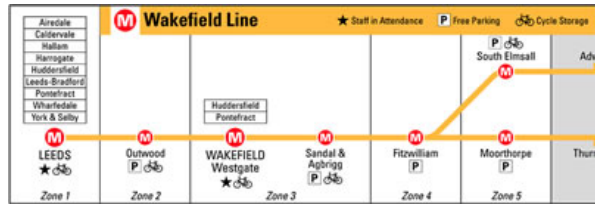

[Listen to this page](#)

Train routes: Wakefield Line

Leeds - Outwood - Wakefield Westgate - Sandal and Agbrigg - Fitzwilliam - South Elmsall - Adwick - Bentley - Doncaster / Moorthorpe - Rotherham - Meadowhall - Sheffield

Service summary

Route	Monday to Saturday frequency		Sunday frequency
	Daytime	Late evening	
Leeds - Wakefield Westgate - Sheffield (Express service)	60 mins	60 mins	60 mins
Leeds - Wakefield Westgate - Rotherham - Sheffield (local service).	60 mins	60 mins	120 mins
Leeds - Wakefield Westgate - Doncaster (Express service)	30 mins (weekdays)	60 mins	60 mins
	60 mins (Saturdays)		
Leeds - Wakefield Westgate - Doncaster (local service)	60 mins	60 mins	120 mins

Operators: [CrossCountry (opens in a new window)](#), [East Midlands Trains (opens in a new window)](#), [East Coast (opens in a new window)](#) & [Northern (opens in a new window)](#)

Services are supplemented by half-hourly East Coast services; hourly CrossCountry services and the occasional East Midlands Trains services.

Full timetable

[Download the Wakefield Line timetable (pdf, 475k - opens in a new window)](#)

(Valid from 11 December 2011 to 13 May 2012)

[Larger picture of the route diagram (jpeg - opens in a new window)](#)

See also

- [Metro Rail questionnaire free prize draw, terms and conditions](#)
- [Scheduled disruptions to rail travel](#)
- [CrossCountry web site](#)

Travel Alerts

- [Bus alerts](#)
  13

Journey Planner

[Advanced search](#)

- [Find your next bus](#)
- [Train departures](#)