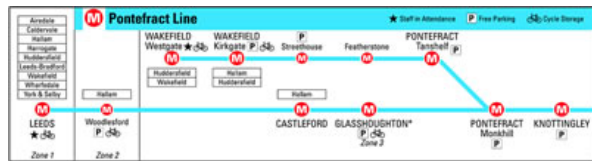

[Listen to this page](#)

Train routes: Pontefract Line

Leeds - Woodlesford - Castleford - Glasshoughton / Wakefield Westgate - Wakefield Kirkgate - Steethouse - Featherstone - Pontefract Tanshelf - Pontefract Monkhill - Knottingley (limited service continues to/from Goole) and York - Sherburn - Pontefract Baghill - Moorthorpe - Rotherham - Meadowhall - Sheffield

Service summary

| Route | Monday to Saturday frequency | | Sunday frequency |
|--|---|--------------|-------------------------------------|
| | Daytime | Late evening | |
| Leeds - Castleford - Pontefract Monkhill - Knottingley | 60 mins | 60 mins | 120 mins |
| Wakefield Kirkgate - Pontefract Monkhill - Knottingley | 60 mins | 60 mins | No service |
| Leeds - Castleford - Pontefract - Knottingley - Goole | Very limited, use alternative route via Doncaster | No service | No service |
| Sheffield - Rotherham - Pontefract (Baghill) - Sherburn - York | Very limited service, see timetable | No service | Very limited service, see timetable |
| Bradford Interchange - Halifax - Brighouse - Wakefield Kirkgate - Pontefract Monkhill - Doncaster - London | Please see timetable. No Sunday service. | | |

Operators: [Grand Centra \(opens in a new window\)](#) and [Northern \(opens in a new window\)](#)

Full timetable

[Download the Pontefract & Dearne Valley Lines timetable \(pdf, 266k - opens in a new window\)](#)

(Valid from 11 December 2011 to 13 May 2012)

[Larger picture of the route diagram \(jpeg - opens in a new window\)](#)

See also

- [Metro Rail questionnaire free prize draw, terms and conditions](#)
- [Scheduled disruptions to rail travel](#)