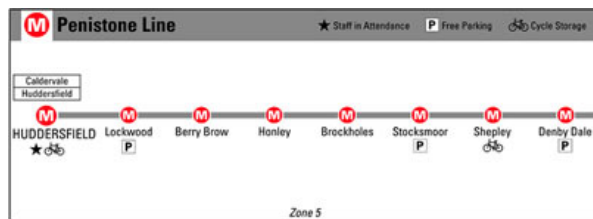

[Listen to this page](#)

Train routes: Penistone Line

Huddersfield - Lockwood - Berry Brow - Honley - Brockholes - Stocks Moor - Shepley - Denby Dale - Penistone - Barnsley - Meadowhall - Sheffield

Service summary

Route	Monday to Saturday frequency		Sunday frequency
	Daytime	Late evening	
Huddersfield - Denby Dale - Barnsley - Sheffield	60 mins	60 mins	60/120 mins

Operator: [Northern \(opens in a new window\)](#)

Full timetable

[Download the Penistone Line timetable \(pdf, 288k - opens in a new window\).](#)

(Valid from 11 December 2011 to 13 May 2012).

[Larger picture of the route diagram \(jpeg - opens in a new window\)](#)