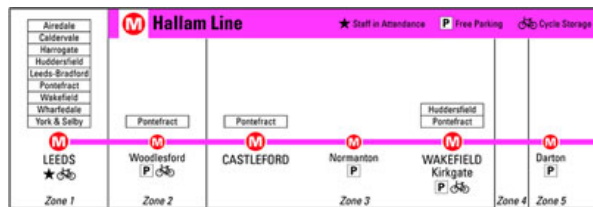

[Listen to this page](#)

Train routes: Hallam Line

Leeds - Woodlesford - Castleford - Wakefield Kirkgate - Darton - Barnsley - Meadowhall - Sheffield

Service summary

Route	Monday to Saturday frequency		Sunday frequency
	Daytime	Late evening	
Leeds - Castleford	30 mins	30 mins	60 mins
Leeds - Castleford - Wakefield Kirkgate - Barnsley - Sheffield	60 mins	60 mins	120 mins
Leeds - Wakefield Kirkgate - Barnsley - Sheffield	30 mins	no service	60 mins
Leeds - Wakefield Kirkgate - Barnsley - Sheffield - Chesterfield - Nottingham	60 mins	no service	60 mins

[Large picture of route diagram \(jpeg - opens in a new window\)](#)

See also

- [Metro Rail questionnaire free prize draw, terms and conditions](#)
- [Scheduled disruptions to rail travel](#)

Travel Alerts