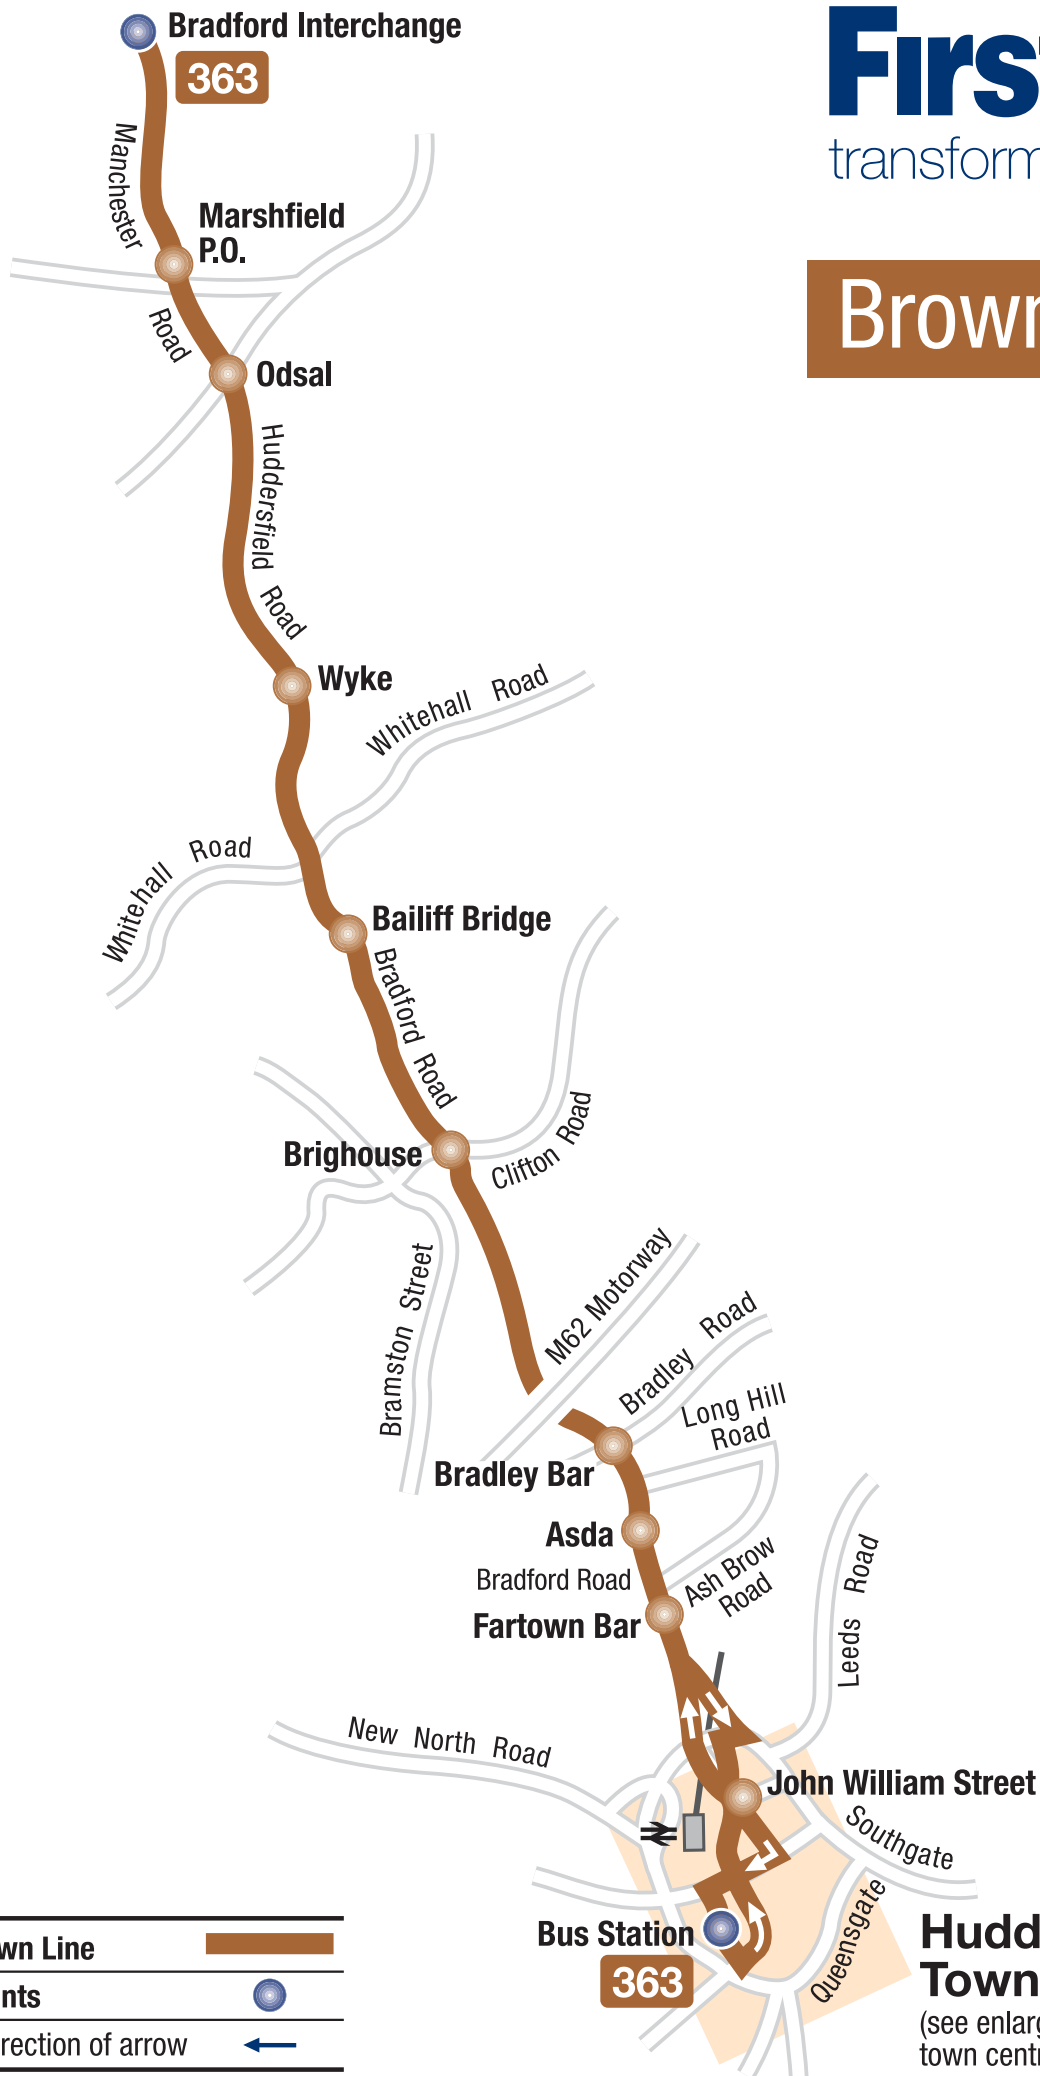

**Brown Line**

**363**

Route of Brown Line	
Terminus Points	
Bus runs in direction of arrow	

**Huddersfield Town Centre**  
(see enlargement for town centre boarding points)

# Where to find your bus in Huddersfield Town Centre