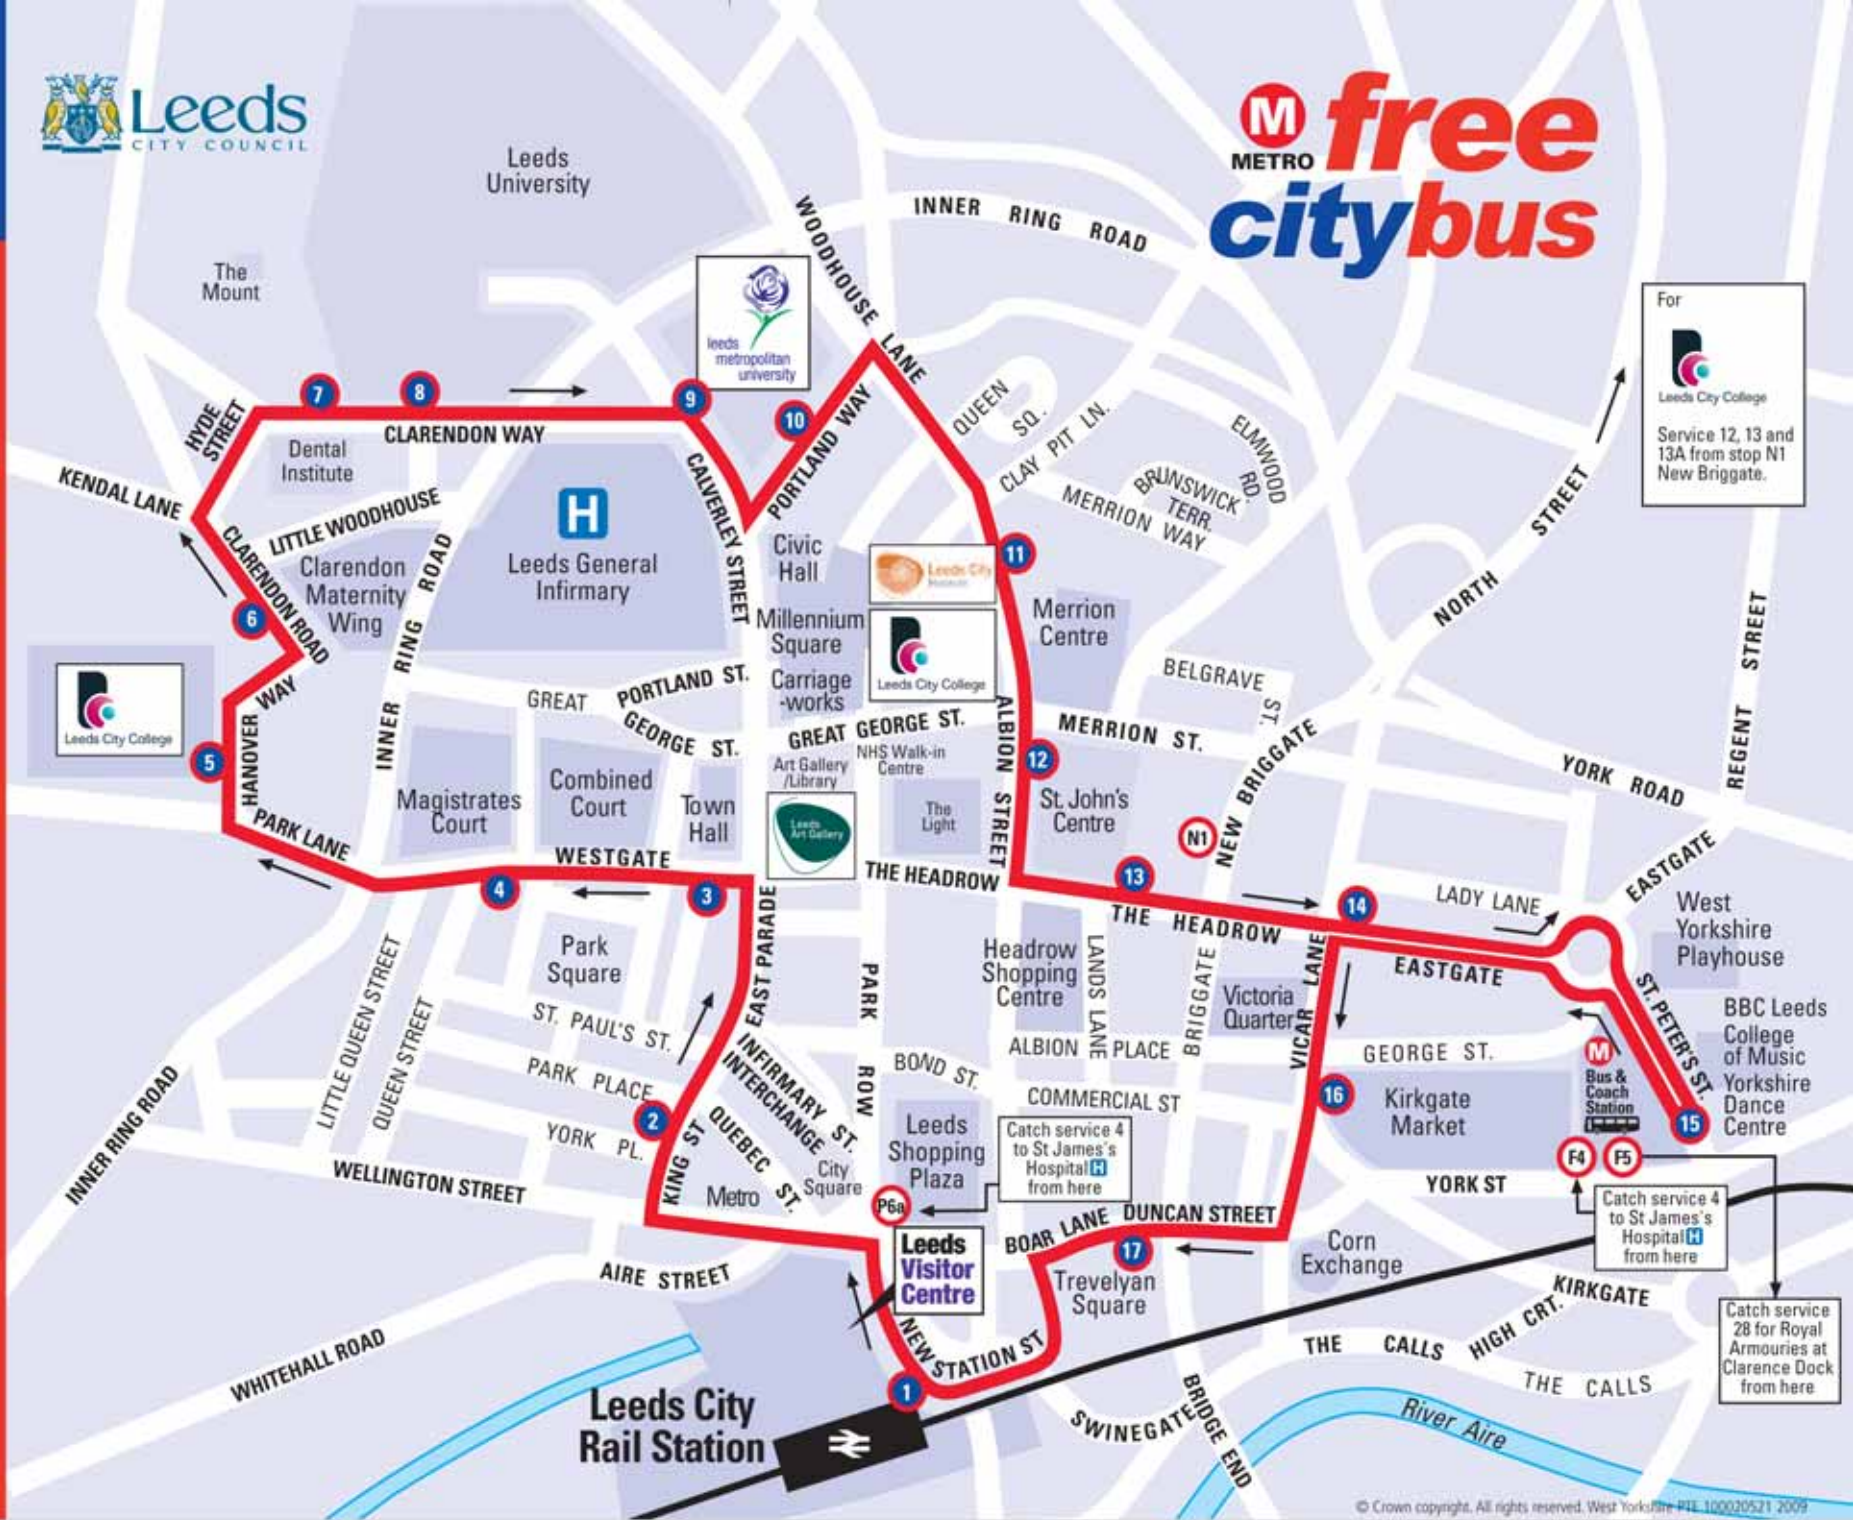

# freecitybus

- travel around Leeds City Centre for free!

Running every few minutes from 6.30am to 7.30pm Mondays to Saturdays, Metro's **freecitybus** links Leeds' rail and bus stations, business and shopping districts, the General Infirmary, Universities and Park Lane College.

**Mondays to Saturdays**  
06:30 to 19:30  
Every few minutes

First bus departs  
Leeds Rail Station 06:30

Last bus departs  
Leeds Rail Station 19:10  
Returning 19:30

- 1 City Rail Station (S8)
- 2 King Street (W4)
- 3 Headrow/Town Hall (Y15)
- 4 Westgate/Courts (Y13)
- 5 Leeds City College
- 6 Clarendon Road /Maternity Hospital
- 7 Dental Institute
- 8 Leeds University
- 9 Leeds General Infirmary (LGI)
- 10 Leeds Metropolitan University (L7)
- 11 Merrion Centre (L5)
- 12 St John's Centre (J4)
- 13 Headrow (H2)
- 14 Eastgate (G1)
- 15 Bus & Coach Station (Stand 2)
- 16 The Markets (M7)
- 17 Boar lane (T7)

For  
Leeds City College  
Service 12, 13 and 13A from stop N1 New Briggate.

Catch service 4 to St James's Hospital from here

Catch service 28 for Royal Armouries at Clarence Dock from here

© Crown copyright. All rights reserved. West Yorkshire PHE 100020521 2009

Metro. Here to get you there