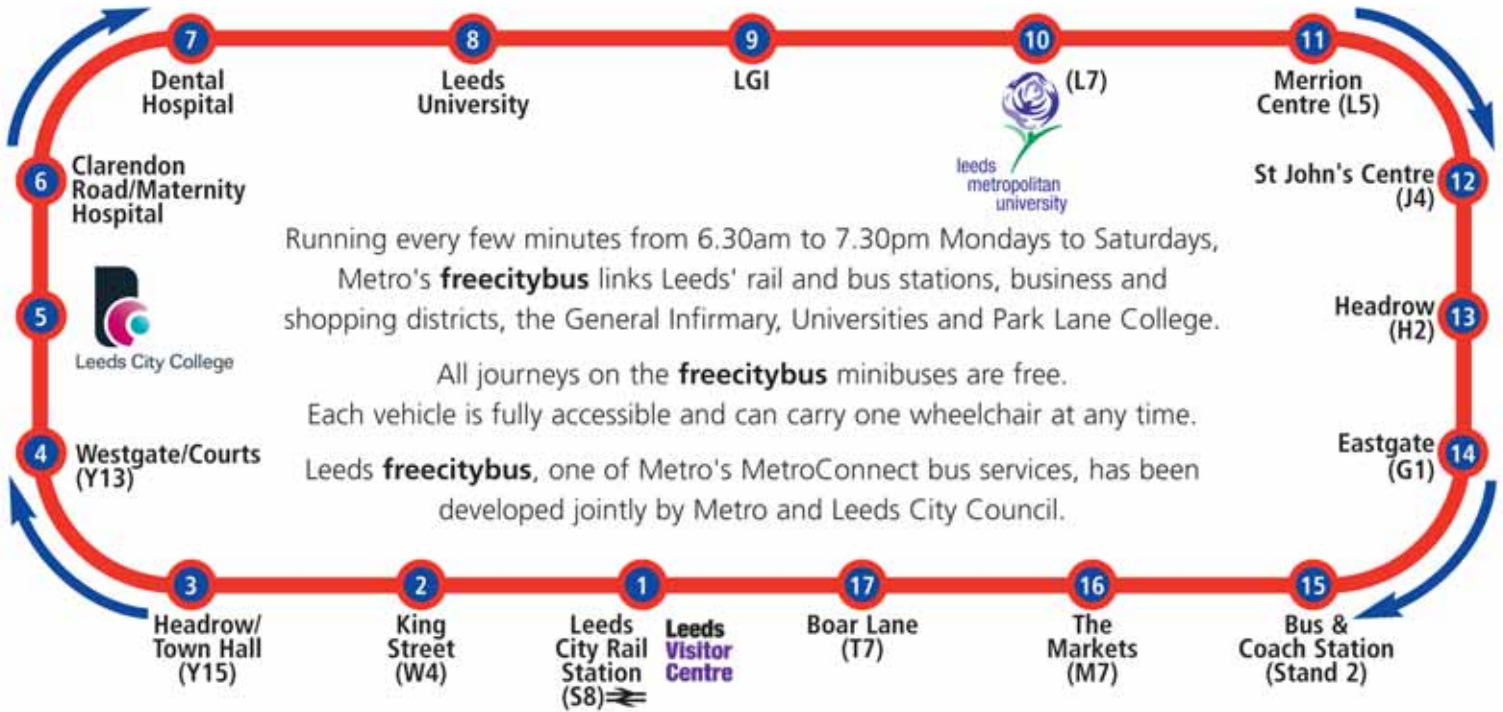

# freecitybus

- travel around Leeds City Centre for free!

Running every few minutes from 6.30am to 7.30pm Mondays to Saturdays, Metro's **freecitybus** links Leeds' rail and bus stations, business and shopping districts, the General Infirmary, Universities and Park Lane College.

All journeys on the **freecitybus** minibuses are free.

Each vehicle is fully accessible and can carry one wheelchair at any time.

Leeds **freecitybus**, one of Metro's MetroConnect bus services, has been developed jointly by Metro and Leeds City Council.

## Travel Information

Metro provides impartial advice and information about bus and train services in West Yorkshire.

Get real-time information on the move with Metro's **yournextbus** or National Rail's **TrainTracker™** real-time systems. Go to [www.wymetro.com](http://www.wymetro.com) for details.

**Mondays to Saturdays**  
06:30 to 19:30  
Every few minutes

First bus departs  
Leeds Rail Station 06:30

Last bus departs  
Leeds Rail Station 19:10  
Returning 19:30

- 1 City Rail Station (S8)
- 2 King Street (W4)
- 3 Headrow/Town Hall (Y15)
- 4 Westgate/Courts (Y13)
- 5 Leeds City College
- 6 Clarendon Road /Maternity Hospital
- 7 Dental Institute
- 8 Leeds University
- 9 Leeds General Infirmary (LGI)
- 10 Leeds Metropolitan University (L7)
- 11 Merrion Centre (L5)
- 12 St John's Centre (J4)
- 13 Headrow (H2)
- 14 Eastgate (G1)
- 15 Bus & Coach Station (Stand 2)
- 16 The Markets (M7)
- 17 Boar lane (T7)