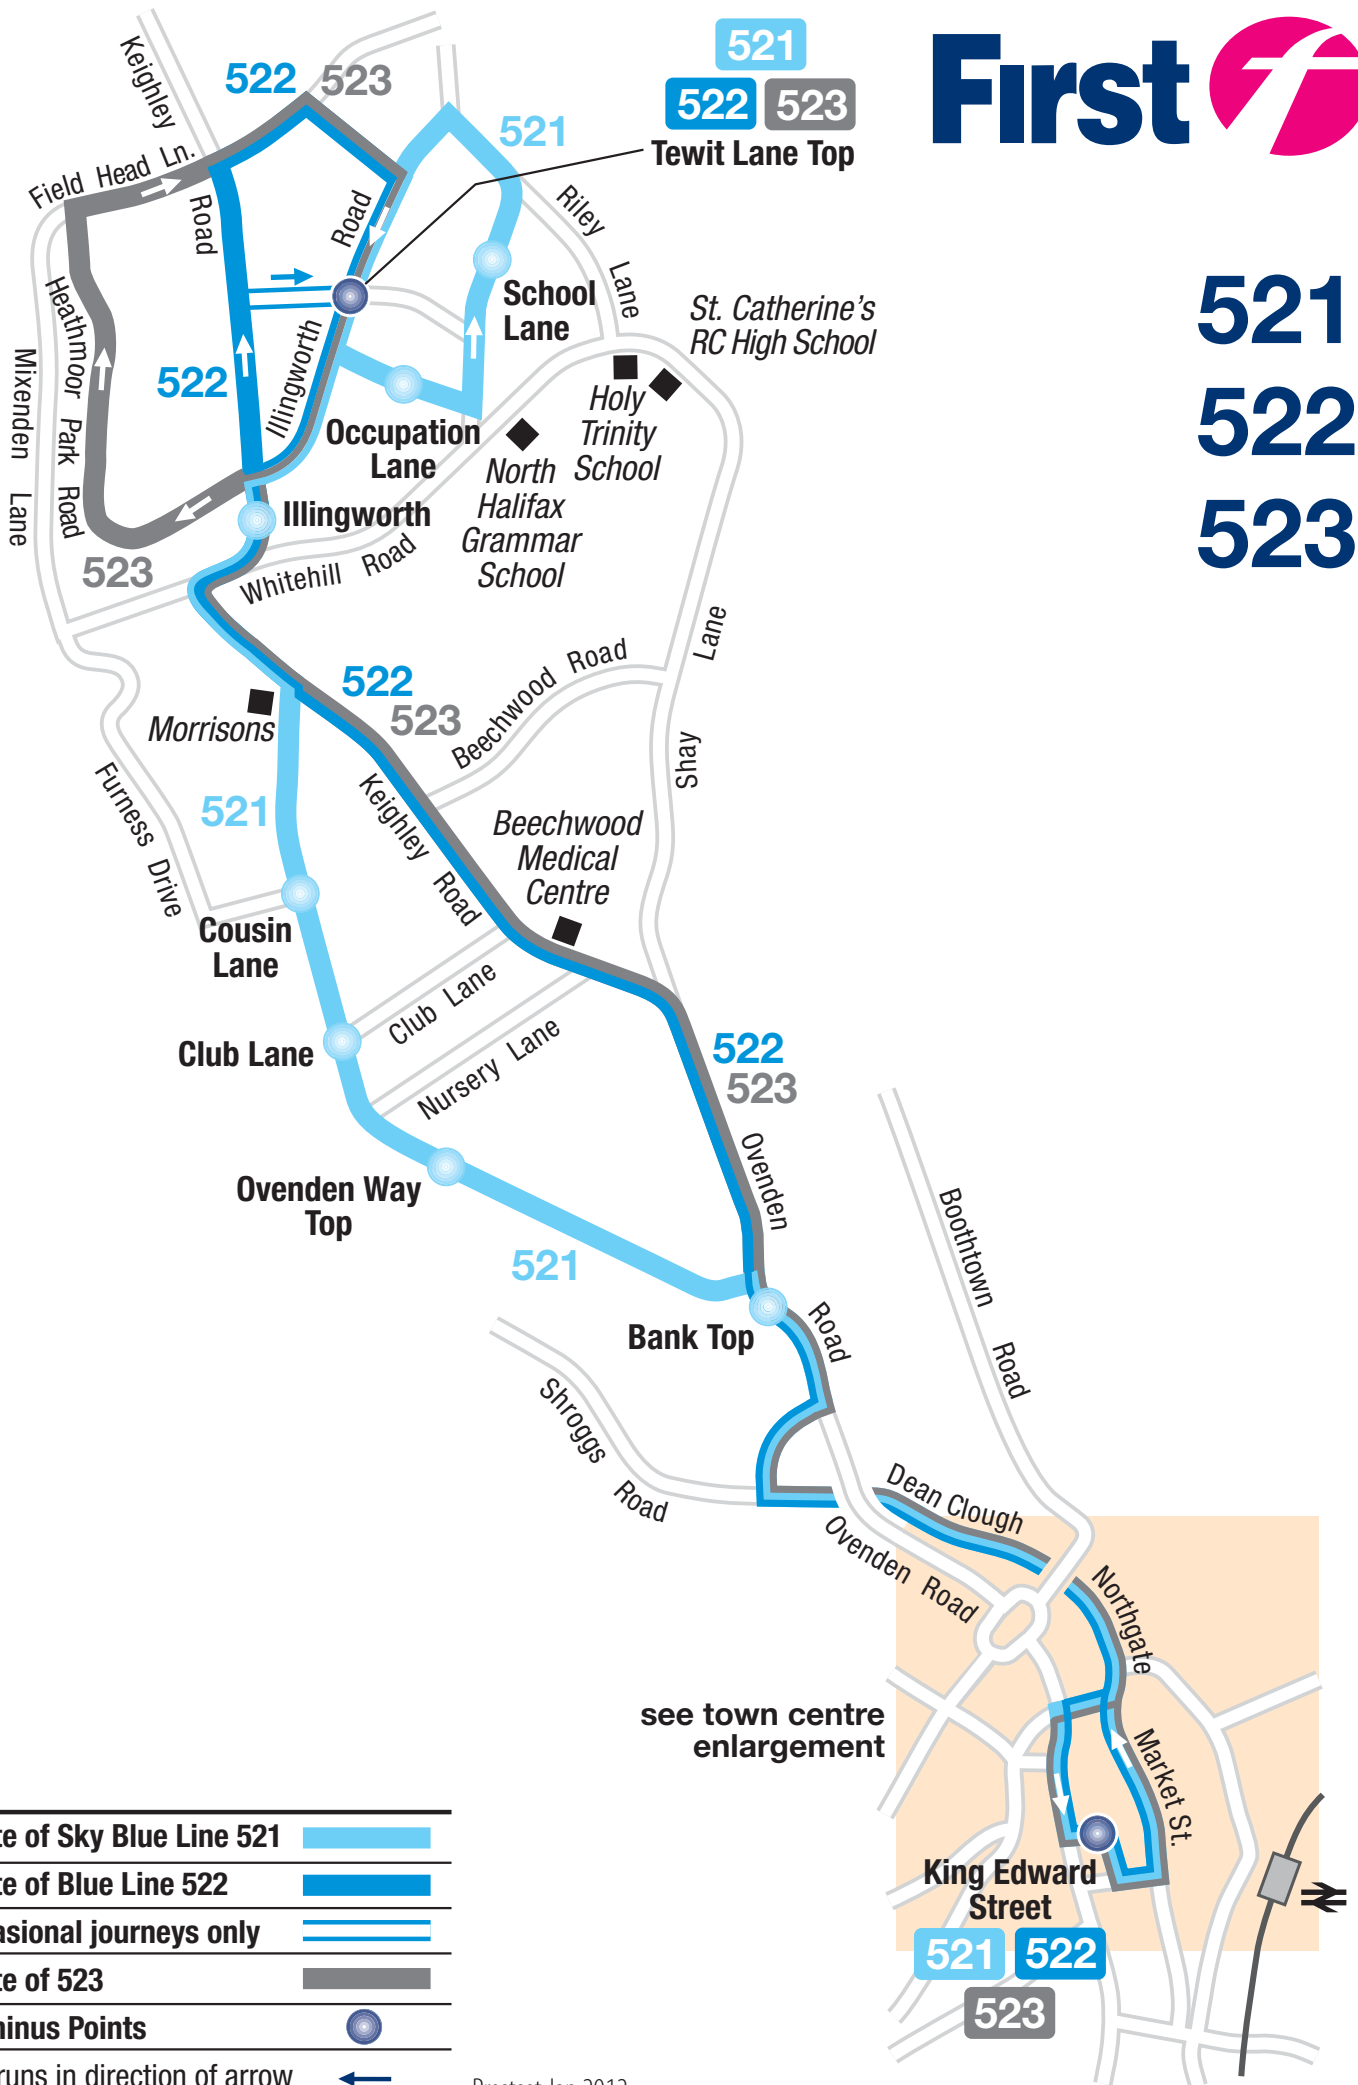

521
522
523

Route of Sky Blue Line 521	
Route of Blue Line 522	
Occasional journeys only	
Route of 523	
Terminus Points	
Bus runs in direction of arrow	