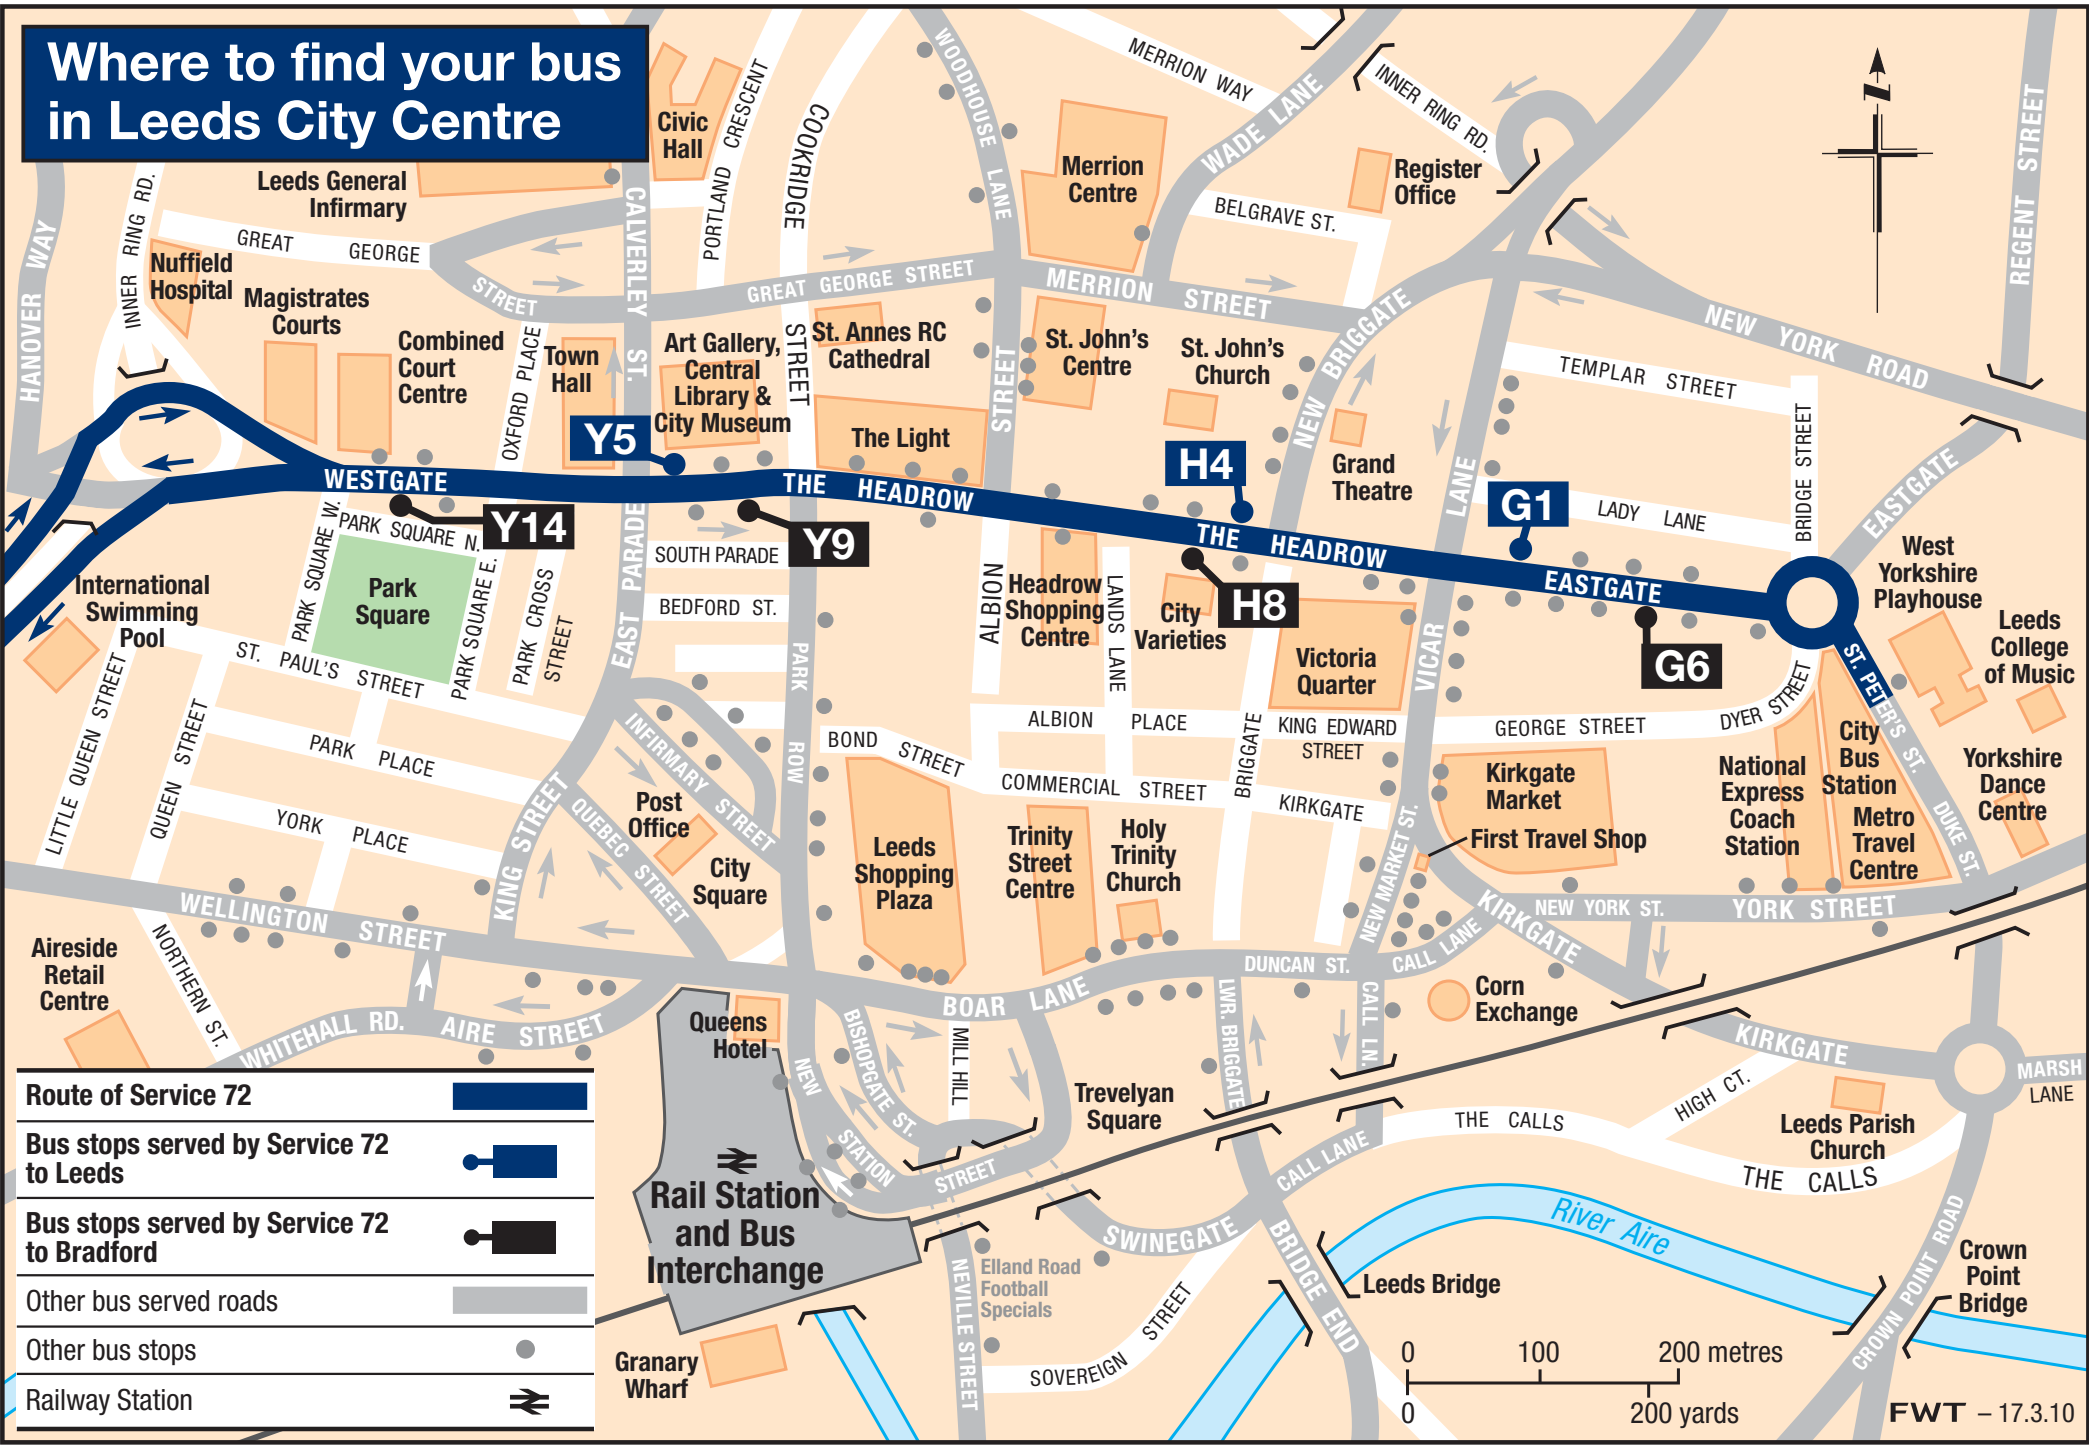

Route of 72	
Terminus Points	
Main Bus Stops	
Bus runs in direction of arrow	

Where to find your bus in Bradford City Centre

Where to find your bus in Leeds City Centre

Route of Service 72	
Bus stops served by Service 72 to Leeds	
Bus stops served by Service 72 to Bradford	
Other bus served roads	
Other bus stops	
Railway Station	