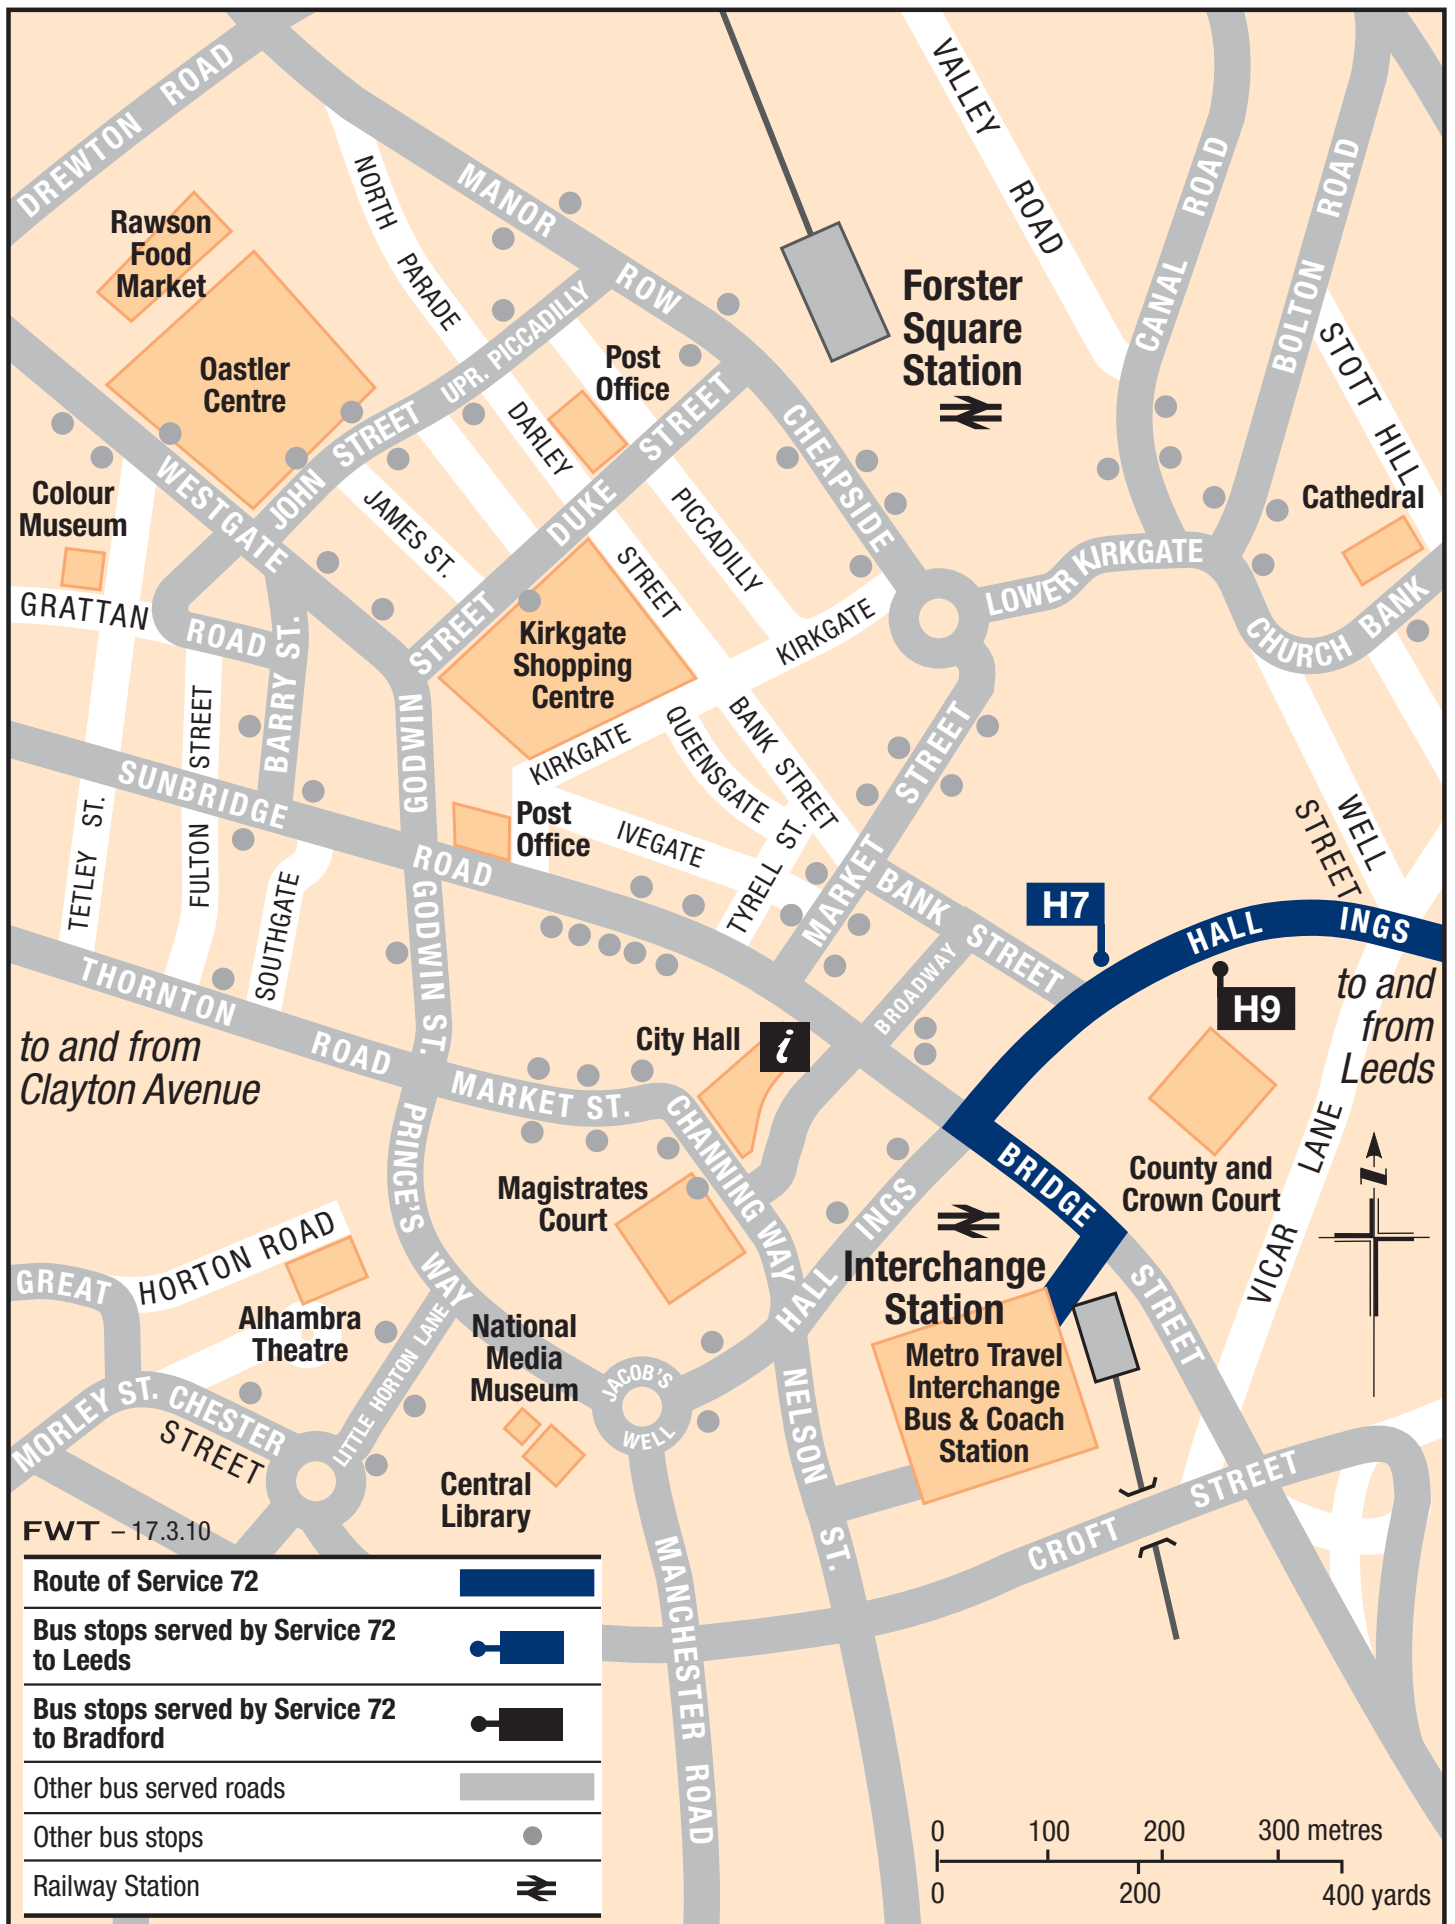

Route of 72	
Terminus Points	
Main Bus Stops	
Bus runs in direction of arrow	

Where to find your bus in Bradford City Centre

Where to find your bus in Leeds City Centre

Route of Service 72	
Bus stops served by Service 72 to Leeds	
Bus stops served by Service 72 to Bradford	
Other bus served roads	
Other bus stops	
Railway Station	