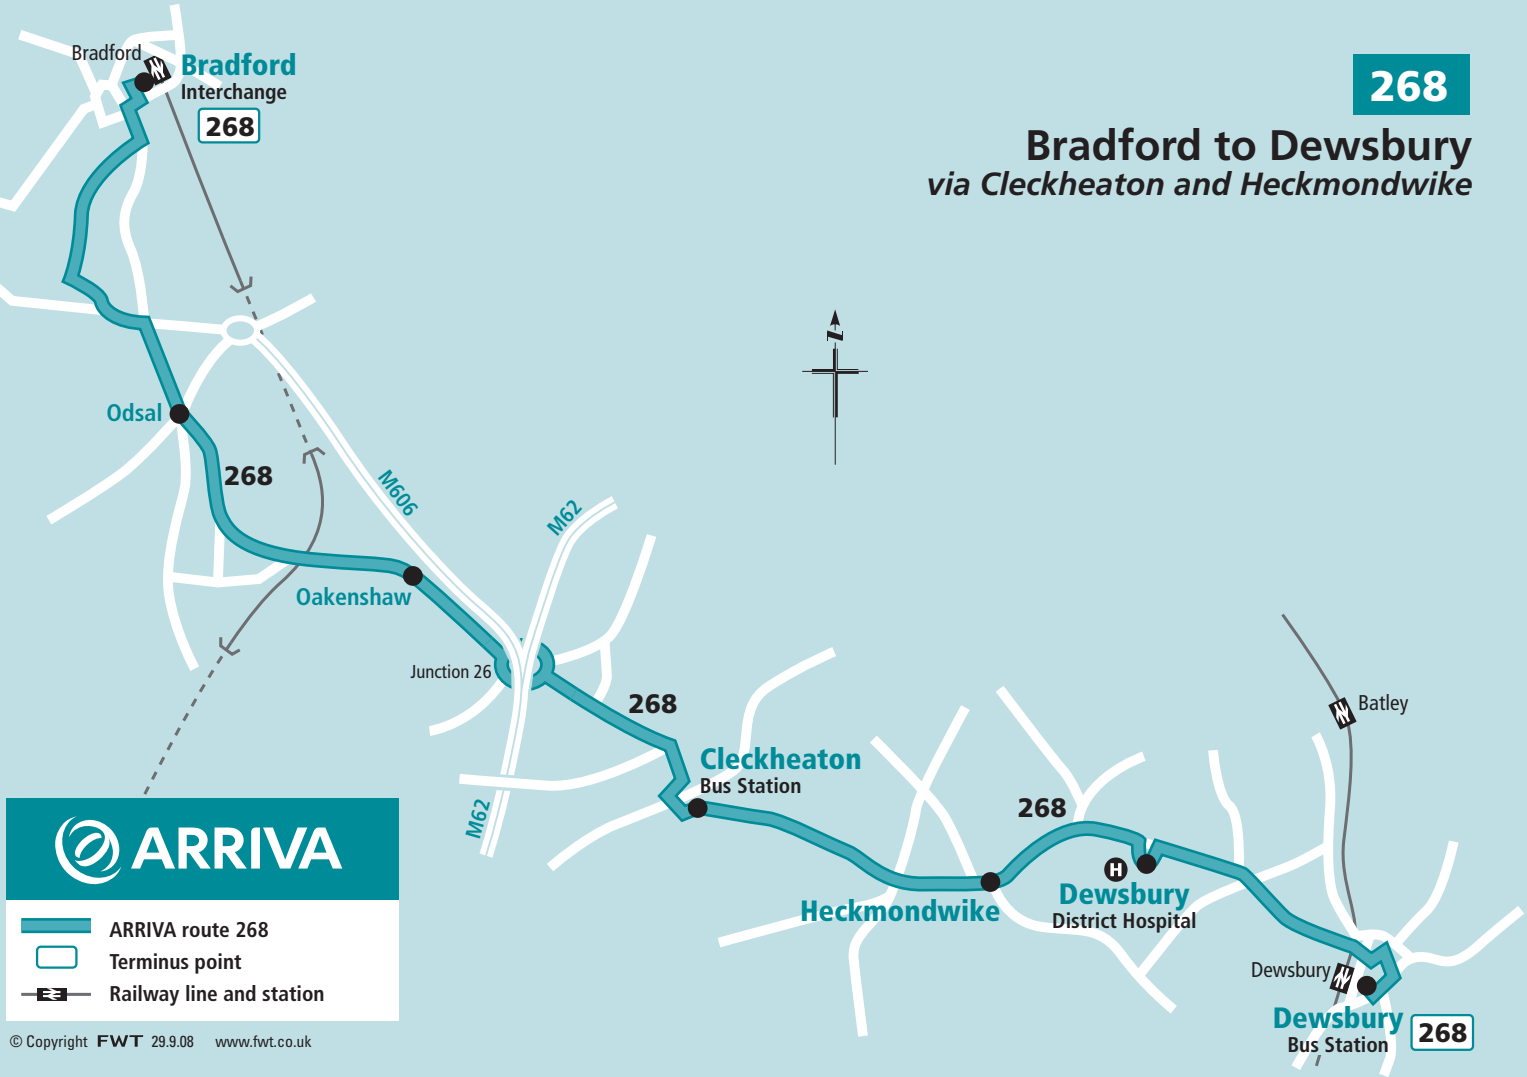

268

Bradford to Dewsbury via Cleckheaton and Heckmondwike

- ARRIVA route 268
- Terminus point
- Railway line and station