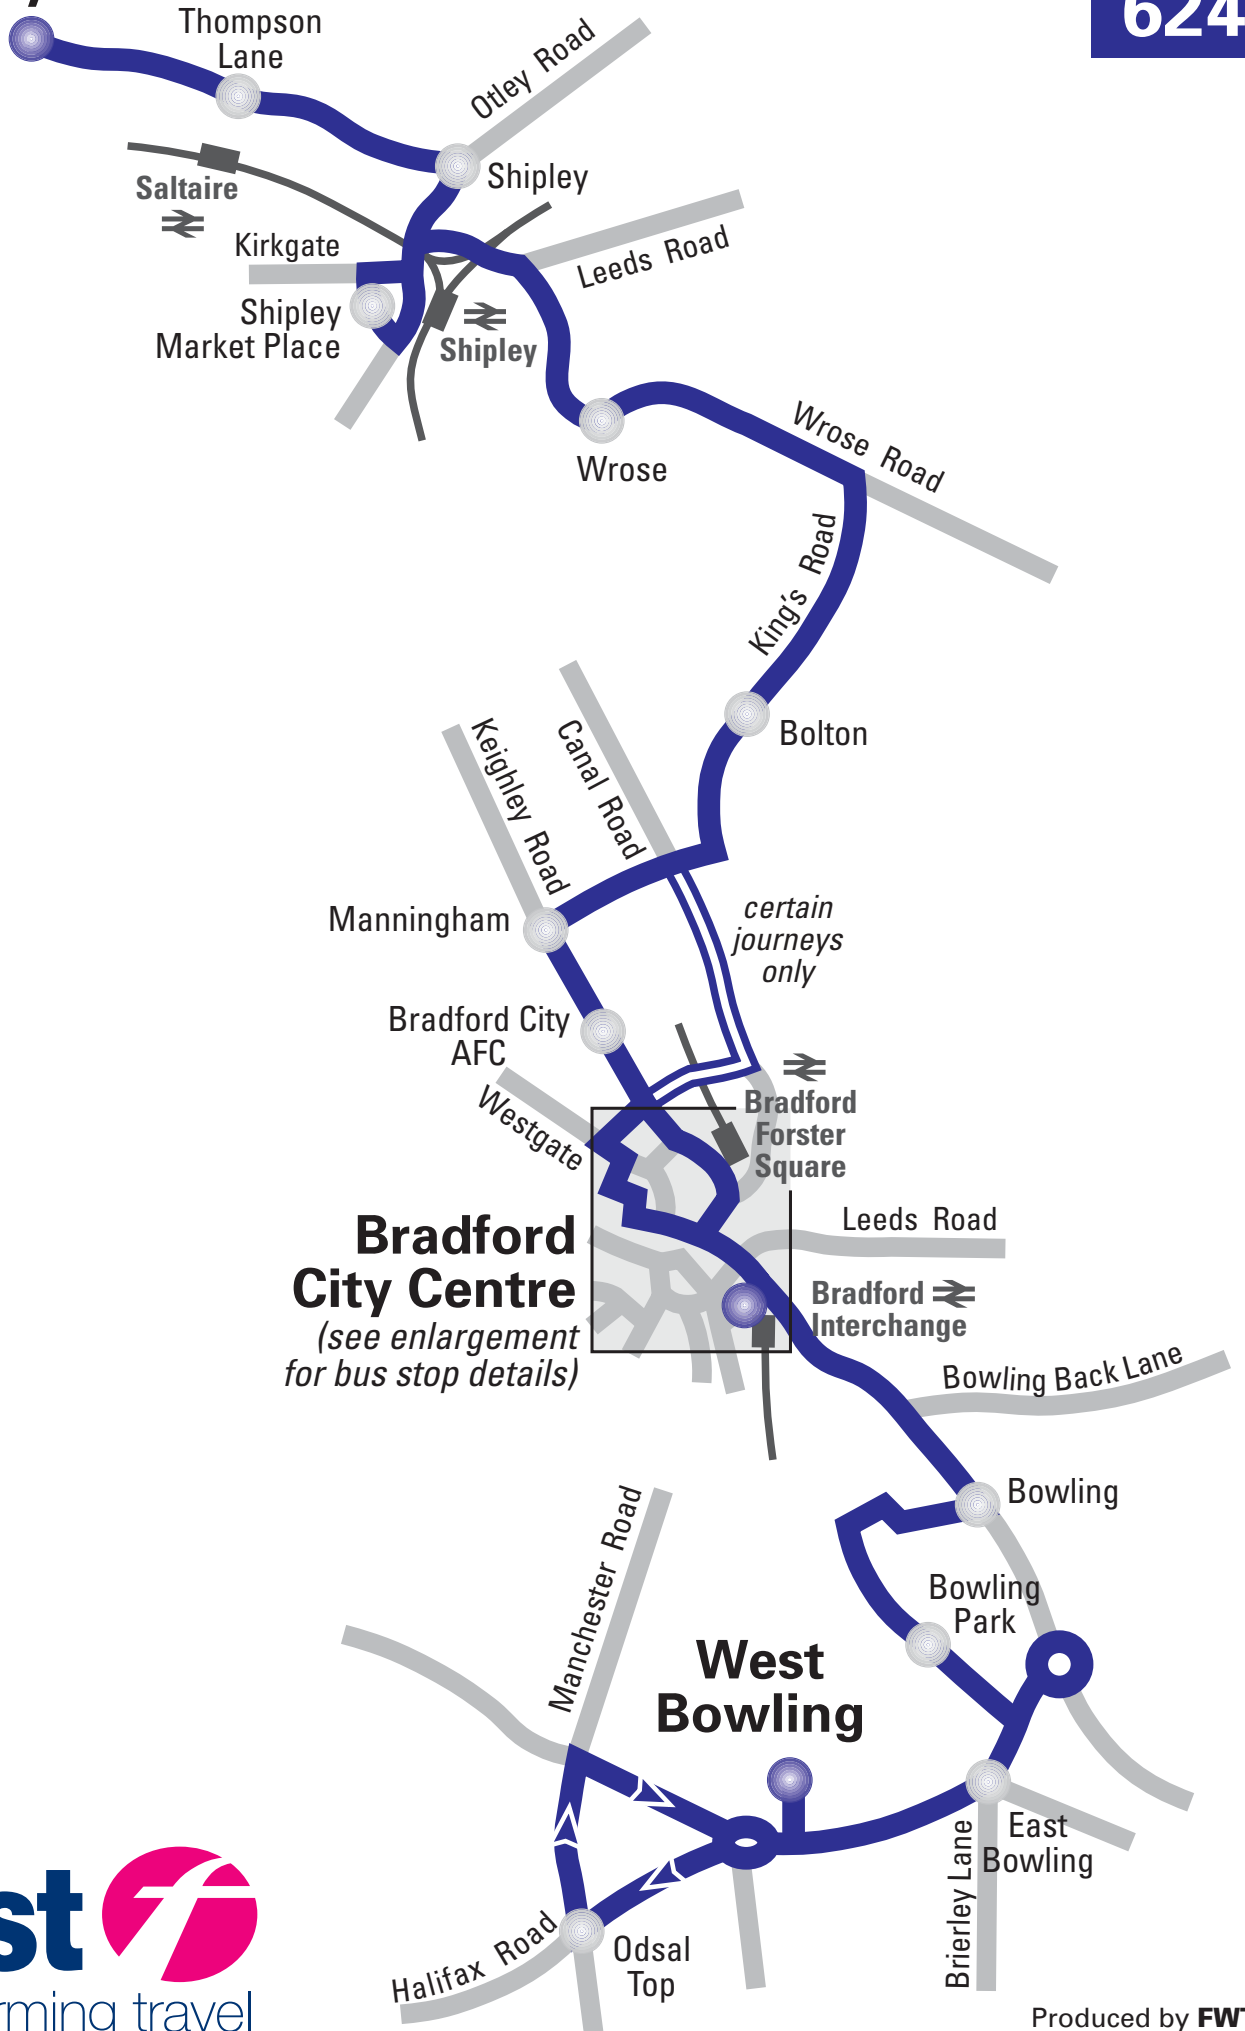

# Shipley Glen

624

# Where to find your bus in Bradford City Centre