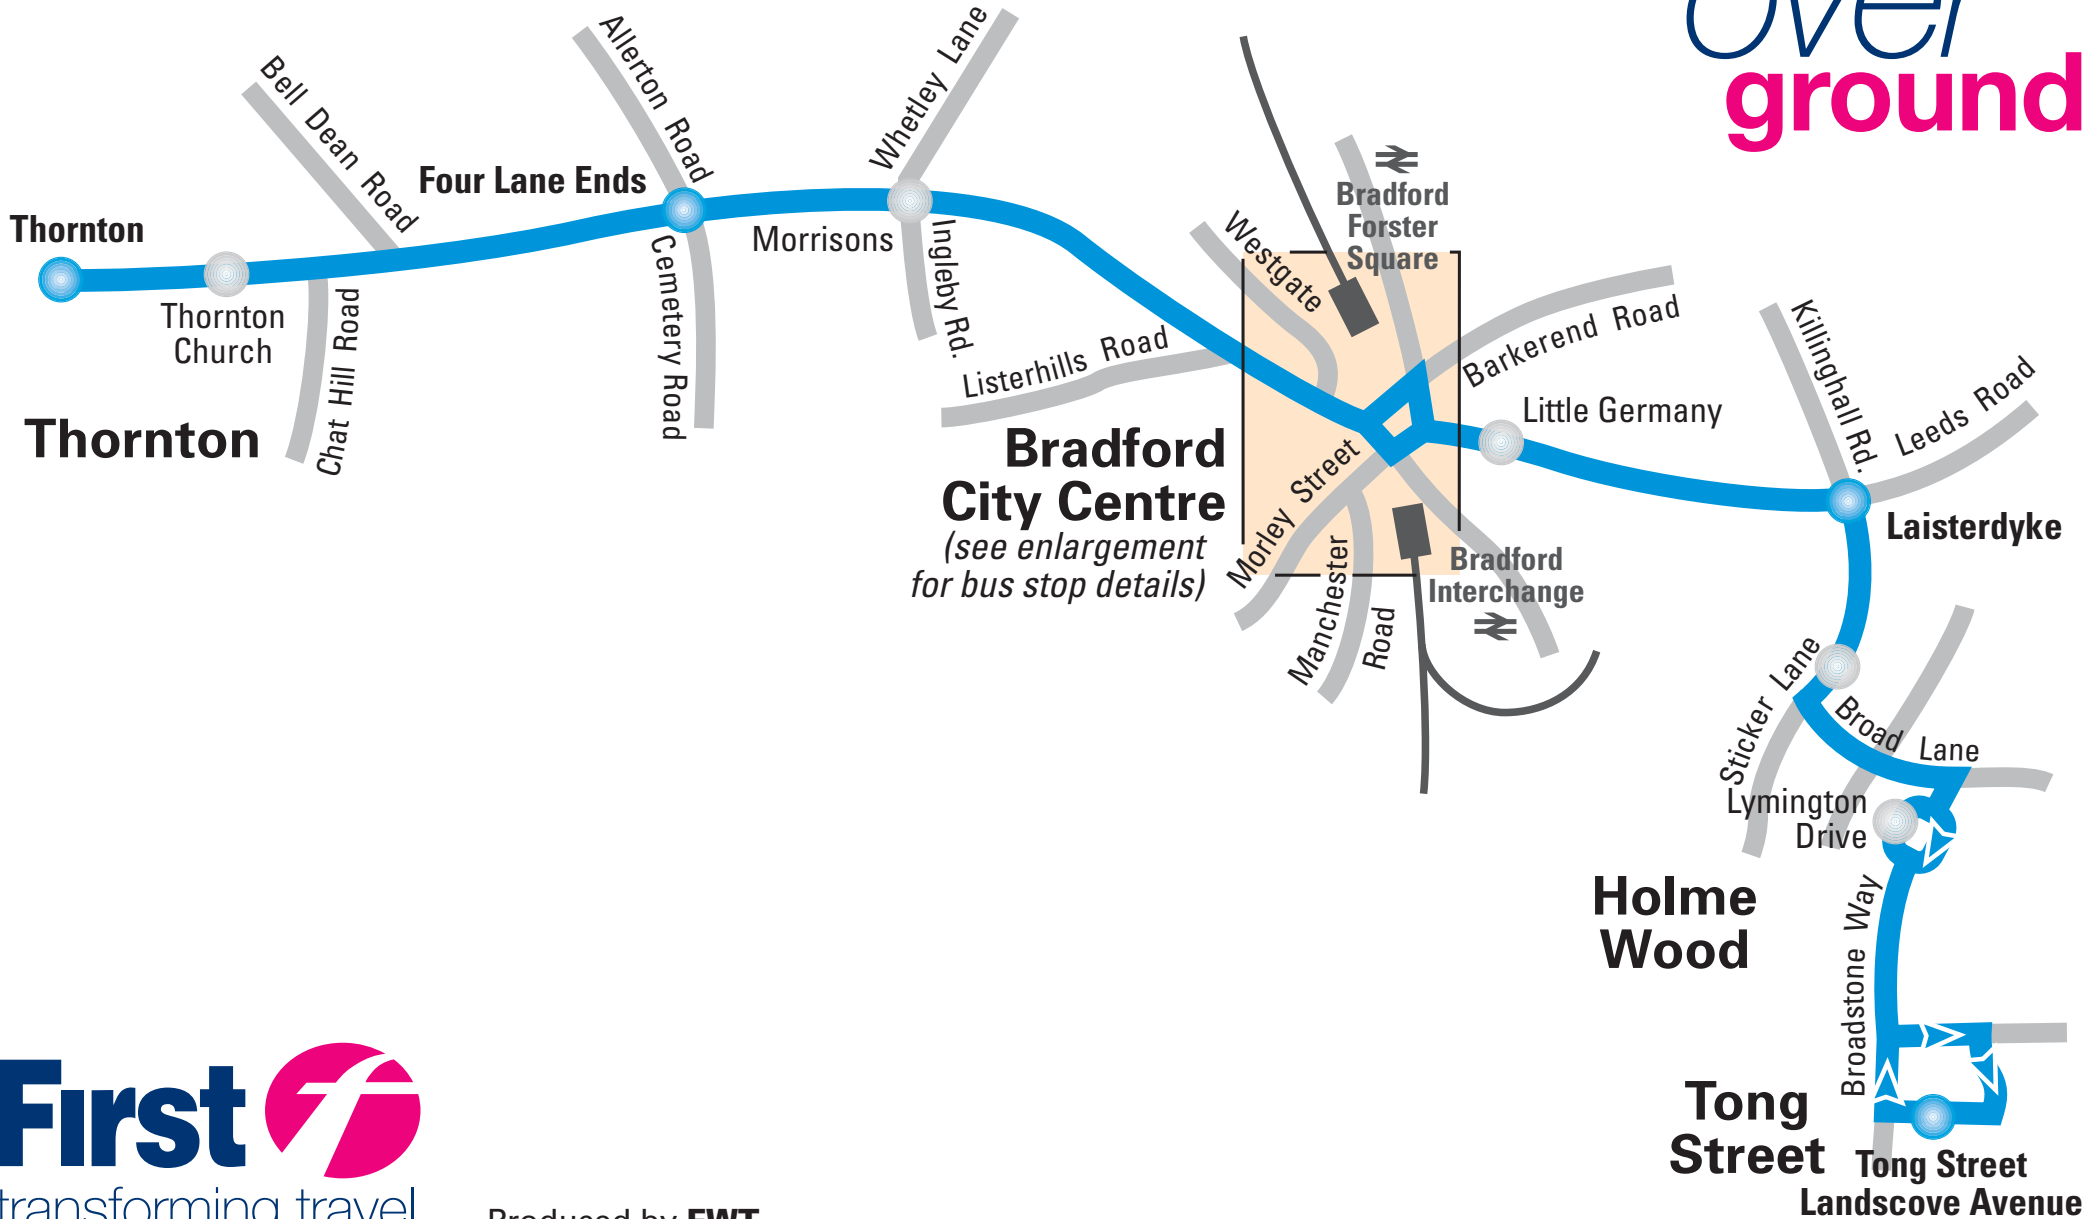

Blue Line 607

over
ground

Where to find your bus in Bradford City Centre