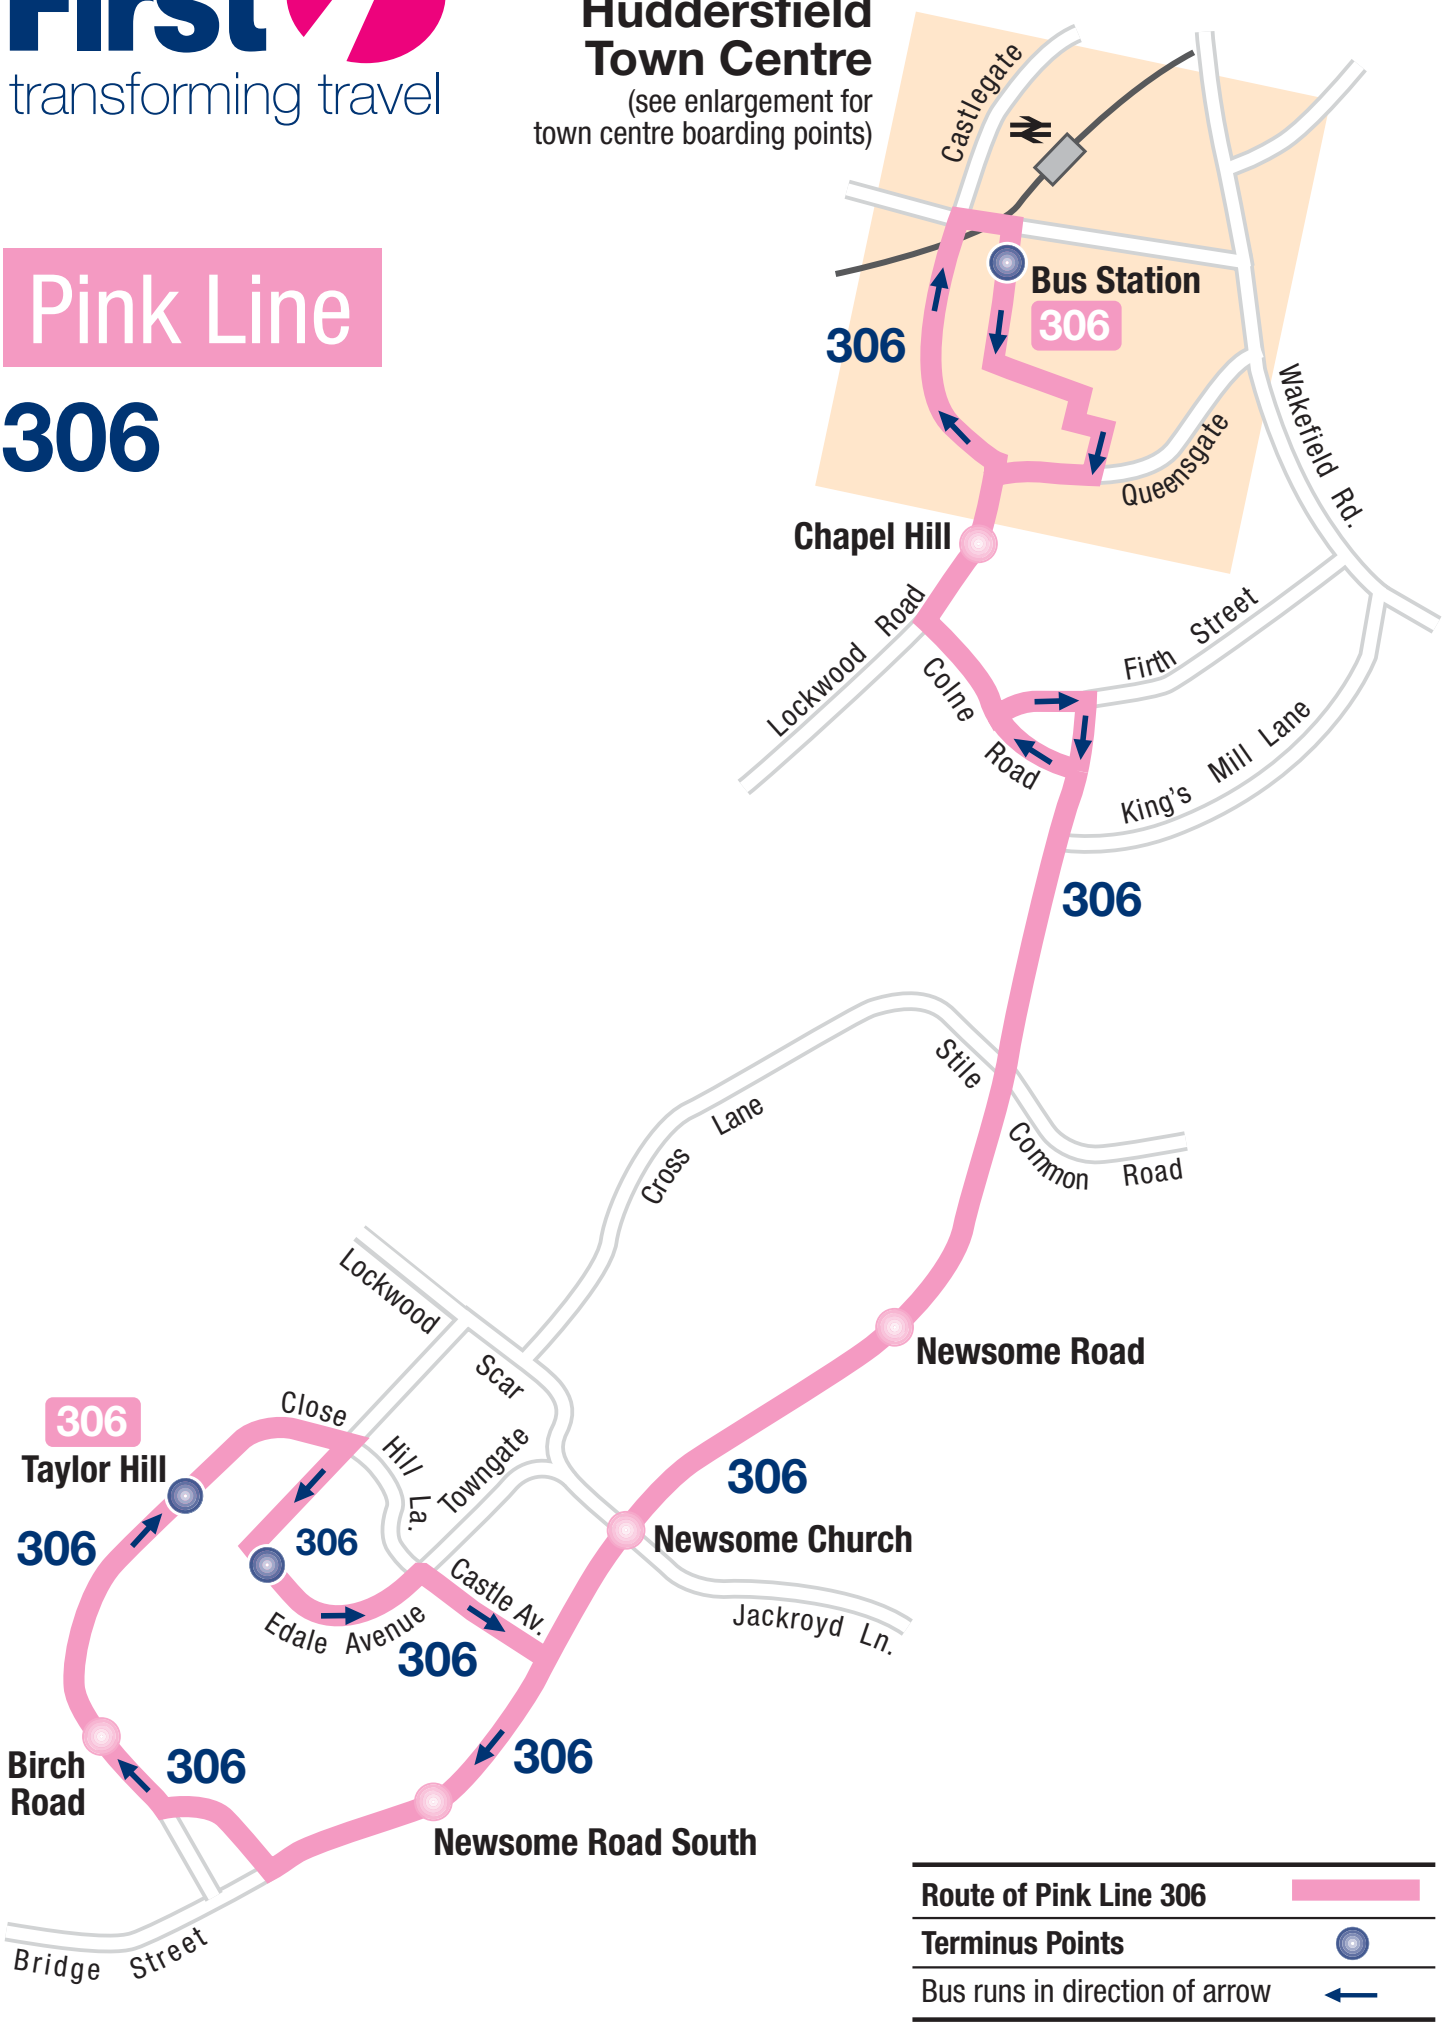

**Huddersfield Town Centre**  
(see enlargement for town centre boarding points)

**Pink Line**

**306**

Route of Pink Line 306	
Terminus Points	
Bus runs in direction of arrow	

# Where to find your bus in Huddersfield Town Centre

<b>Route of Pink Line 306</b>	
<b>Stops served by Pink Line 306</b>	
<b>Other bus served roads</b>	
<b>Other bus stops</b>	
<b>Pedestrianised Areas</b>	