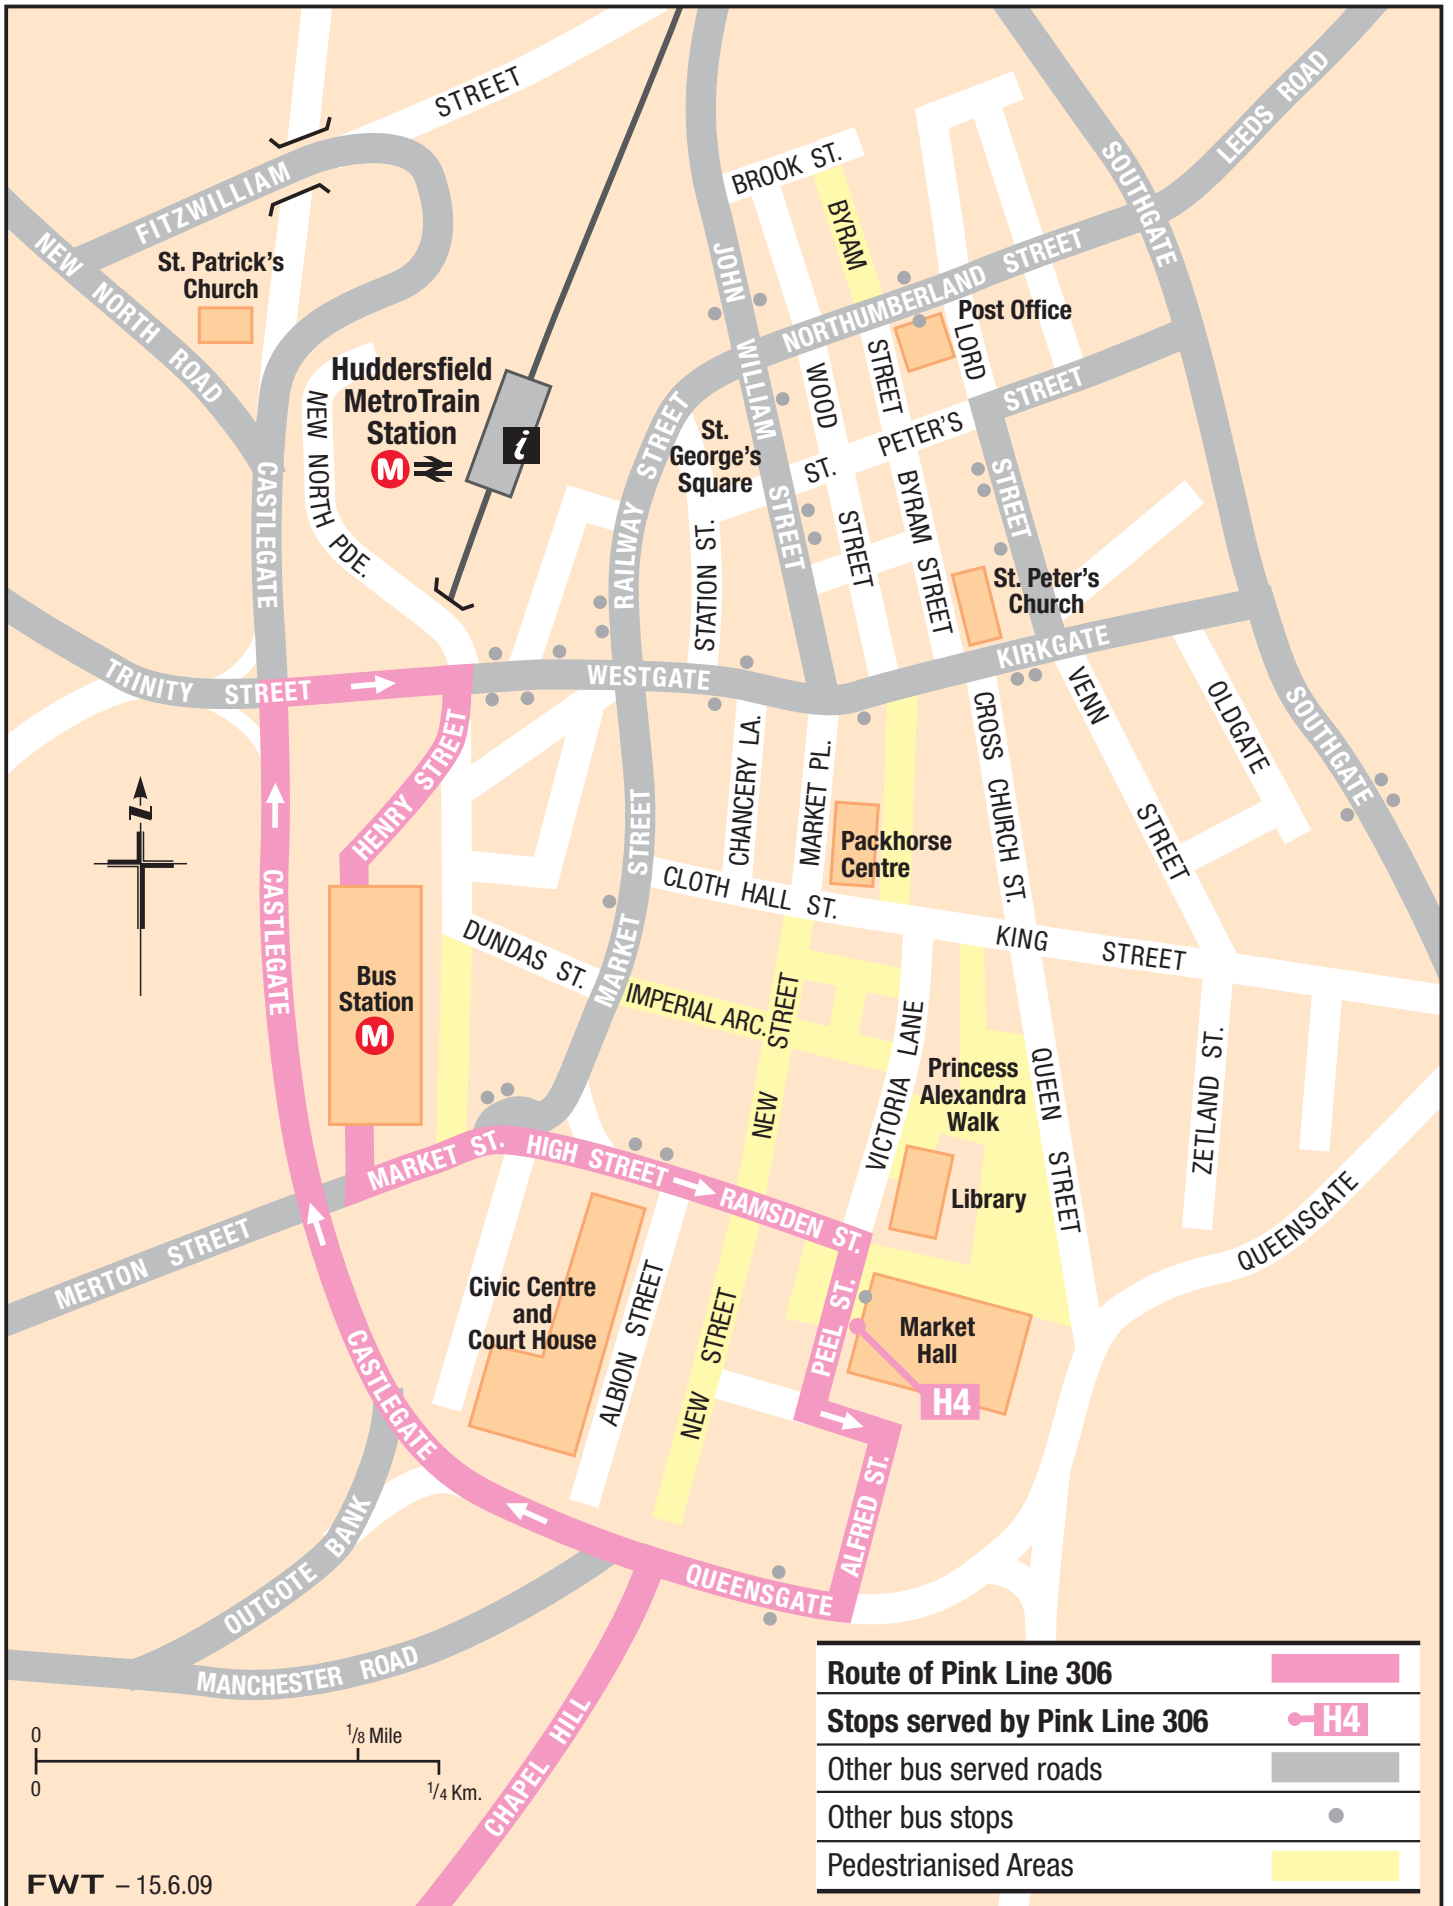

**Huddersfield Town Centre**  
(see enlargement for town centre boarding points)

**Pink Line**

**306**

Route of Pink Line 306	
Terminus Points	
Bus runs in direction of arrow	

# Where to find your bus in Huddersfield Town Centre

<b>Route of Pink Line 306</b>	
<b>Stops served by Pink Line 306</b>	
<b>Other bus served roads</b>	
<b>Other bus stops</b>	
<b>Pedestrianised Areas</b>	