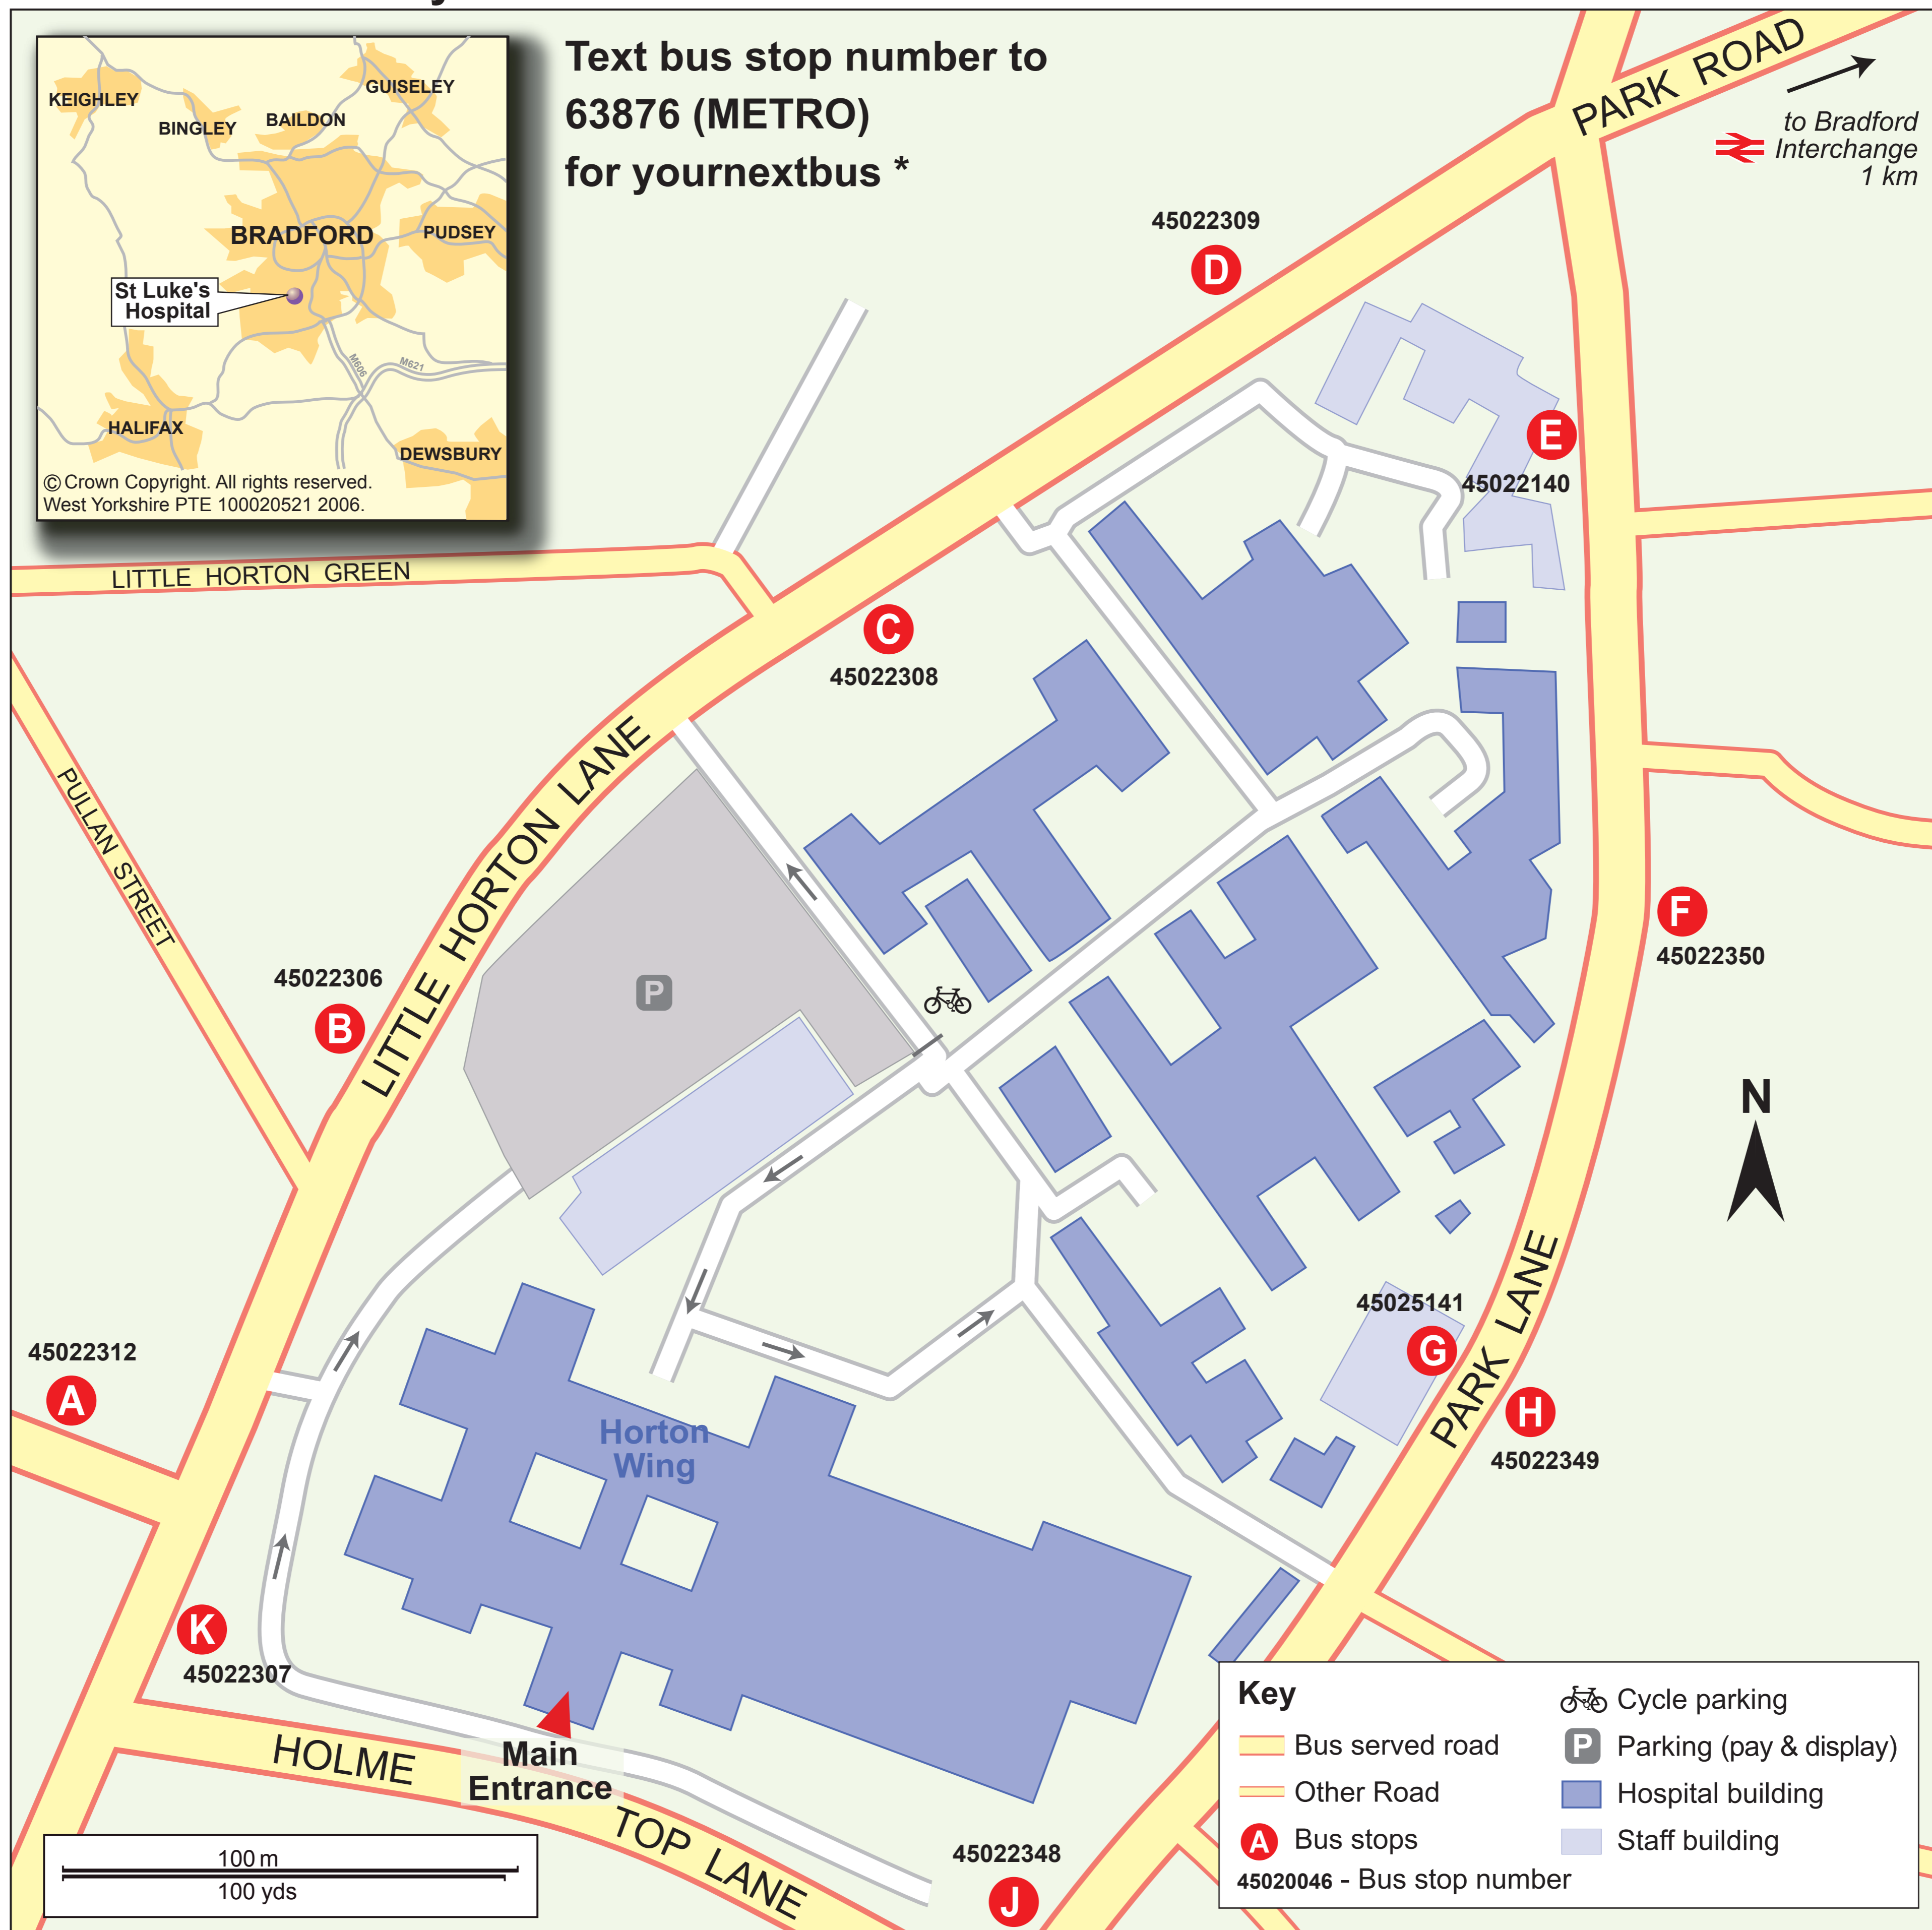

METRO

Bus Information St. Luke's Hospital

Where to board your bus

Produced by: www.t-kartor.se * yournextbus - Outward texts are charged at your standard rate. Return texts are charged at a maximum of 12p © West Yorkshire PTE May 2009

Main Local Bus Connections

Buses To	Route numbers	Bus Stops
Bank Top	571	C K
Bingley	619	B D
Bolton Junction	640, 641 846	B D E G J
Bradford City Centre	268, 570, 571, 619, 640 641 845, 846	B D E G J
Brighouse	570, 571	C K
Buttershaw	570, 571, 640, 641 846	C K F H

Buses To	Route numbers	Bus Stops
Cottingley	619	B D
Dewsbury	268	C K
Eccleshill	640, 641 846	B D E G J
Elland	570	C K
Five Lane Ends	640, 641 846	C K E G J
Halifax	571	C K
Heaton	619	C
Little Horton	268, 570, 571, 640, 641	C K

Buses To	Route numbers	Bus Stops
Odsal	845, 846 268	A C K
Shelf	570, 571	C K
Shipley	846	E G J
Thorpe Edge	641	B D
Wibsey	570, 571, 640, 641 845, 846	C K F H
Wrose	846	E C J

Note: Red stop letters A are for reference only and do not appear on the bus stop.