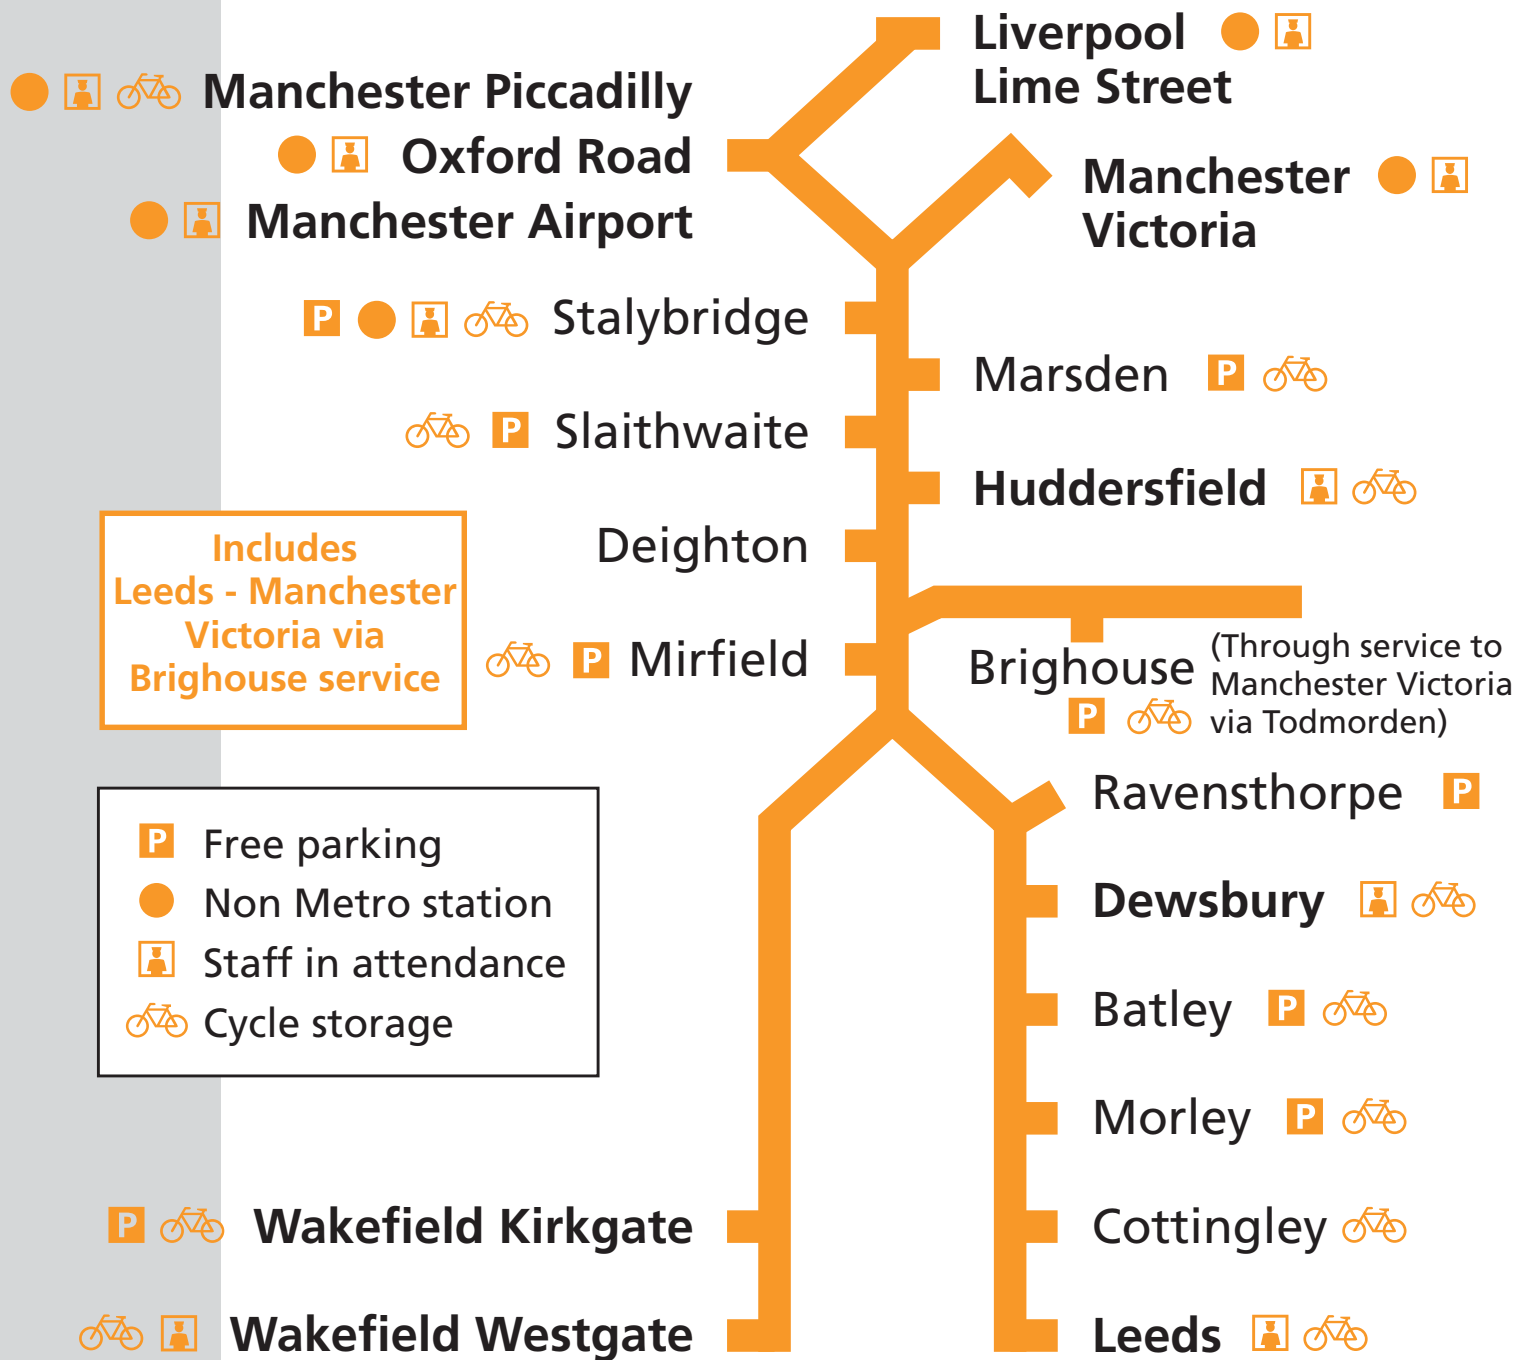

22 May to 10 December 2011

Huddersfield Train Times

METRO

Includes Leeds - Manchester Victoria via Brighouse service

- P** Free parking
- Non Metro station
- Staff in attendance
- Cycle storage

Including First TransPennine Express trains

National Rail
Britain's train companies working together

Save time and download your timetables from

www.wymetro.com

Huddersfield Line Timetable

West Yorkshire local rail services between Leeds / Wakefield Westgate and Huddersfield / Marsden are operated by Northern on behalf of Metro. TransPennine Express services between Leeds and Manchester are operated by First/ Keolis.

This timetable shows all trains between Leeds and Manchester via Huddersfield, between Wakefield and Huddersfield, and between Leeds and Manchester via Brighouse. Additional trains run between Leeds and Manchester Victoria / Huddersfield via Bradford (see Caldervale Line timetable).