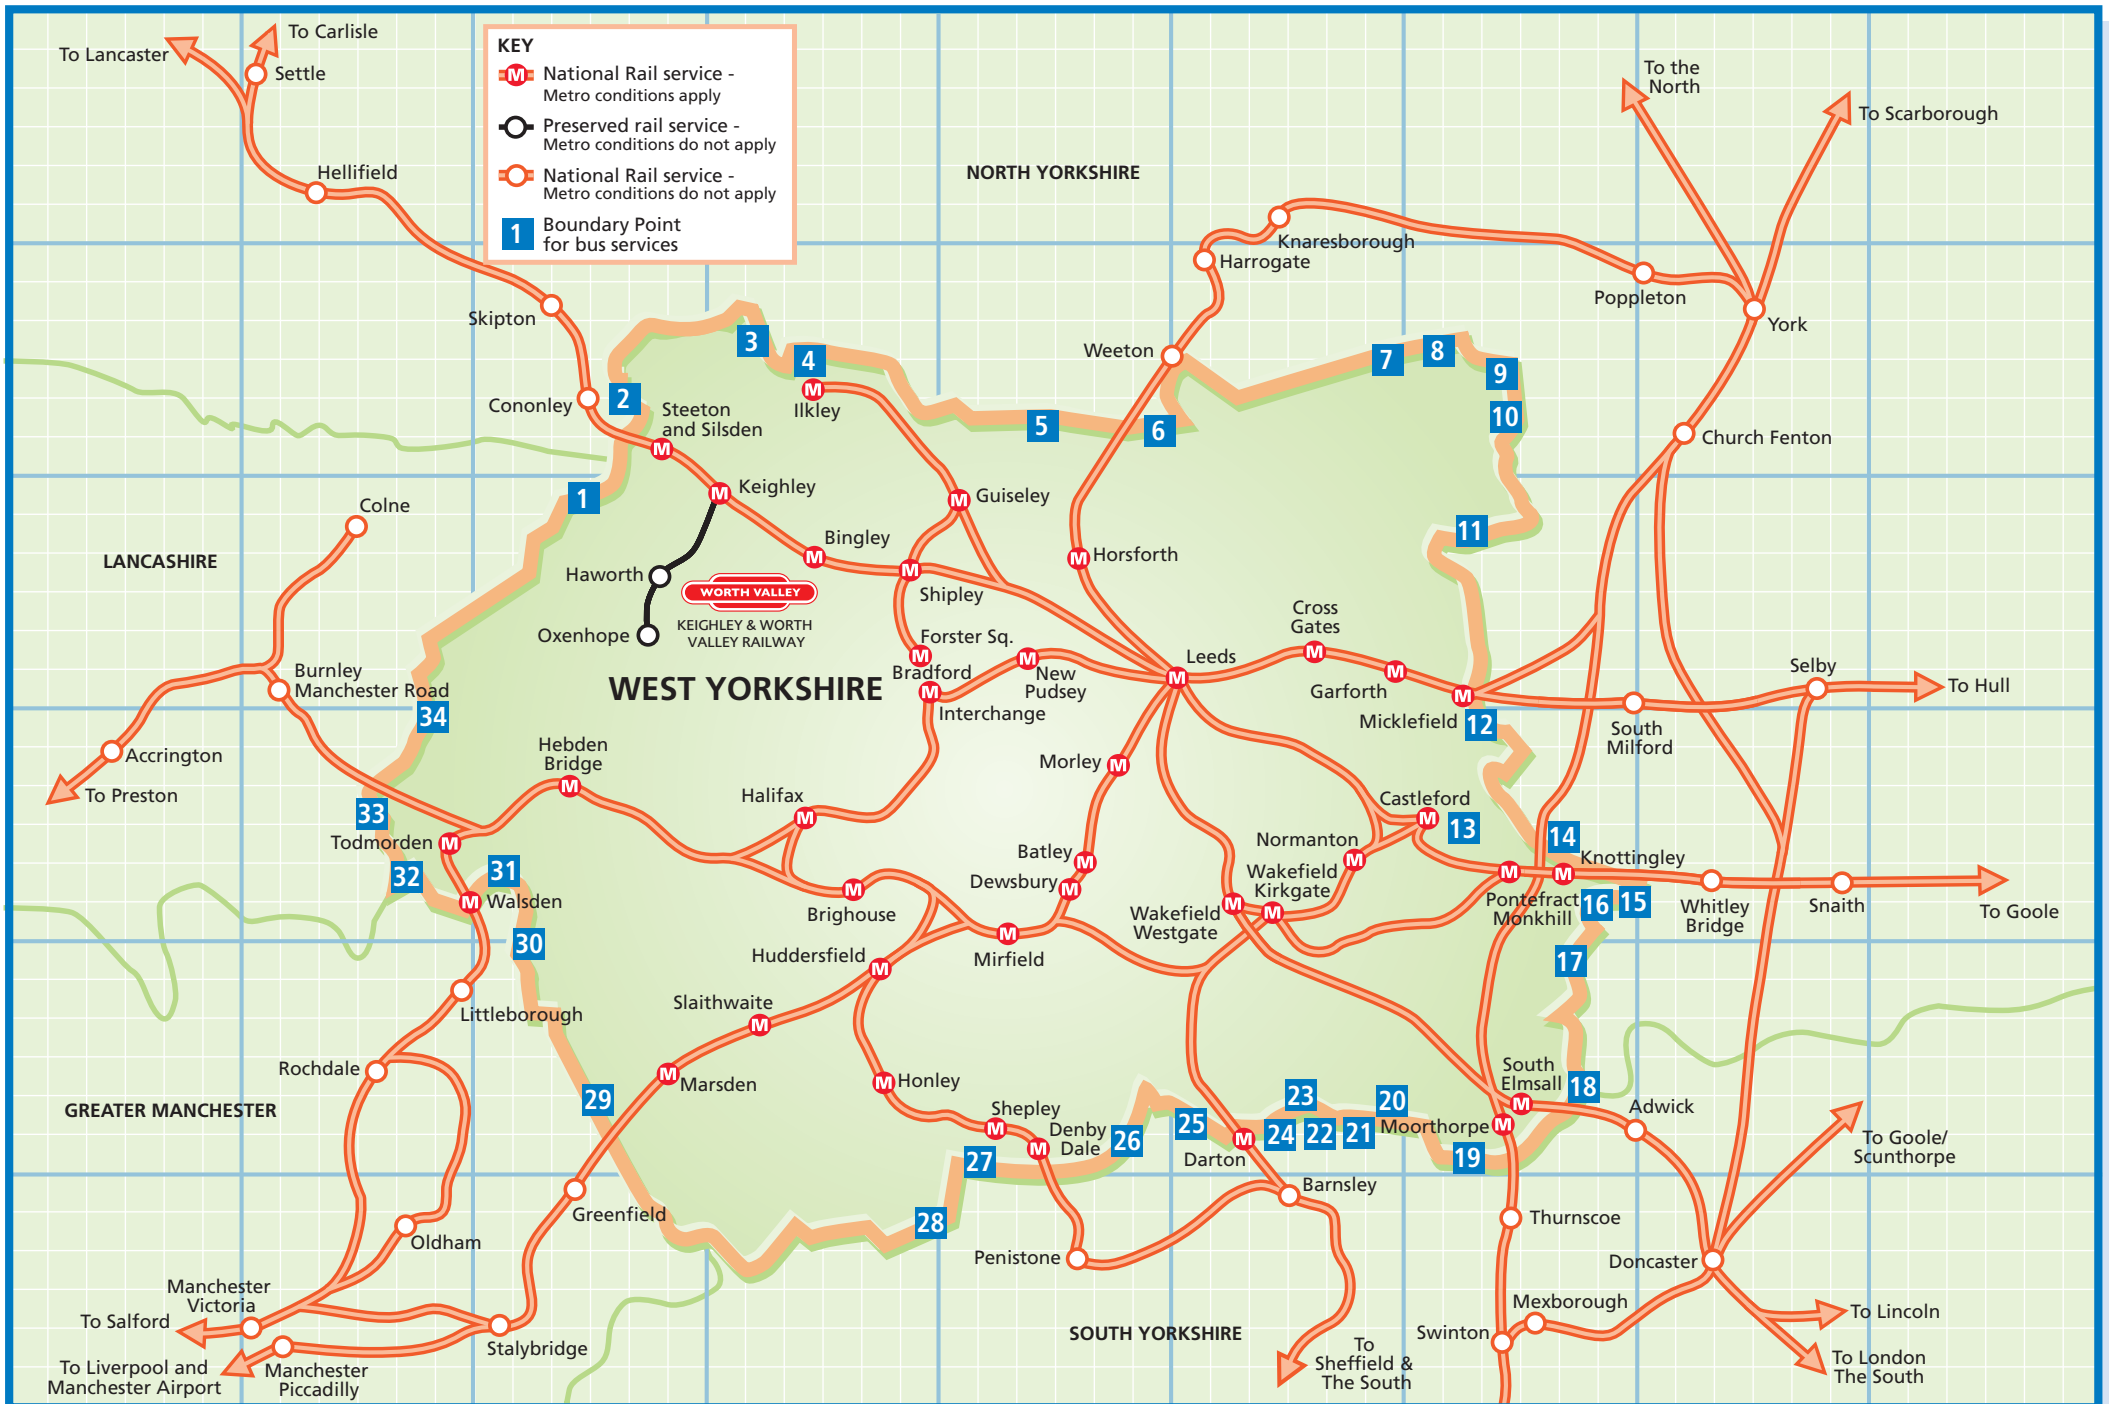

Shows selected rail stations only - please refer to Metro's 'West Yorkshire Rail Network' guide for all stations in West Yorkshire.

Not to scale

Bus Services

Which cross the West Yorkshire boundary - Validity of West Yorkshire prepaid tickets, young person's and scholars passes

Map Ref	Approximate boundary point to where Metro tickets and concessions are valid	Services
1	Eastburn - Sutton Lane End	20, 21, 22, 25, 65, 66, 66A, 66C, 78A 78A, SS1
2	Silsden - County Boundary	70
3	Chelker Reservoir	883, X84
4	Addingham	74†, 884
5	Pool Bridge	767, X52, X53
6	Harewood Bridge	36
7	Wetherby Lodge	770
8	Wetherby - Deighton Bar	413, 780
9	Wetherby - Race Course	412
10	Boston Spa High Street	923
11	Bramham Roundabout	743, 840, 843, 844, 845, X40, X44, X64
12	Micklefield - Boot & Shoe	402, 403
13	Glasshoughton - Junction 32	X62†
14	Ferrybridge Square	492, 493
15	Knottingley - Calder Grange Farm	150
16	Knottingley - Broomhill Ave/Womersley Rd	420
17	Darrington - Valley Road	409

Map Ref	Approximate boundary point to where Metro tickets and concessions are valid	Services
18	Walton Wood/Barndale Bar	408, 430, 496
19	South Kirby - Hilltop Estate	36
20	Windy Nook / Robin Lane	35, 47
21	Brierley Road / Regent Street	46
22	Ryhill - Hallfield Lane	52, 194
23	Notton - Bleakley Terrace	59
24	Barnsley Road / Warren Lane	97
25	Haigh Roundabout	96
26	Clayton West - Bank End Lane	85
27	Falledge Lane	29, 301
28	Snittlegate	20, 57A
29	Standedge - Great Western	184
30	Blackstone Edge Reservoir	528
31	Warland	589, 590
32	Sharneyford	273
33	Portsmouth	1, 589, 592
34	Blackshawhead	517

†Metro pre-paid tickets are not valid on these services.