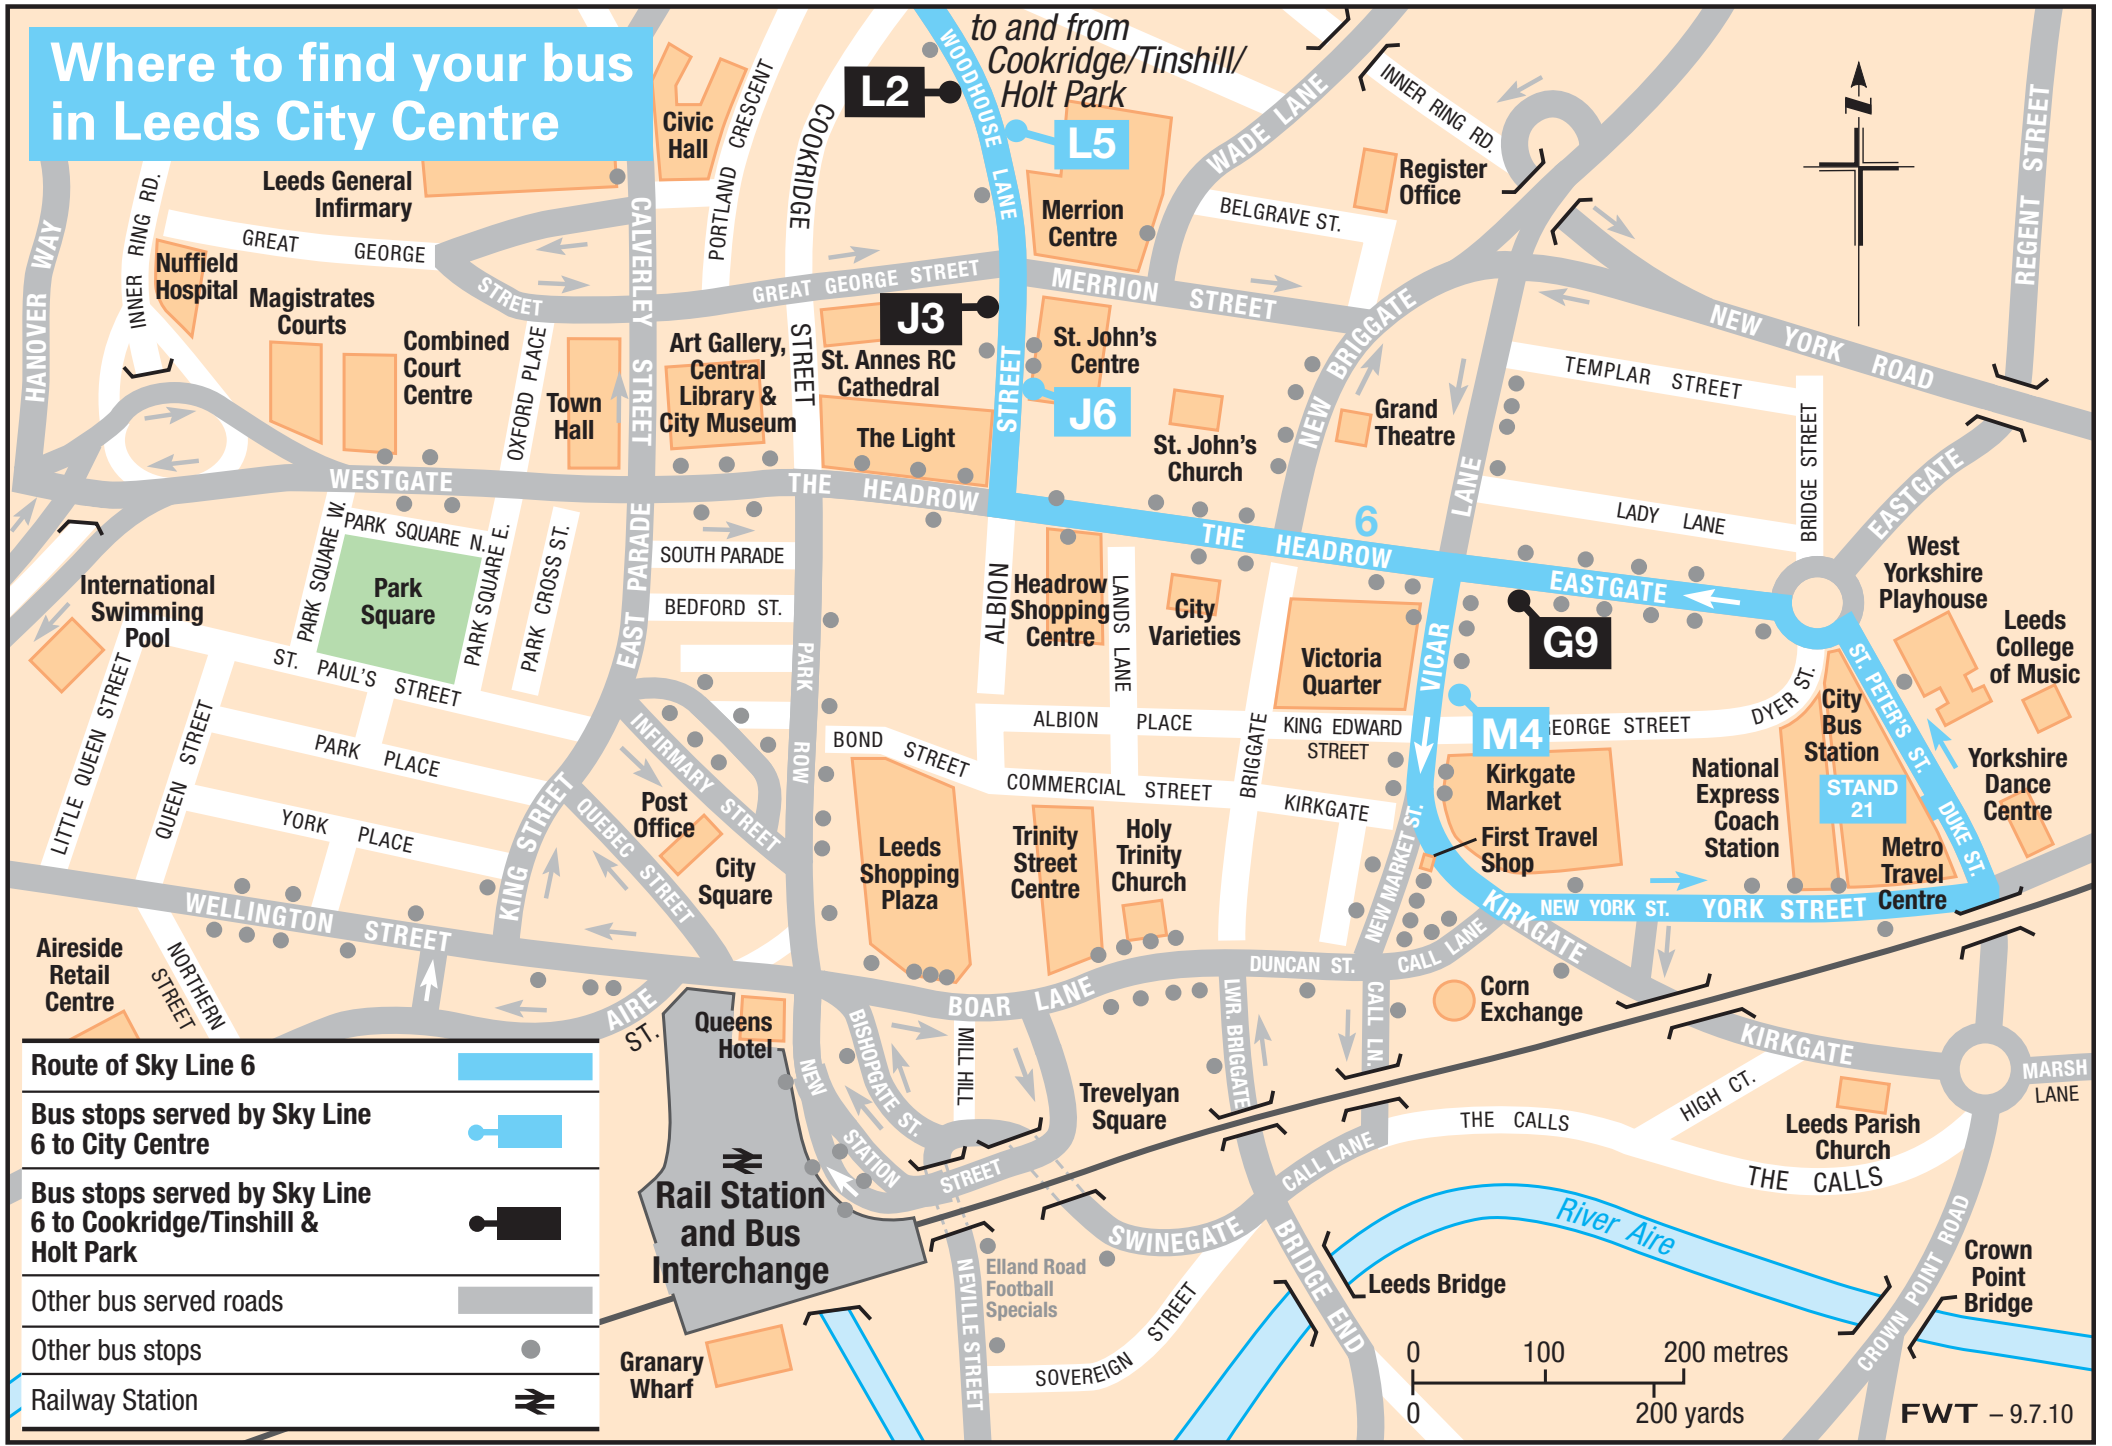

Headingley Campus

Headingley Arndale Centre

Leeds University

Leeds City Centre

(see enlargement for city centre boarding points)

City Square

City

City Bus Station

Green Lane

Tinshill Road

Tinshill

Silk Mill Drive

Lane

Otley Old Rd.

Otley Old Road

Spenn Lane

Ring Road

Otley Road

Ring Road

Otley Road

Shaw Lane

Headingley Lane

North Lane

Victoria Rd.

Hyde Park Rd.

Woodhouse Street

Woodhouse Ln.

Where to find your bus in Leeds City Centre

Route of Sky Line 6	
Bus stops served by Sky Line 6 to City Centre	
Bus stops served by Sky Line 6 to Cookridge/Tinshill & Holt Park	
Other bus served roads	
Other bus stops	
Railway Station	