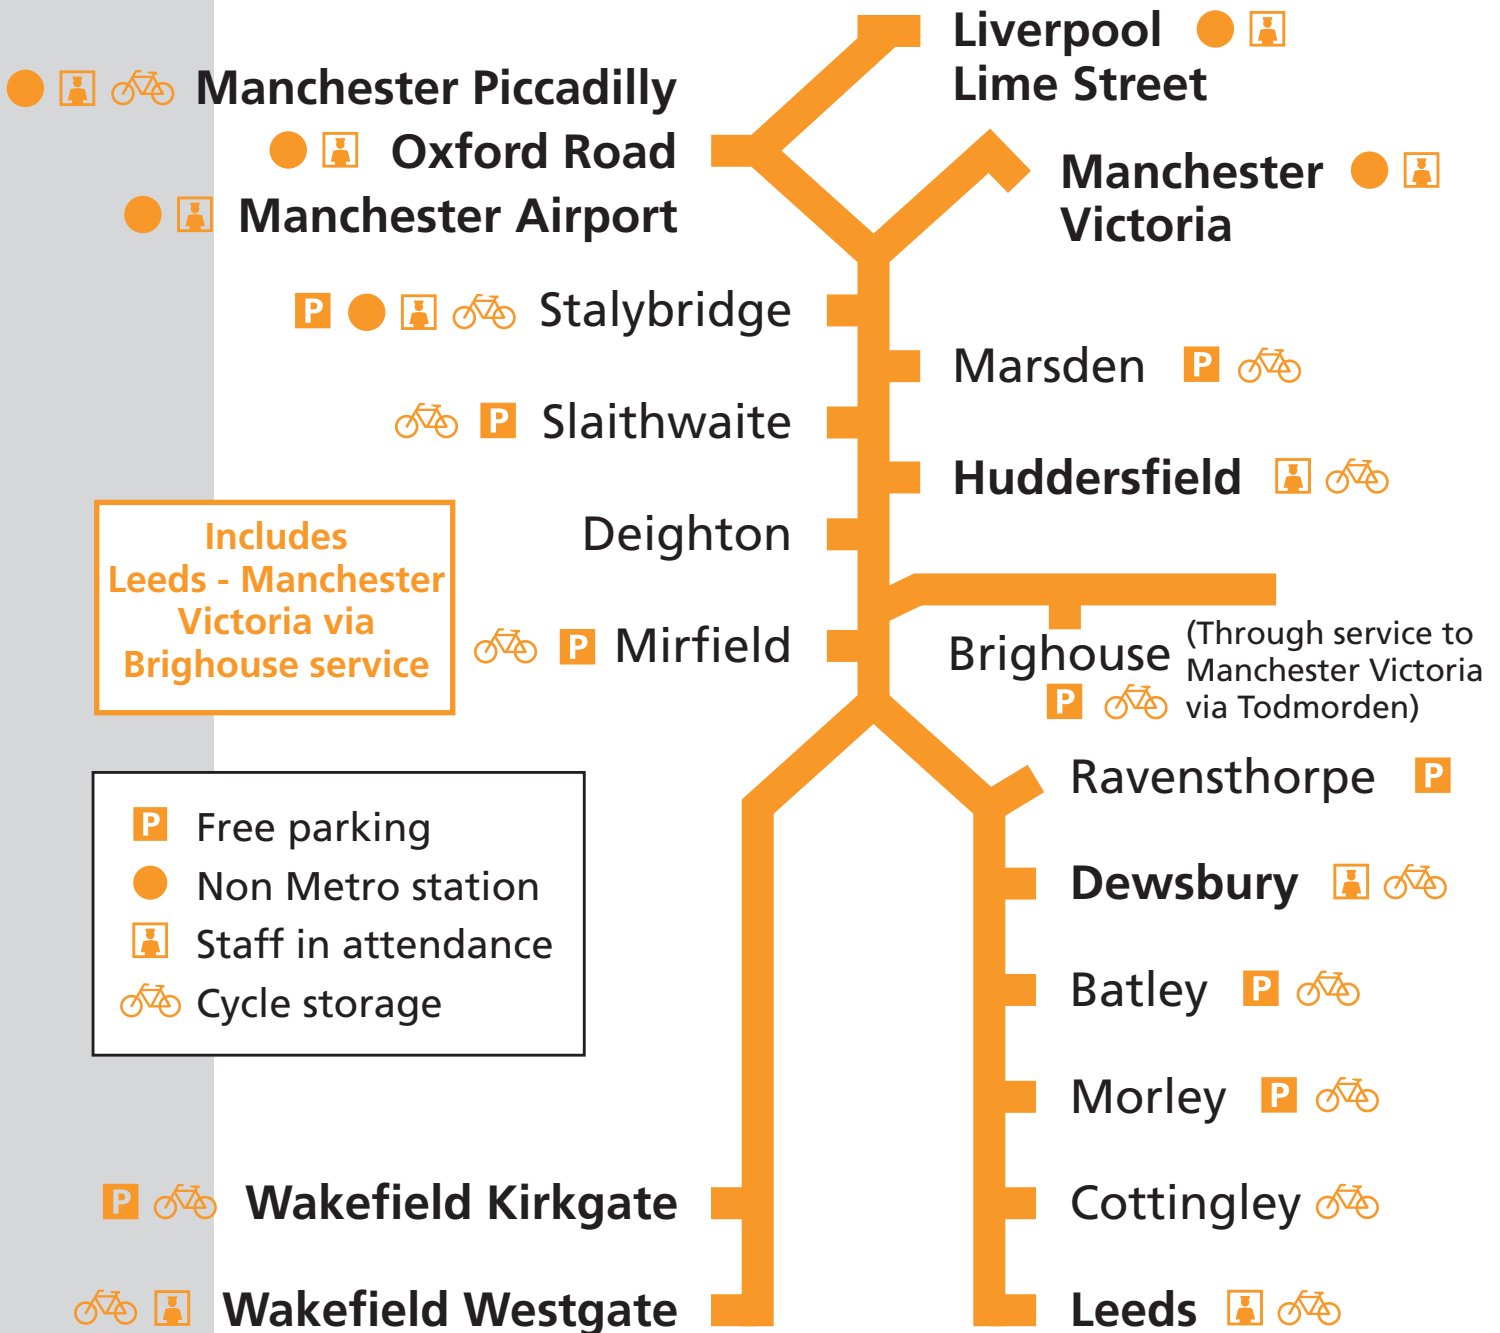

# Huddersfield Train Times

Includes  
Leeds - Manchester  
Victoria via  
Brighouse service

- Free parking
- Non Metro station
- Staff in attendance
- Cycle storage

Including First TransPennine  
Express trains

# Huddersfield Line Timetable

West Yorkshire local rail services between Leeds / Wakefield Westgate and Huddersfield / Marsden are operated by Northern on behalf of Metro. TransPennine Express services between Leeds and Manchester are operated by First/ Keolis.

This timetable shows all trains between Leeds and Manchester via Huddersfield, between Wakefield and Huddersfield, and between Leeds and Manchester via Brighouse. Additional trains run between Leeds and Manchester Victoria / Huddersfield via Bradford (see Caldervale Line timetable).