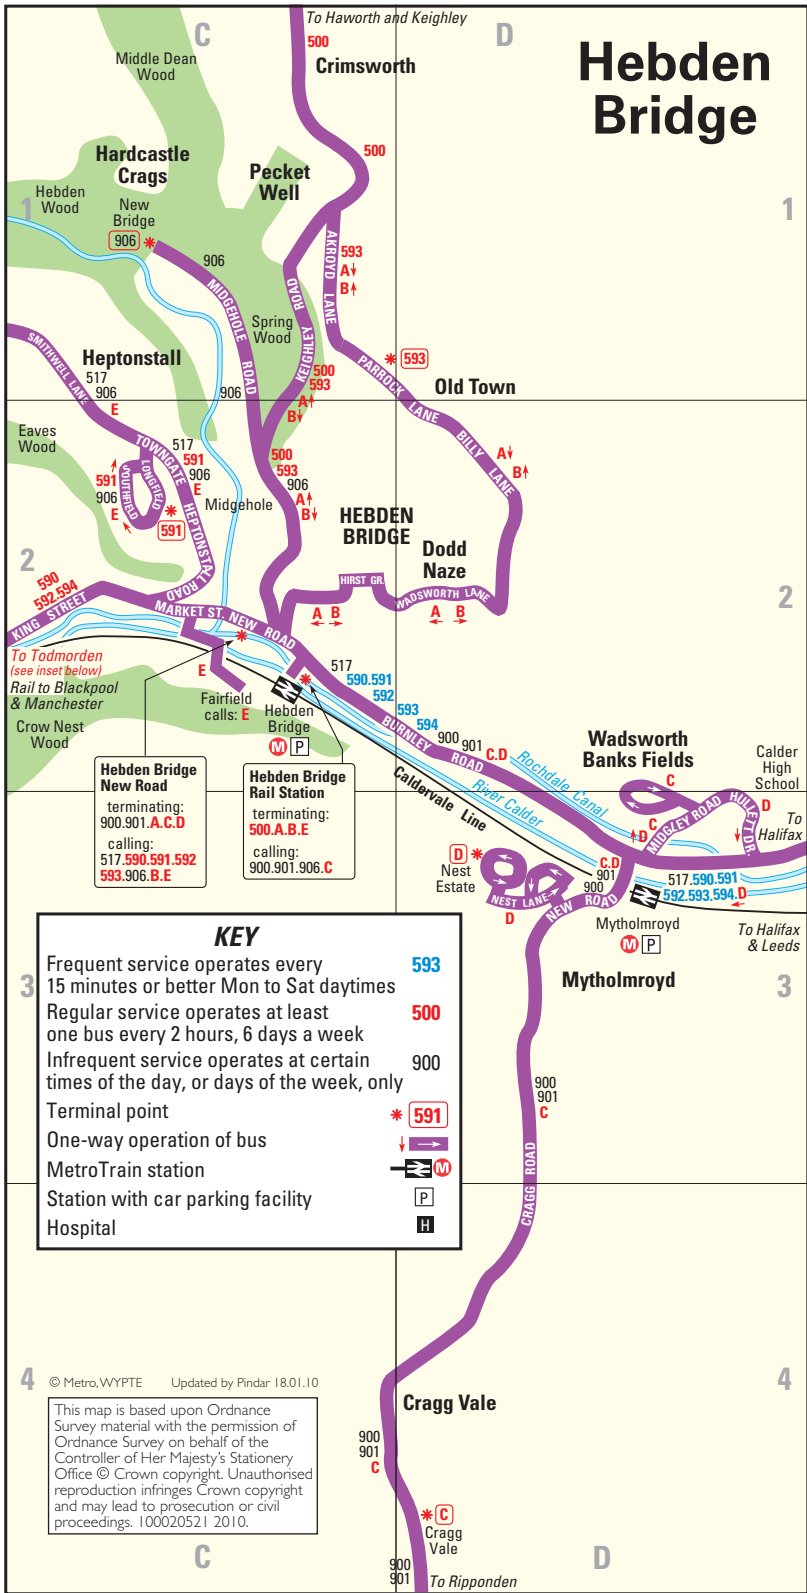

# Hebden Bridge

**Hebden Bridge New Road**  
 terminating:  
 900.901.A.C.D  
 calling:  
 517.590.591.592  
 593.906.B.E

**Hebden Bridge Rail Station**  
 terminating:  
 500.A.B.E  
 calling:  
 900.901.906.C

**KEY**

- Frequent service operates every 15 minutes or better Mon to Sat daytimes 593
- Regular service operates at least one bus every 2 hours, 6 days a week 500
- Infrequent service operates at certain times of the day, or days of the week, only 900
- Terminal point \* 591
- One-way operation of bus ↓ →
- MetroTrain station M
- Station with car parking facility P
- Hospital H

© Metro, WYPTE Updated by Pindar 18.01.10

This map is based upon Ordnance Survey material with the permission of Ordnance Survey on behalf of the Controller of Her Majesty's Stationery Office © Crown copyright. Unauthorised reproduction infringes Crown copyright and may lead to prosecution or civil proceedings. 100020521 2010.