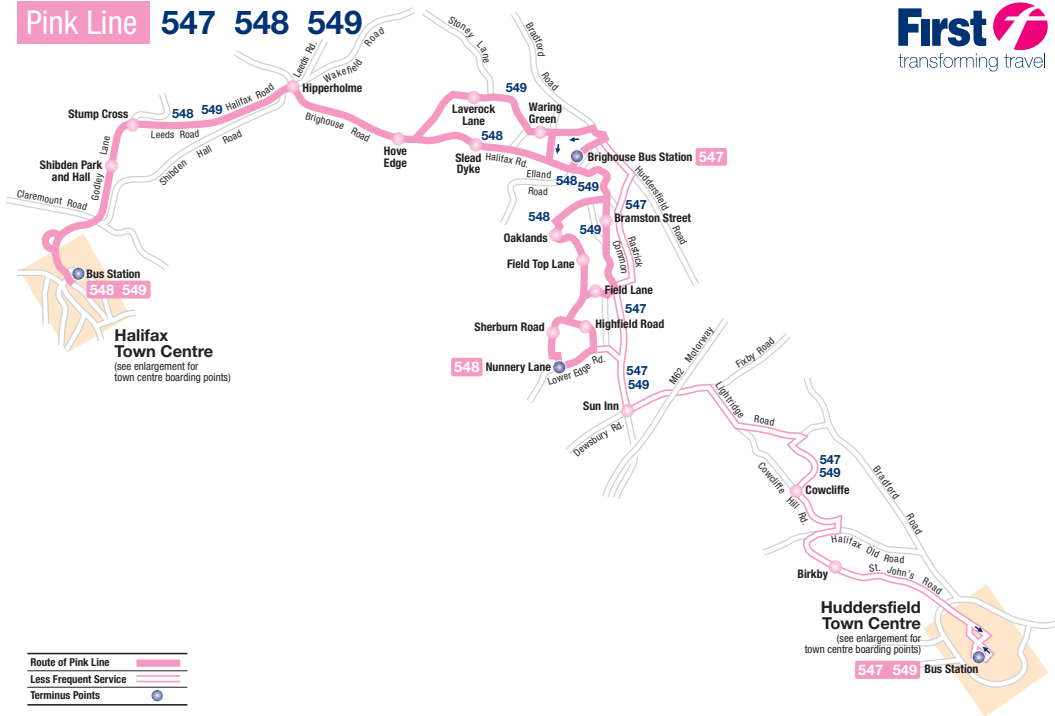

Pink Line

547 548 549

Where to find your bus in Huddersfield Town Centre