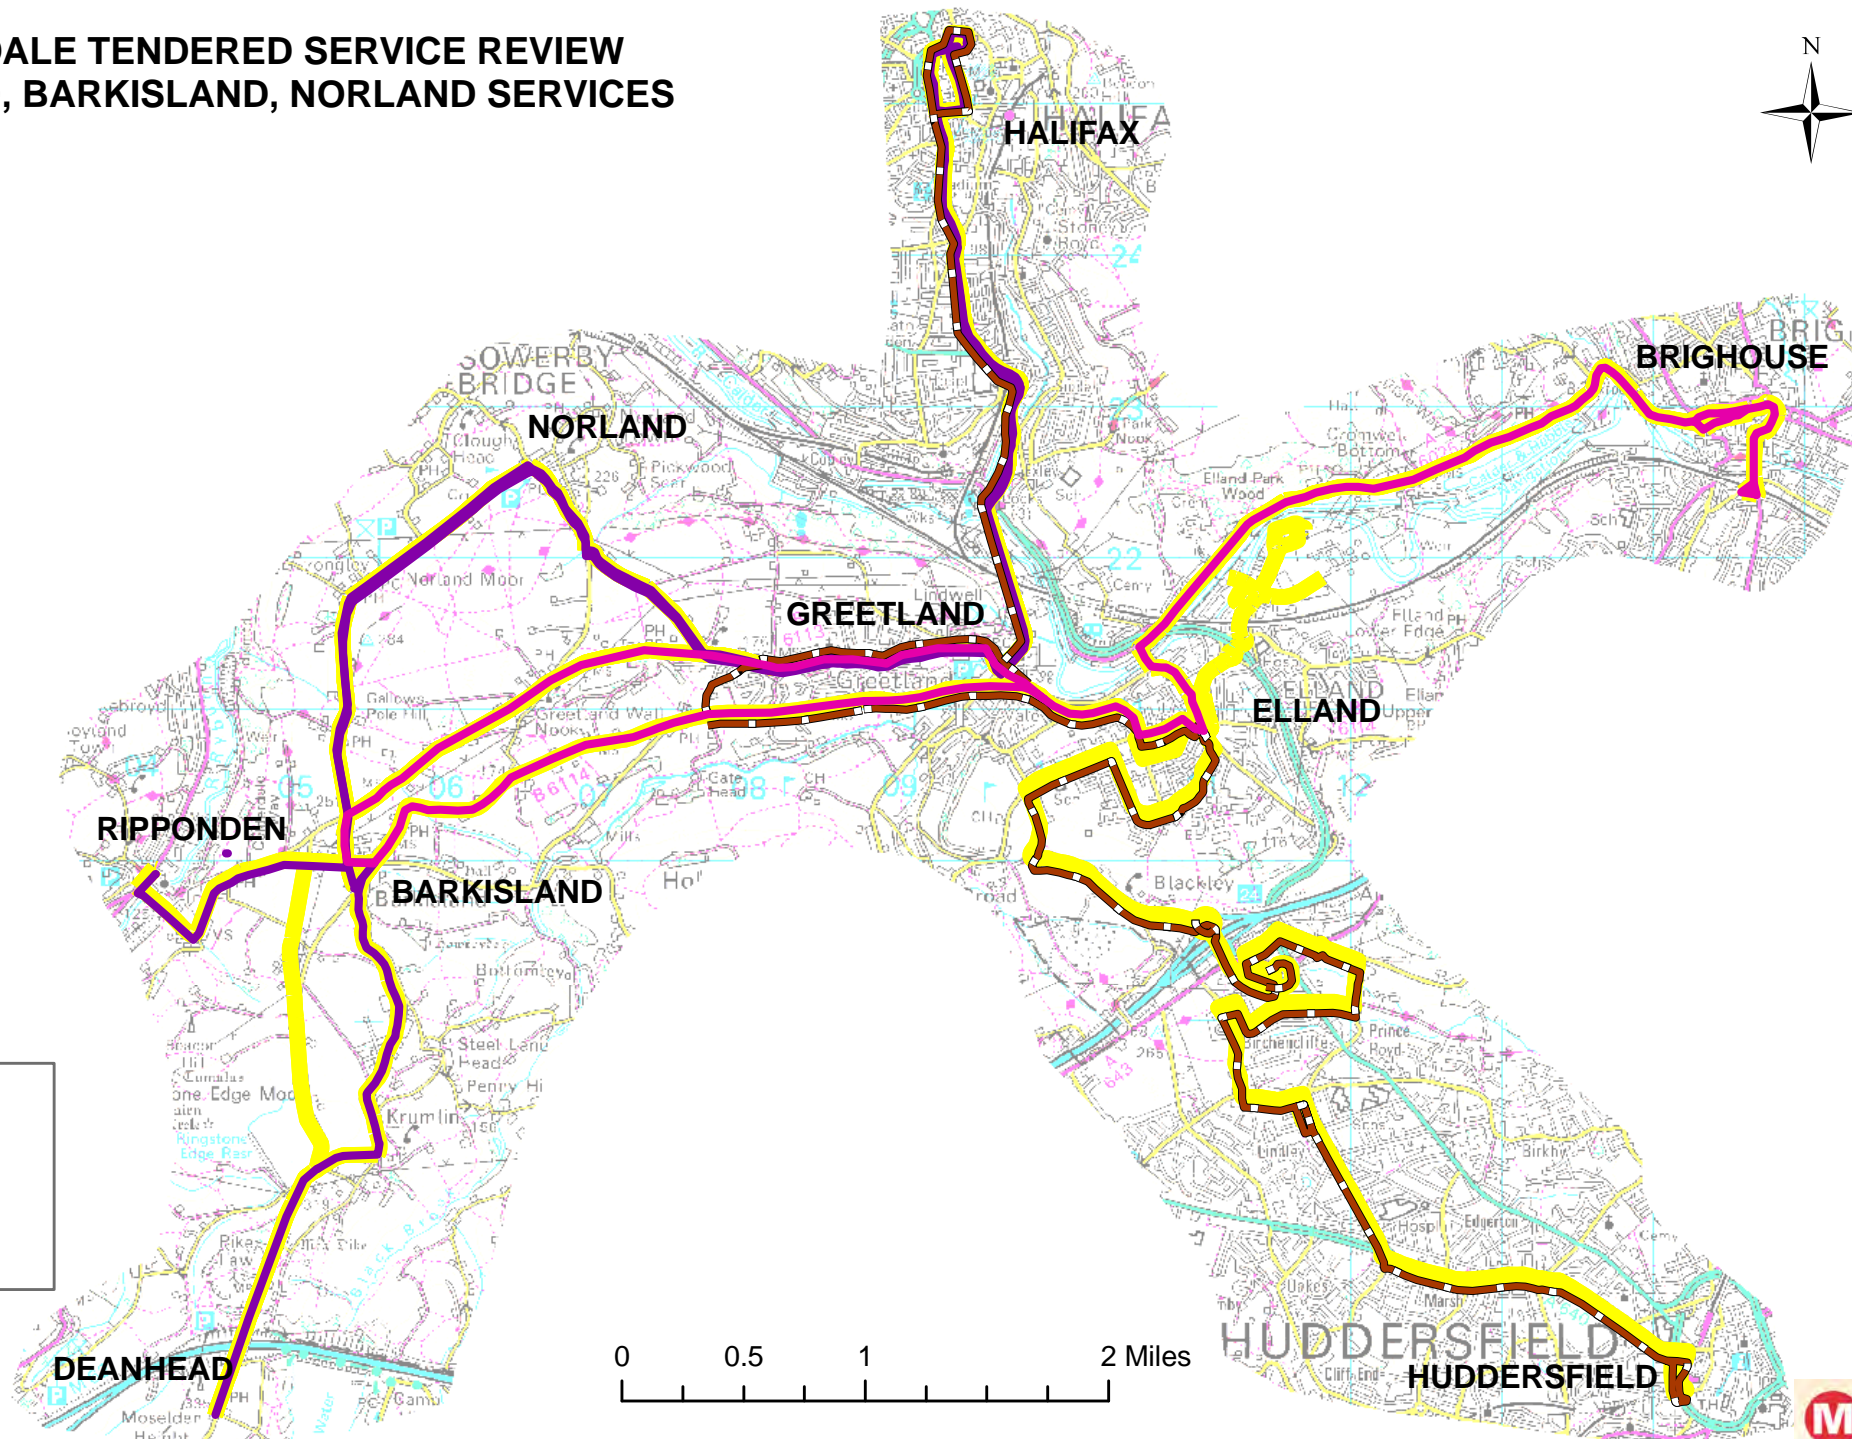

CALDERDALE TENDERED SERVICE REVIEW GREETLAND, BARKISLAND, NORLAND SERVICES