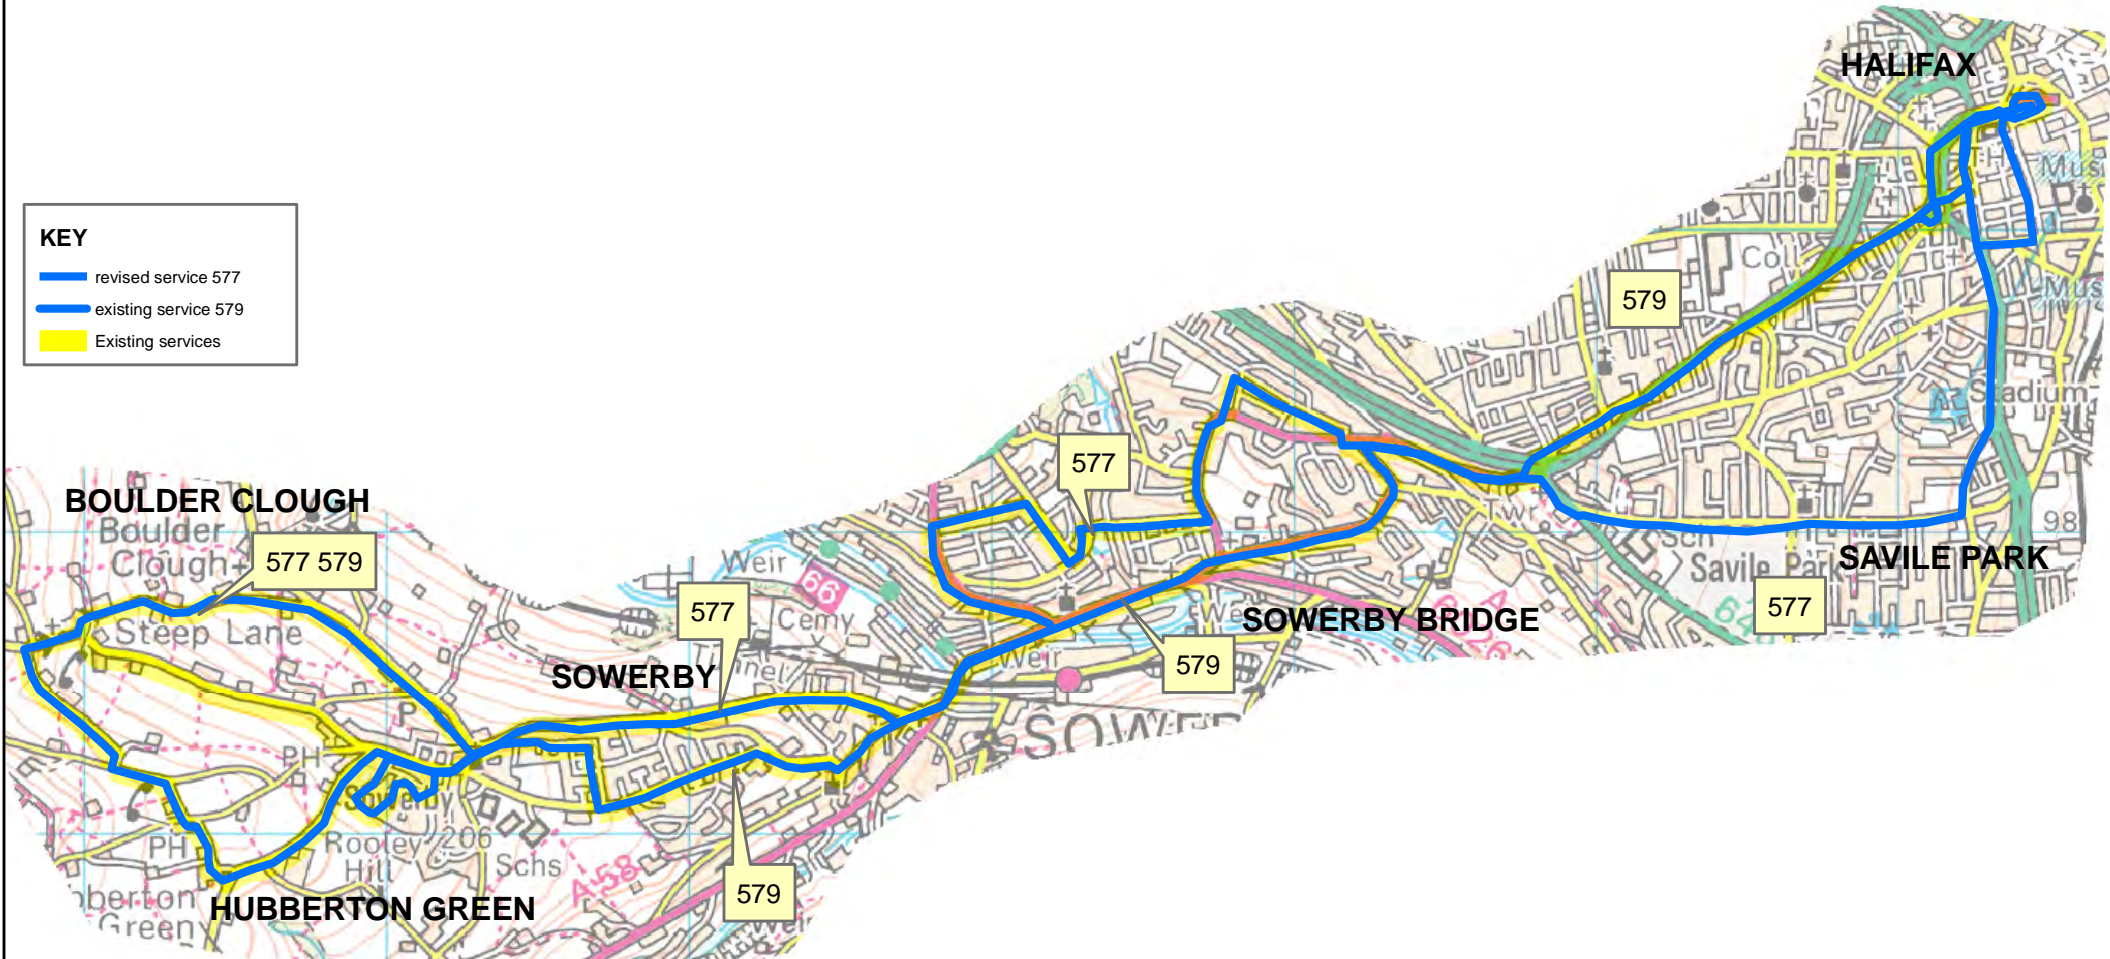

CALDERDALE TENDERED SERVICE REVIEW BOOTH MIDGLEY SERVICES

KEY

- revised service 574
- Existing 573 574 575

CALDERDALE TENDERED SERVICE REVIEW BOULDERCLOUGH AND HUBBERTON SERVICES

KEY

-  revised service 577
-  existing service 579
-  Existing services

CALDERDALE TENDERED SERVICE REVIEW GREETLAND, BARKISLAND, NORLAND SERVICES

CALDERDALE TENDERED SERVICE REVIEW HALIFAX - HUDDERSFIELD SERVICES

KEY

- service 537
- new service 536
- existing services

REVISED SERVICE MC4

KEY
 revised MC4

CALDERDALE TENDERED SERVICE REVIEW RYBURN VALLEY SERVICES

KEY

-  revised 531
-  528
-  Existing Ryburn Valley Services