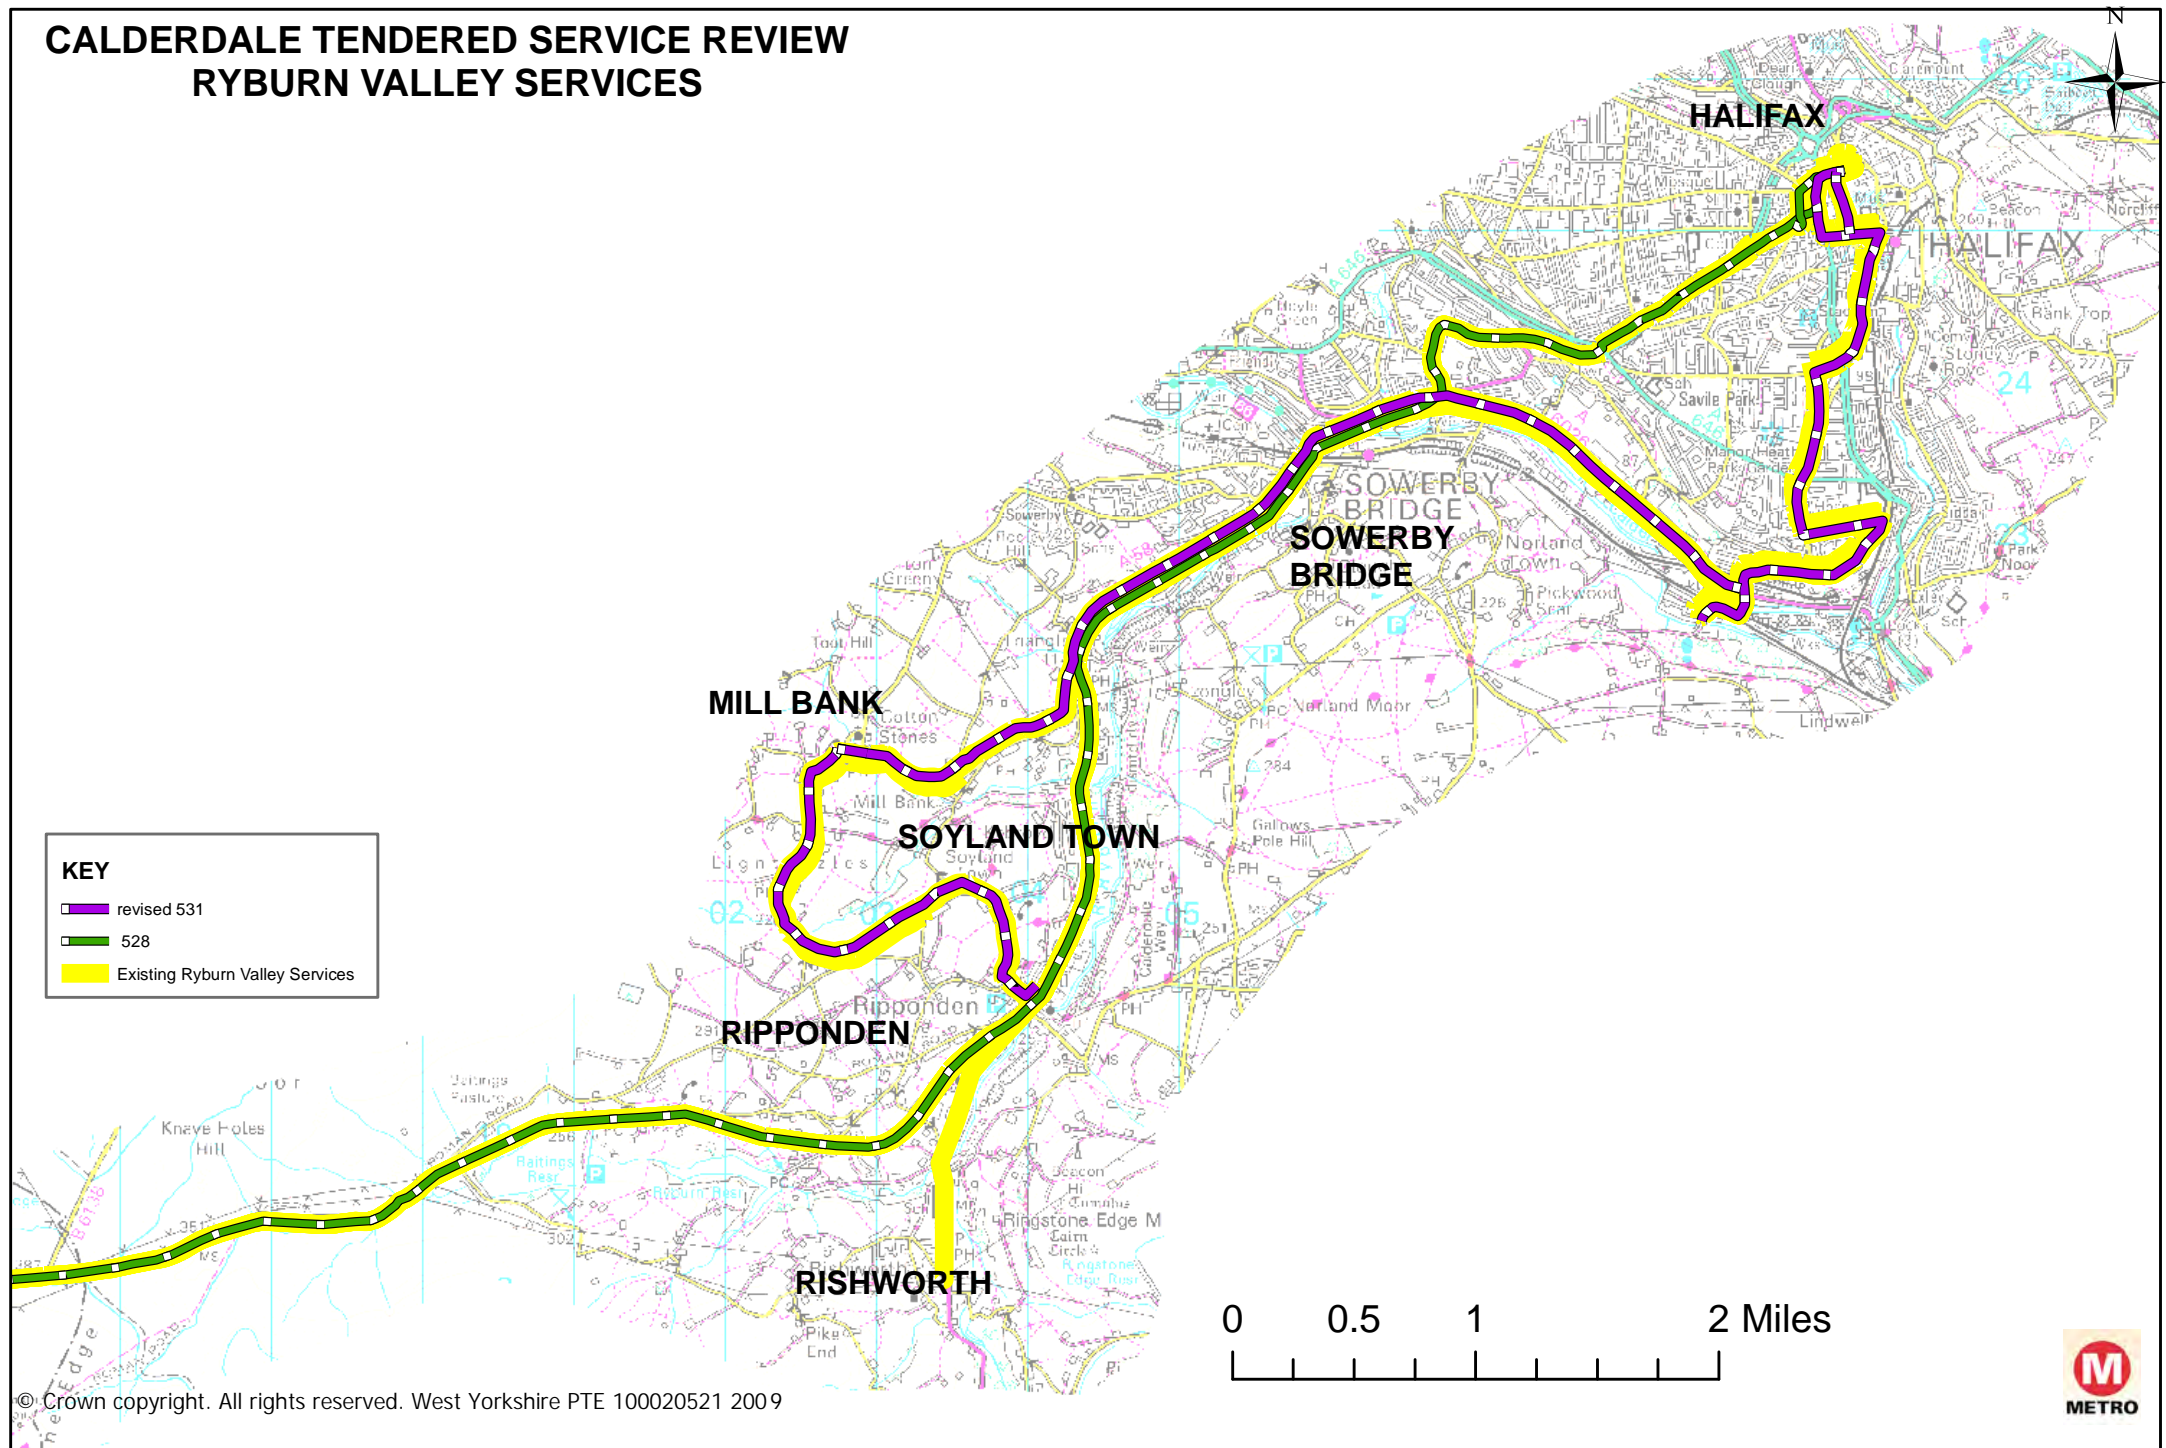

KEY
 revised MC4

CALDERDALE TENDERED SERVICE REVIEW RYBURN VALLEY SERVICES

KEY

-  revised 531
-  528
-  Existing Ryburn Valley Services