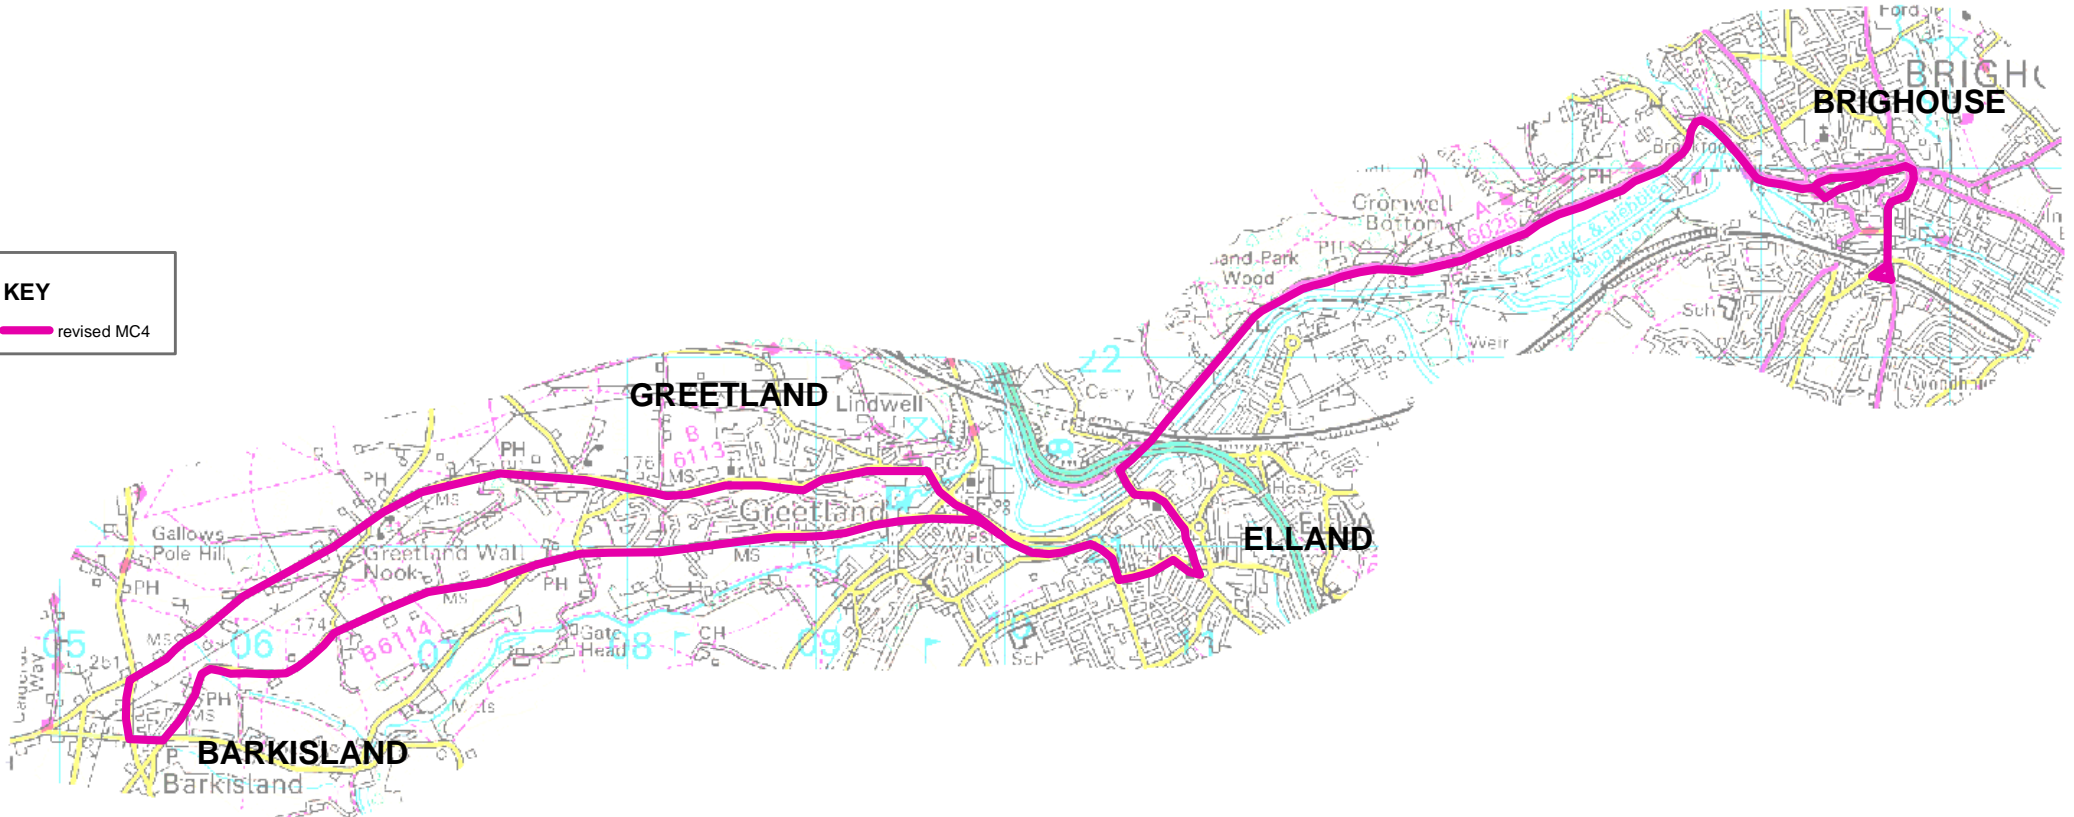

KEY
 revised MC4

CALDERDALE TENDERED SERVICE REVIEW RYBURN VALLEY SERVICES

KEY

-  revised 531
-  528
-  Existing Ryburn Valley Services