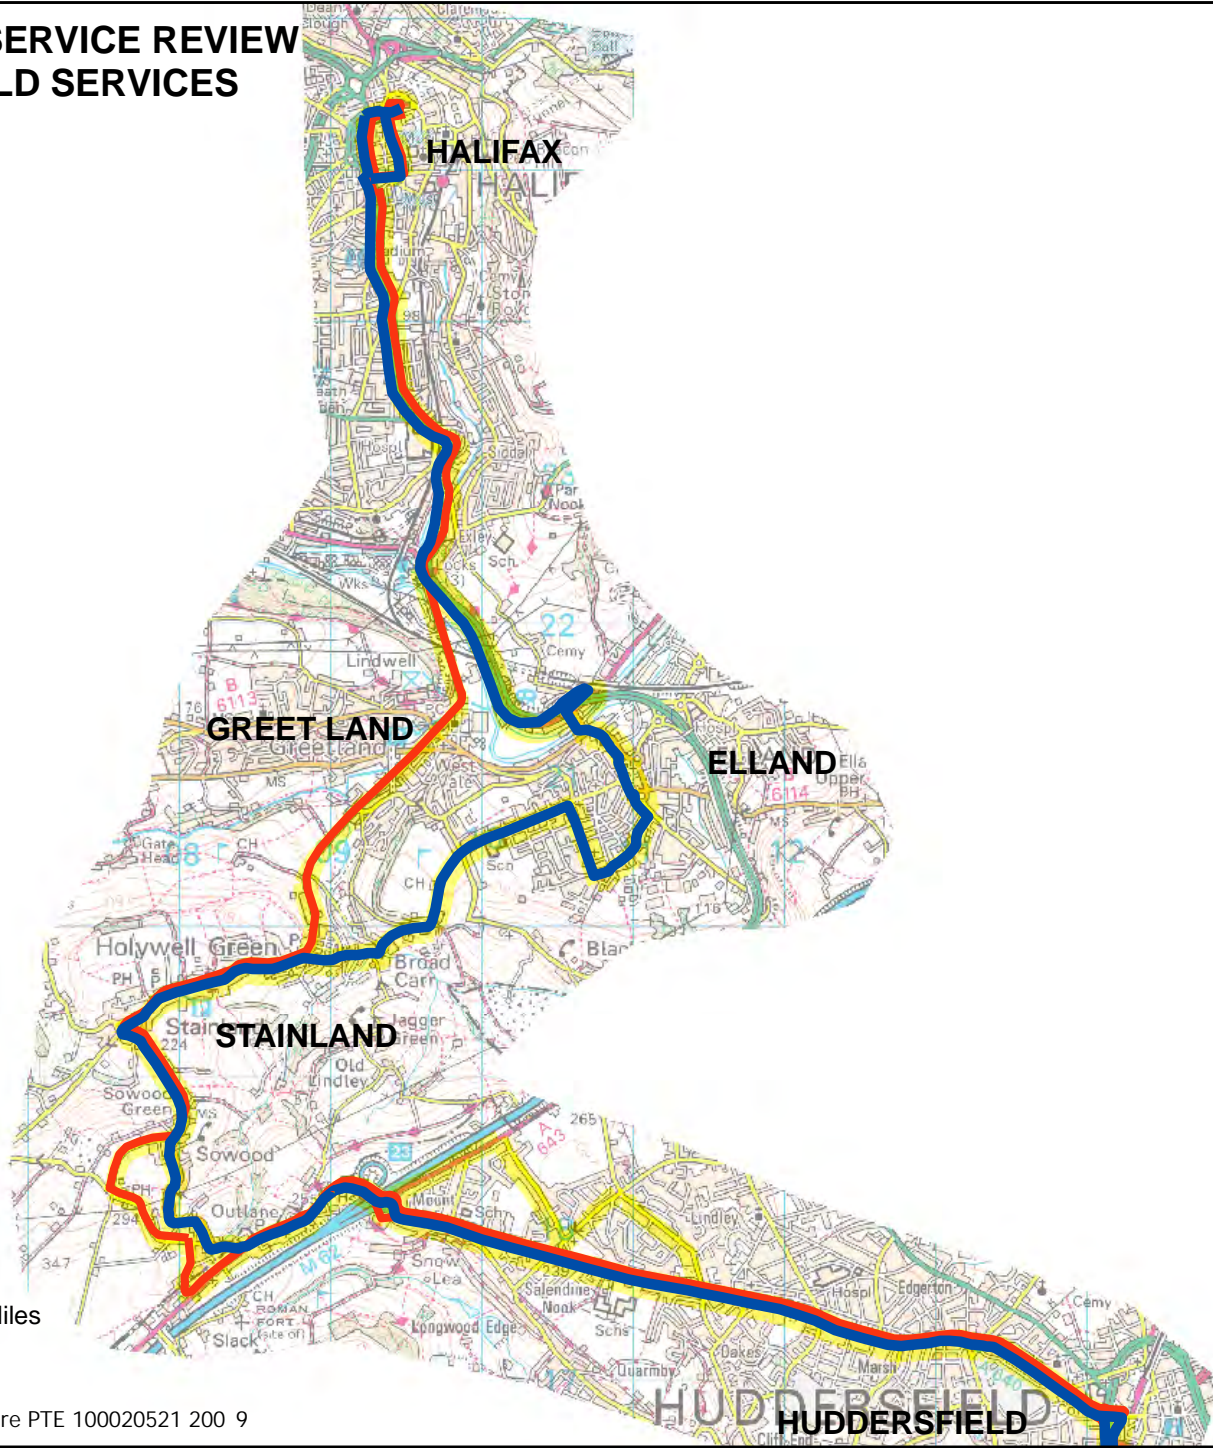

CALDERDALE TENDERED SERVICE REVIEW BOOTH MIDGLEY SERVICES

KEY

- revised service 574
- Existing 573 574 575

CALDERDALE TENDERED SERVICE REVIEW BOULDERCLOUGH AND HUBBERTON SERVICES

KEY

-  revised service 577
-  existing service 579
-  Existing services

CALDERDALE TENDERED SERVICE REVIEW GREETLAND, BARKISLAND, NORLAND SERVICES

CALDERDALE TENDERED SERVICE REVIEW HALIFAX - HUDDERSFIELD SERVICES

KEY

- service 537
- new service 536
- existing services

REVISED SERVICE MC4

KEY
 revised MC4

CALDERDALE TENDERED SERVICE REVIEW RYBURN VALLEY SERVICES

KEY

-  revised 531
-  528
-  Existing Ryburn Valley Services