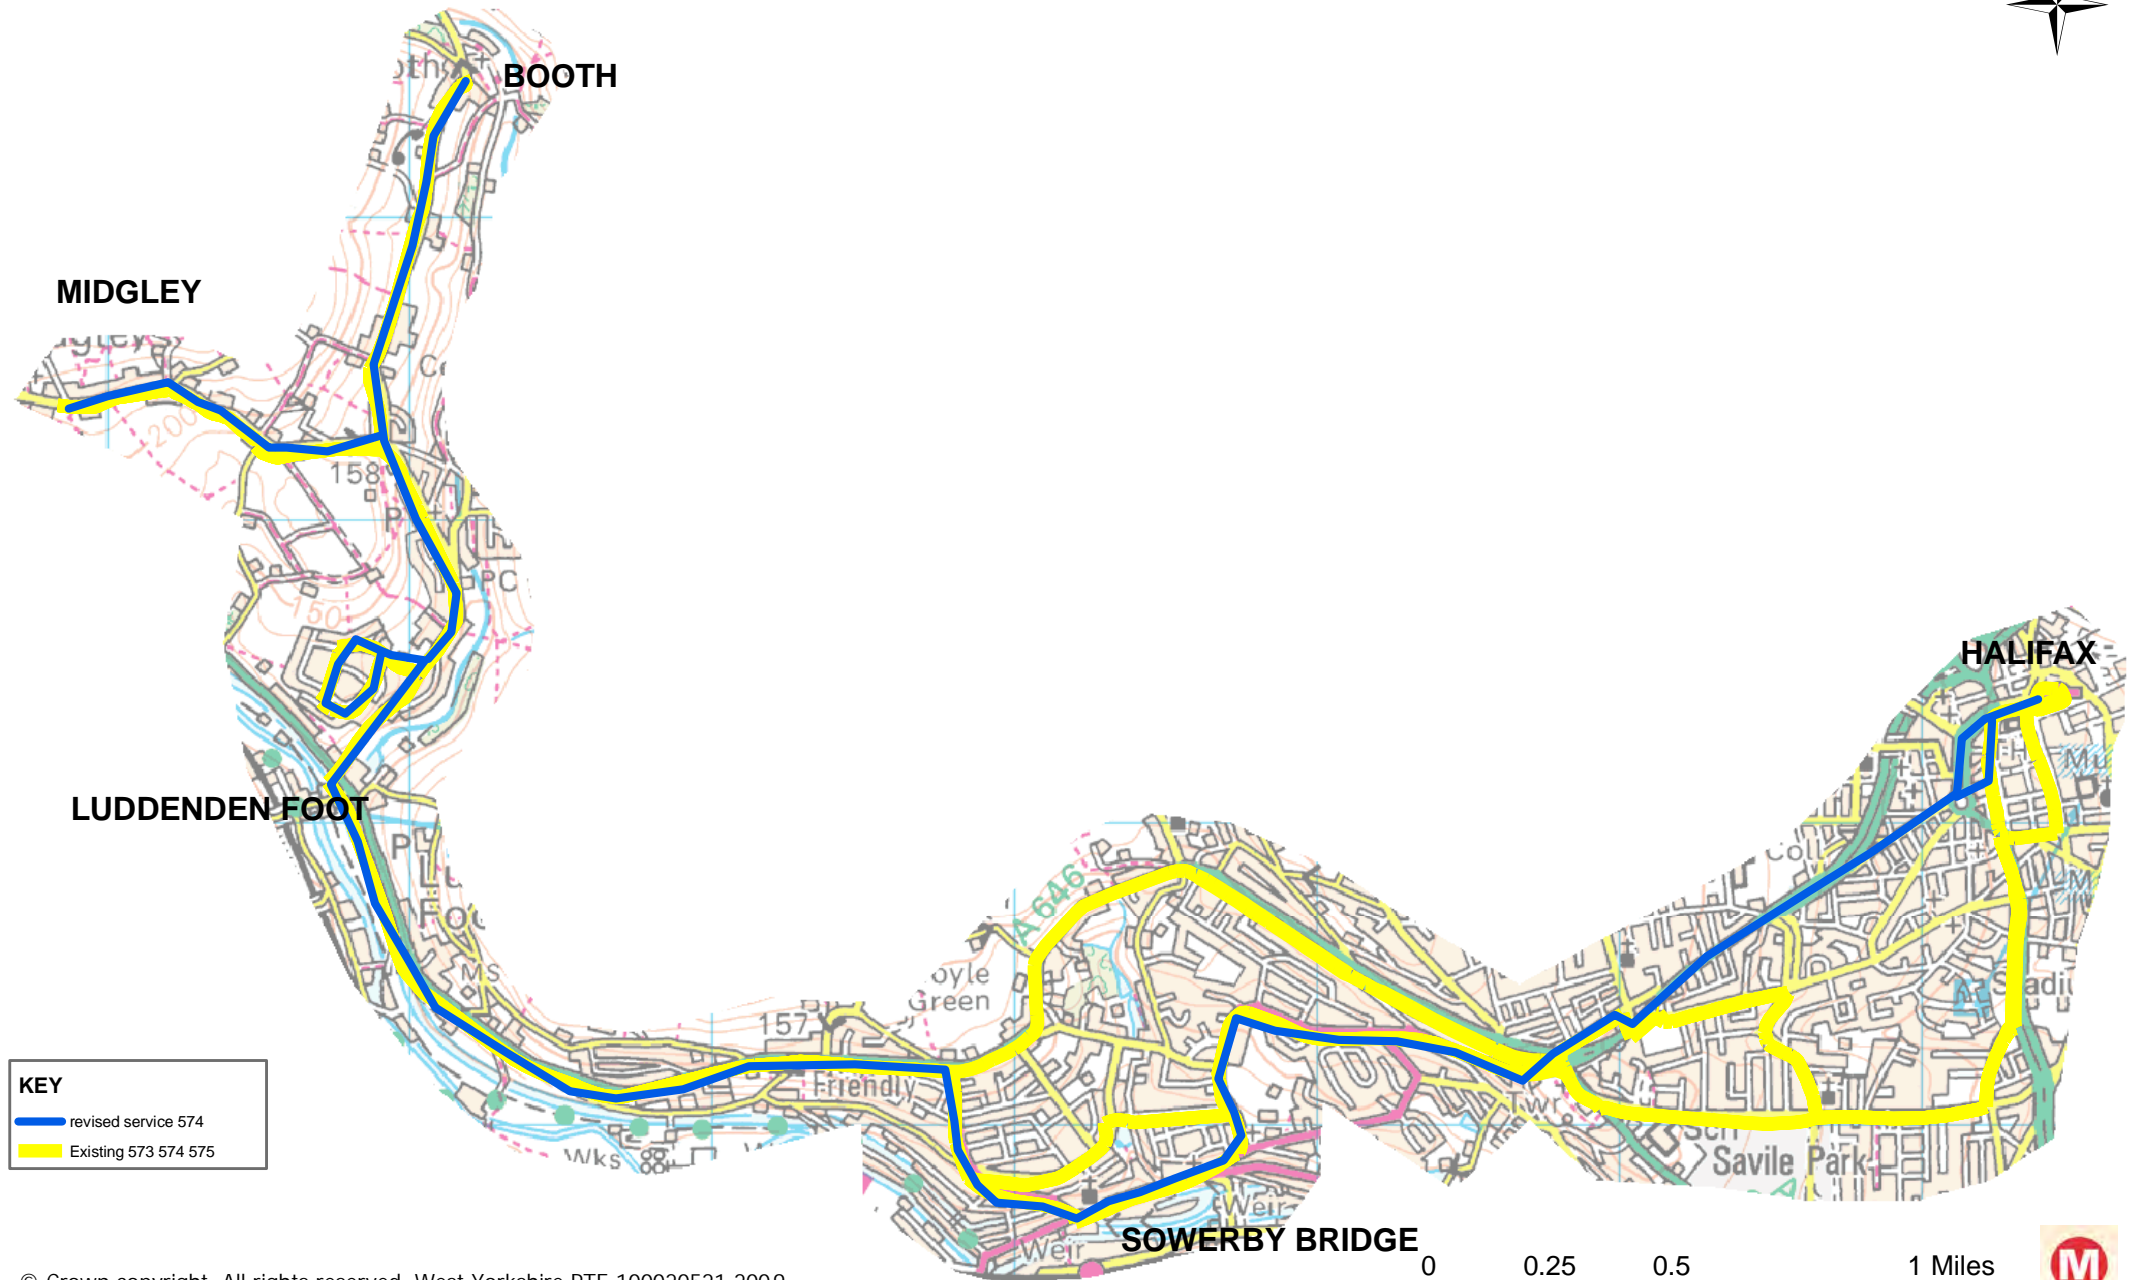

CALDERDALE TENDERED SERVICE REVIEW BOOTH MIDGLEY SERVICES

KEY

- revised service 574
- Existing 573 574 575

CALDERDALE TENDERED SERVICE REVIEW BOULDERCLOUGH AND HUBBERTON SERVICES

KEY

-  revised service 577
-  existing service 579
-  Existing services

CALDERDALE TENDERED SERVICE REVIEW GREETLAND, BARKISLAND, NORLAND SERVICES

CALDERDALE TENDERED SERVICE REVIEW HALIFAX - HUDDERSFIELD SERVICES

KEY

- service 537
- new service 536
- existing services

REVISED SERVICE MC4

KEY
 revised MC4

CALDERDALE TENDERED SERVICE REVIEW RYBURN VALLEY SERVICES

KEY

-  revised 531
-  528
-  Existing Ryburn Valley Services