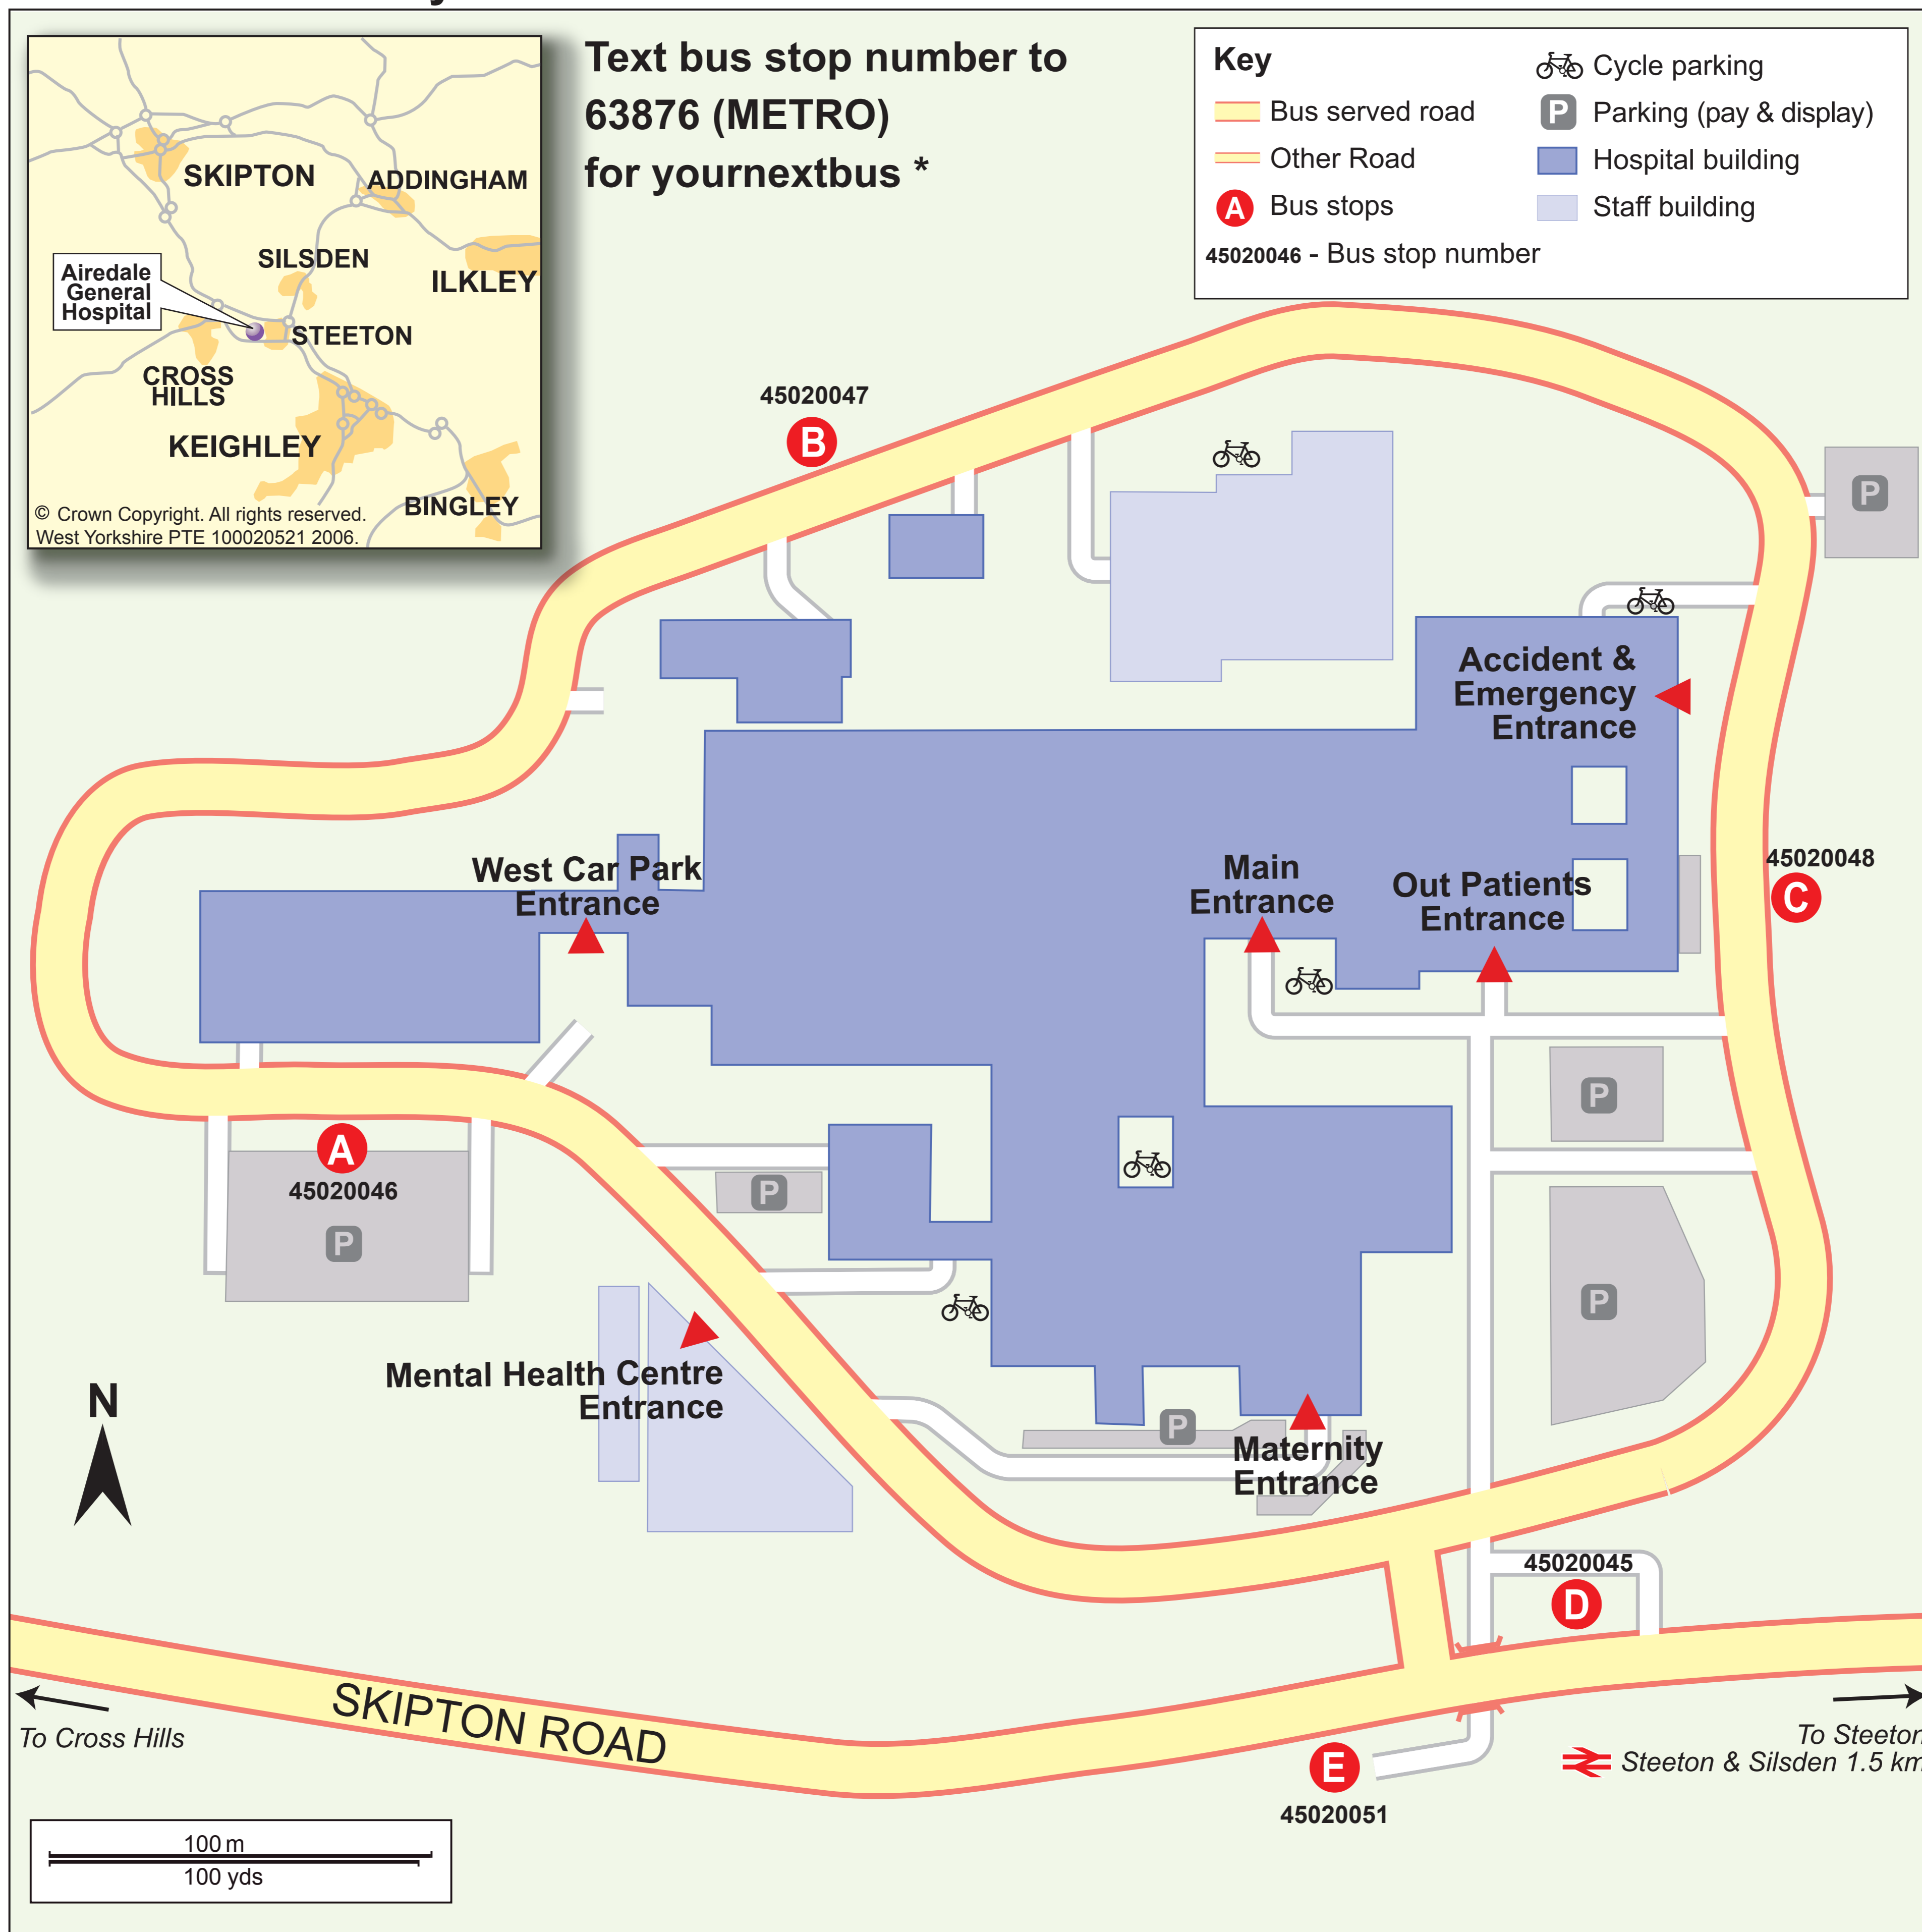

METRO

Bus Information Airedale General Hospital

Where to board your bus

Produced by: www.t-kartor.se * yournextbus - Outward texts are charged at your standard rate. Return texts are charged at a maximum of 12p © West Yorkshire PTE May 2009

Main Local Bus Connections

| Buses To | Route numbers | Bus Stops |
|-------------|-----------------------------------|-----------|
| Addingham | 903 | A B C D |
| Burnley | 20, 21, 22 | A B C E |
| Colne | 20, 21, 22 | A B C E |
| Cononley | 78A | A B C E |
| Cowling | 20, 21, 22 | A B C |
| | 20, 21, 22, 65 | E |
| Cross Hills | 20, 21, 22, 65, 66, 66A, 78A, SS1 | E |
| | 20, 21, 22, 66A, 78A | A B C |

| Buses To | Route numbers | Bus Stops |
|----------|---------------------------------------|-----------|
| Glusburn | 20, 21, 22, 65, 78A | A B C |
| | 20,21,22,78A | A B C |
| Keighley | 20, 21, 22, 25, 65, 66, 66A, 66C, 78A | D |
| | 25, 67, 903 | A B C |
| Kildwick | 66, 66A, SS1 | E |
| | 66A | A B C |
| Silsden | 903 | A B C |
| | 66C, 762, 903 | D |

| Buses To | Route numbers | Bus Stops |
|------------------|--|-----------|
| Skipton | 66, 66A, 78A | E |
| | 66A, 78A | A B C |
| Steeton | 20, 21, 22, 25, 66, 66A, 66C, 78A, SS1 | D |
| | 25, 78A | C |
| | 25, 78A, 903 | A B |
| | 903, SS1 | C |
| Sutton in Craven | 66, 66A, 78A, SS1 | E |
| | 66A, 78A | A B C |