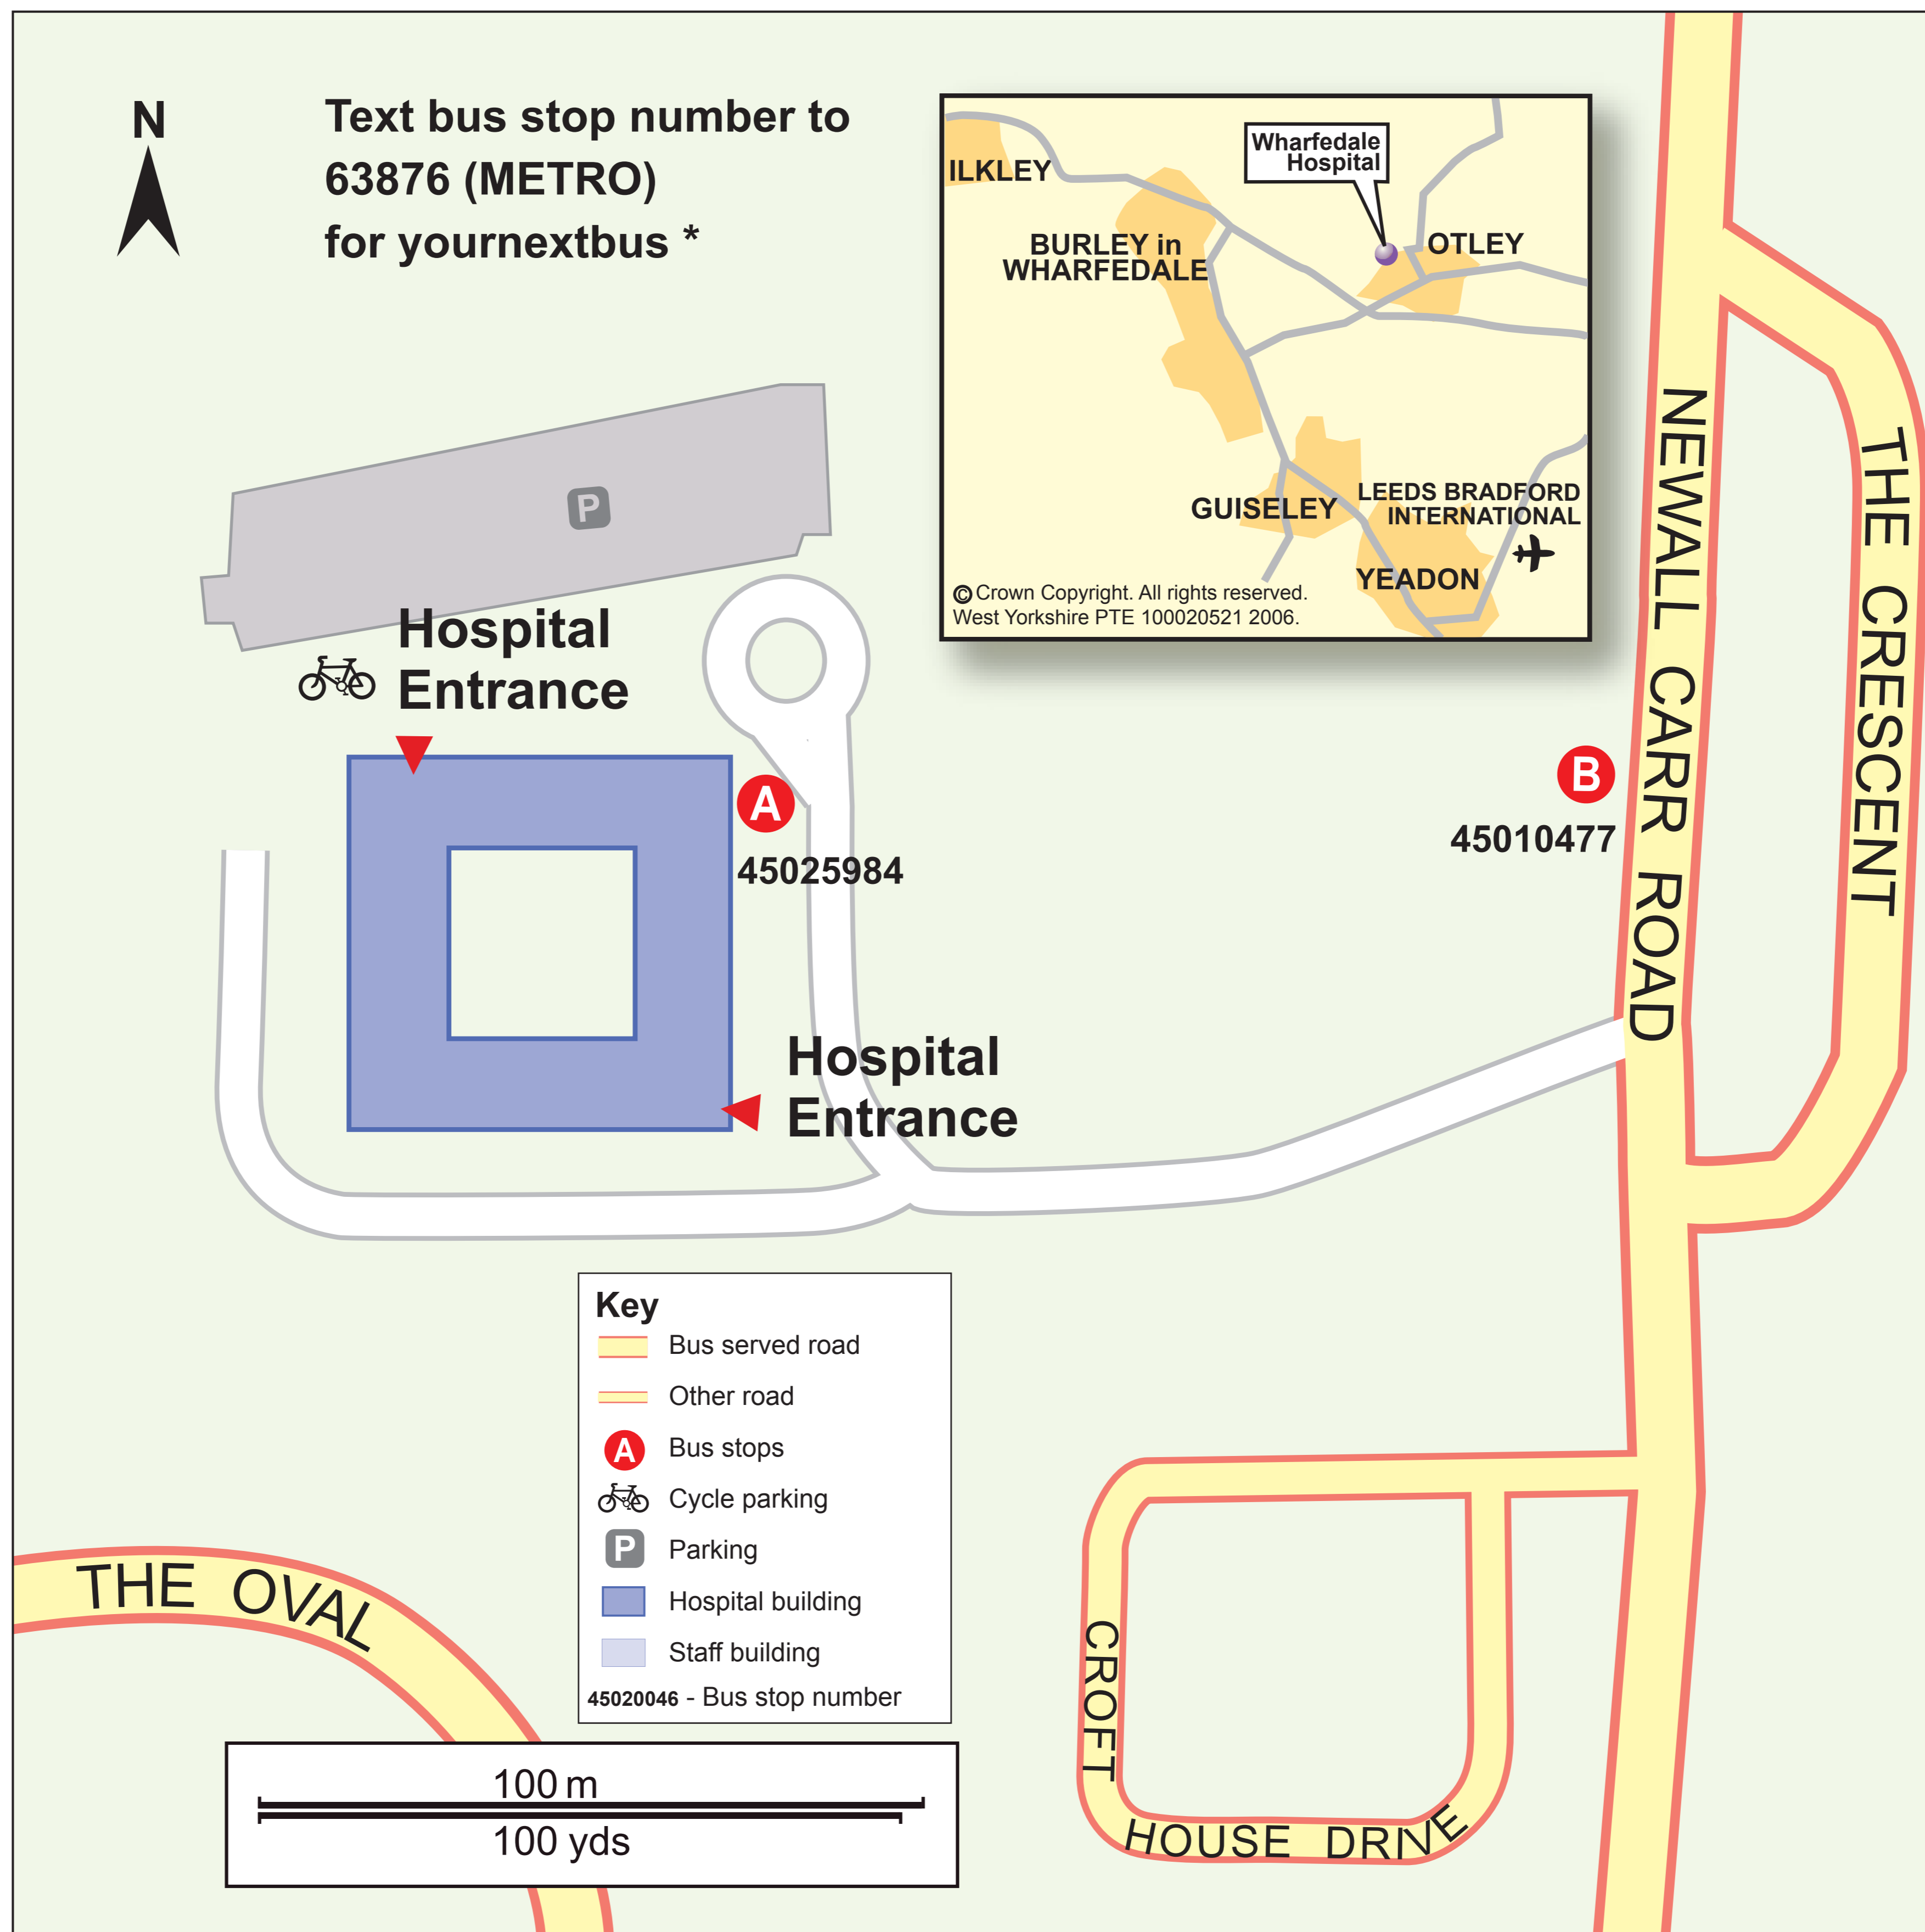

METRO

Bus Information Wharfedale Hospital

Where to board your bus

Main Local Bus Connections

Buses To	Route numbers	Bus Stops
Bramhope	940	A
Cookridge	940	A
Holt Park	940	A
Newall	940	A
	965	A B

Buses To	Route numbers	Bus Stops
Otley	940	A
(for connections to Leeds & Bradford)	965	A B
Pool In Wharfedale	940	A

Note: Red stop letters A are for reference only and do not appear on the bus stop.

For bus and train times in West Yorkshire visit our website

www.wymetro.com

or phone MetroLine on

0113 245 7676

Metro. Here to get you there