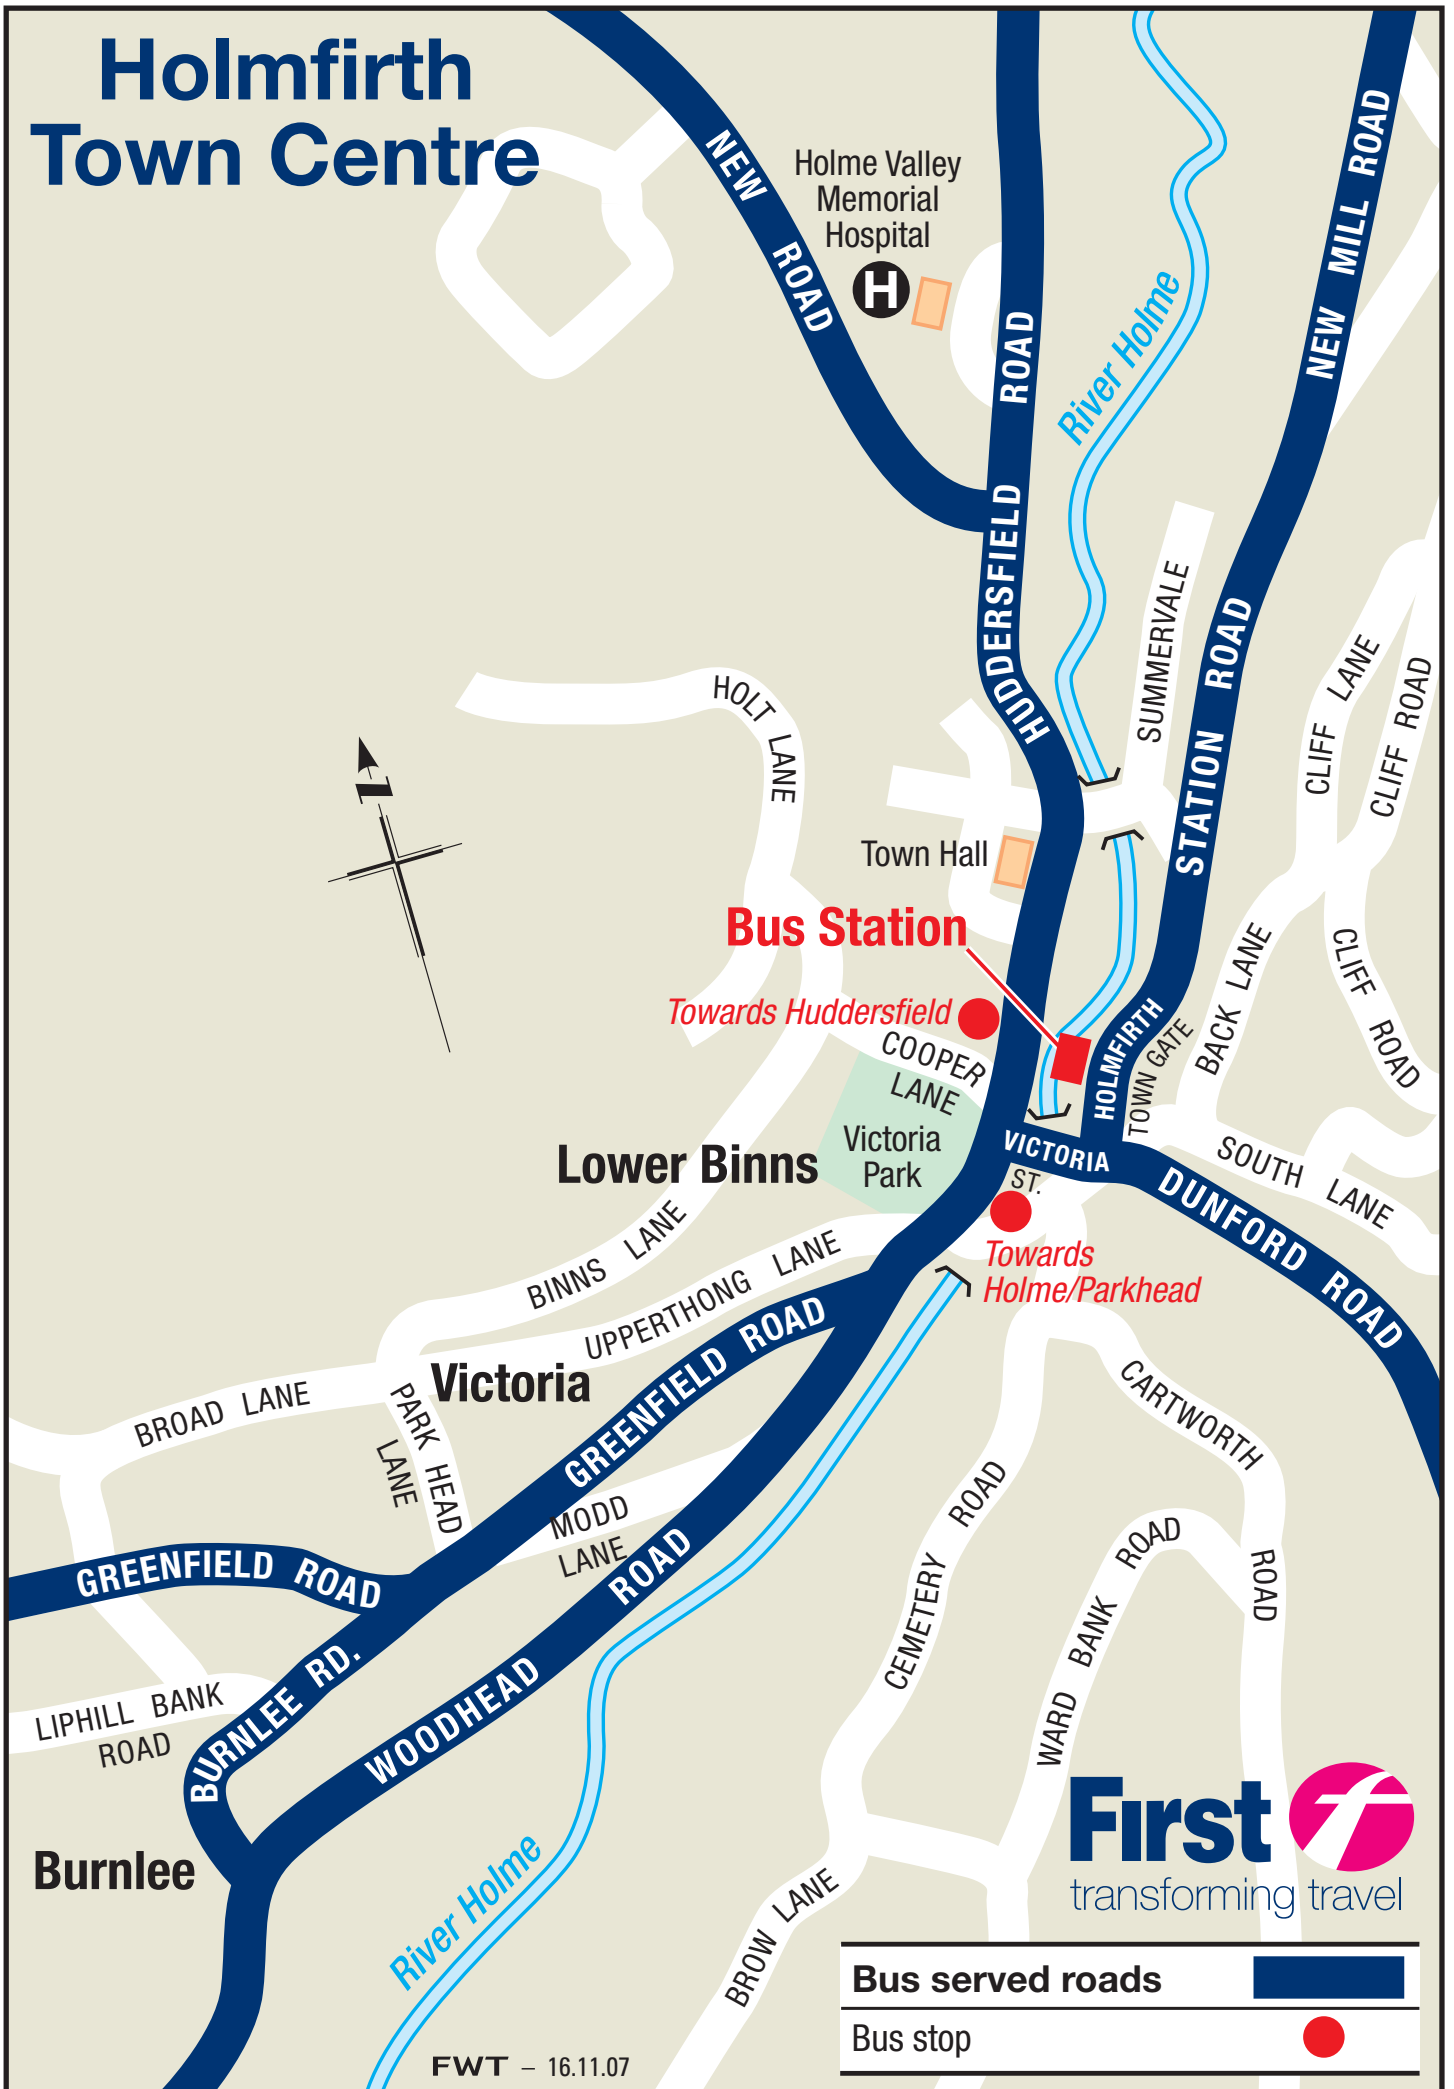

# 308 312 313 Route Map

314 316 X11 X13

Route 308 312	
Route 313	
Route 314	
Route 316	
Route X11 X13	
Certain journeys only	
Route terminus	
Bus runs in direction of arrow	
Railway line and station	

Produced by FWT 16.6.09 www.fwt.co.uk

# Huddersfield Town Centre

Huddersfield Railway Station

Bus Station

**First**   
transforming travel

Bus served roads	
Bus runs in direction of arrow	
Drop off only bus stop	
Pick up only bus stop	
Pedestrianised roads	

# Holmfirth Town Centre

Bus served roads	
Bus stop	