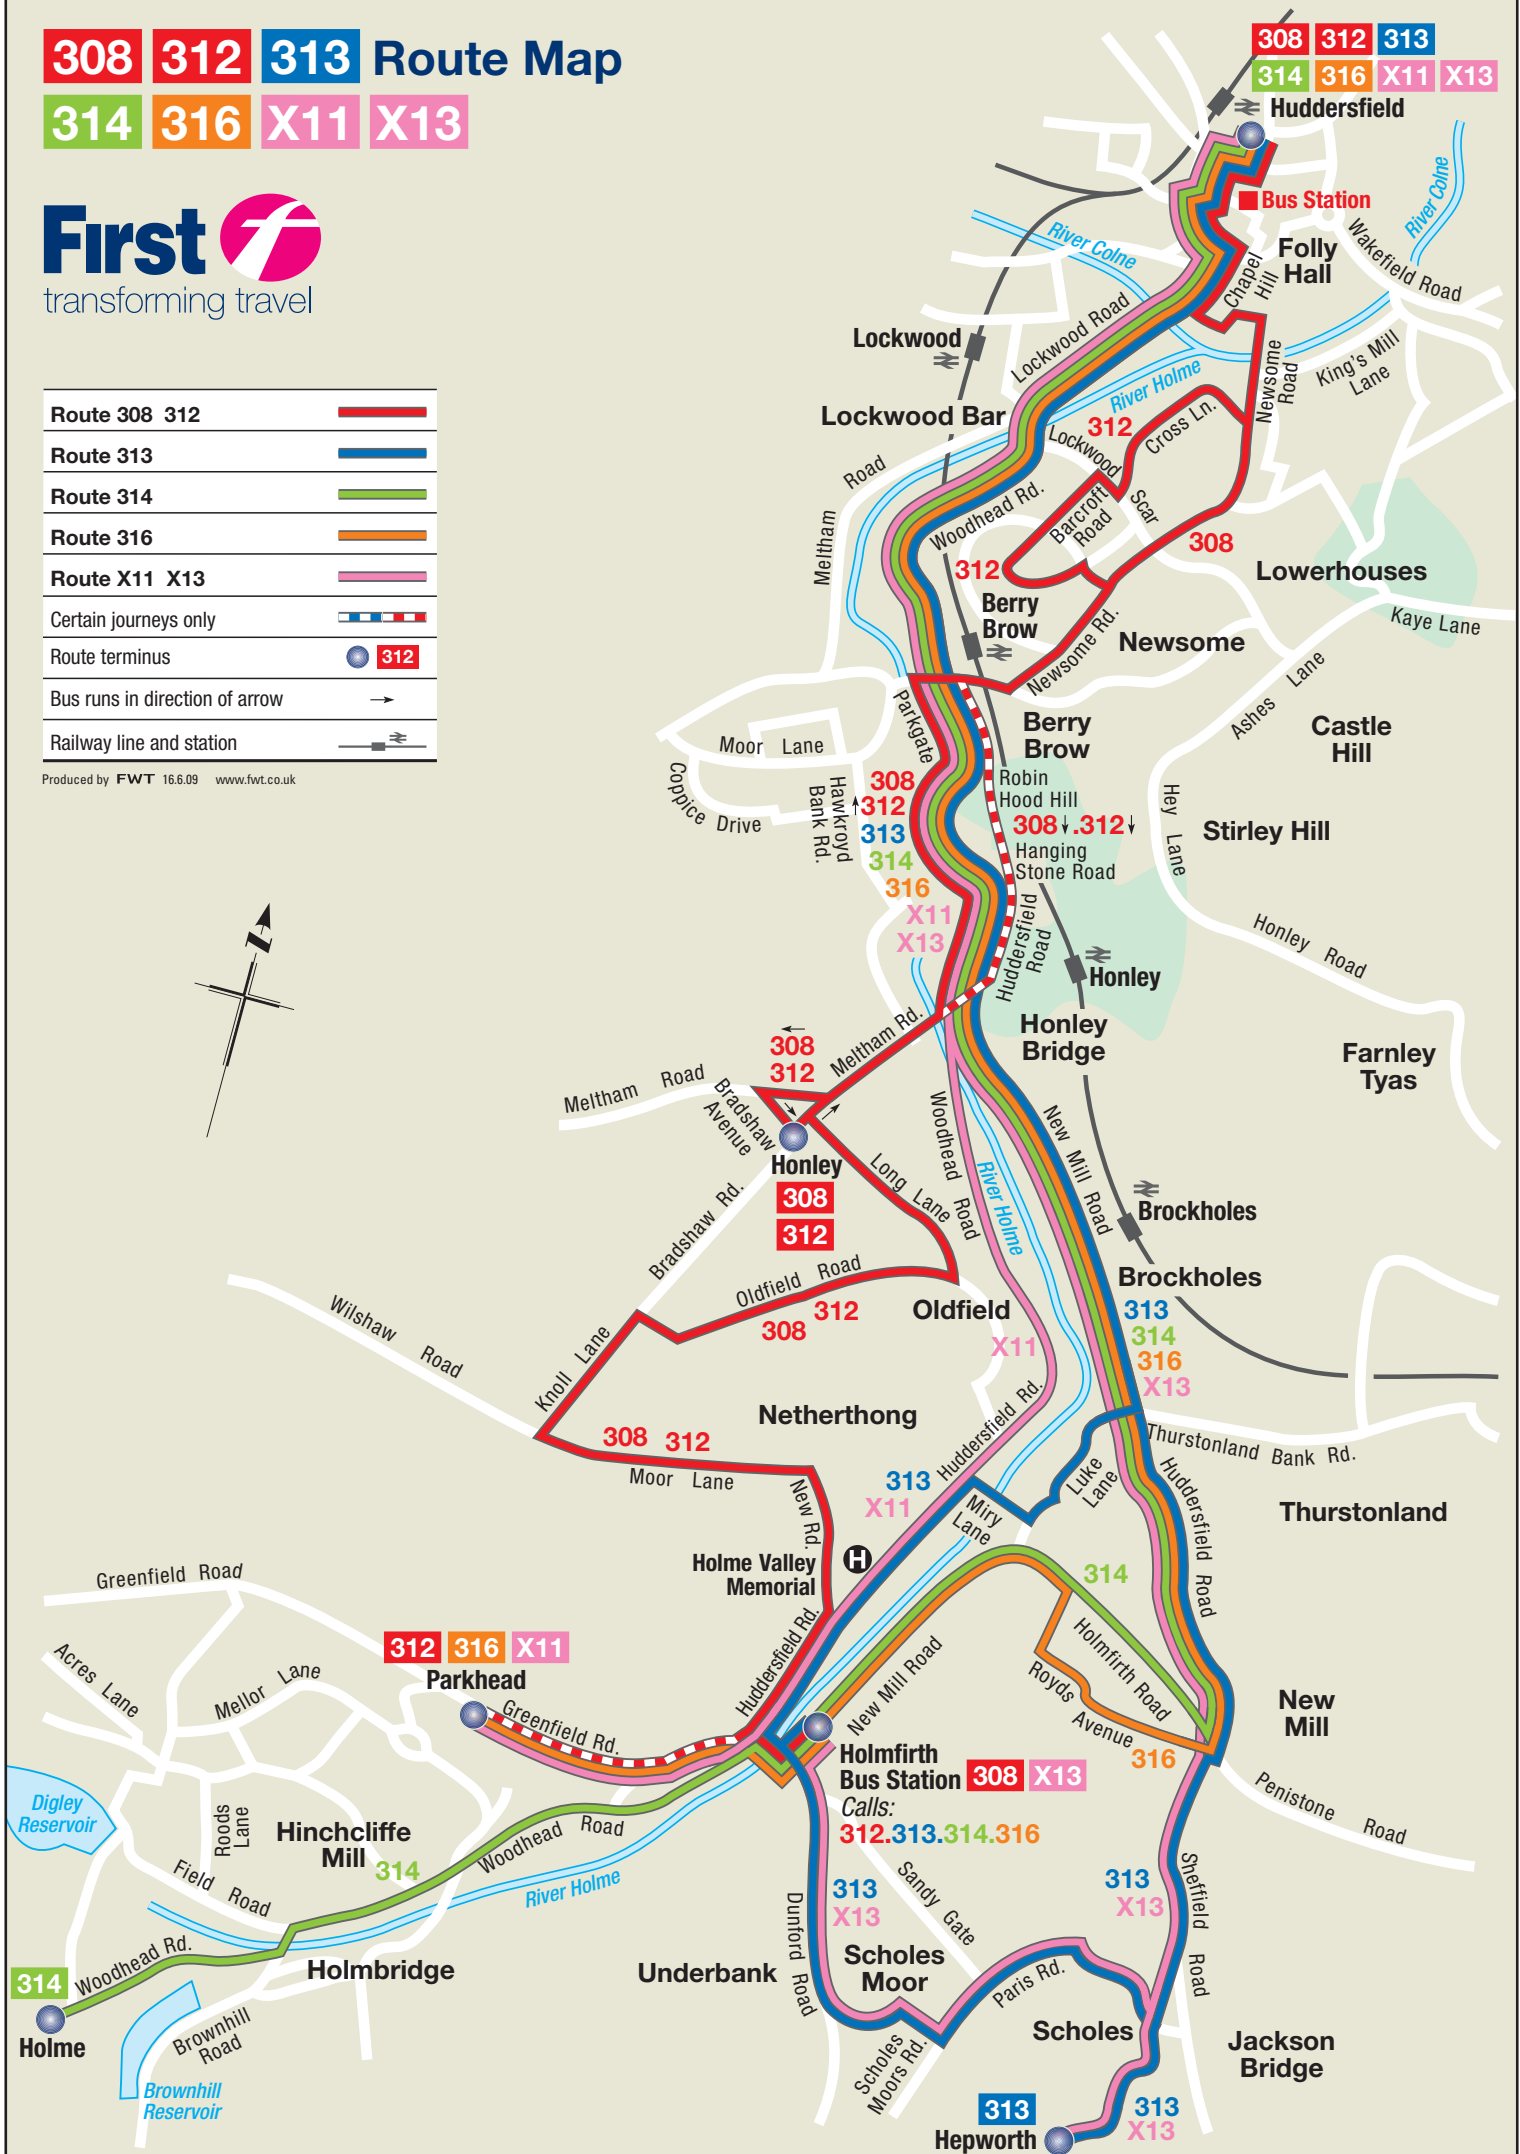

# 308 312 313 Route Map

314 316 X11 X13

Route 308 312	
Route 313	
Route 314	
Route 316	
Route X11 X13	
Certain journeys only	
Route terminus	
Bus runs in direction of arrow	
Railway line and station	

Produced by FWT 16.6.09 www.fwt.co.uk

# Huddersfield Town Centre

Huddersfield Railway Station

Bus Station

**First**   
transforming travel

Bus served roads	
Bus runs in direction of arrow	
Drop off only bus stop	
Pick up only bus stop	
Pedestrianised roads	

# Holmfirth Town Centre

Bus served roads	
Bus stop	