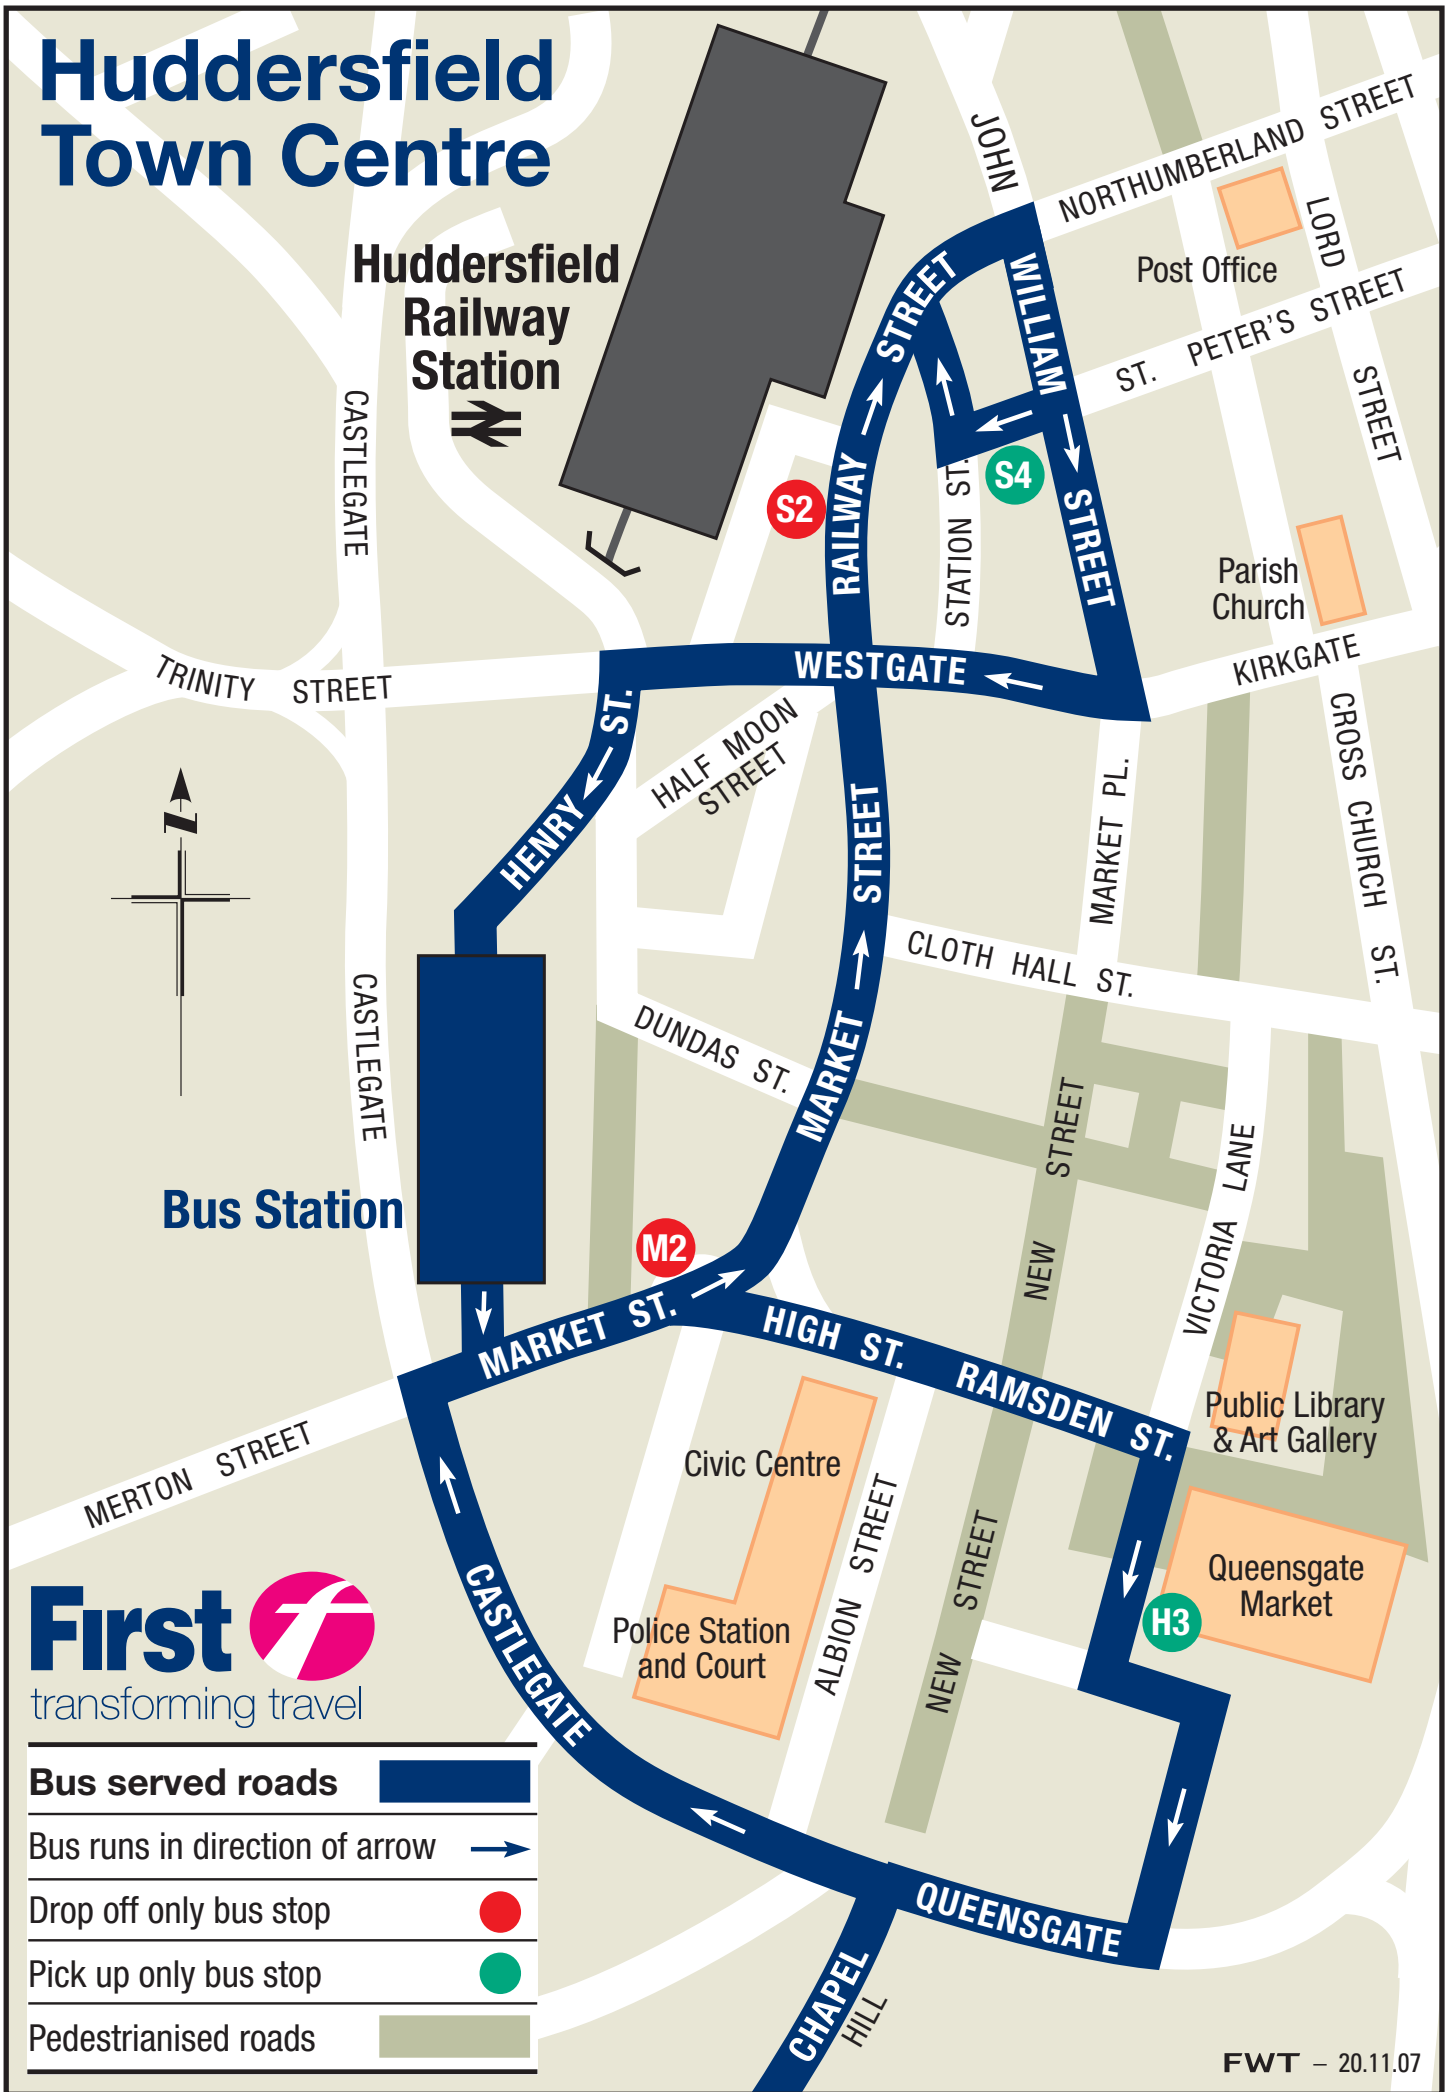

# 308 312 313 Route Map

314 316 X11 X13

Route 308 312	
Route 313	
Route 314	
Route 316	
Route X11 X13	
Certain journeys only	
Route terminus	
Bus runs in direction of arrow	
Railway line and station	

Produced by FWT 16.6.09 www.fwt.co.uk

# Huddersfield Town Centre

Huddersfield Railway Station

Bus Station

**First**   
transforming travel

Bus served roads	
Bus runs in direction of arrow	
Drop off only bus stop	
Pick up only bus stop	
Pedestrianised roads	

# Holmfirth Town Centre

Bus served roads	
Bus stop	