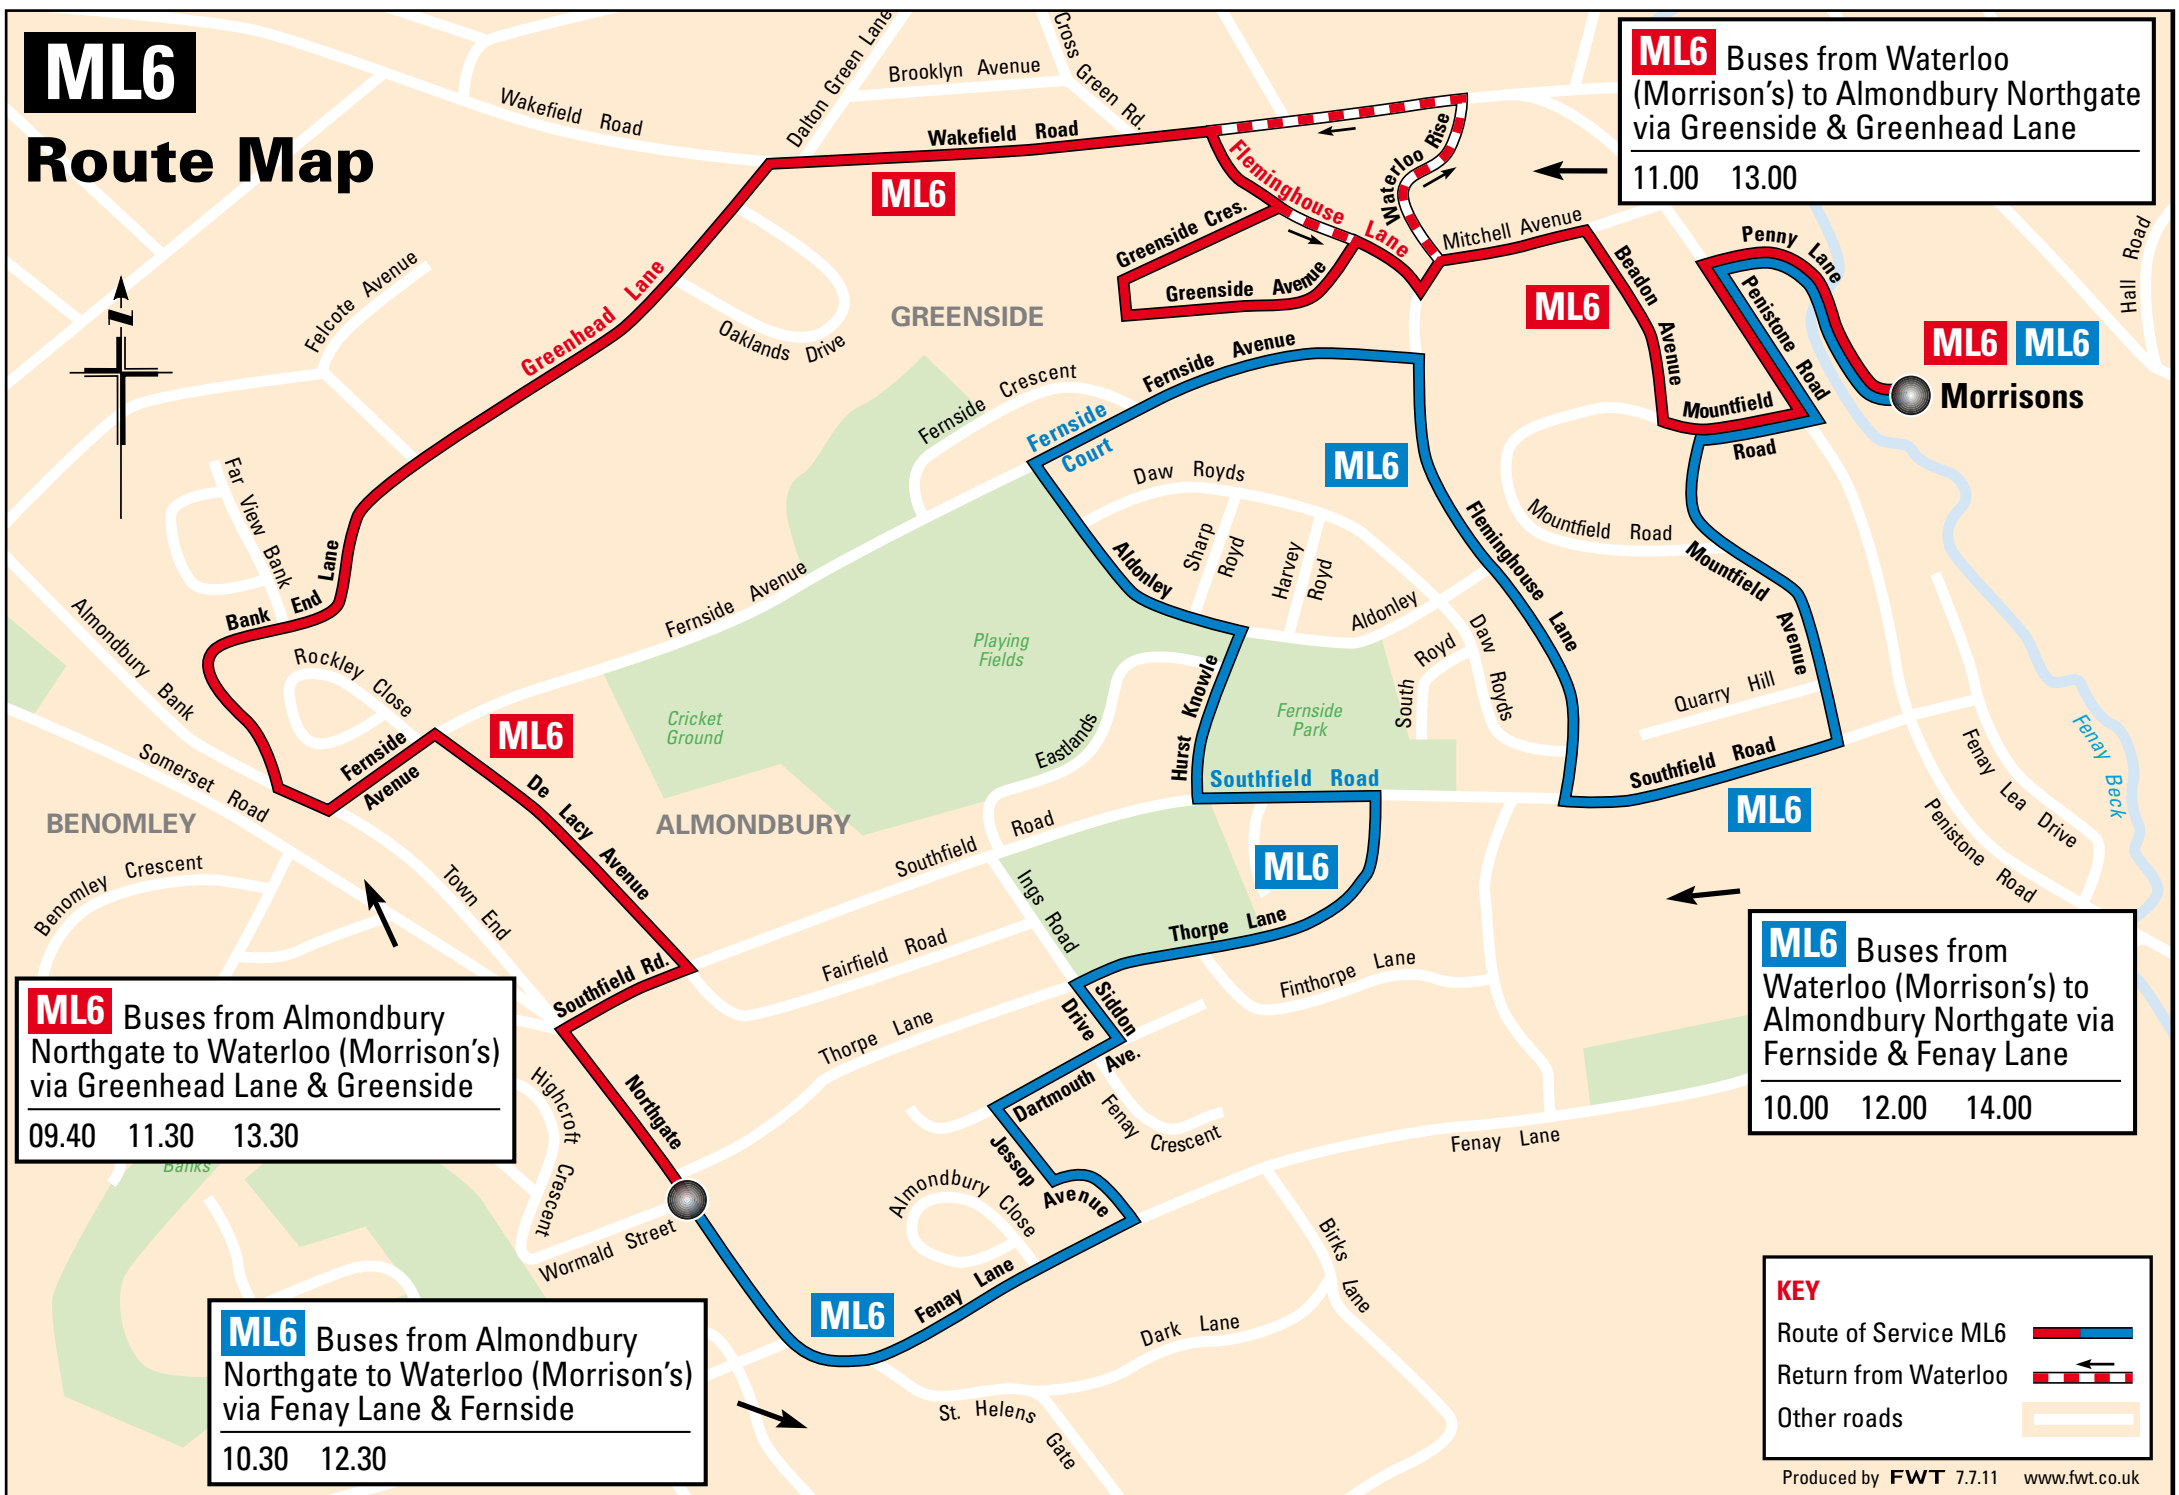

ML6

Route Map

ML6 Buses from Waterloo (Morrison's) to Almondbury Northgate via Greenside & Greenhead Lane
 11.00 13.00

ML6 Buses from Almondbury Northgate to Waterloo (Morrison's) via Greenhead Lane & Greenside
 09.40 11.30 13.30

ML6 Buses from Waterloo (Morrison's) to Almondbury Northgate via Fernside & Fenay Lane
 10.00 12.00 14.00

ML6 Buses from Almondbury Northgate to Waterloo (Morrison's) via Fenay Lane & Fernside
 10.30 12.30

KEY

- Route of Service ML6
- Return from Waterloo
- Other roads