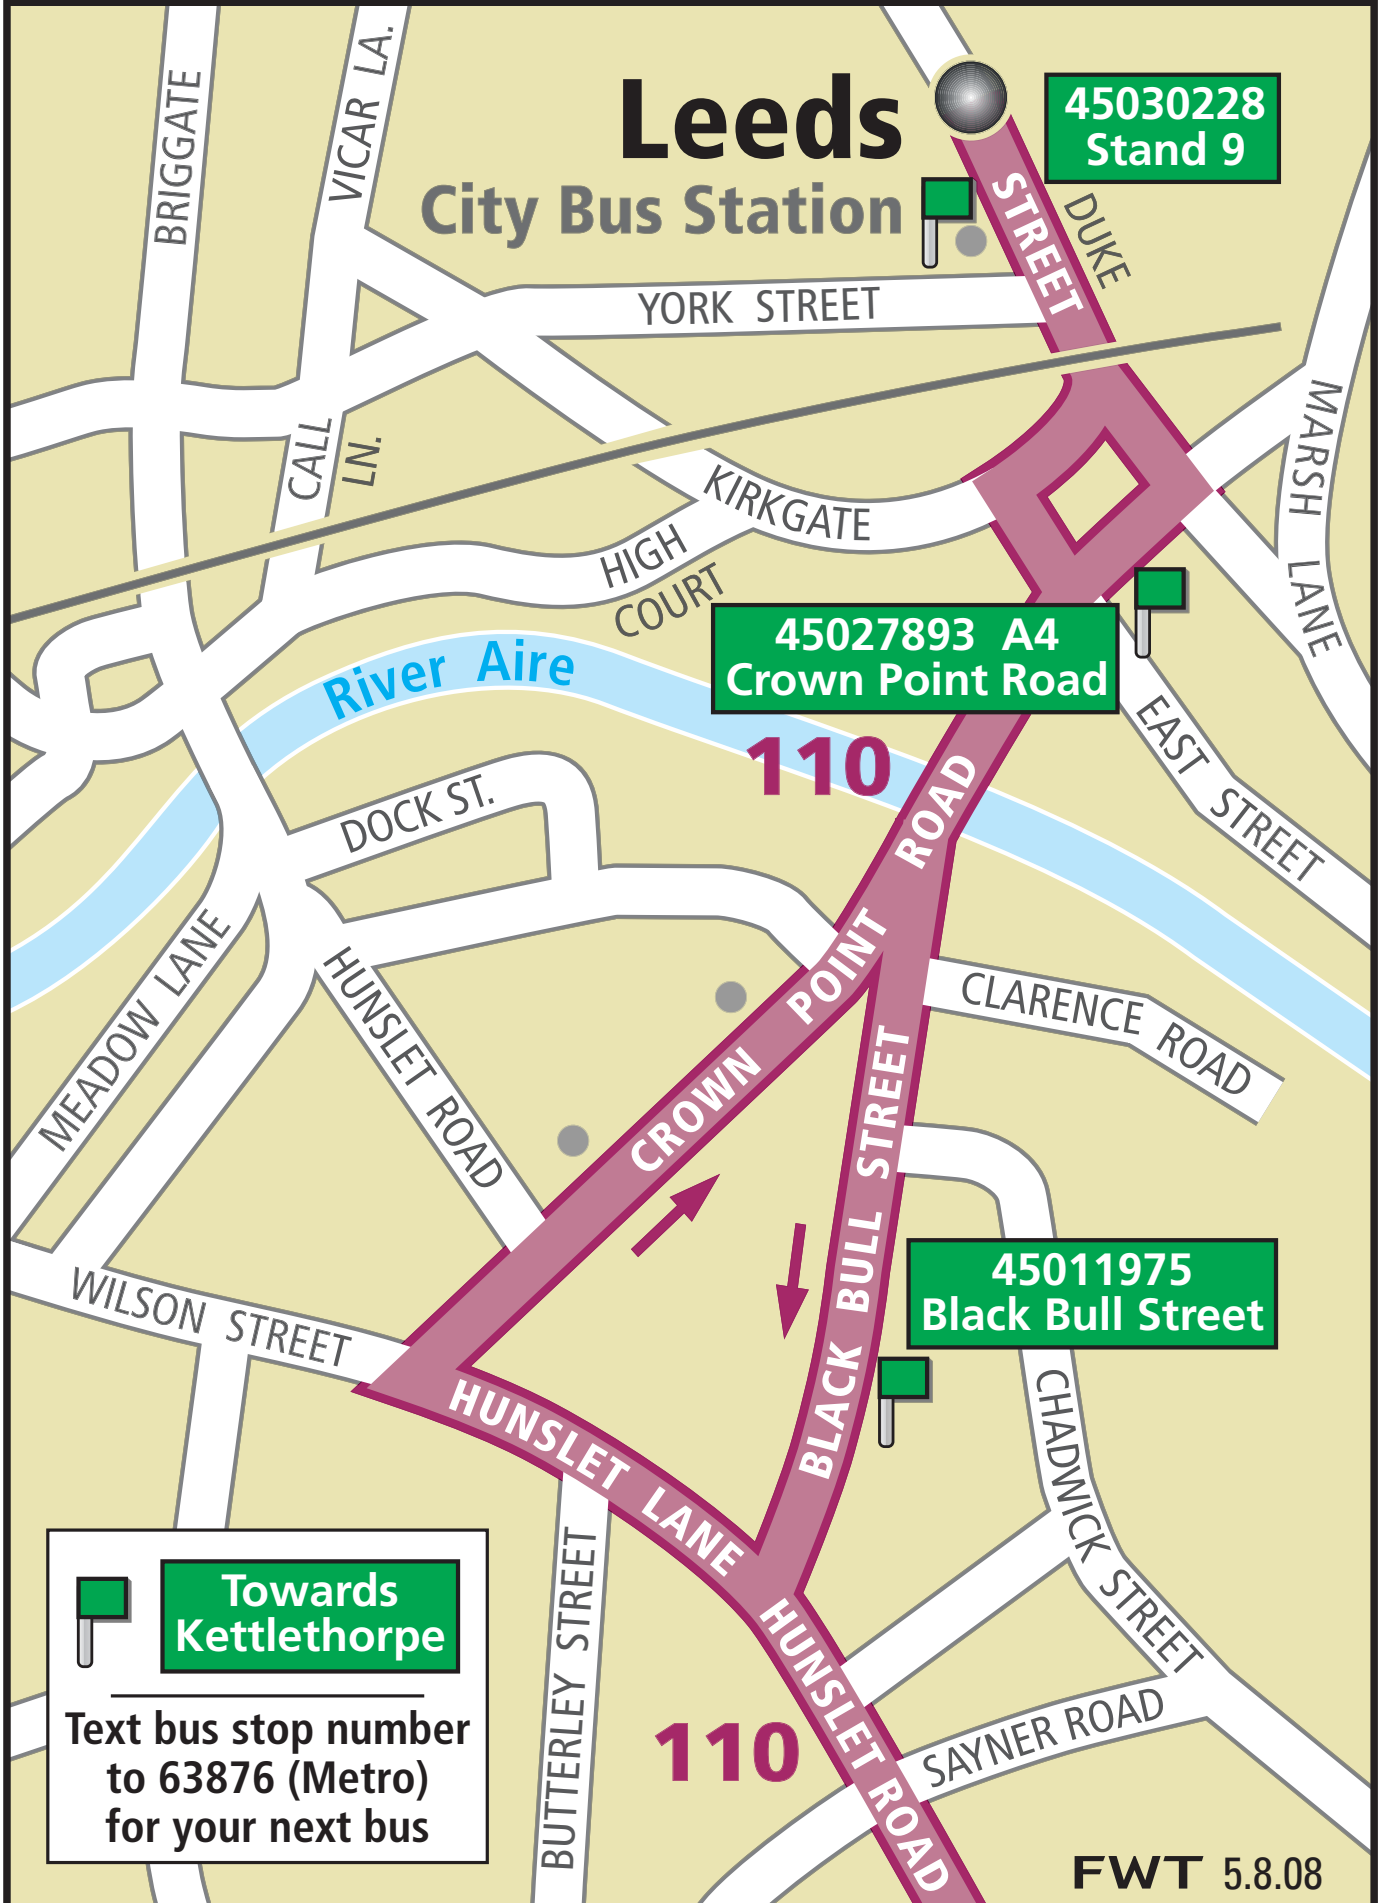

# Leeds City Centre

**Towards  
Kettlethorpe**

Text bus stop number  
to 63876 (Metro)  
for your next bus

# Wakefield City Centre