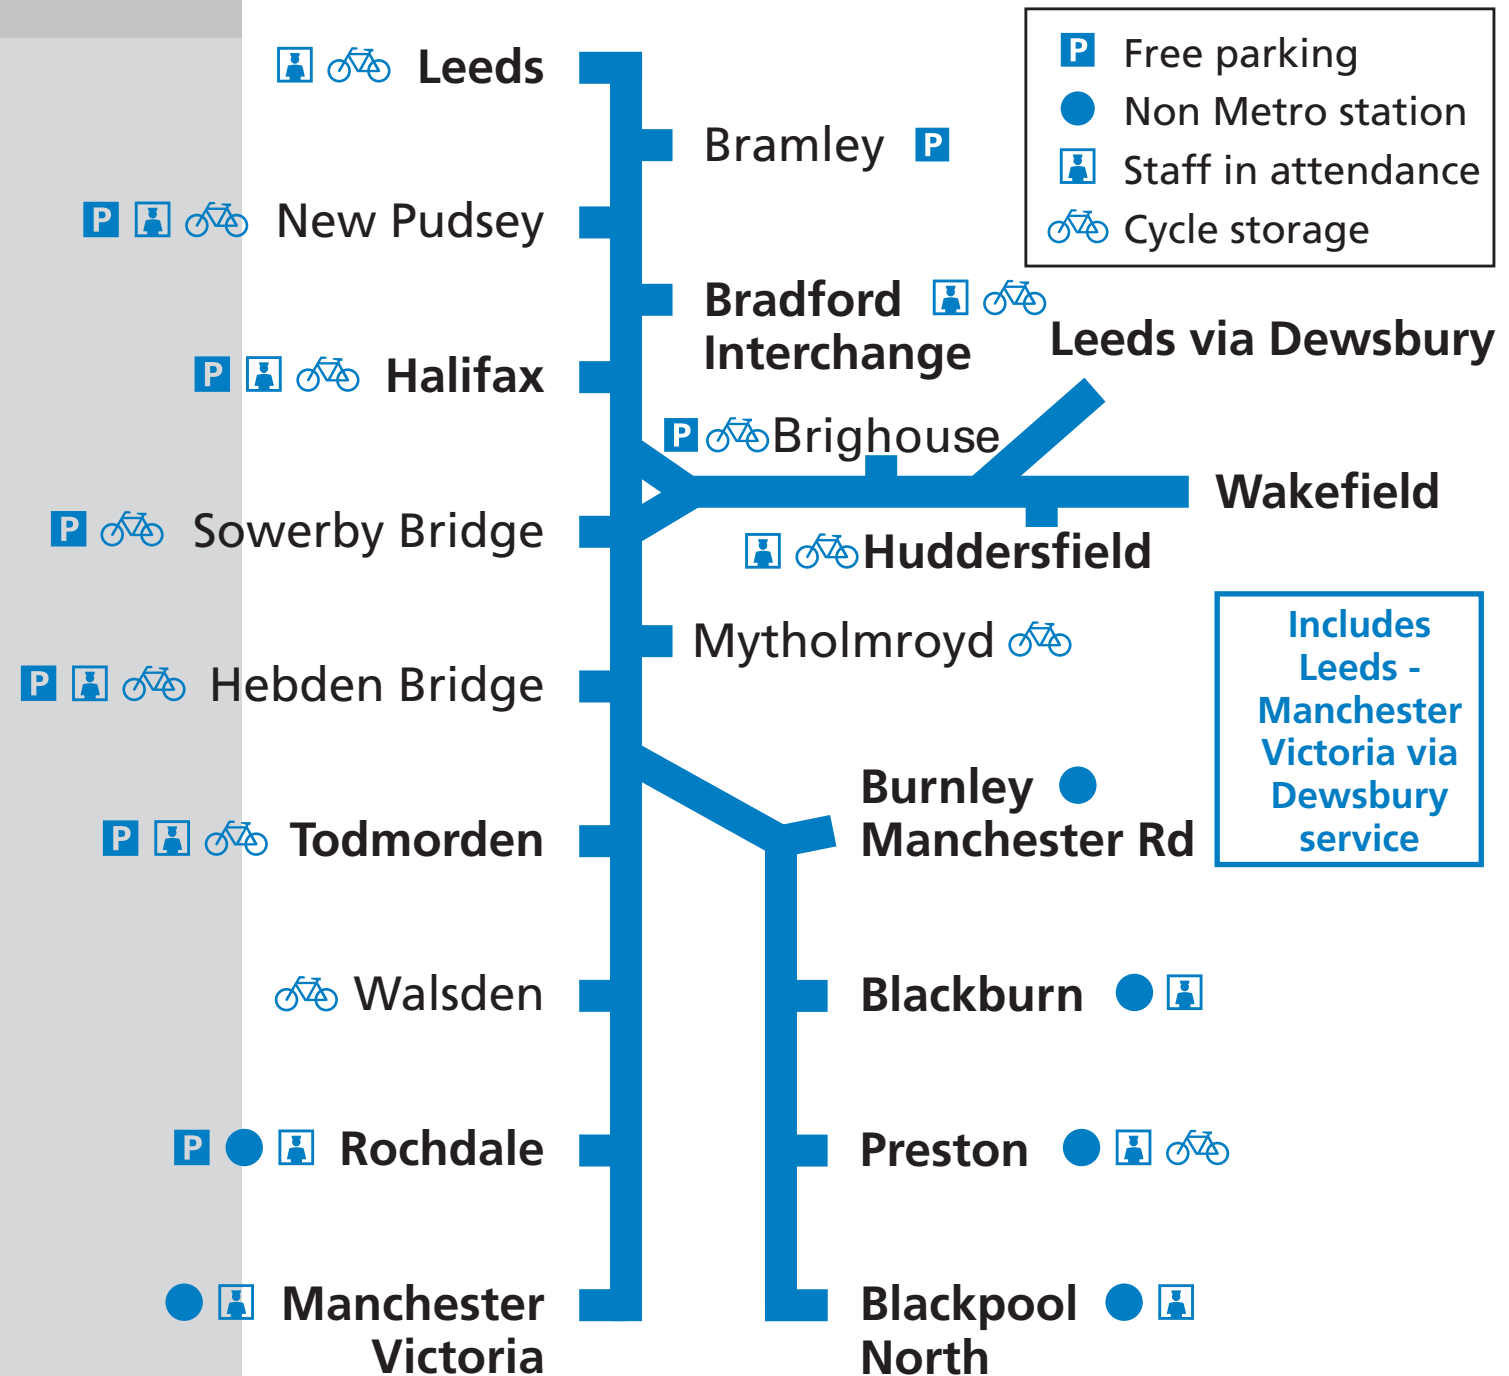

22 May to 10 December 2011

METRO

Caldervale Train Times

Including cross-Leeds through trains and trains to Blackpool

National Rail

Britain's train companies working together

Save time and download your timetables from

www.wymetro.com

Caldervale Line Timetable

West Yorkshire local rail services between Leeds and Hebden Bridge / Walsden are operated by Northern on behalf of Metro.

This timetable shows all trains between Leeds and Manchester Victoria/ Blackpool North via Bradford Interchange and Halifax. It also shows trains between Leeds, Halifax and Huddersfield/ Wakefield and between Leeds and Manchester via Brighouse. Cross-Leeds through trains are also shown.

Other trains run between Leeds, Huddersfield and Manchester (see Huddersfield Line timetable) and between Leeds and York/ Selby (see York & Selby Lines timetable).

What's new in this timetable

From Sunday 22 May 2011, there will be improvements to the East Coast route between West Yorkshire and London. There will also be other improvements to services throughout West Yorkshire.