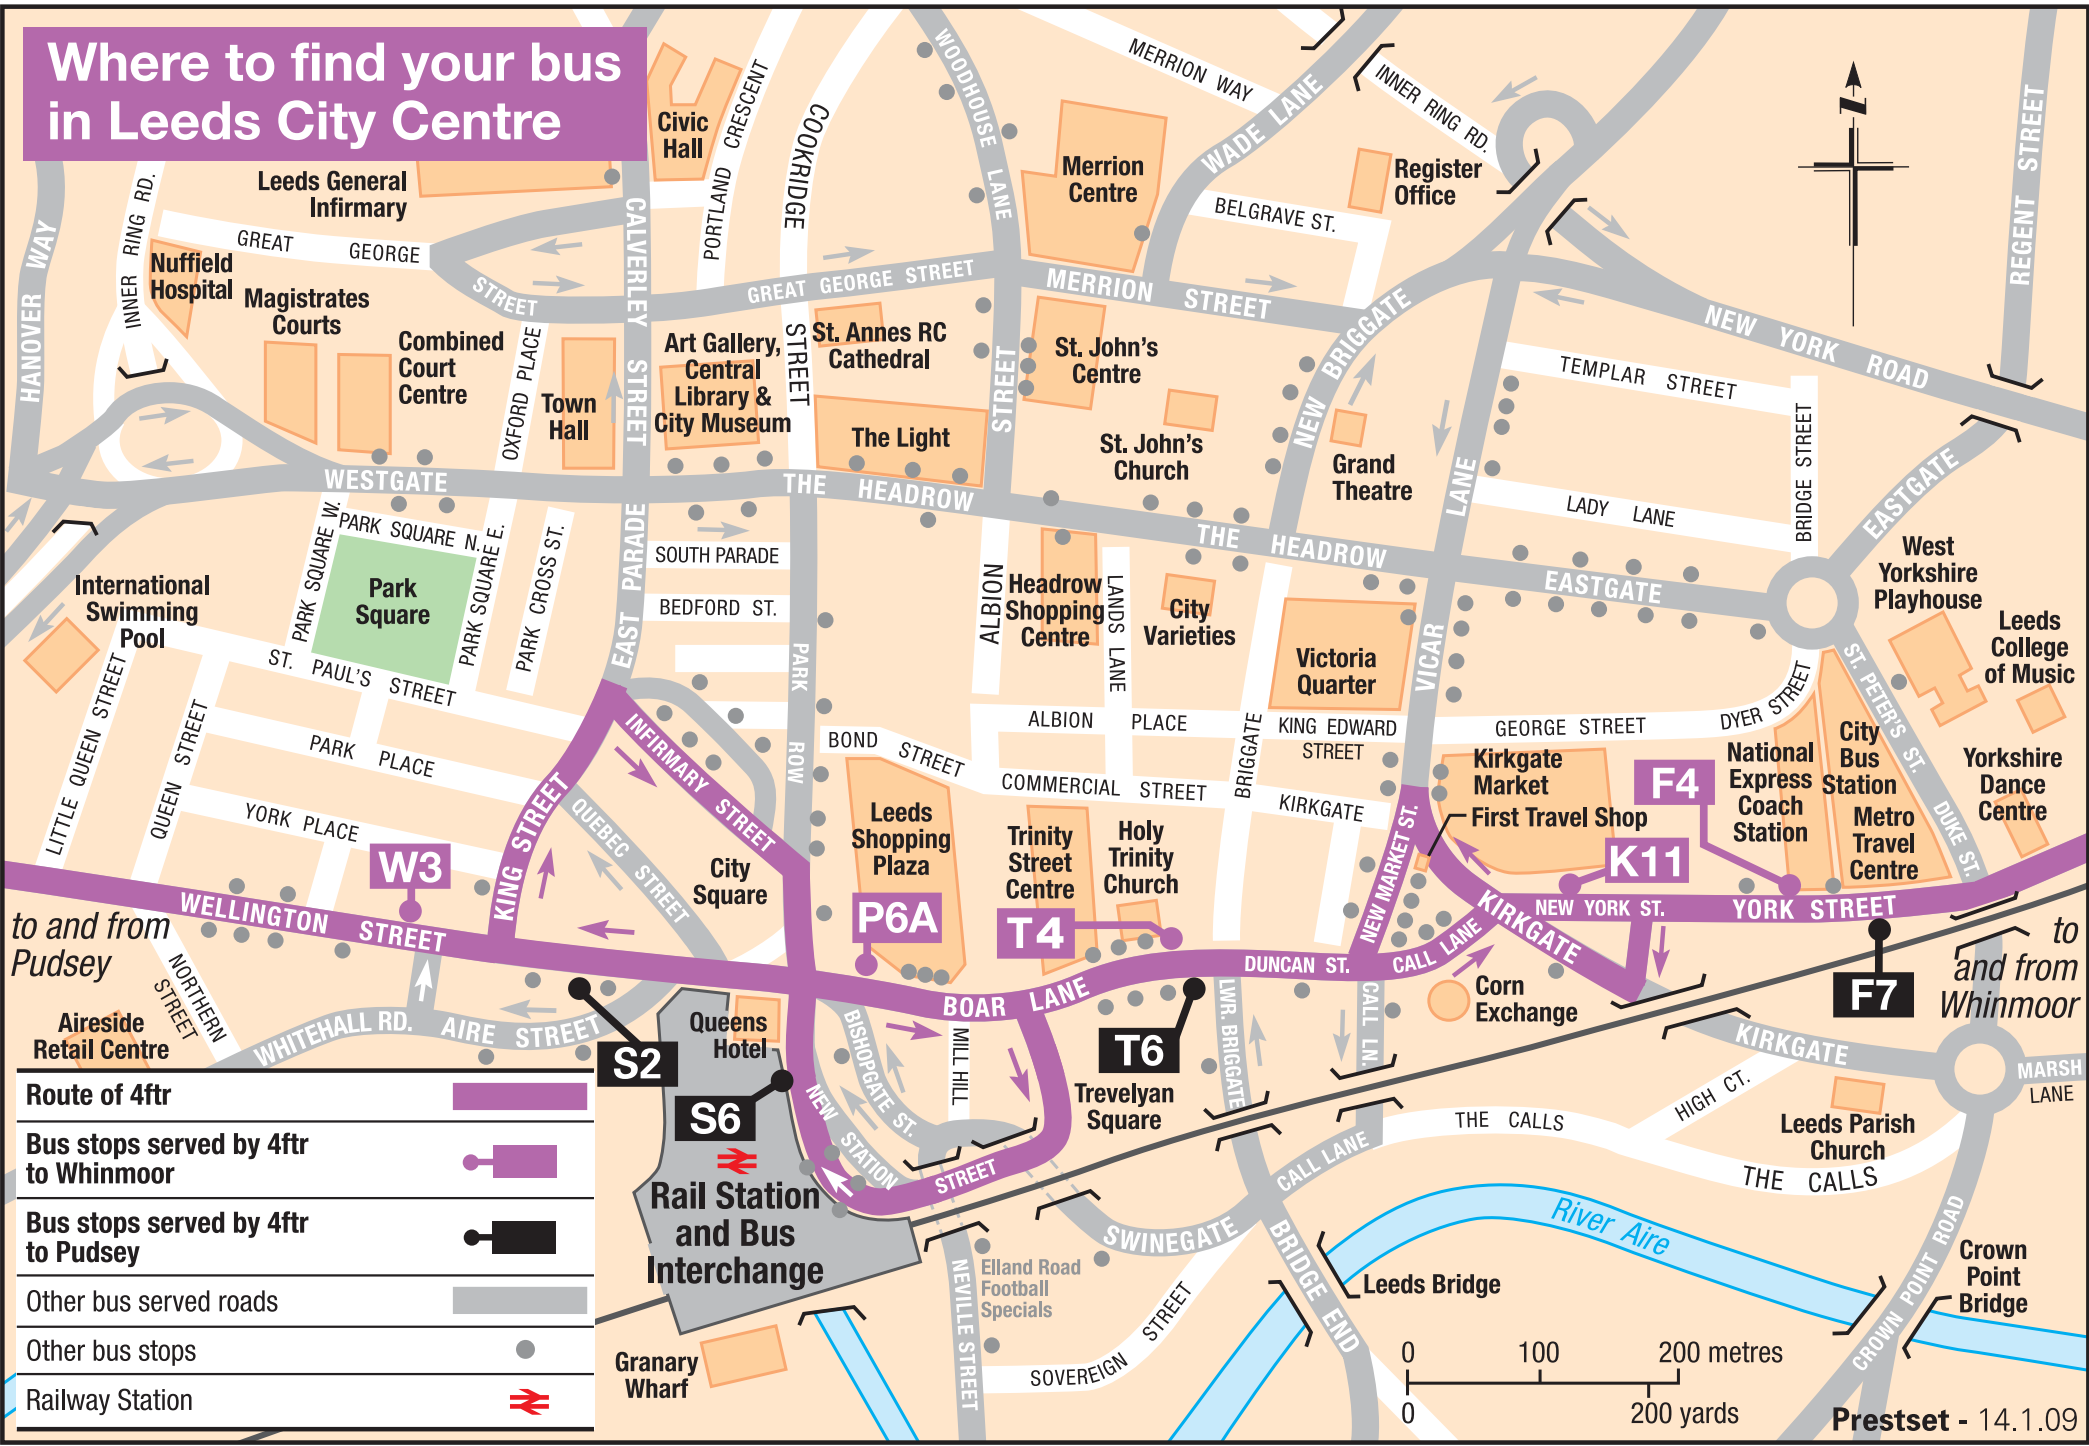

4ftr

Route of 4ftr - 10 minutes Mon-Sat daytime	
Terminus Points	
Boarding Stops	

Where to find your bus in Leeds City Centre

Route of 4ft	
Bus stops served by 4ft to Whinmoor	
Bus stops served by 4ft to Pudsey	
Other bus served roads	
Other bus stops	
Railway Station	