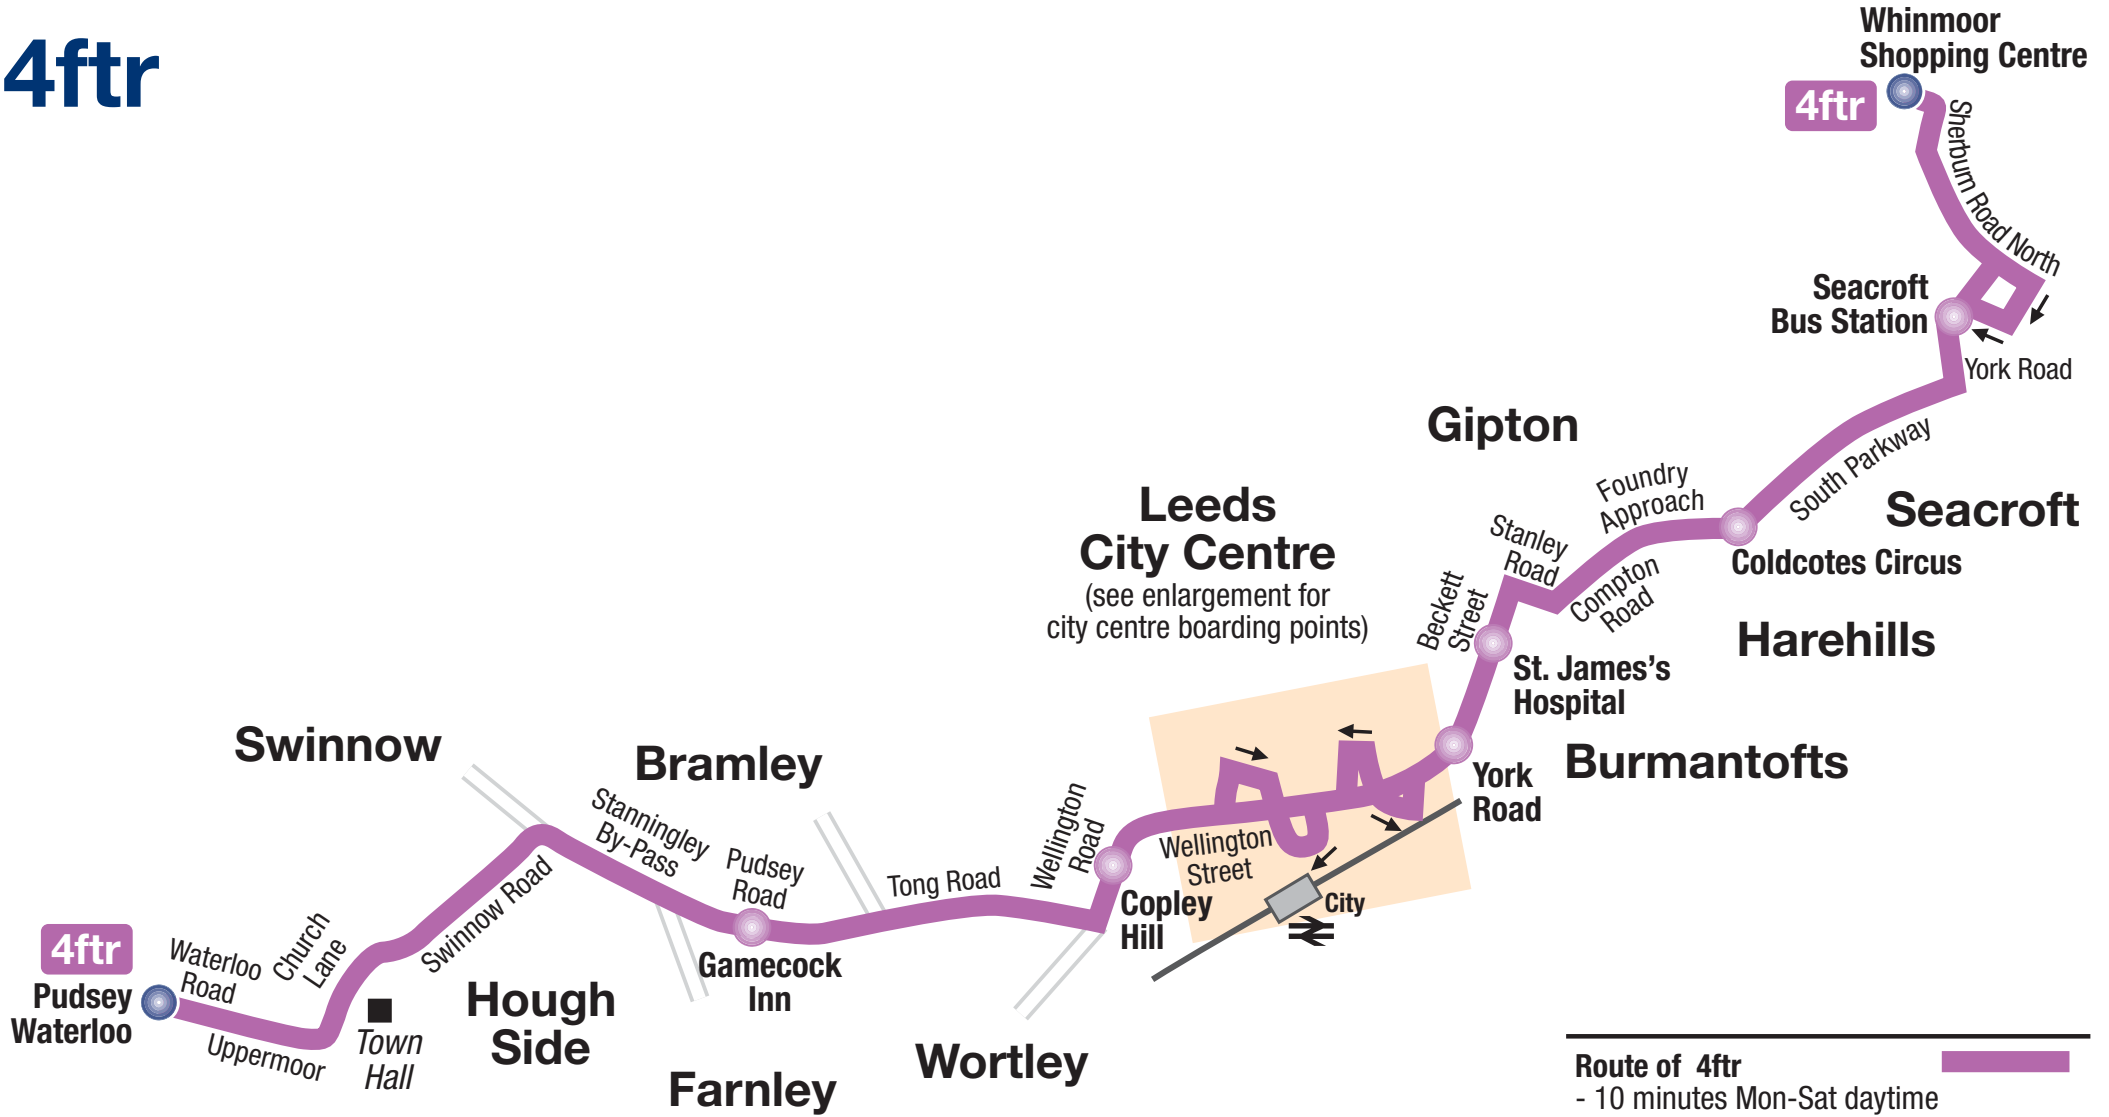

4ftr

Route of 4ftr - 10 minutes Mon-Sat daytime	
Terminus Points	
Boarding Stops	

Where to find your bus in Leeds City Centre