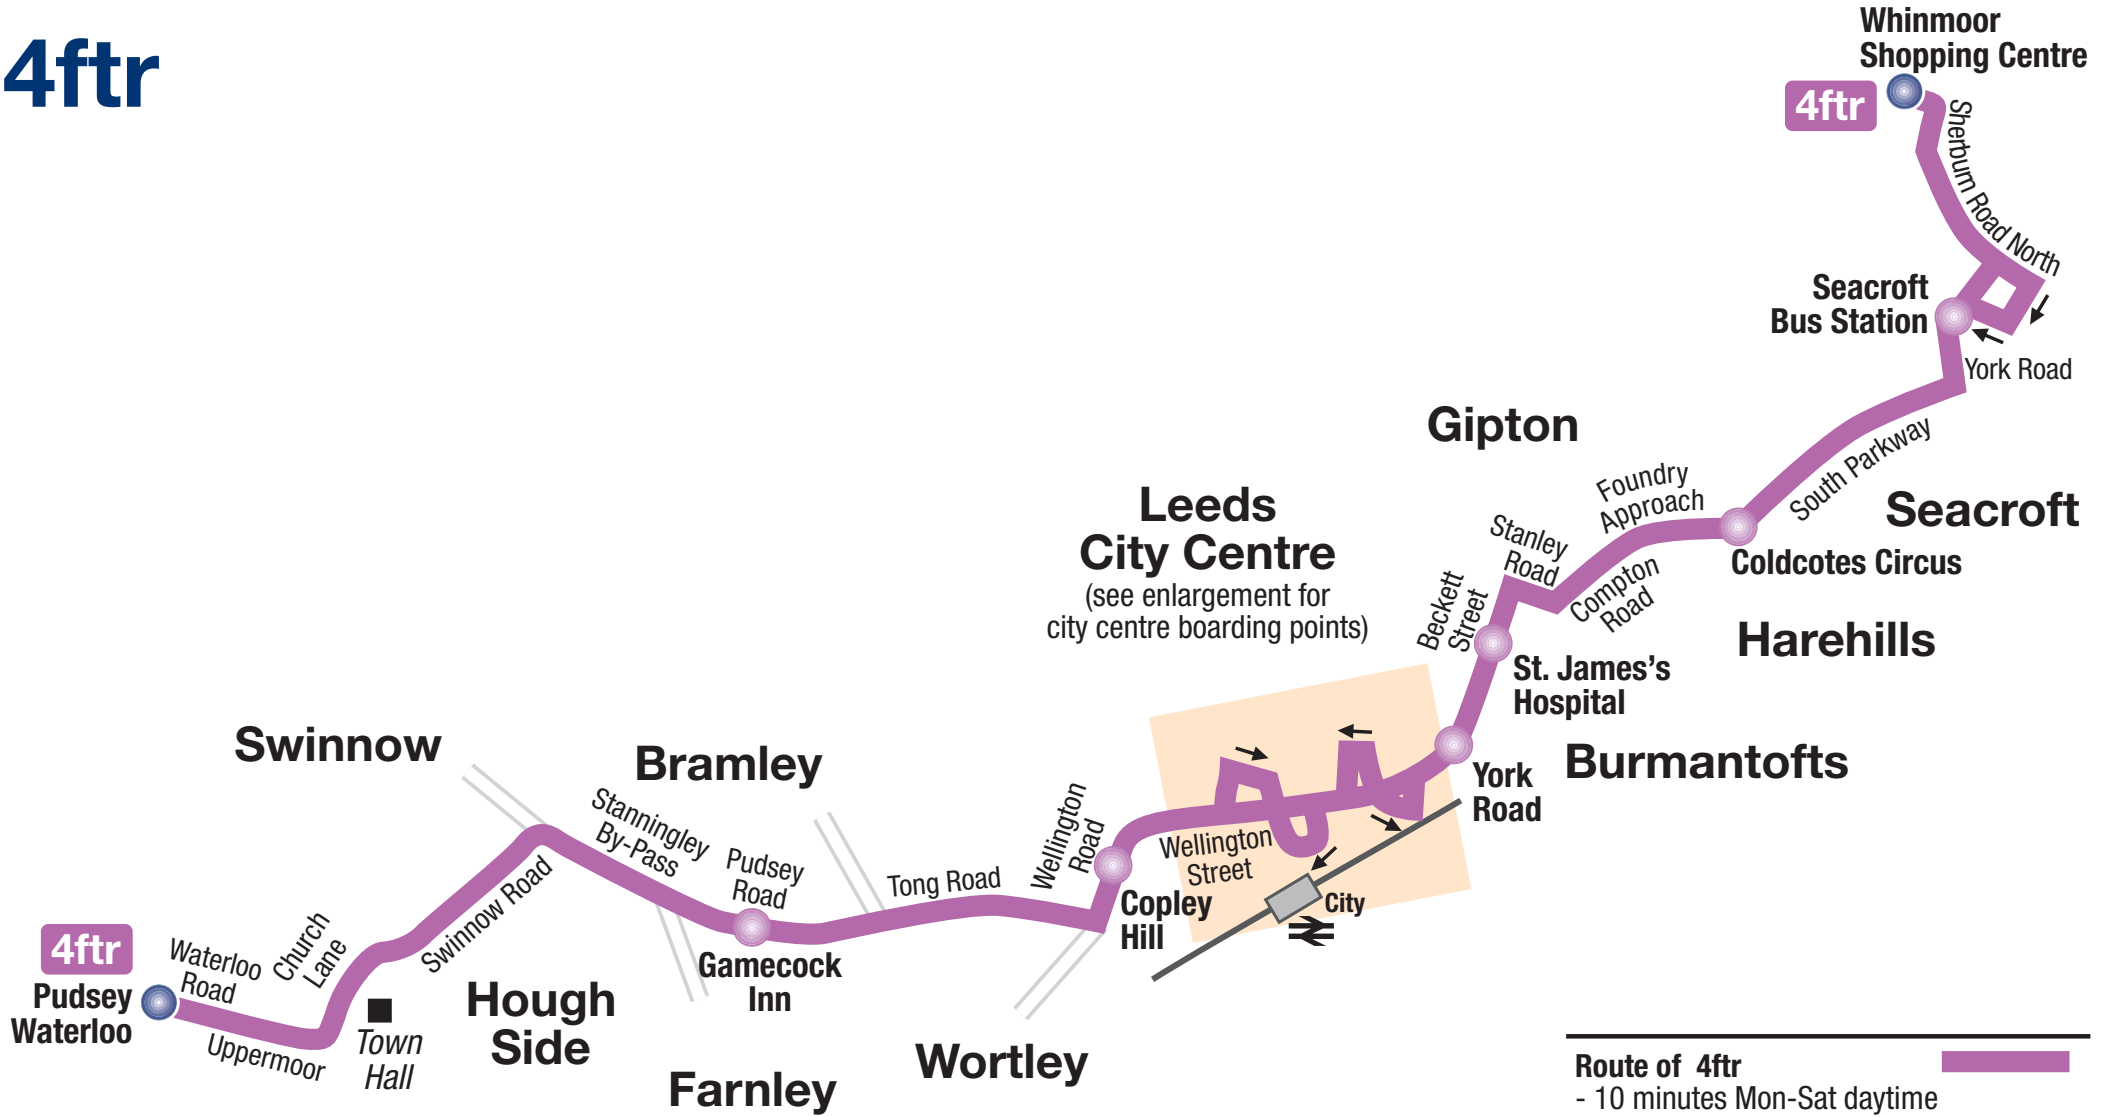

4ftr

Route of 4ftr - 10 minutes Mon-Sat daytime	
Terminus Points	
Boarding Stops	

Where to find your bus in Leeds City Centre

Route of 4ft	
Bus stops served by 4ft to Whinmoor	
Bus stops served by 4ft to Pudsey	
Other bus served roads	
Other bus stops	
Railway Station	