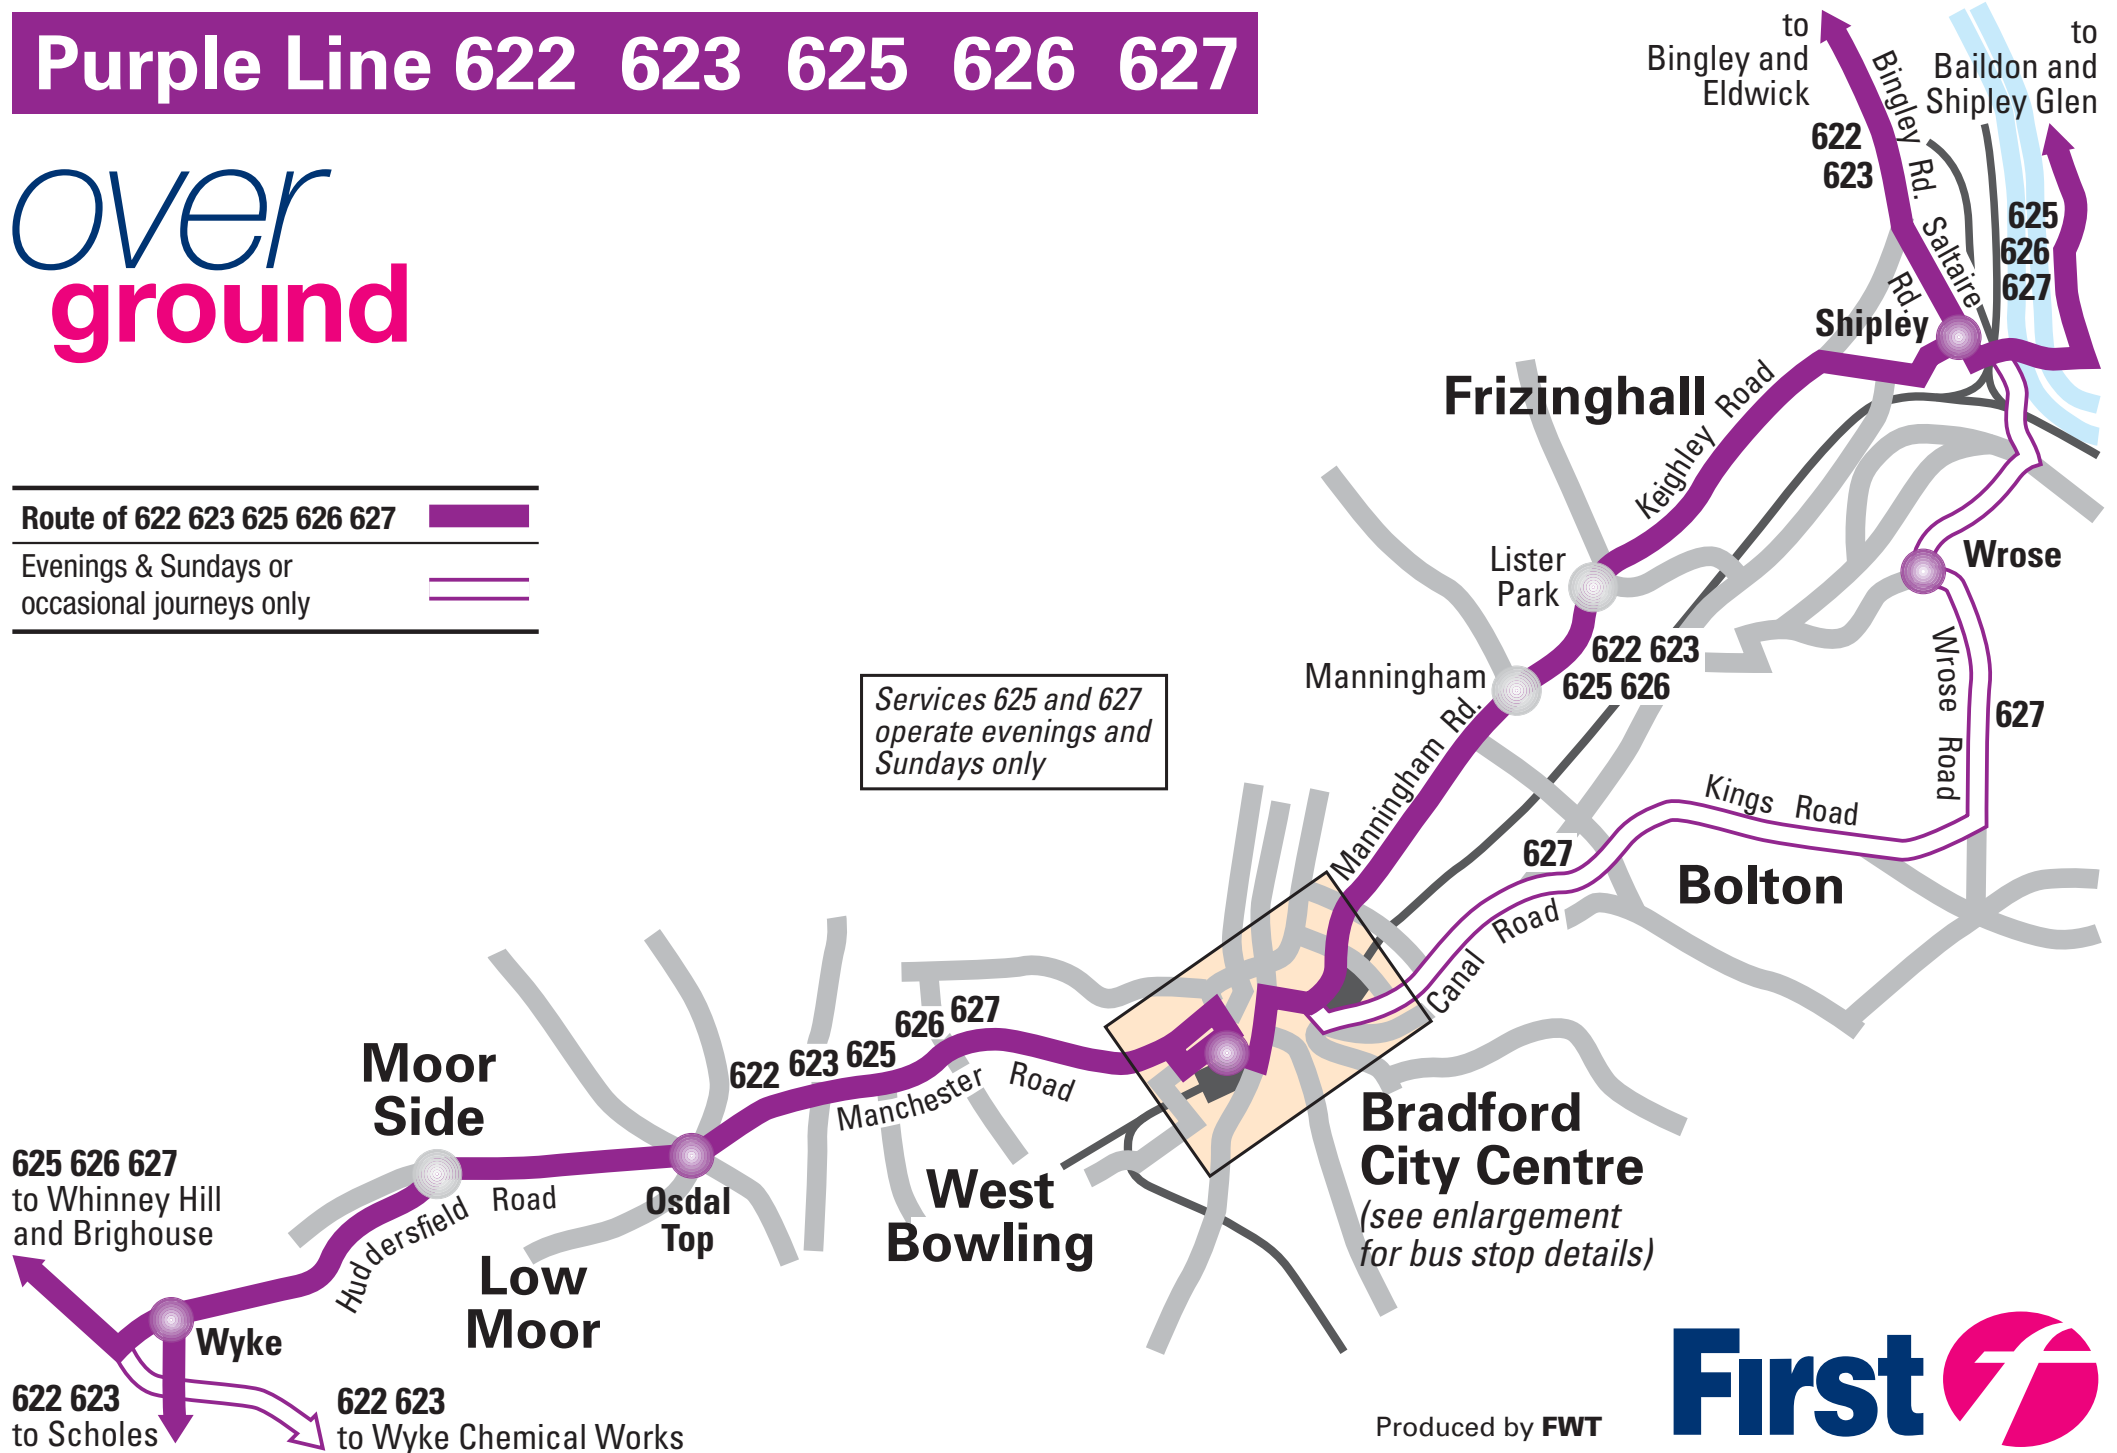

Purple Line 622 623 625 626 627

over
ground

Route of 622 623 625 626 627

Evenings & Sundays or
occasional journeys only

Produced by **FWT**

Where to find your bus in Bradford City Centre