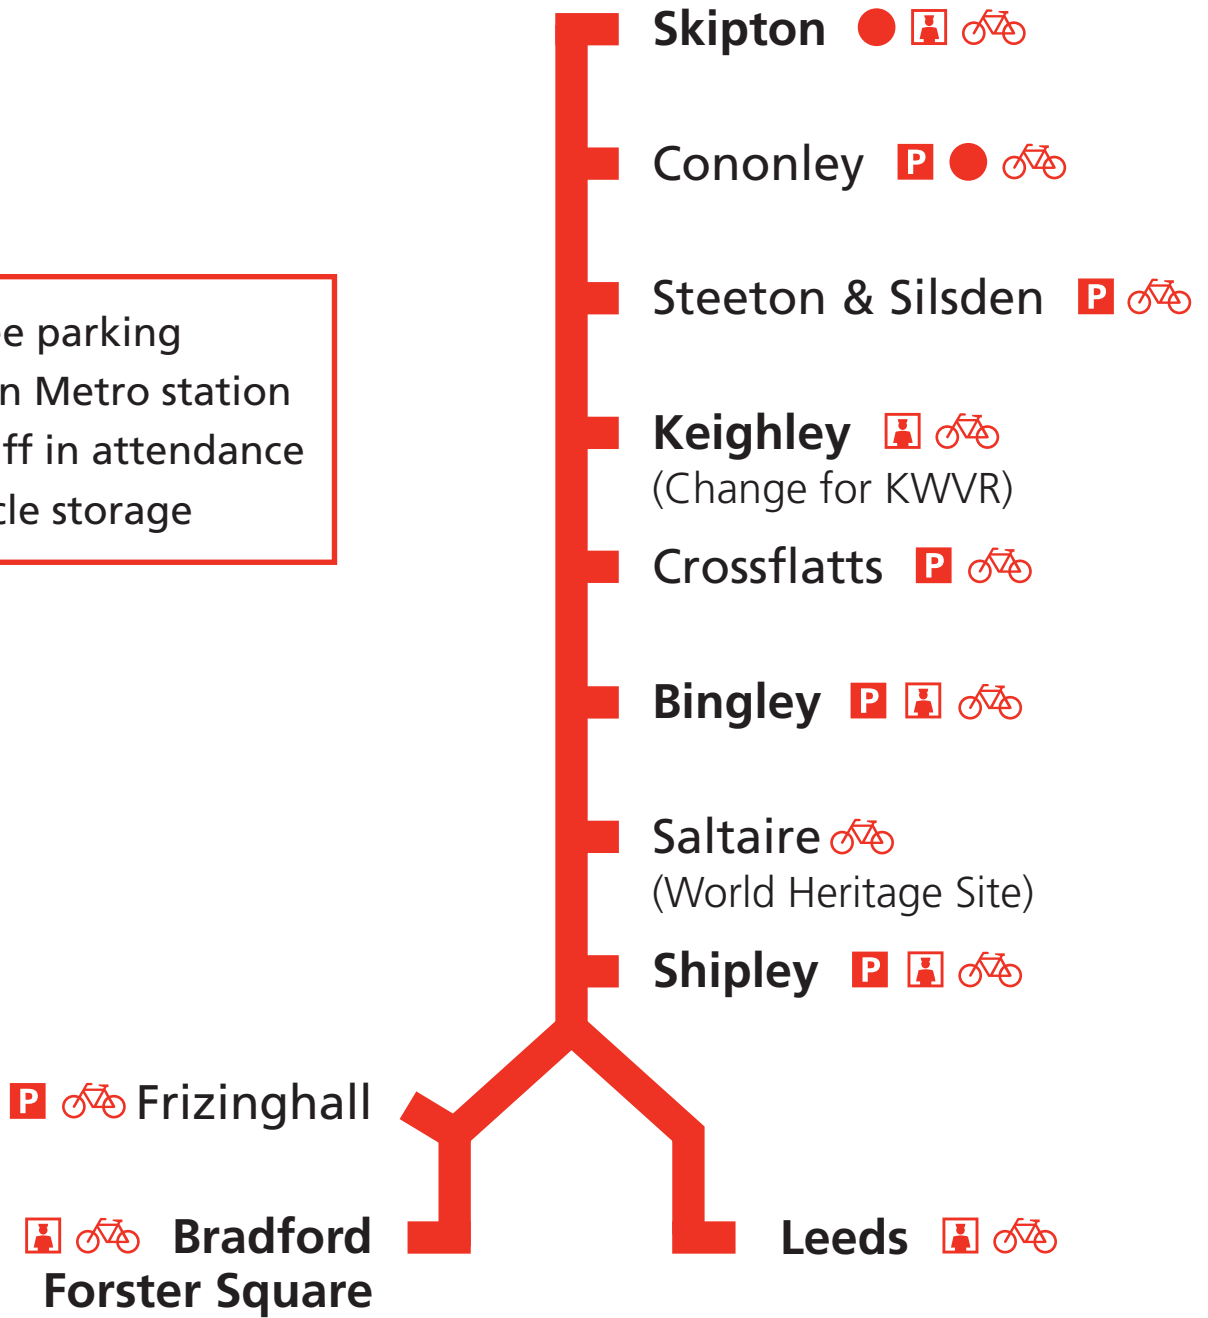

22 May to 10 December 2011

METRO

Airedale Train Times

P	Free parking
●	Non Metro station
	Staff in attendance
	Cycle storage

Including trains to Carlisle /
Morecambe and KWVR

National Rail
Britain's train companies working together