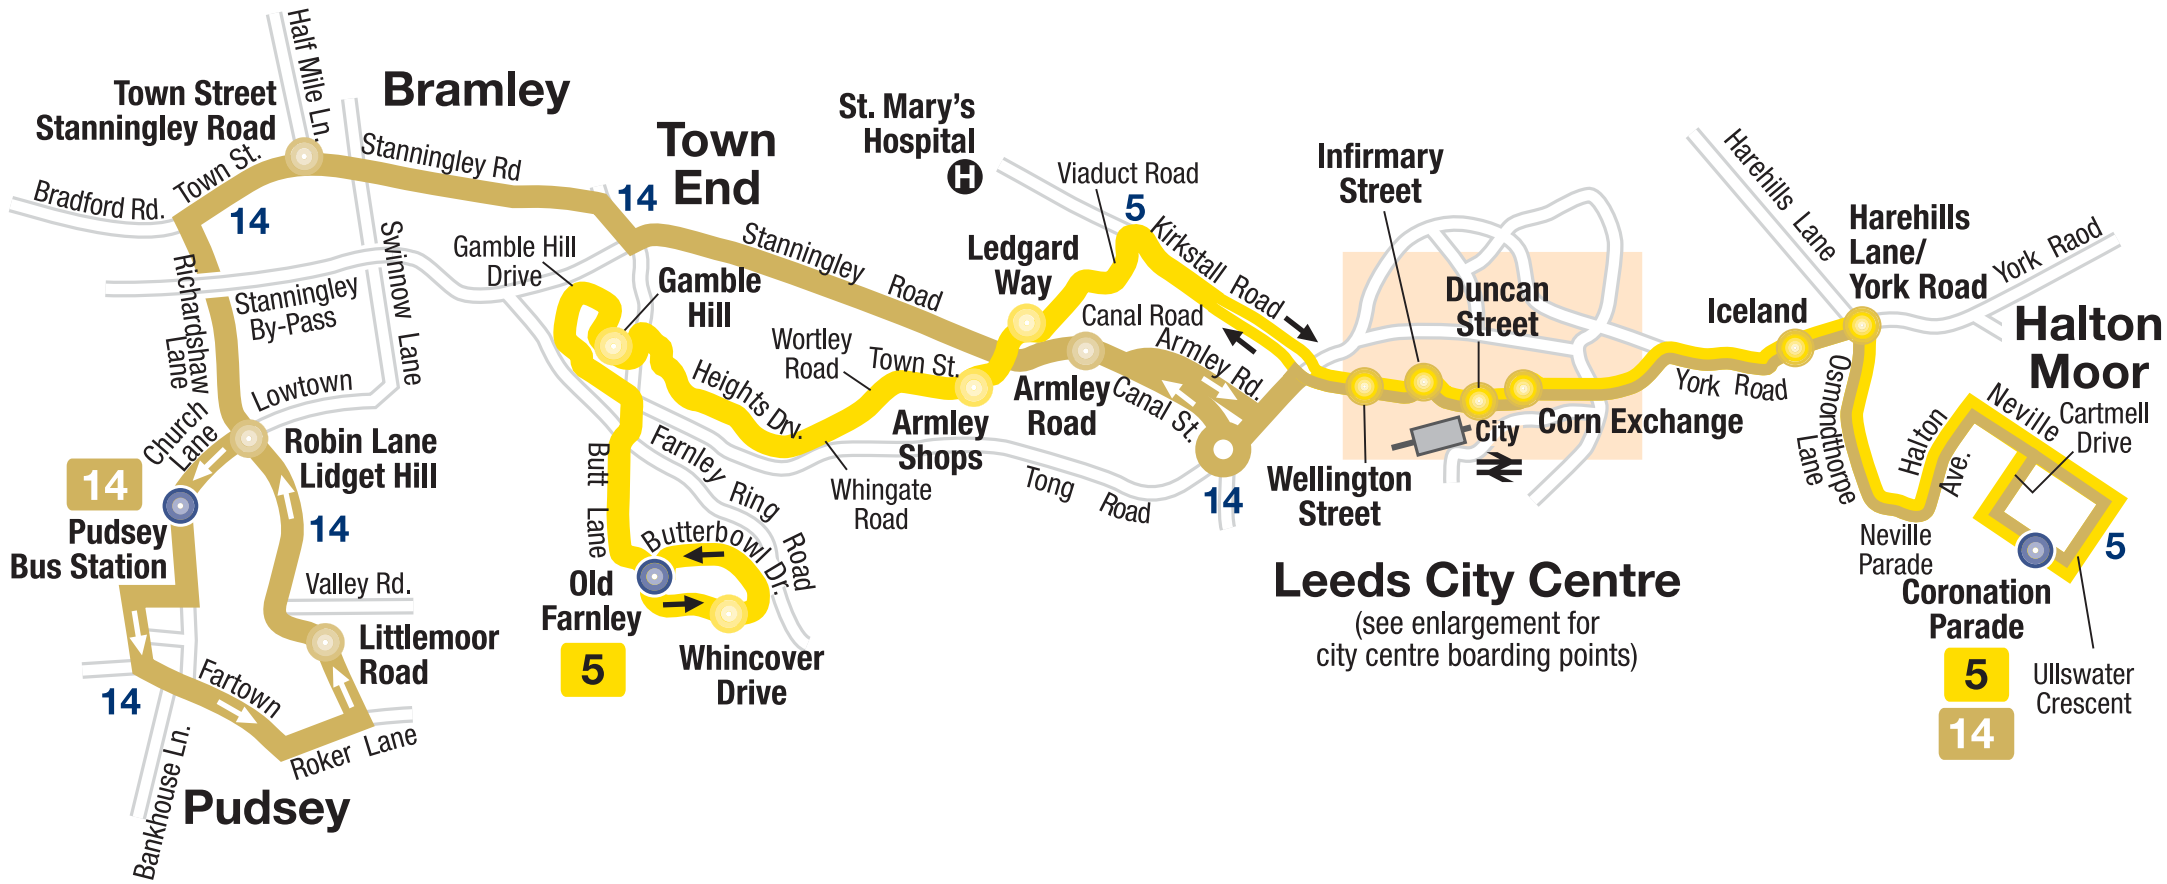

# 5 14

Route of 5	
Route of 14	
Terminus Points	
Main Bus Stops	
Bus runs in direction of arrow	

# Where to find your bus in Leeds City Centre

Route of Line 5/14	
Bus stops served by Yellow Line 5 to Halton Moor	
Bus stops served by Beige Line 14 to Halton Moor	
Bus stops served by Line 5/14 to Old Farnley/Pudsey	
Other bus served roads	
Other bus stops	
Railway Station	