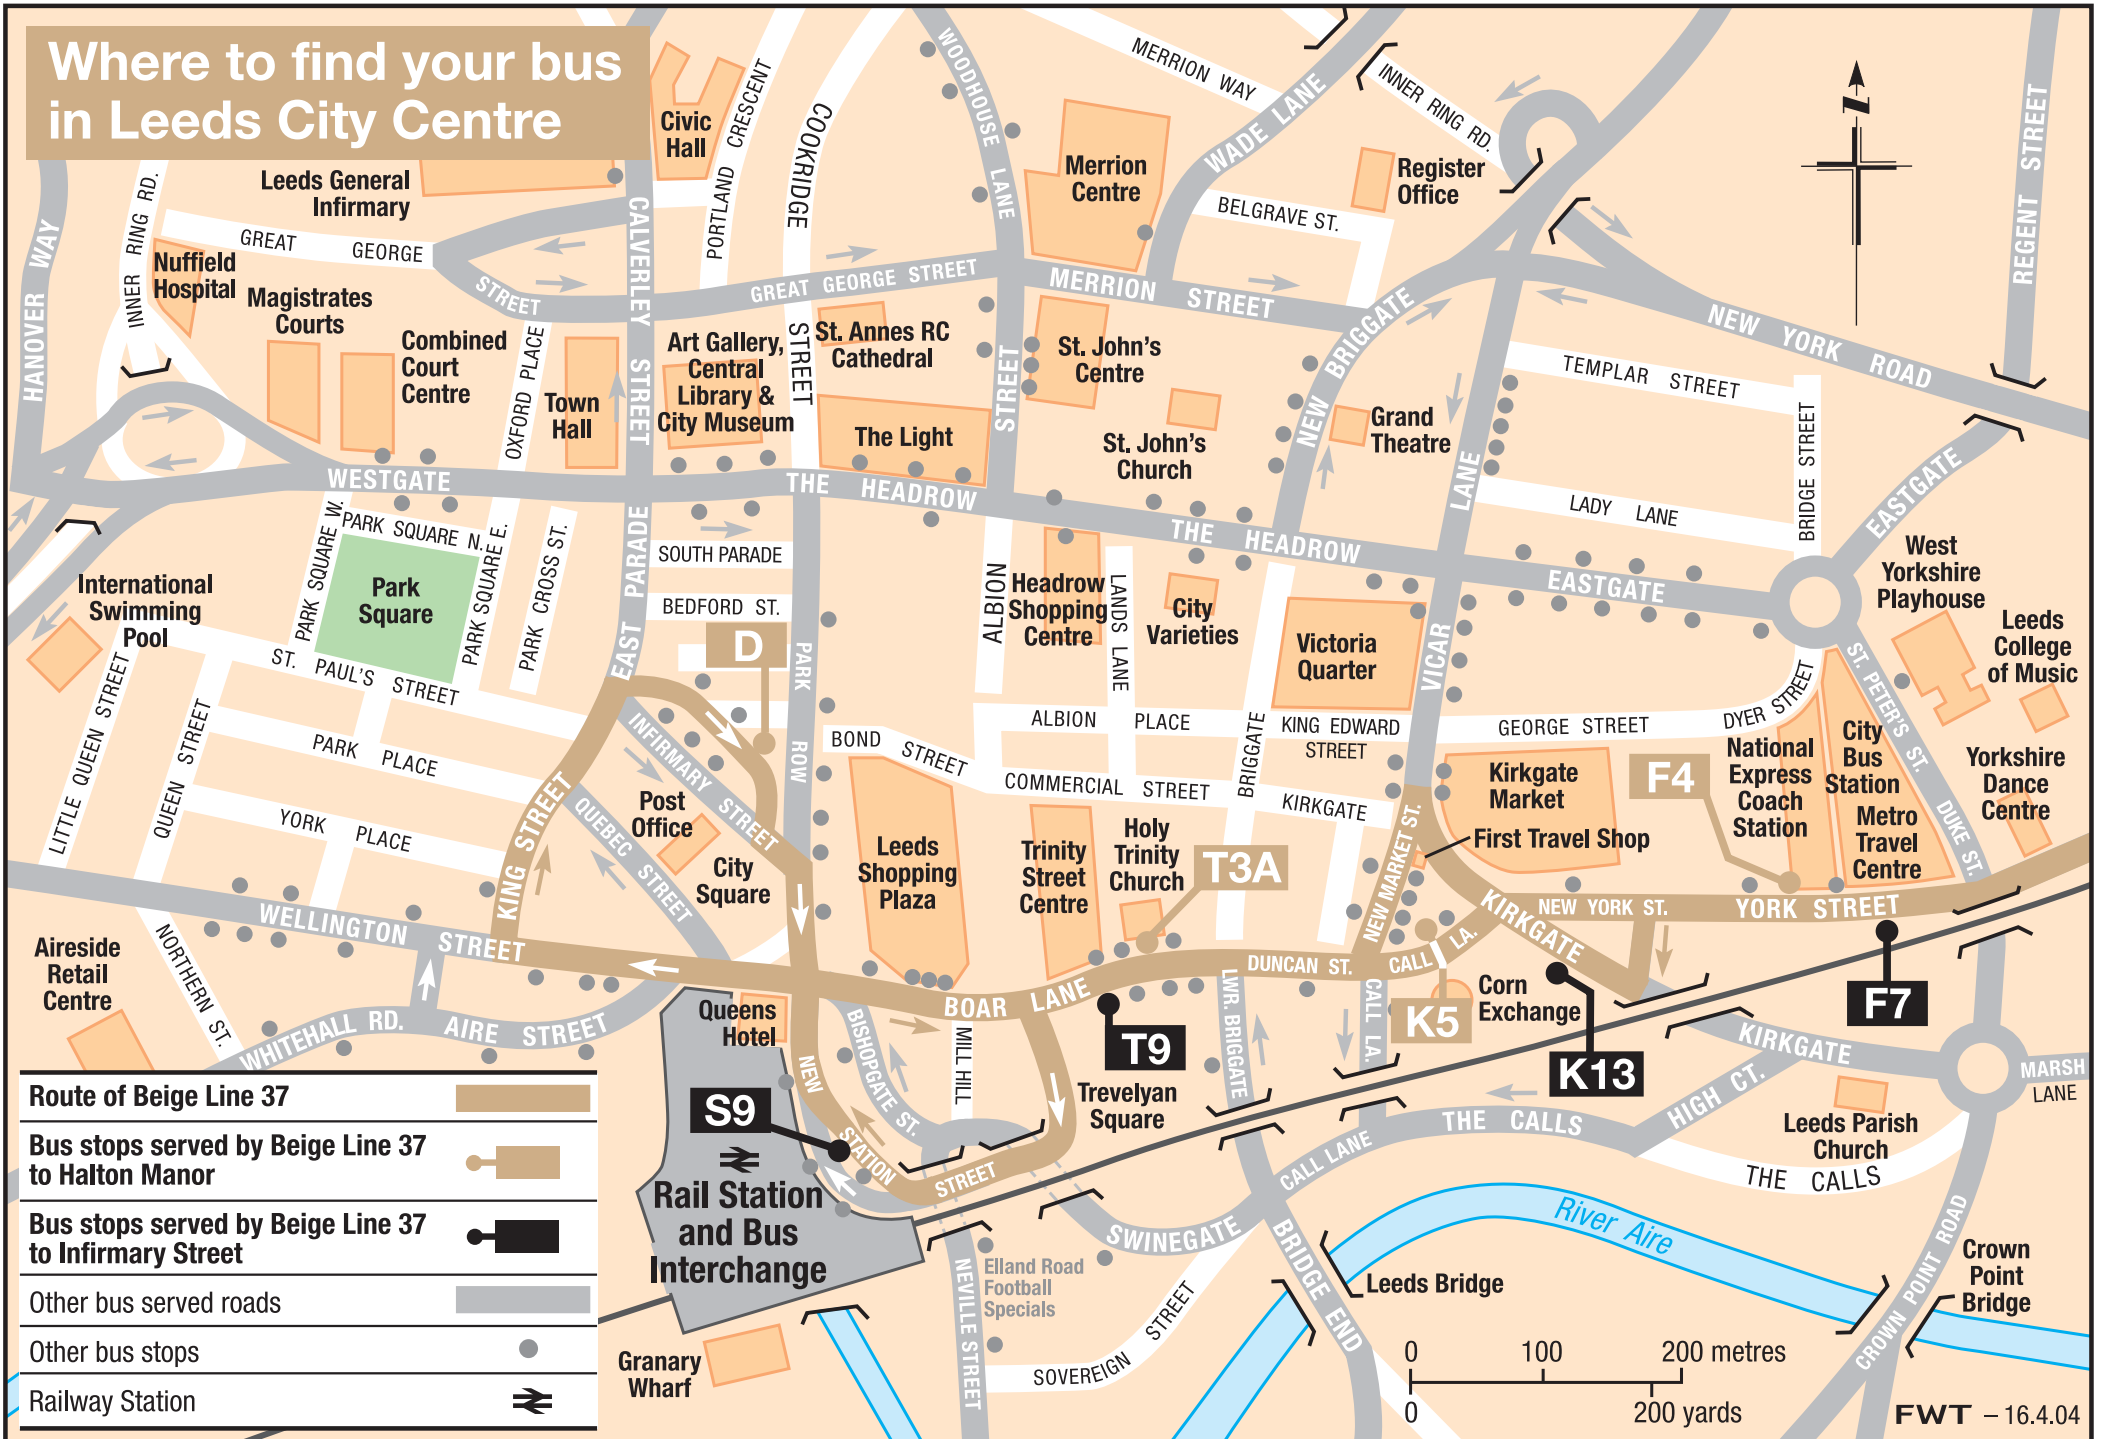

** Runs evenings and Sundays only*

37/37A

Where to find your bus in Leeds City Centre

Route of Beige Line 37	
Bus stops served by Beige Line 37 to Halton Manor	
Bus stops served by Beige Line 37 to Infirmary Street	
Other bus served roads	
Other bus stops	
Railway Station	