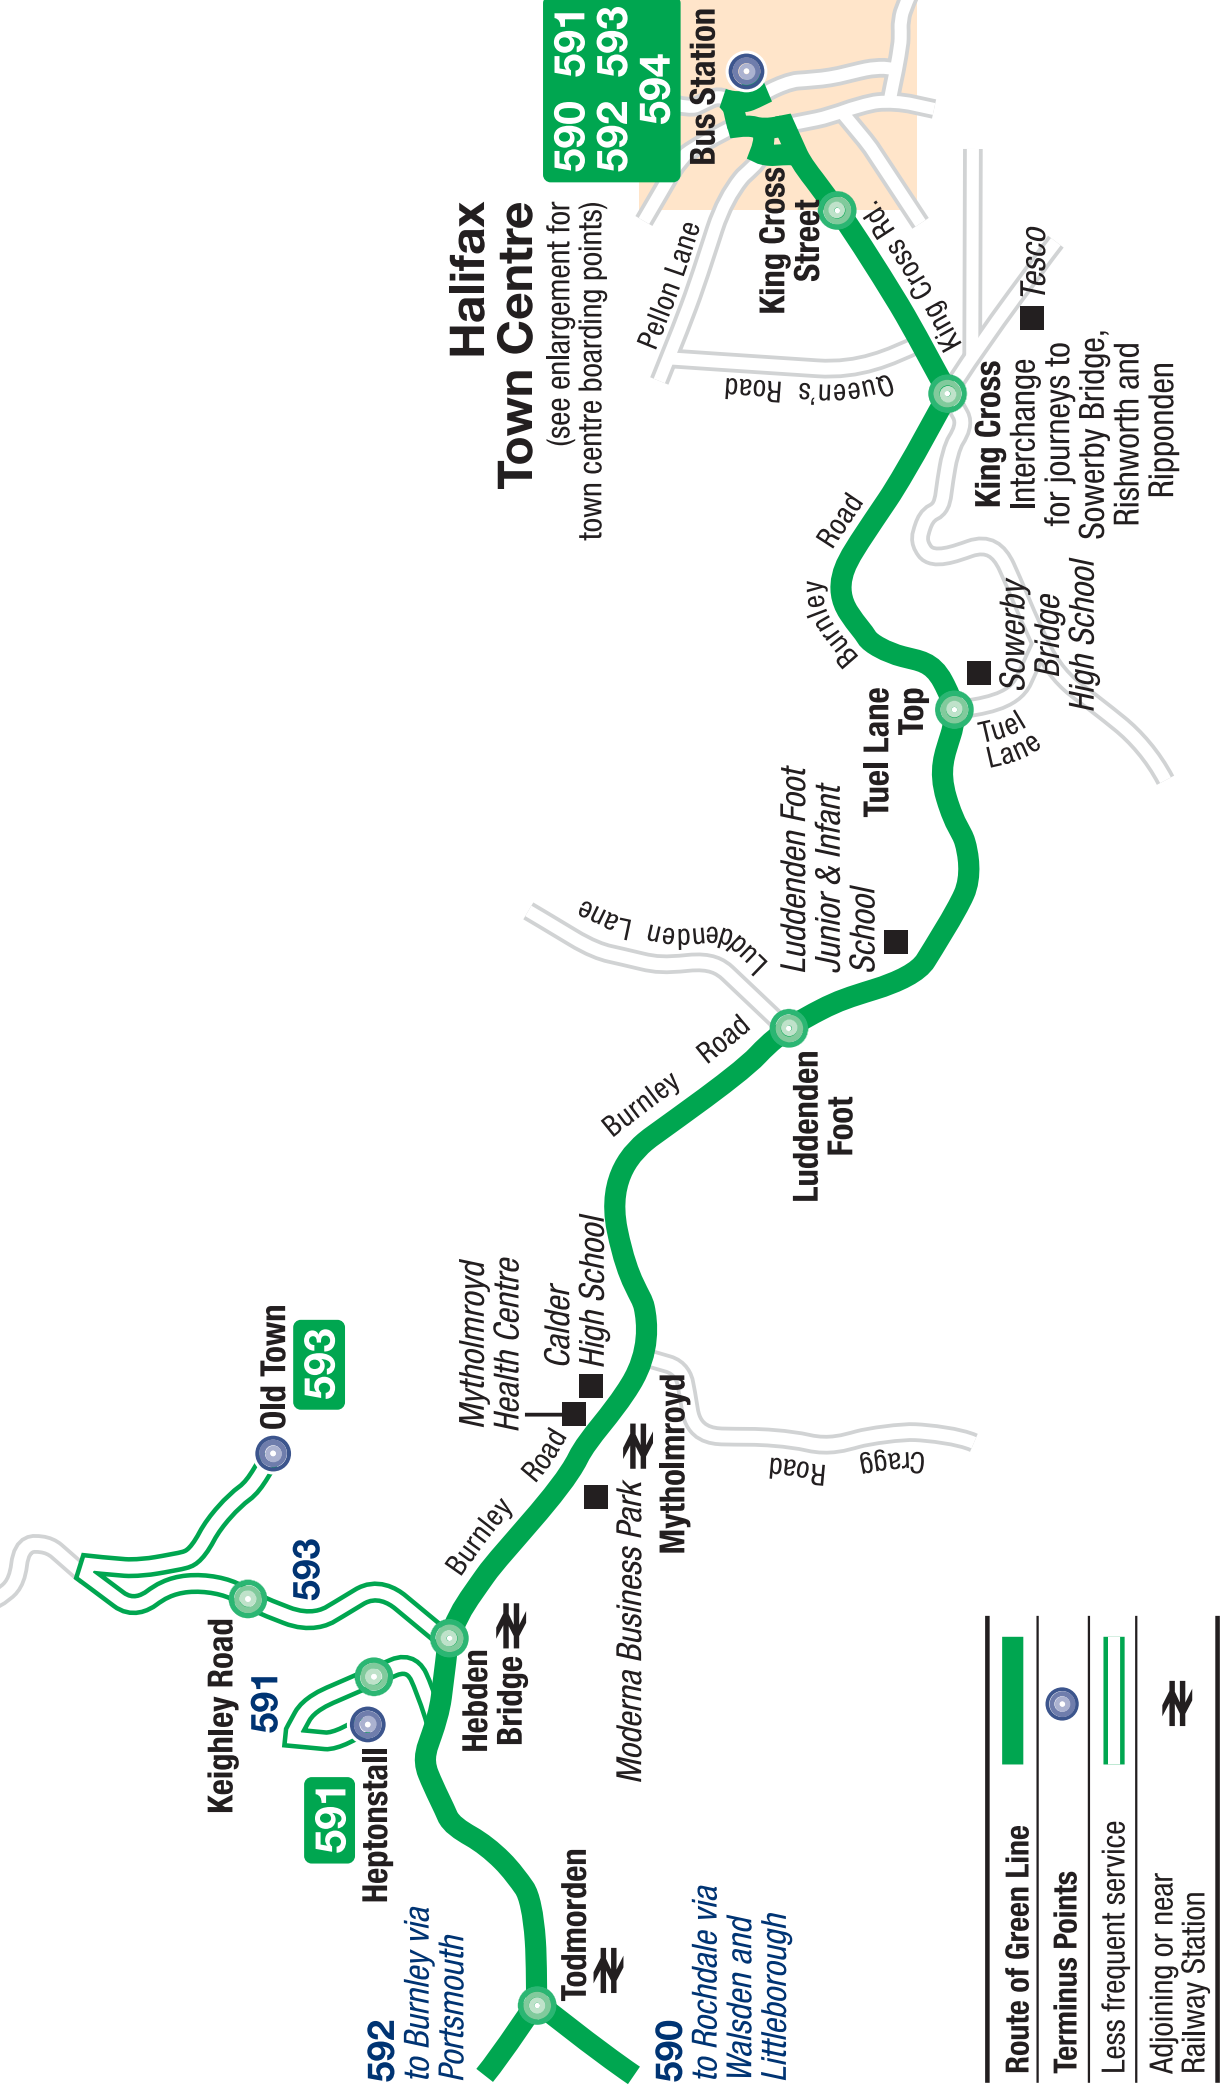

**Green Line**

**590 591 592 593 594**

# Where to find your bus in Halifax Town Centre

# Where to find your bus in Burnley Town Centre

# Where to find your bus in Rochdale Town Centre