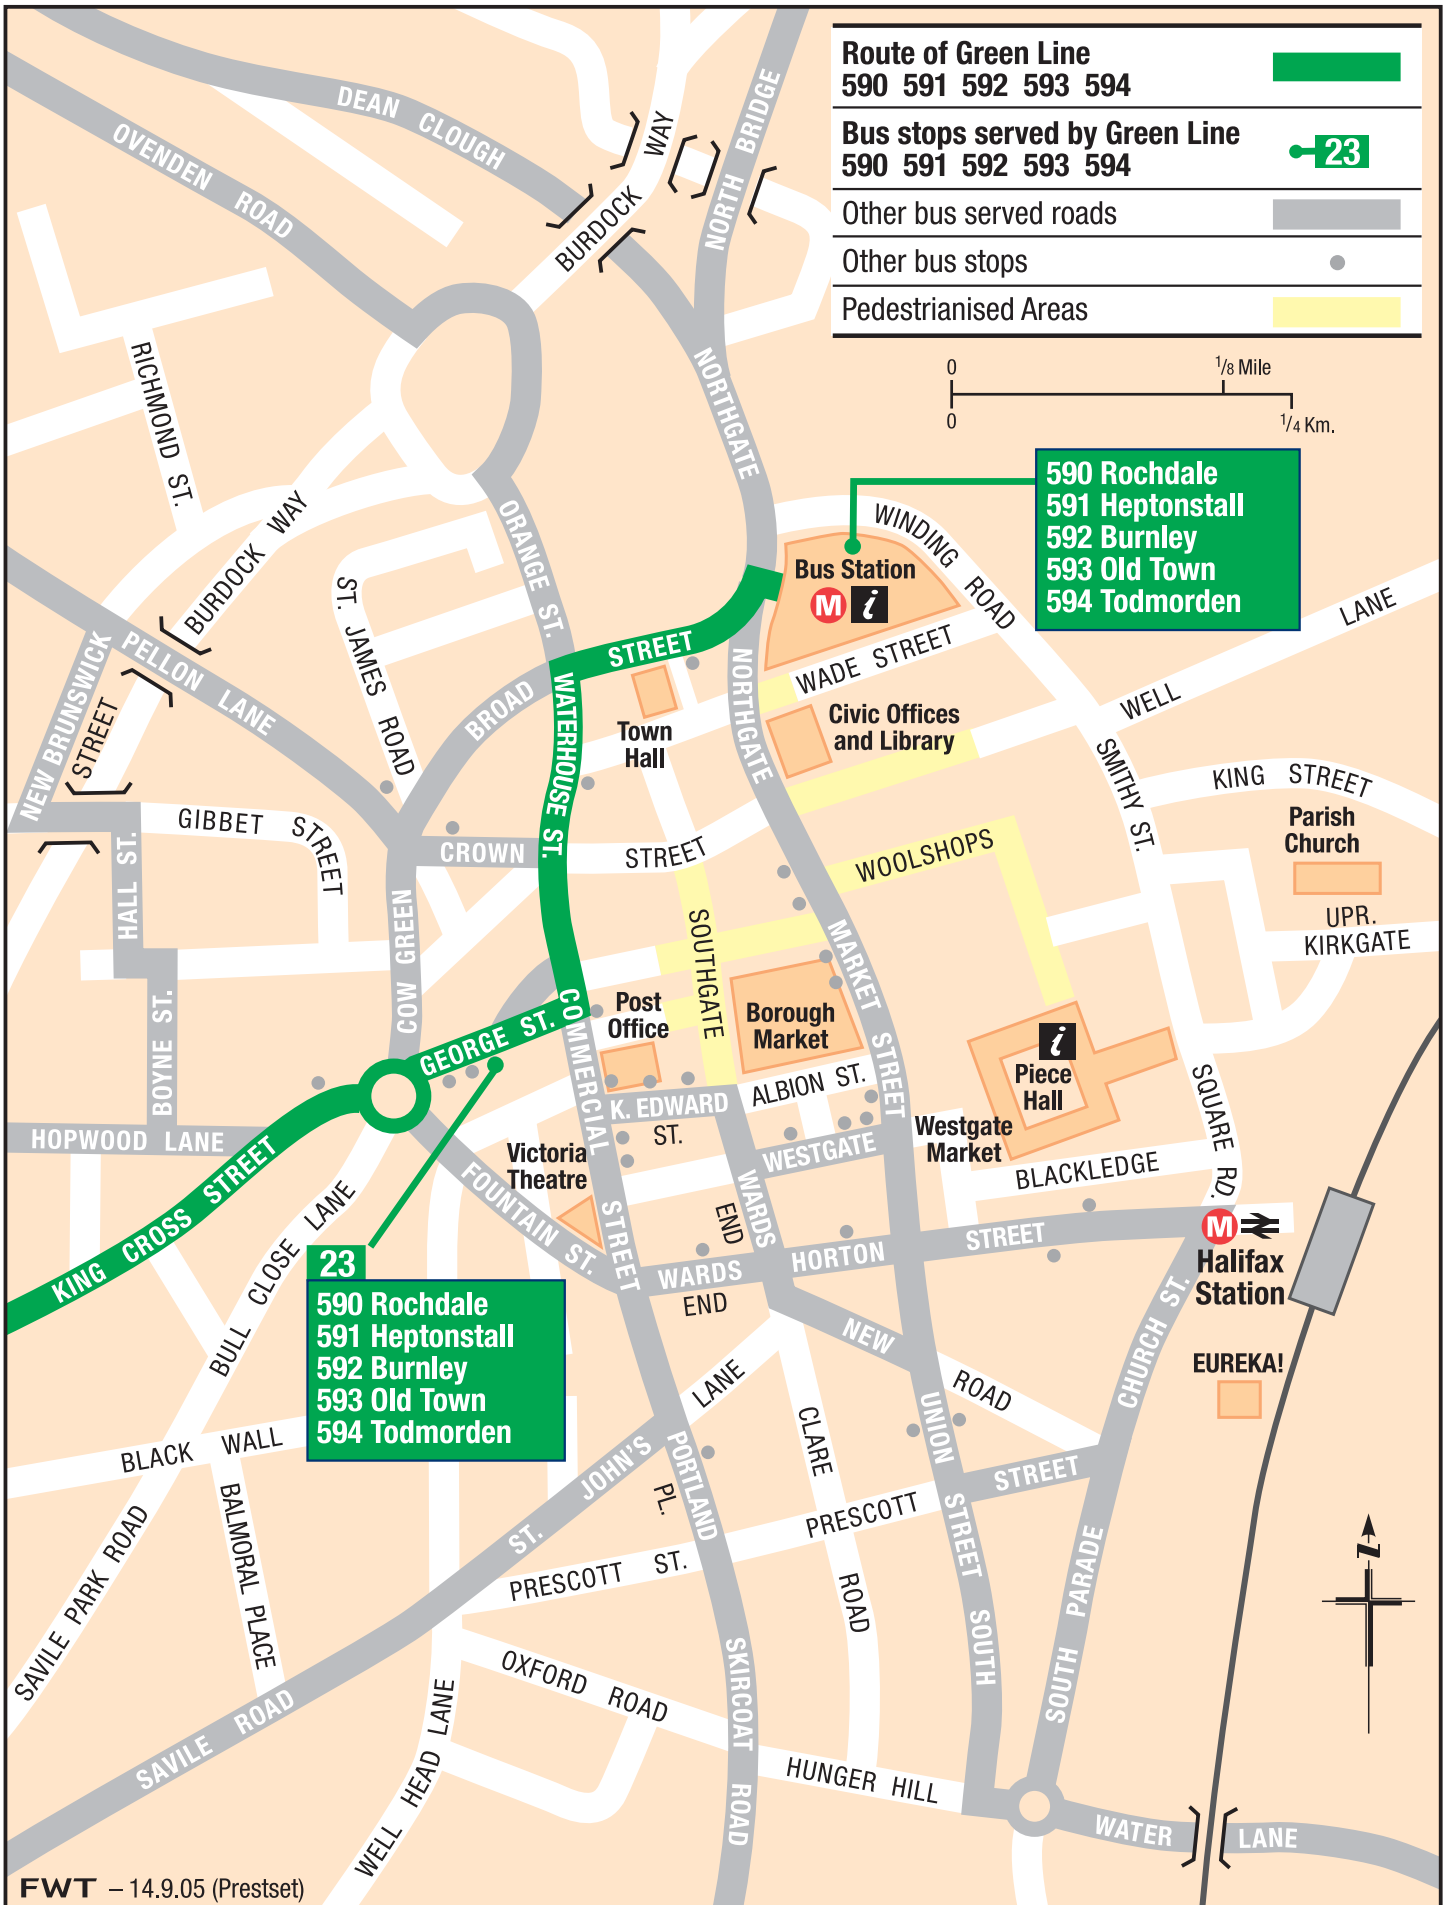

**Green Line**

**590 591 592 593 594**

# Where to find your bus in Halifax Town Centre

# Where to find your bus in Burnley Town Centre

# Where to find your bus in Rochdale Town Centre