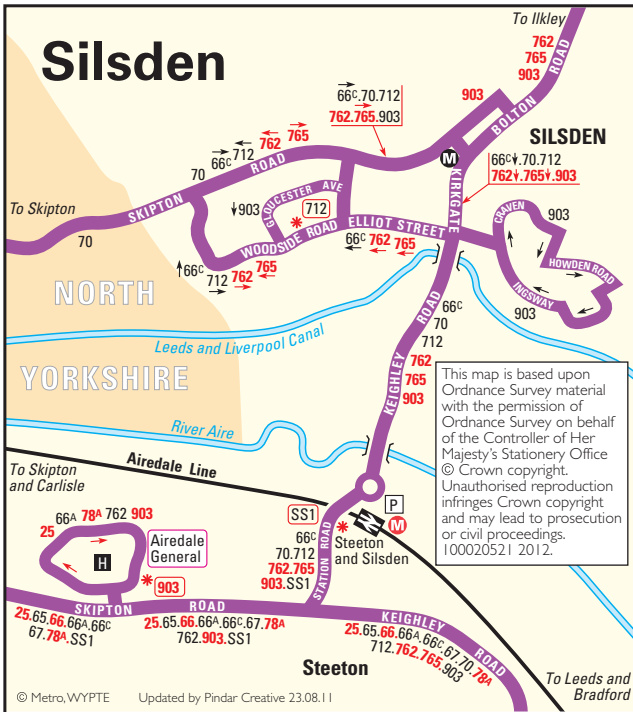

Silsden

KEY

- Regular service operates at least one bus every 2 hours, 6 days a week **66**
- Infrequent service operates at certain times of the day, or days of the week, only **712**
- Terminal point *** 903**
- One-way operation of bus
- MetroTrain station
- Station with car parking facility
- Hospital
- Youth Hostel

This map is based upon Ordnance Survey material with the permission of Ordnance Survey on behalf of the Controller of Her Majesty's Stationery Office © Crown copyright. Unauthorised reproduction infringes Crown copyright and may lead to prosecution or civil proceedings. 100020521 2012.