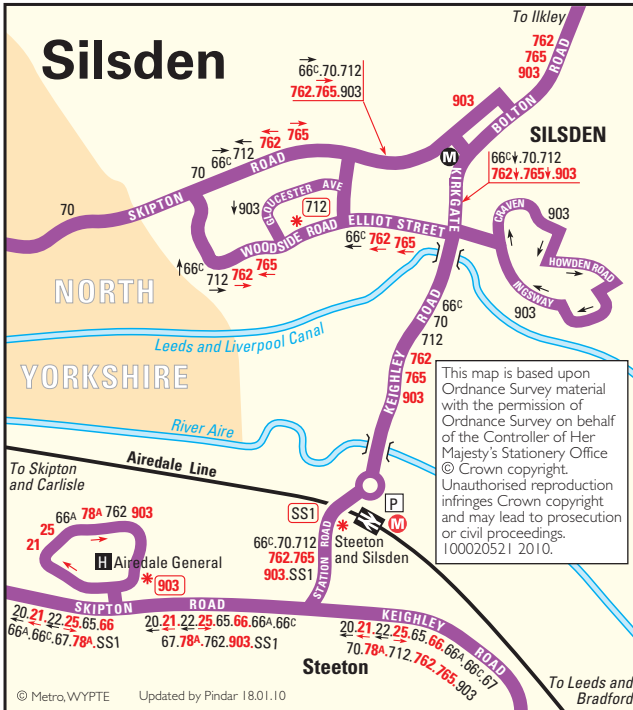

Silsden

KEY

- Regular service operates at least one bus every 2 hours, 6 days a week **66**
- Inrequent service operates at certain times of the day, or days of the week, only **712**
- Terminal point *** 903**
- One-way operation of bus
- MetroTrain station
- Station with car parking facility
- Hospital
- Youth Hostel