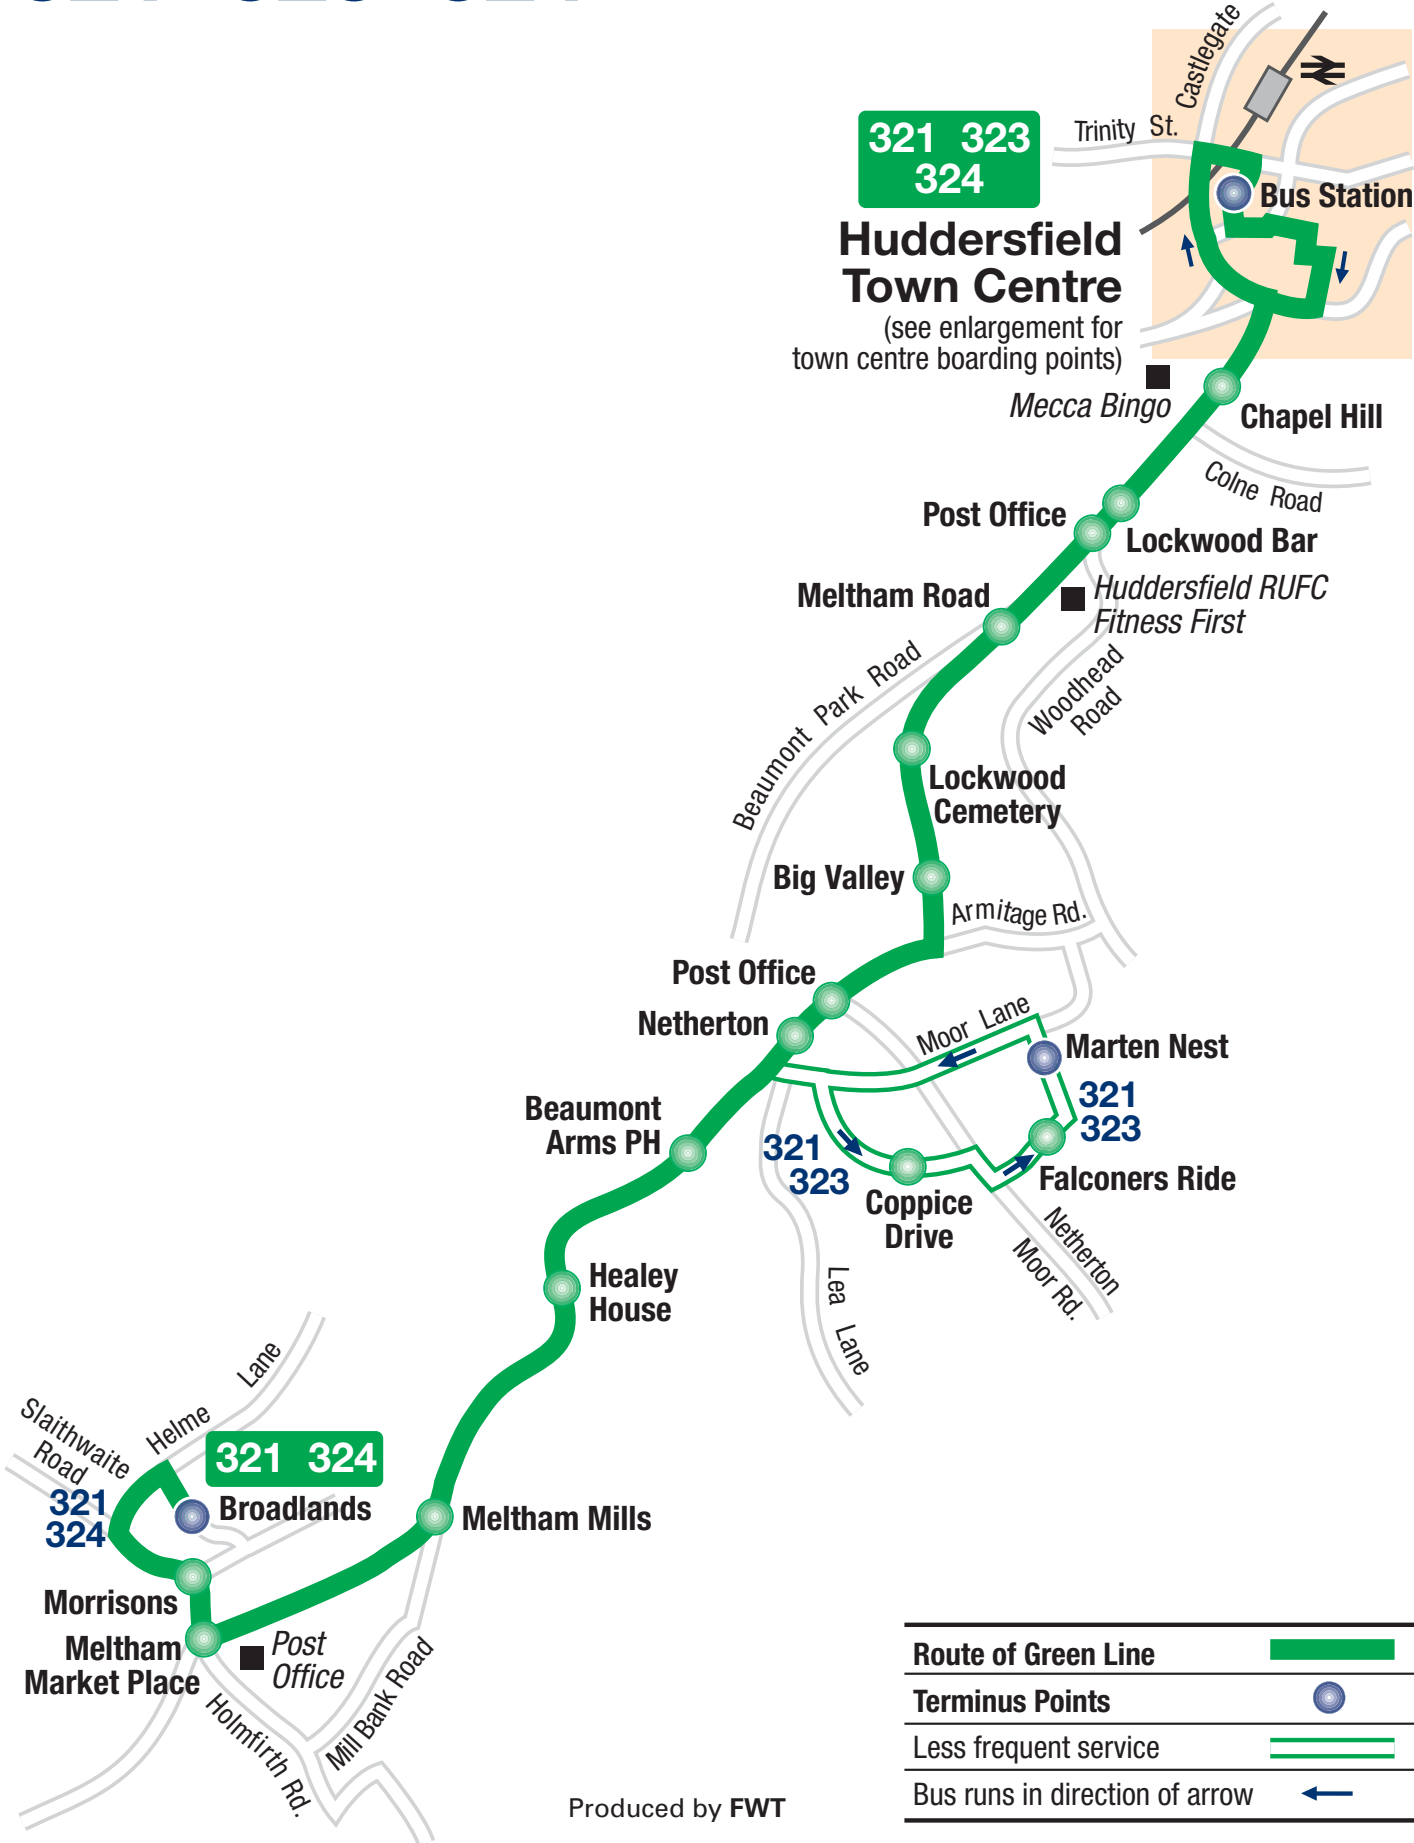

Green Line

321 323 324

Route of Green Line	
Terminus Points	
Less frequent service	
Bus runs in direction of arrow	

Where to find your bus in Huddersfield Town Centre