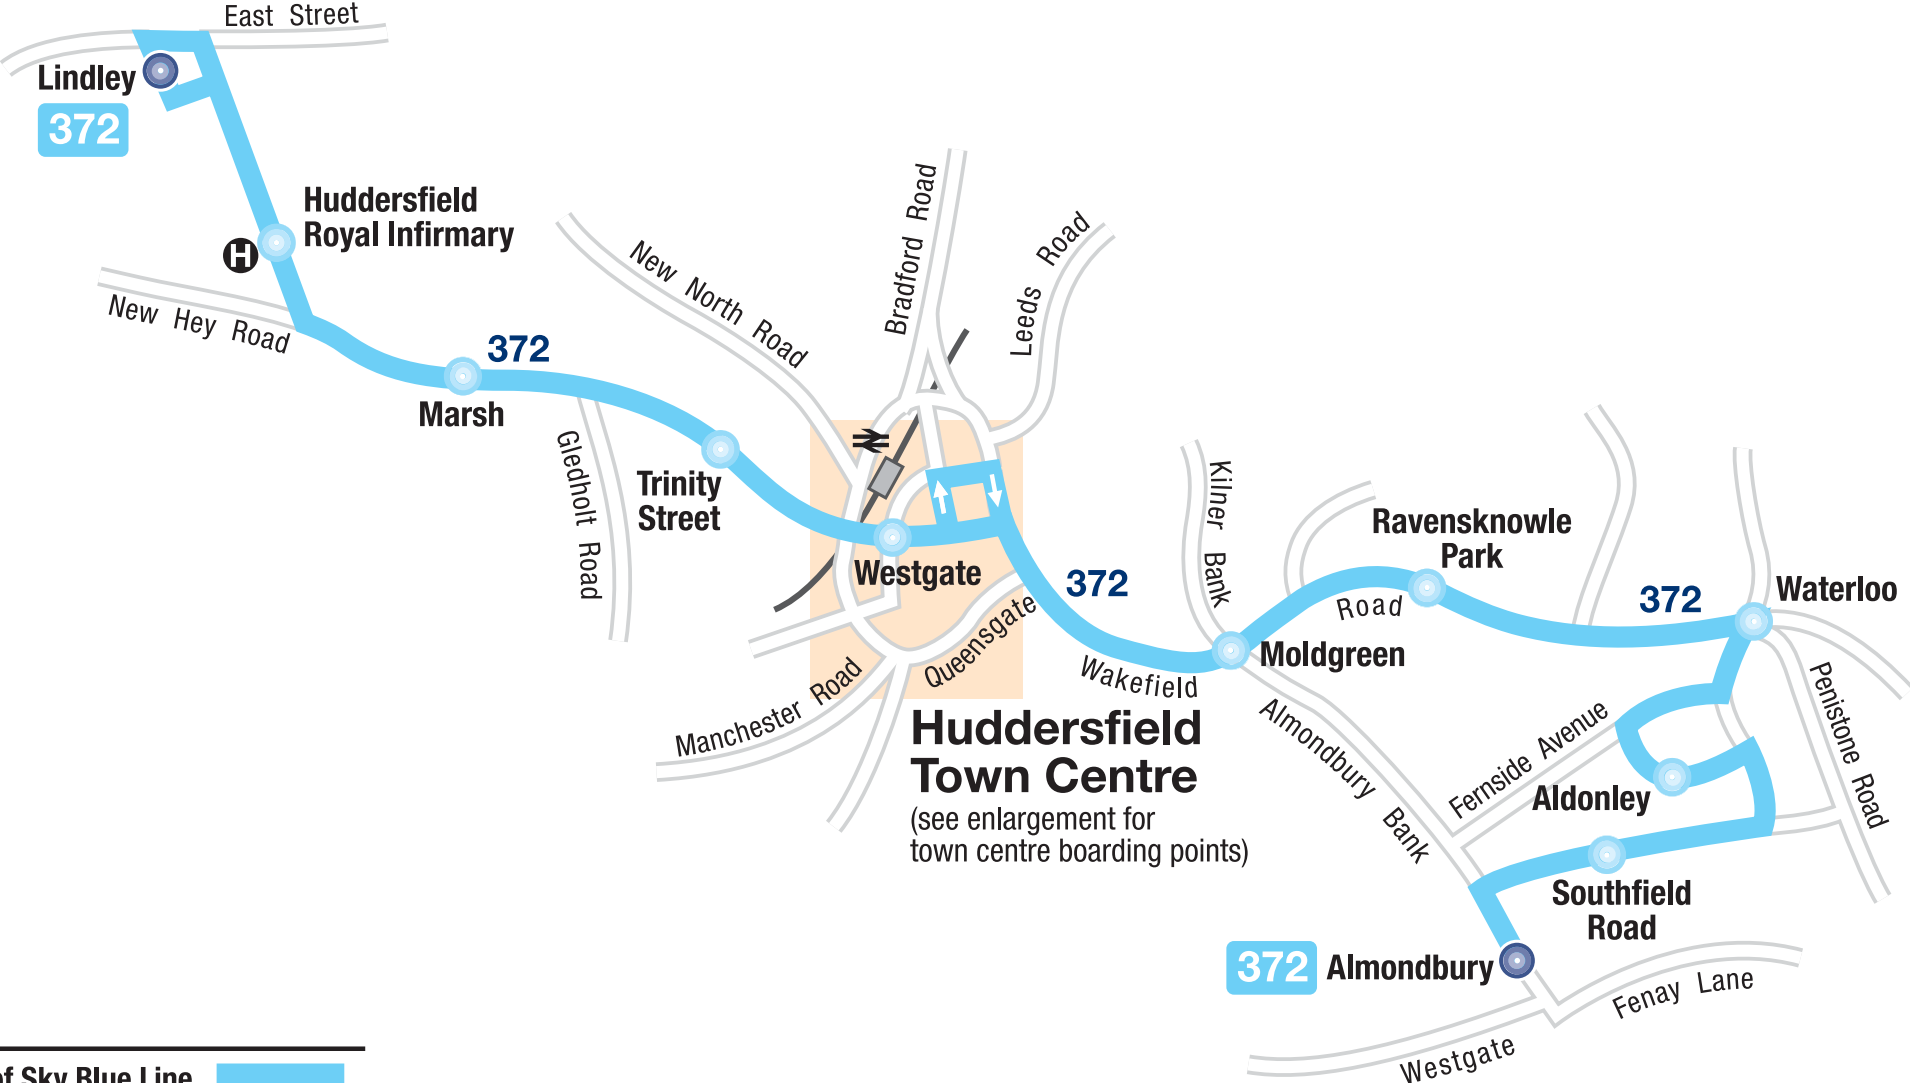

Sky Blue Line

372

Route of Sky Blue Line

Terminus Points

Where to find your bus in Huddersfield Town Centre