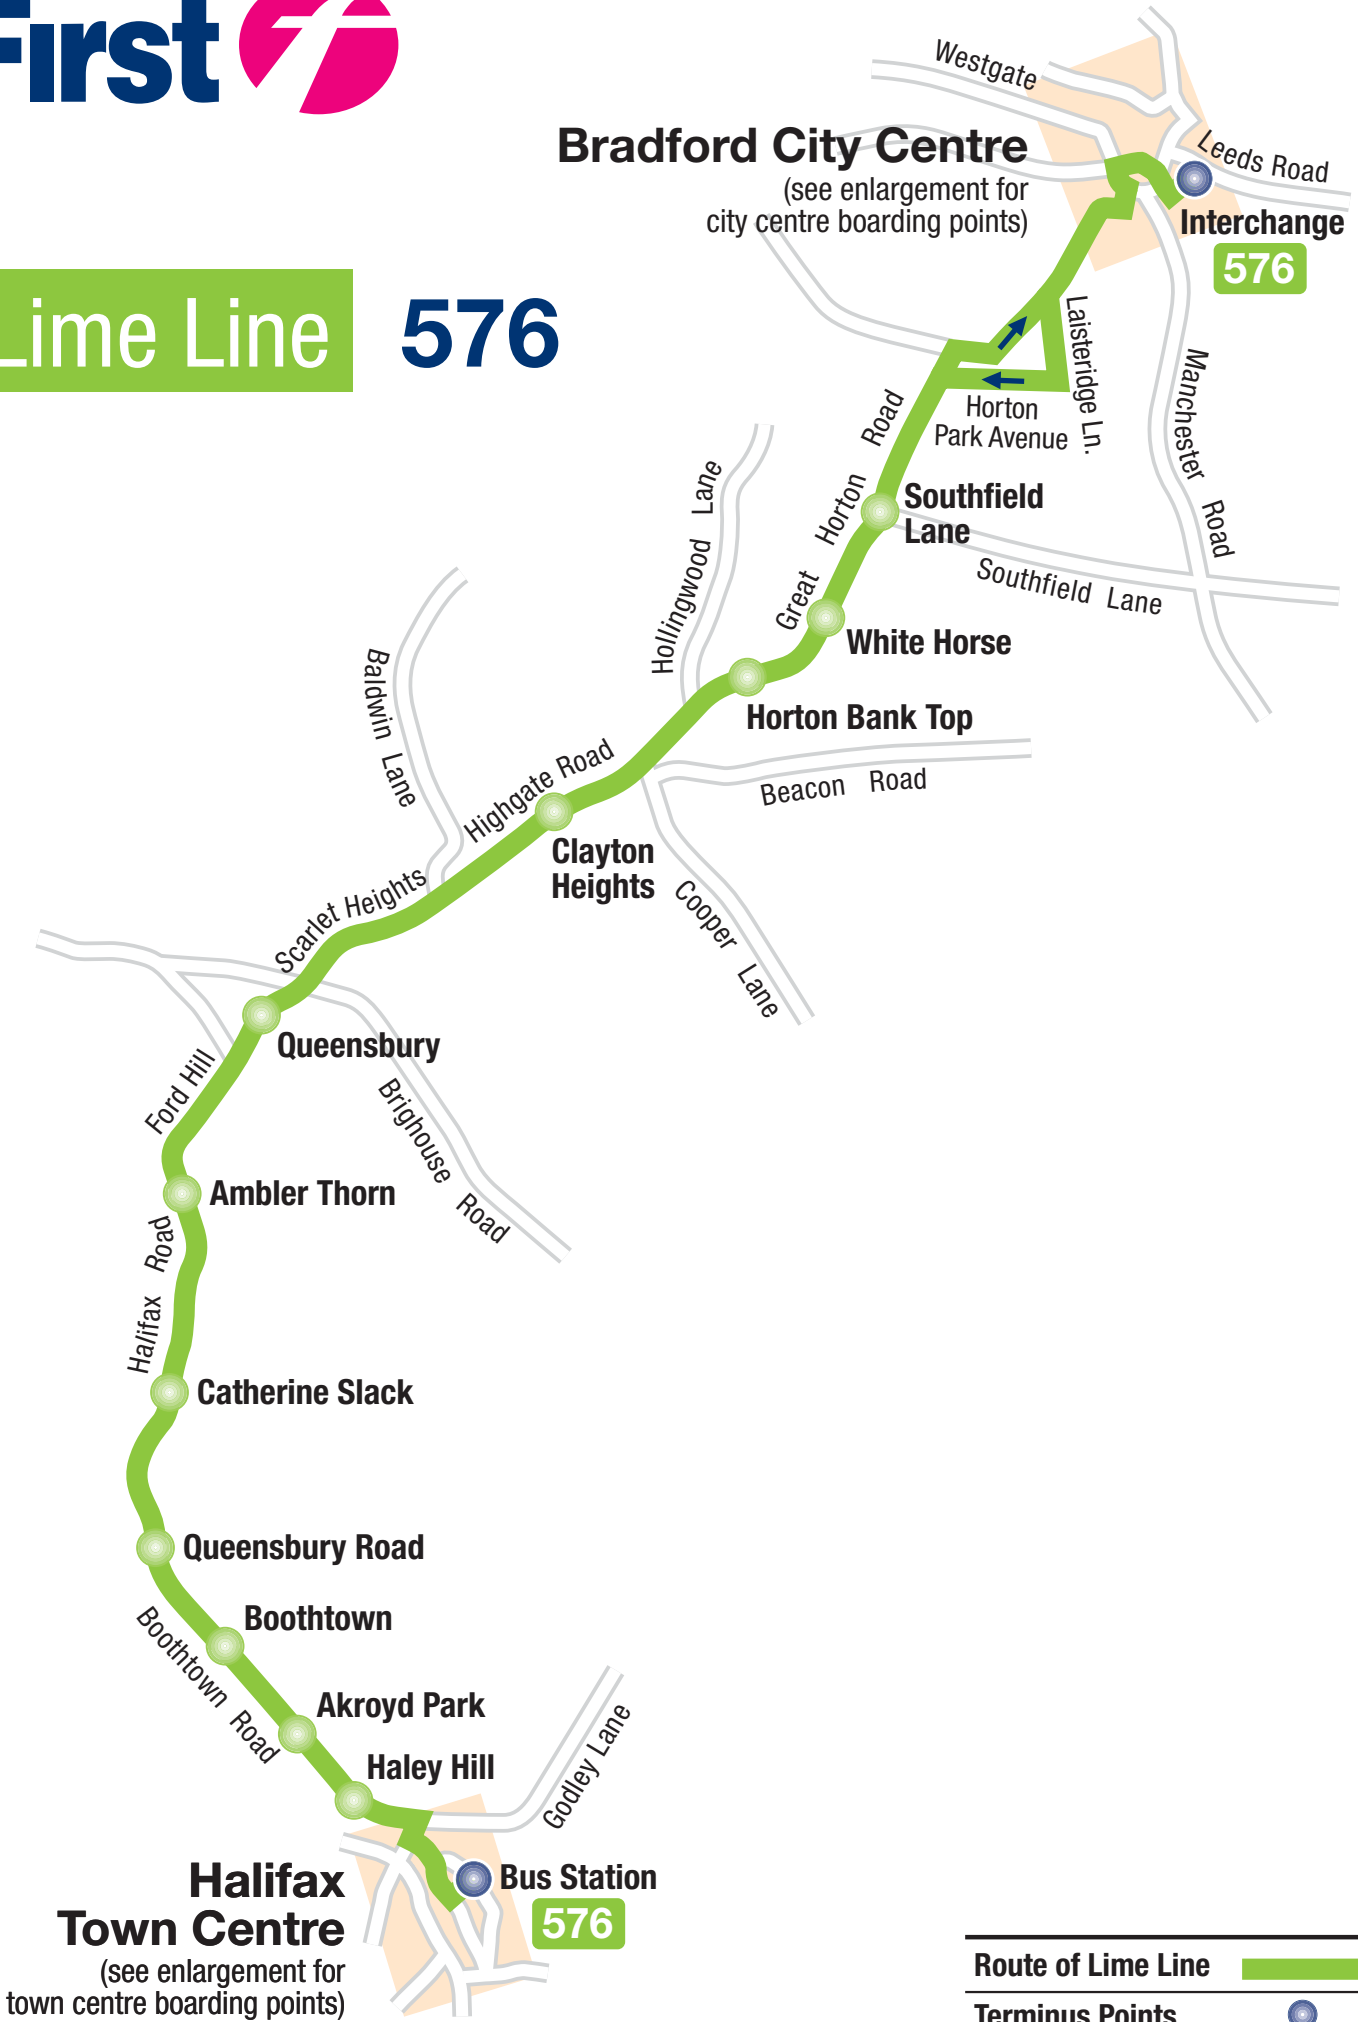

Lime Line

576

Route of Lime Line	
Terminus Points	

Where to find your bus in Bradford City Centre