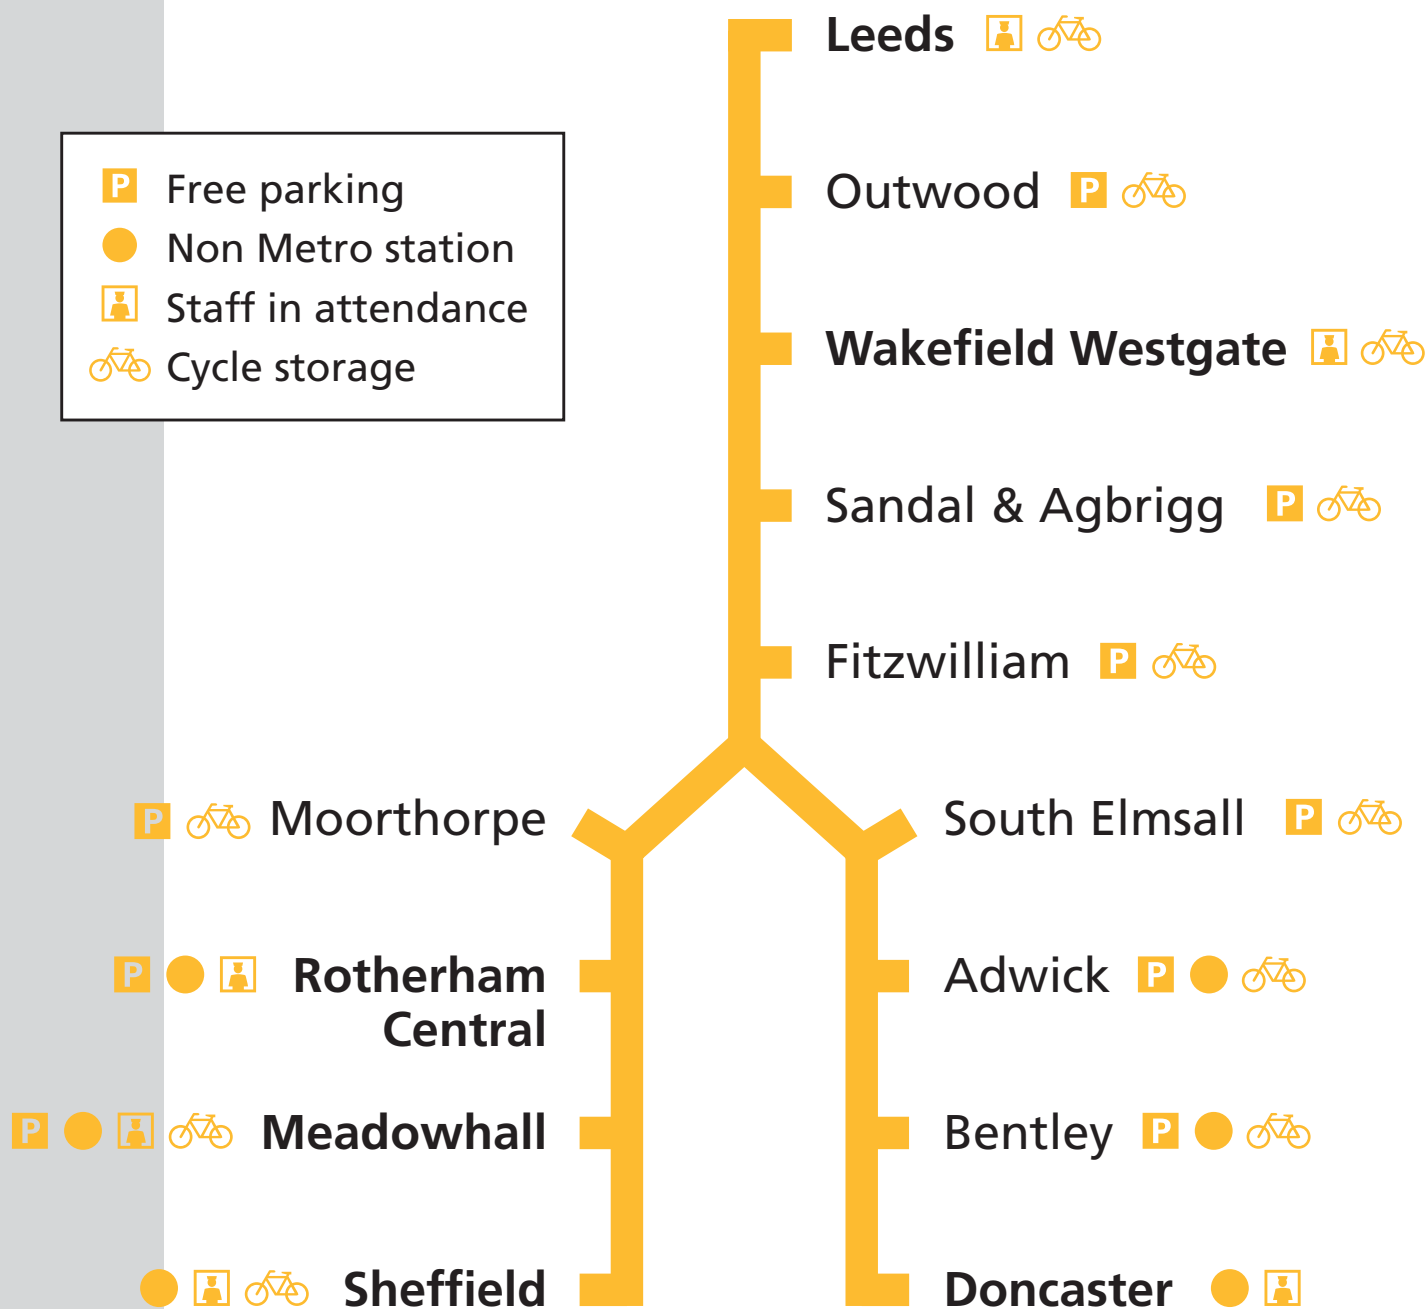

22 May to 10 December 2011

METRO

Wakefield Train Times

- Free parking
- Non Metro station
- Staff in attendance
- Cycle storage

National Rail
Britain's train companies working together

Save time and download your timetables from

www.wymetro.com

Wakefield Line Timetable

West Yorkshire local rail services between Leeds and South Elmsall / Moorthorpe are operated by Northern on behalf of Metro.

This timetable shows all trains between Leeds and Doncaster/ Sheffield, some of which are operated by East Coast, CrossCountry and East Midlands Trains. Additional trains run between Leeds and Sheffield via Barnsley (see Hallam Line timetable). For a summary of all trains between Leeds and Sheffield / Derby / Nottingham (via both routes), see the Leeds - Sheffield composite timetable.

- New Monday to Saturday timetable for local stopping services between Doncaster, Fitzwilliam, Wakefield Westgate and Leeds.
- More Sunday mid-afternoon journeys between Sheffield and Moorthorpe.

Wakefield Line