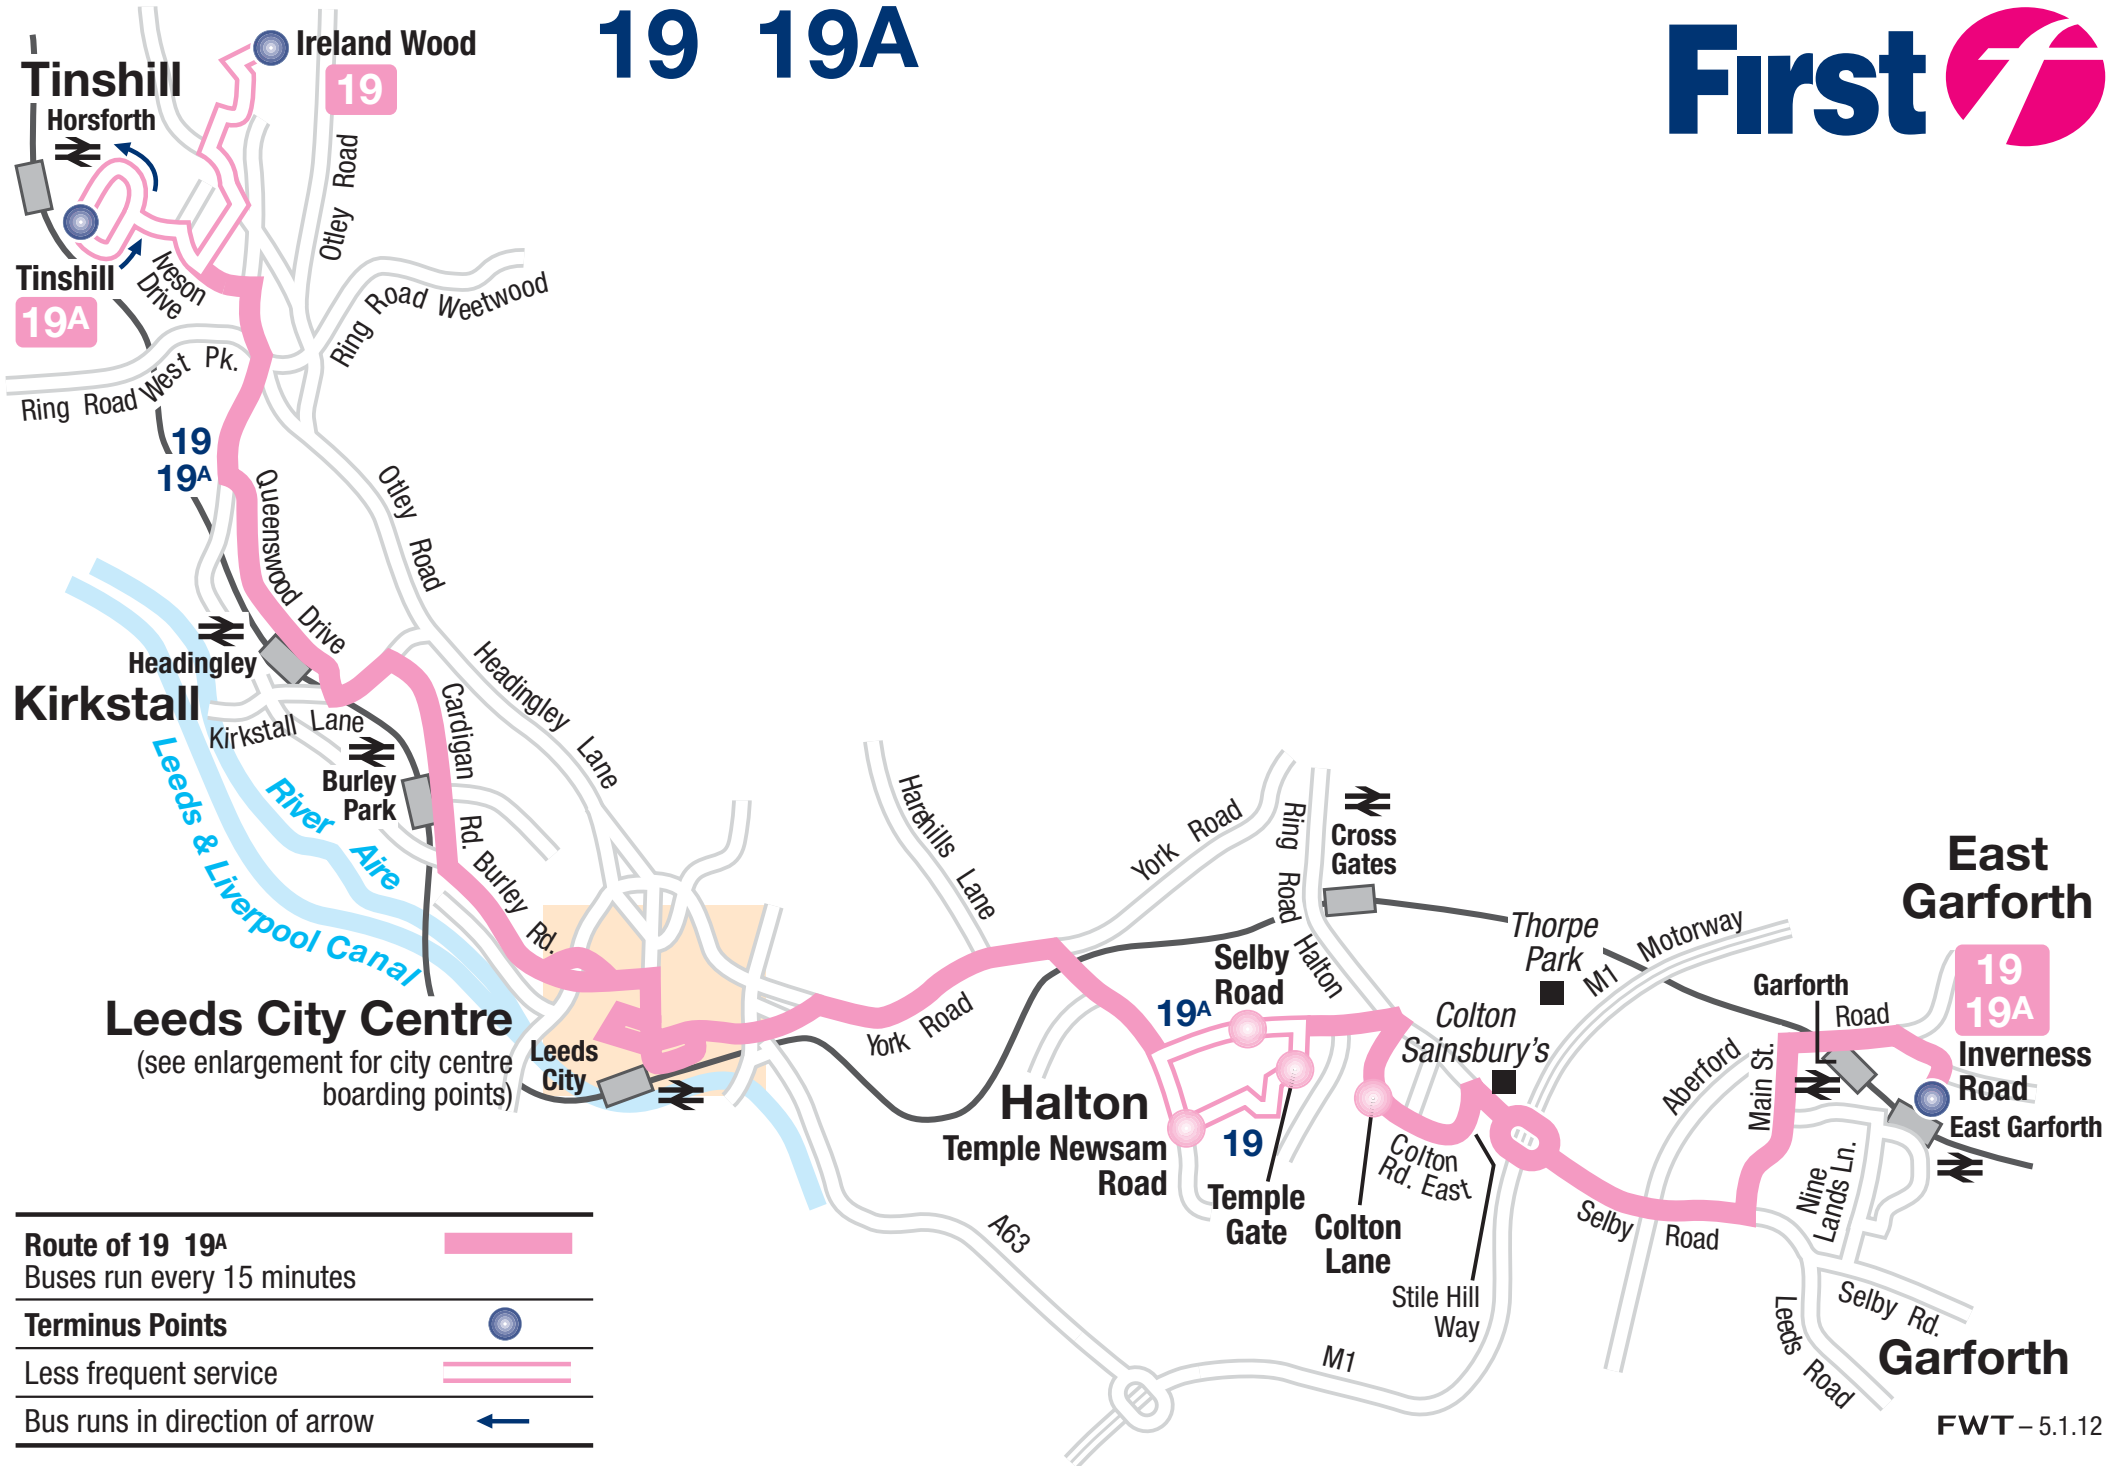

19 19A

Route of 19 19A	
Buses run every 15 minutes	
Terminus Points	
Less frequent service	
Bus runs in direction of arrow	

Where to find your bus in Leeds City Centre

Route of Pink Line 19 19A	
Bus stops served by Pink Line 19 19A to Colton/Garforth	
Bus stops served by Pink Line 19 19A to Tinshill/Ireland Wood	
Other bus served roads	
Other bus stops	
Railway Station	