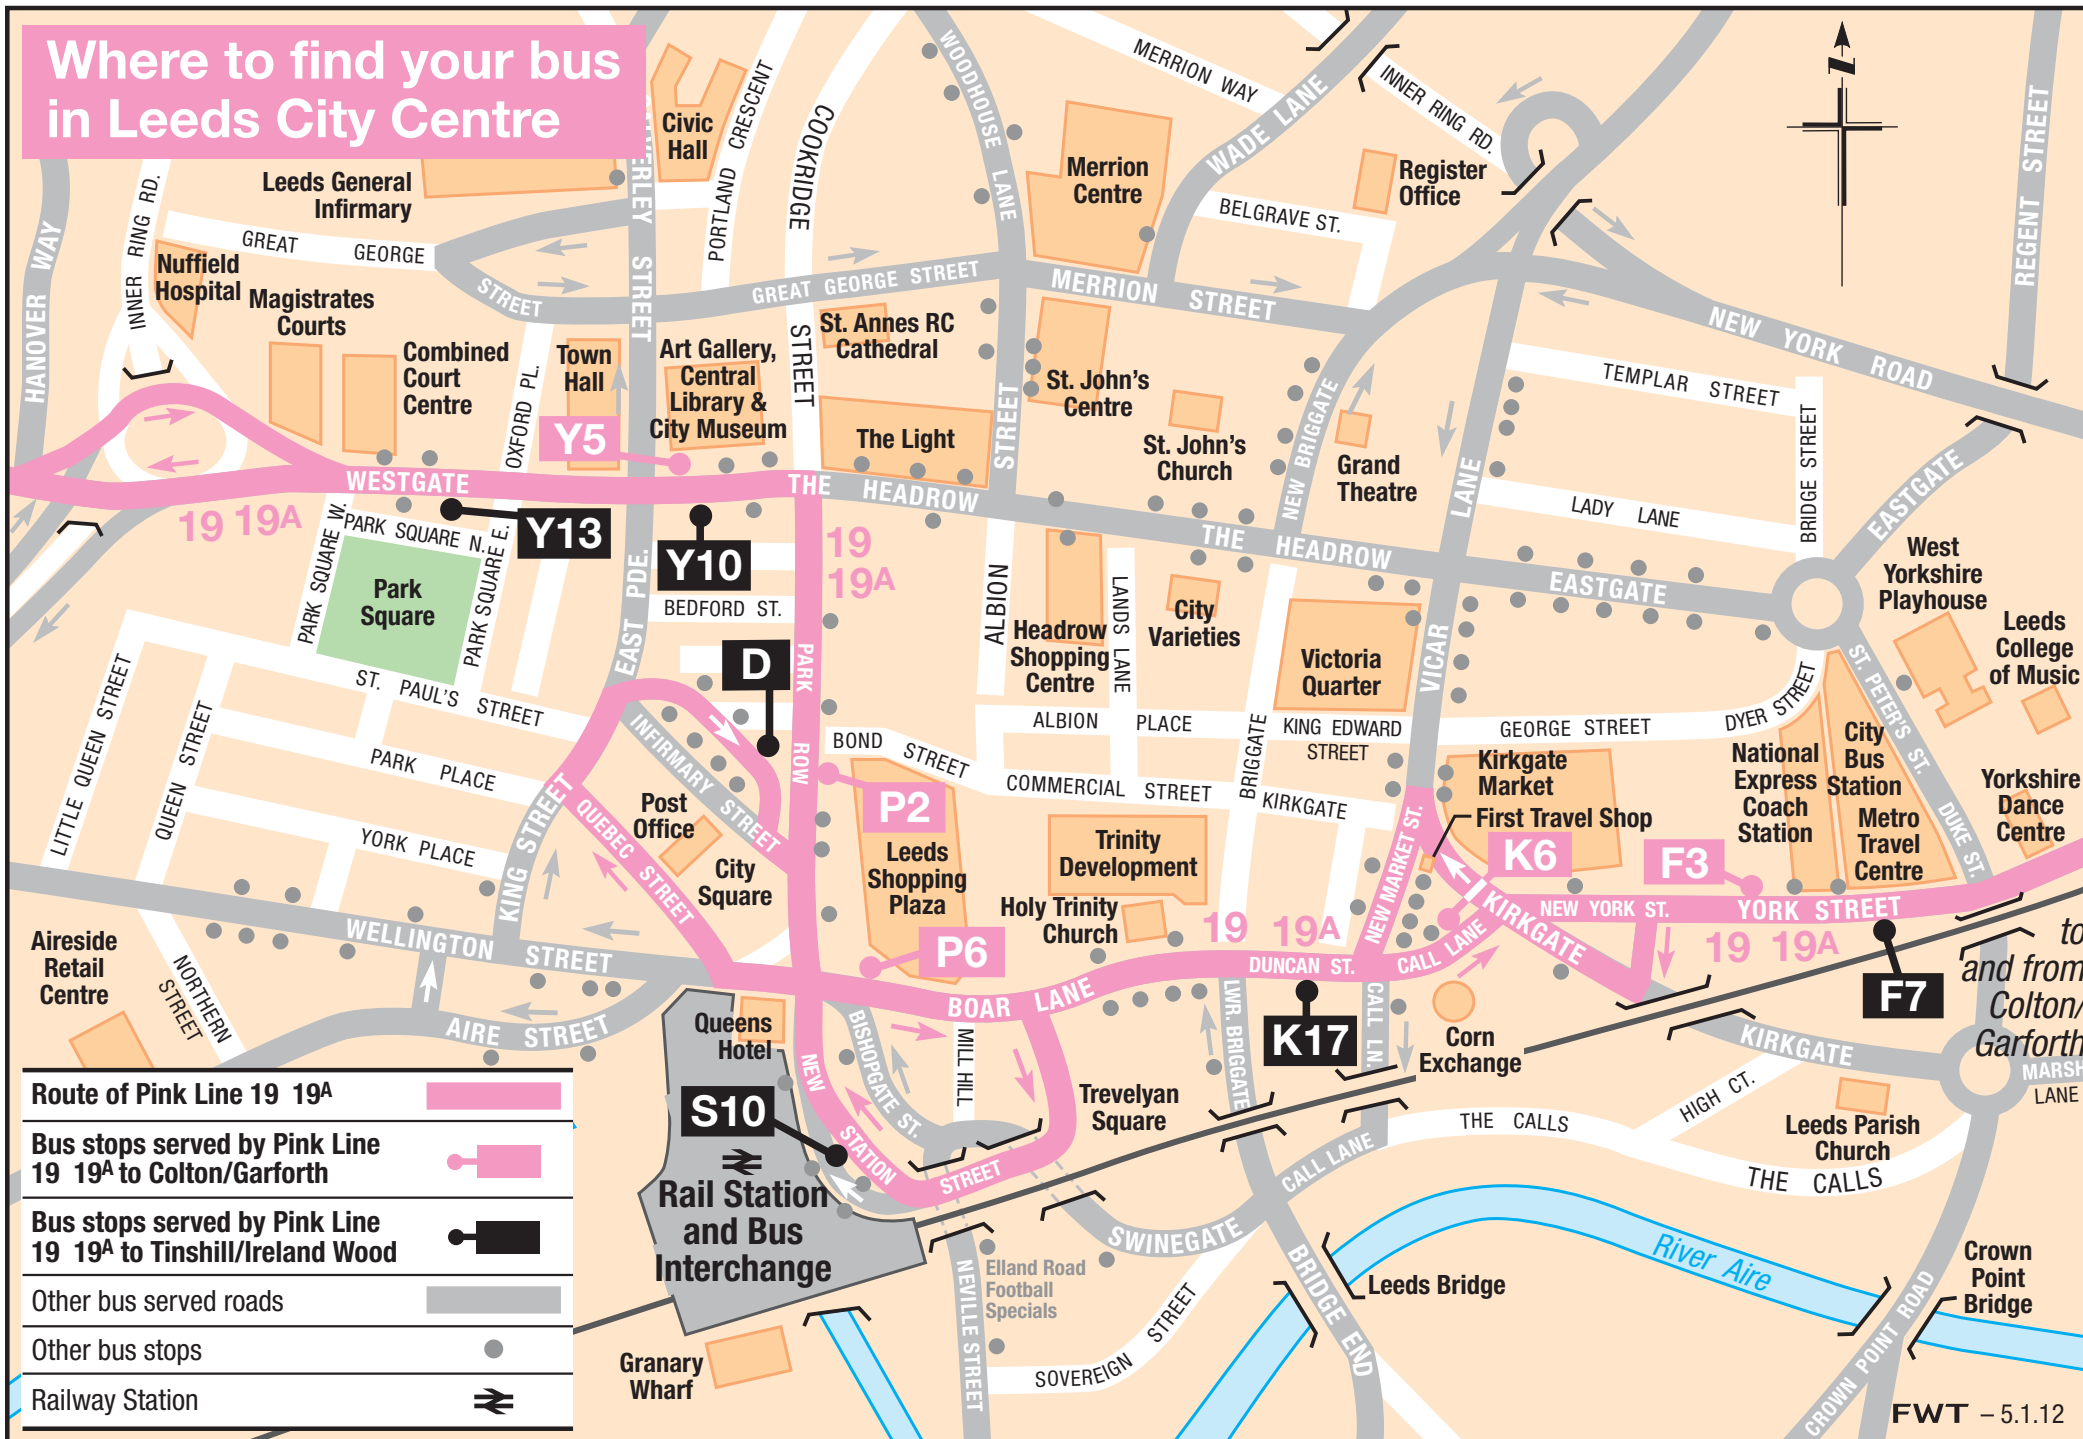

19 19A

Route of 19 19A	
Buses run every 15 minutes	
Terminus Points	
Less frequent service	
Bus runs in direction of arrow	

Where to find your bus in Leeds City Centre

Route of Pink Line 19 19A	
Bus stops served by Pink Line 19 19A to Colton/Garforth	
Bus stops served by Pink Line 19 19A to Tinshill/Ireland Wood	
Other bus served roads	
Other bus stops	
Railway Station	