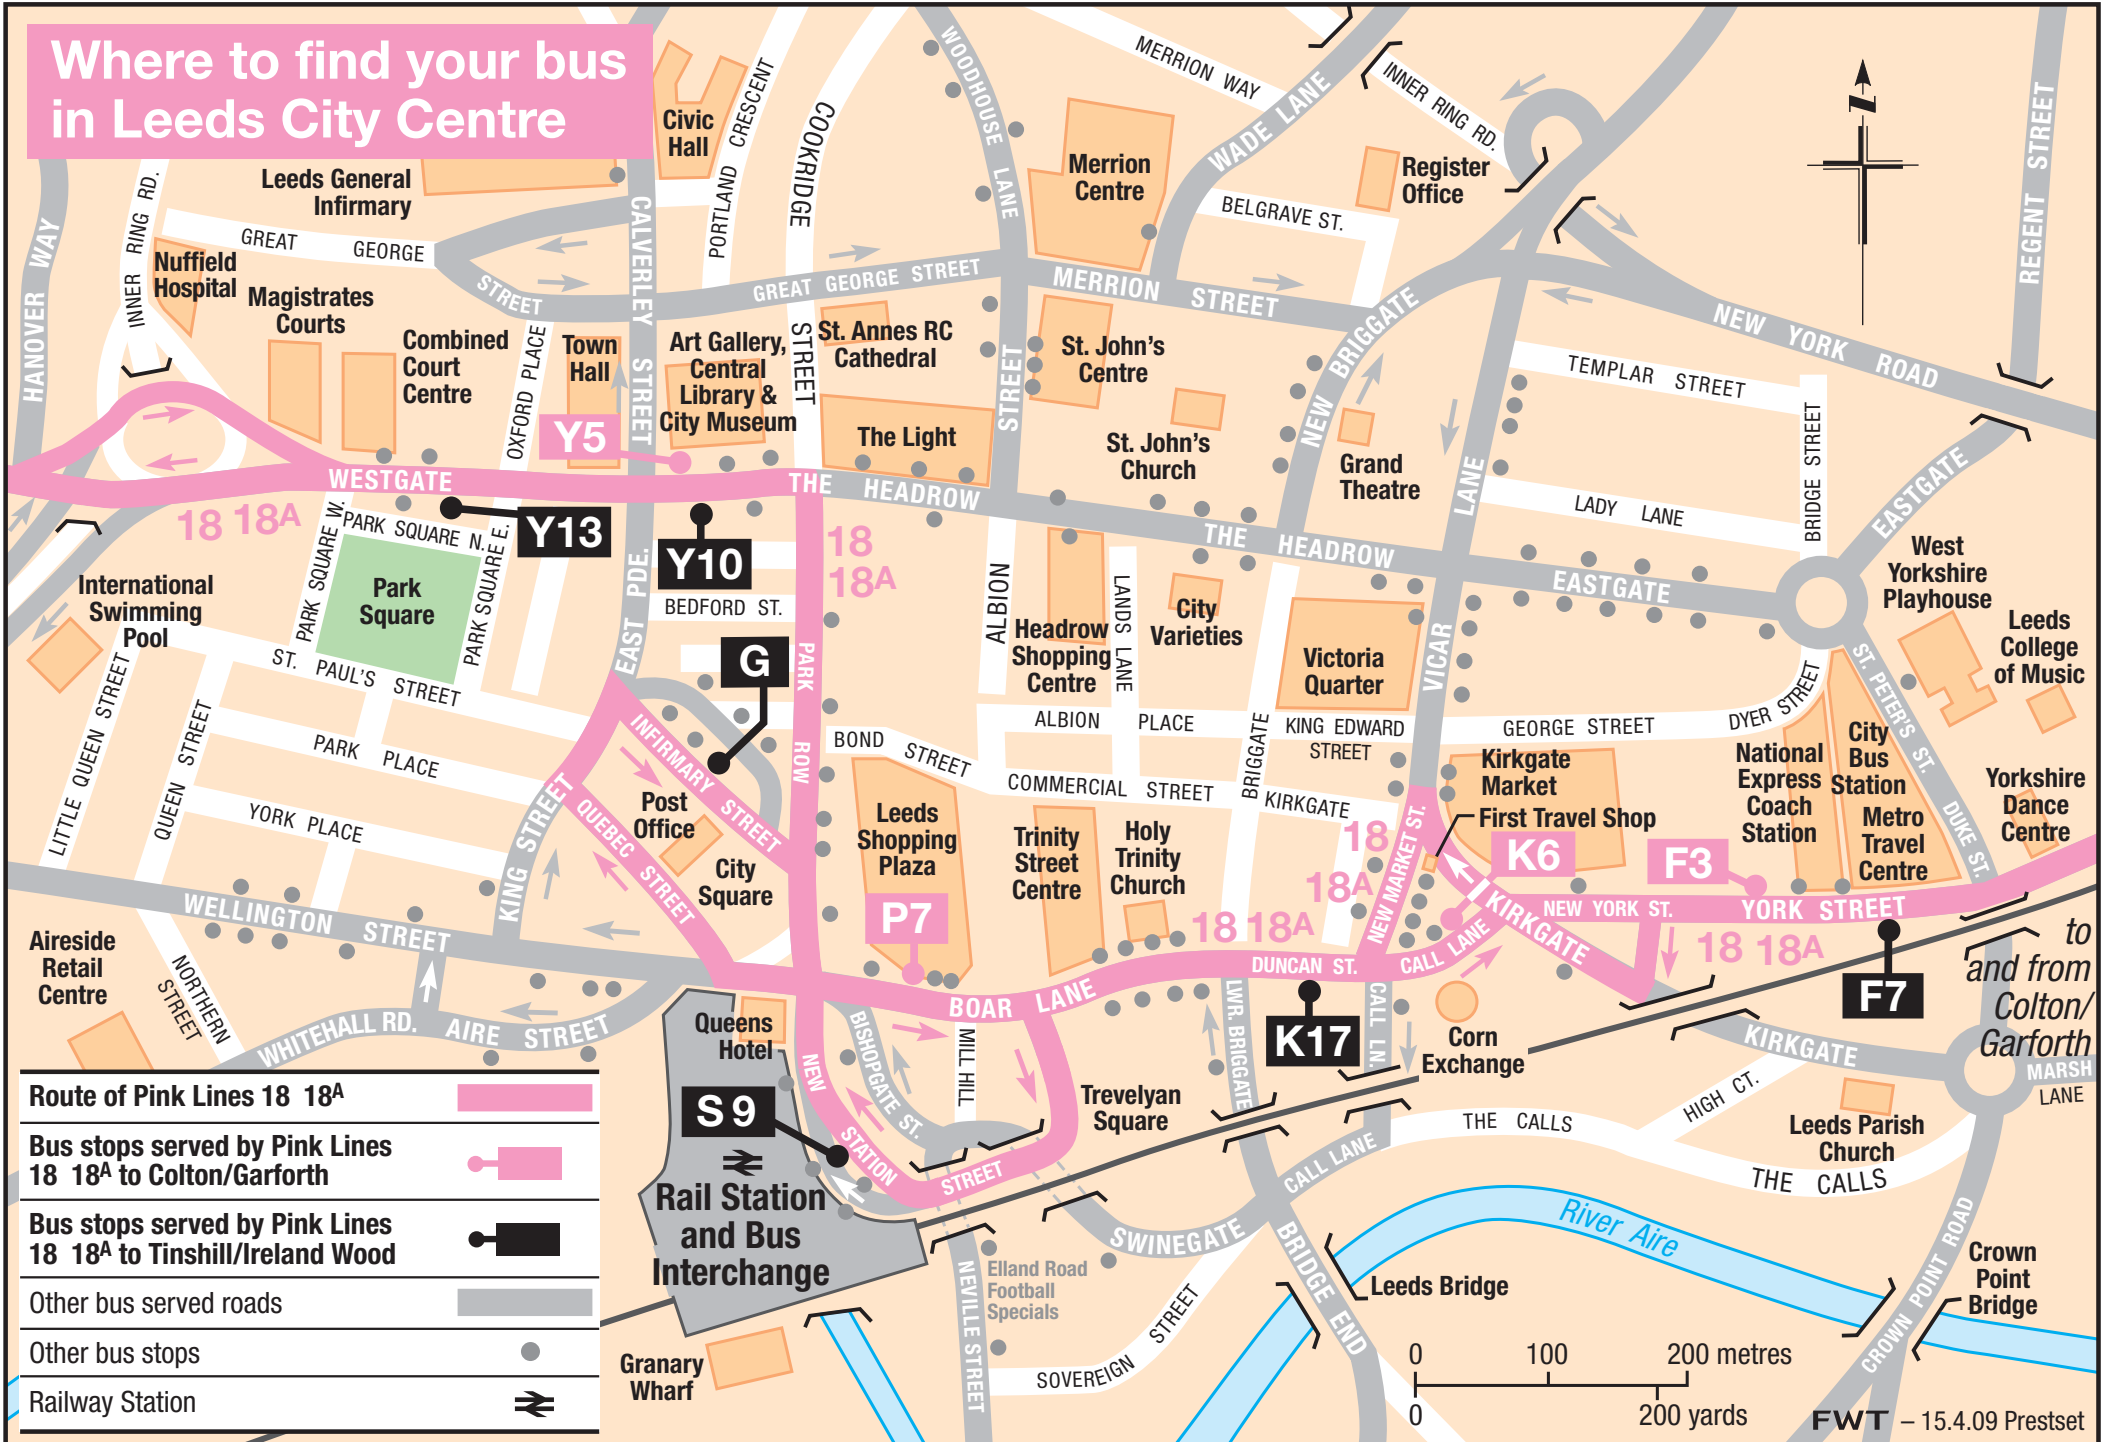

18 18A

Route of 18 18A	
Terminus Points	
Monday to Friday peak hours only	
Bus runs in direction of arrow	

Leeds City Centre
(see enlargement for city centre boarding points)

Where to find your bus in Leeds City Centre

Route of Pink Lines 18 18A	
Bus stops served by Pink Lines 18 18A to Colton/Garforth	
Bus stops served by Pink Lines 18 18A to Tinshill/Ireland Wood	
Other bus served roads	
Other bus stops	
Railway Station	