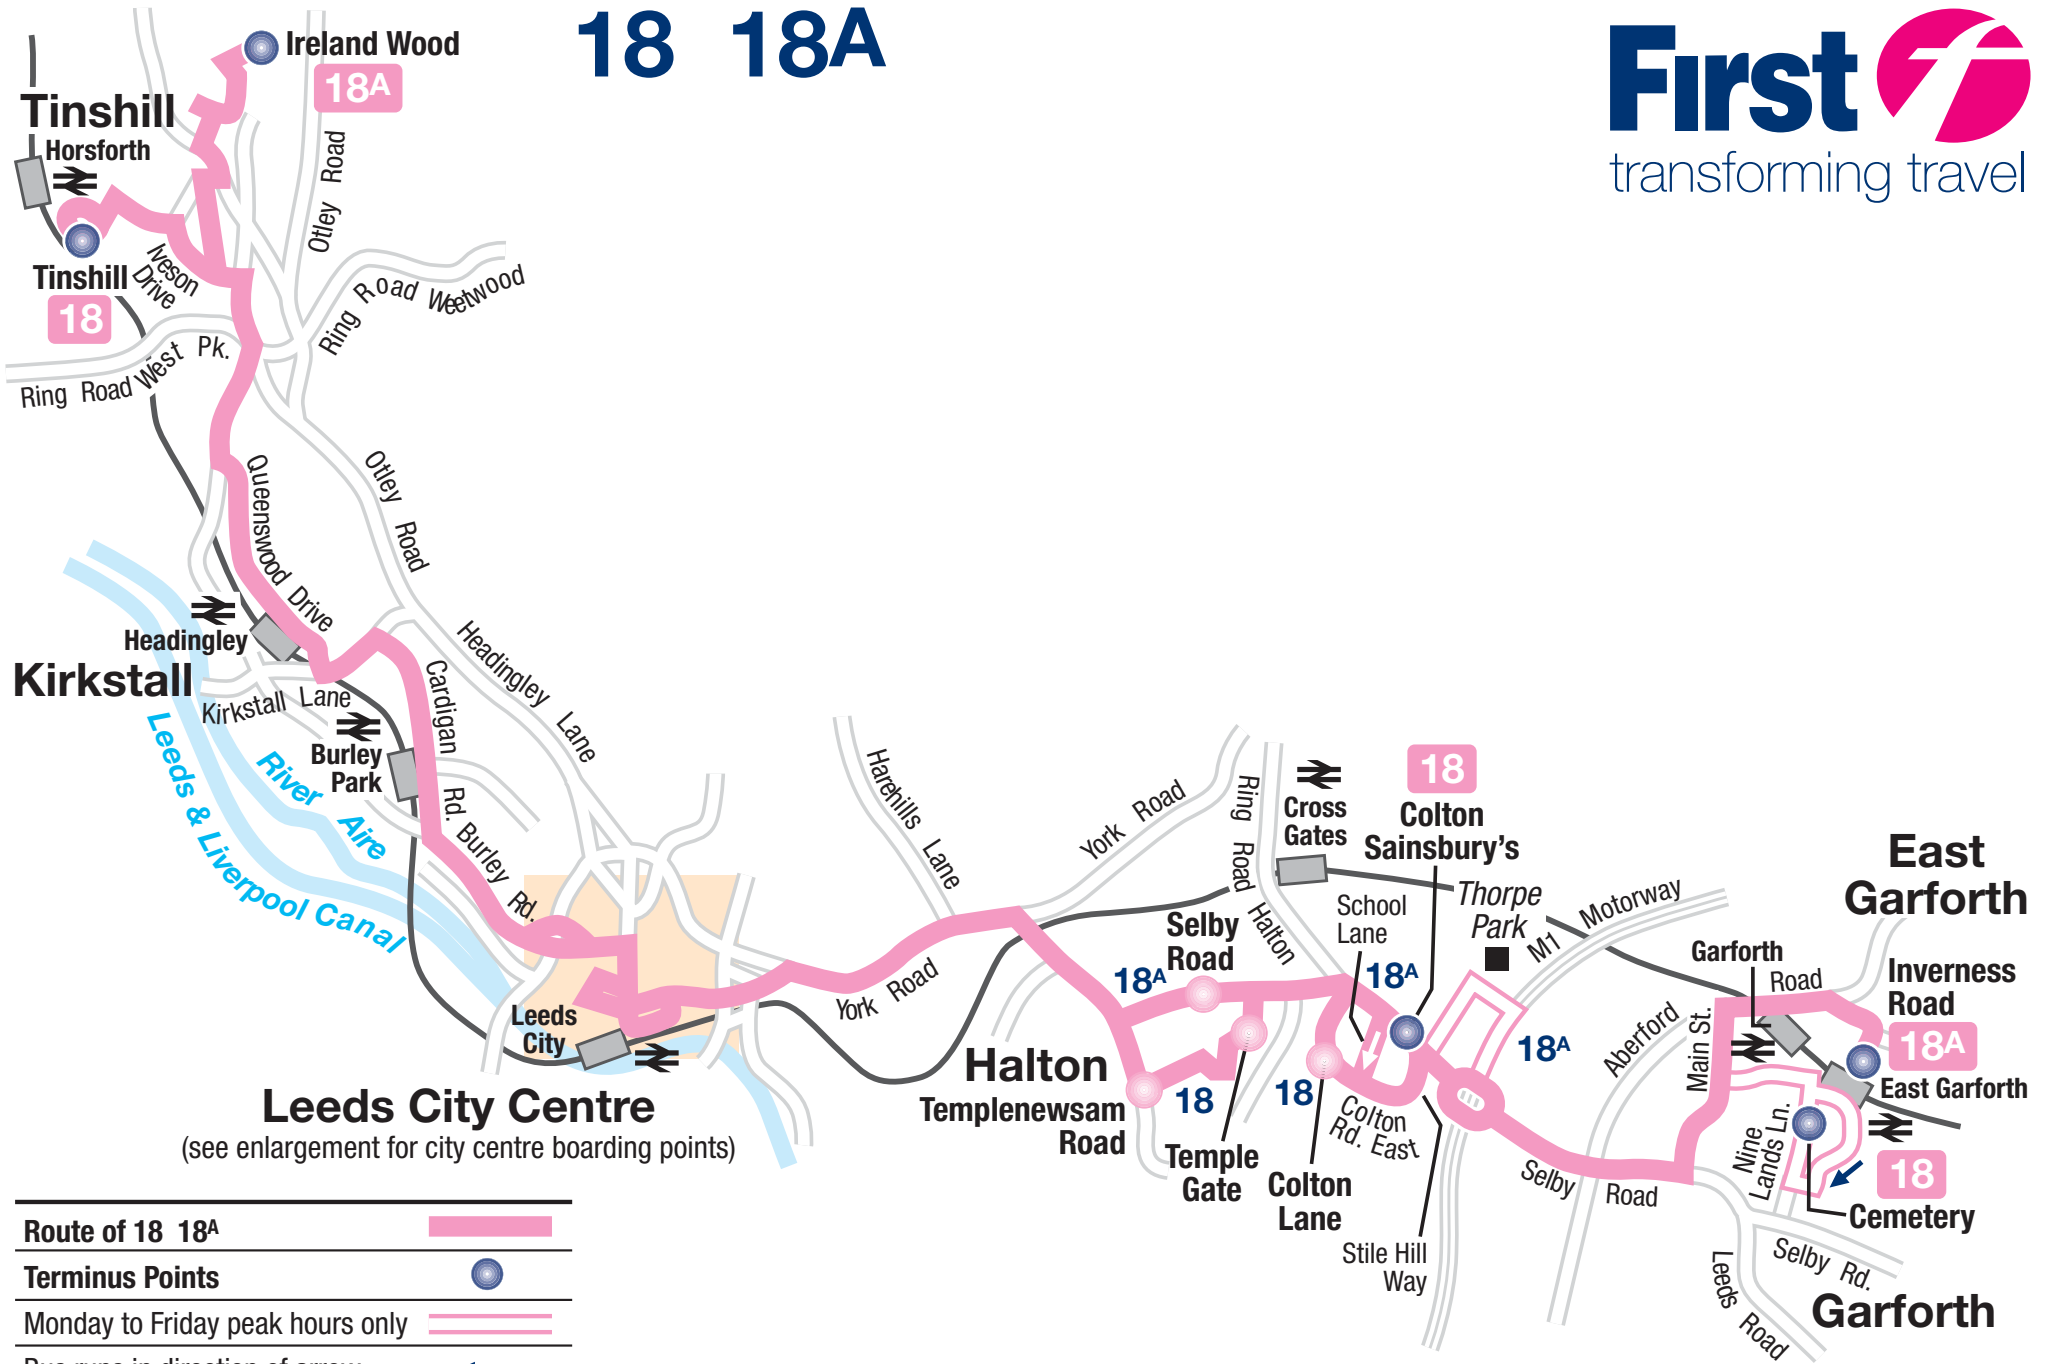

18 18A

Route of 18 18A	
Terminus Points	
Monday to Friday peak hours only	
Bus runs in direction of arrow	

Leeds City Centre
(see enlargement for city centre boarding points)

Where to find your bus in Leeds City Centre

Route of Pink Lines 18 18A	
Bus stops served by Pink Lines 18 18A to Colton/Garforth	
Bus stops served by Pink Lines 18 18A to Tinshill/Ireland Wood	
Other bus served roads	
Other bus stops	
Railway Station	