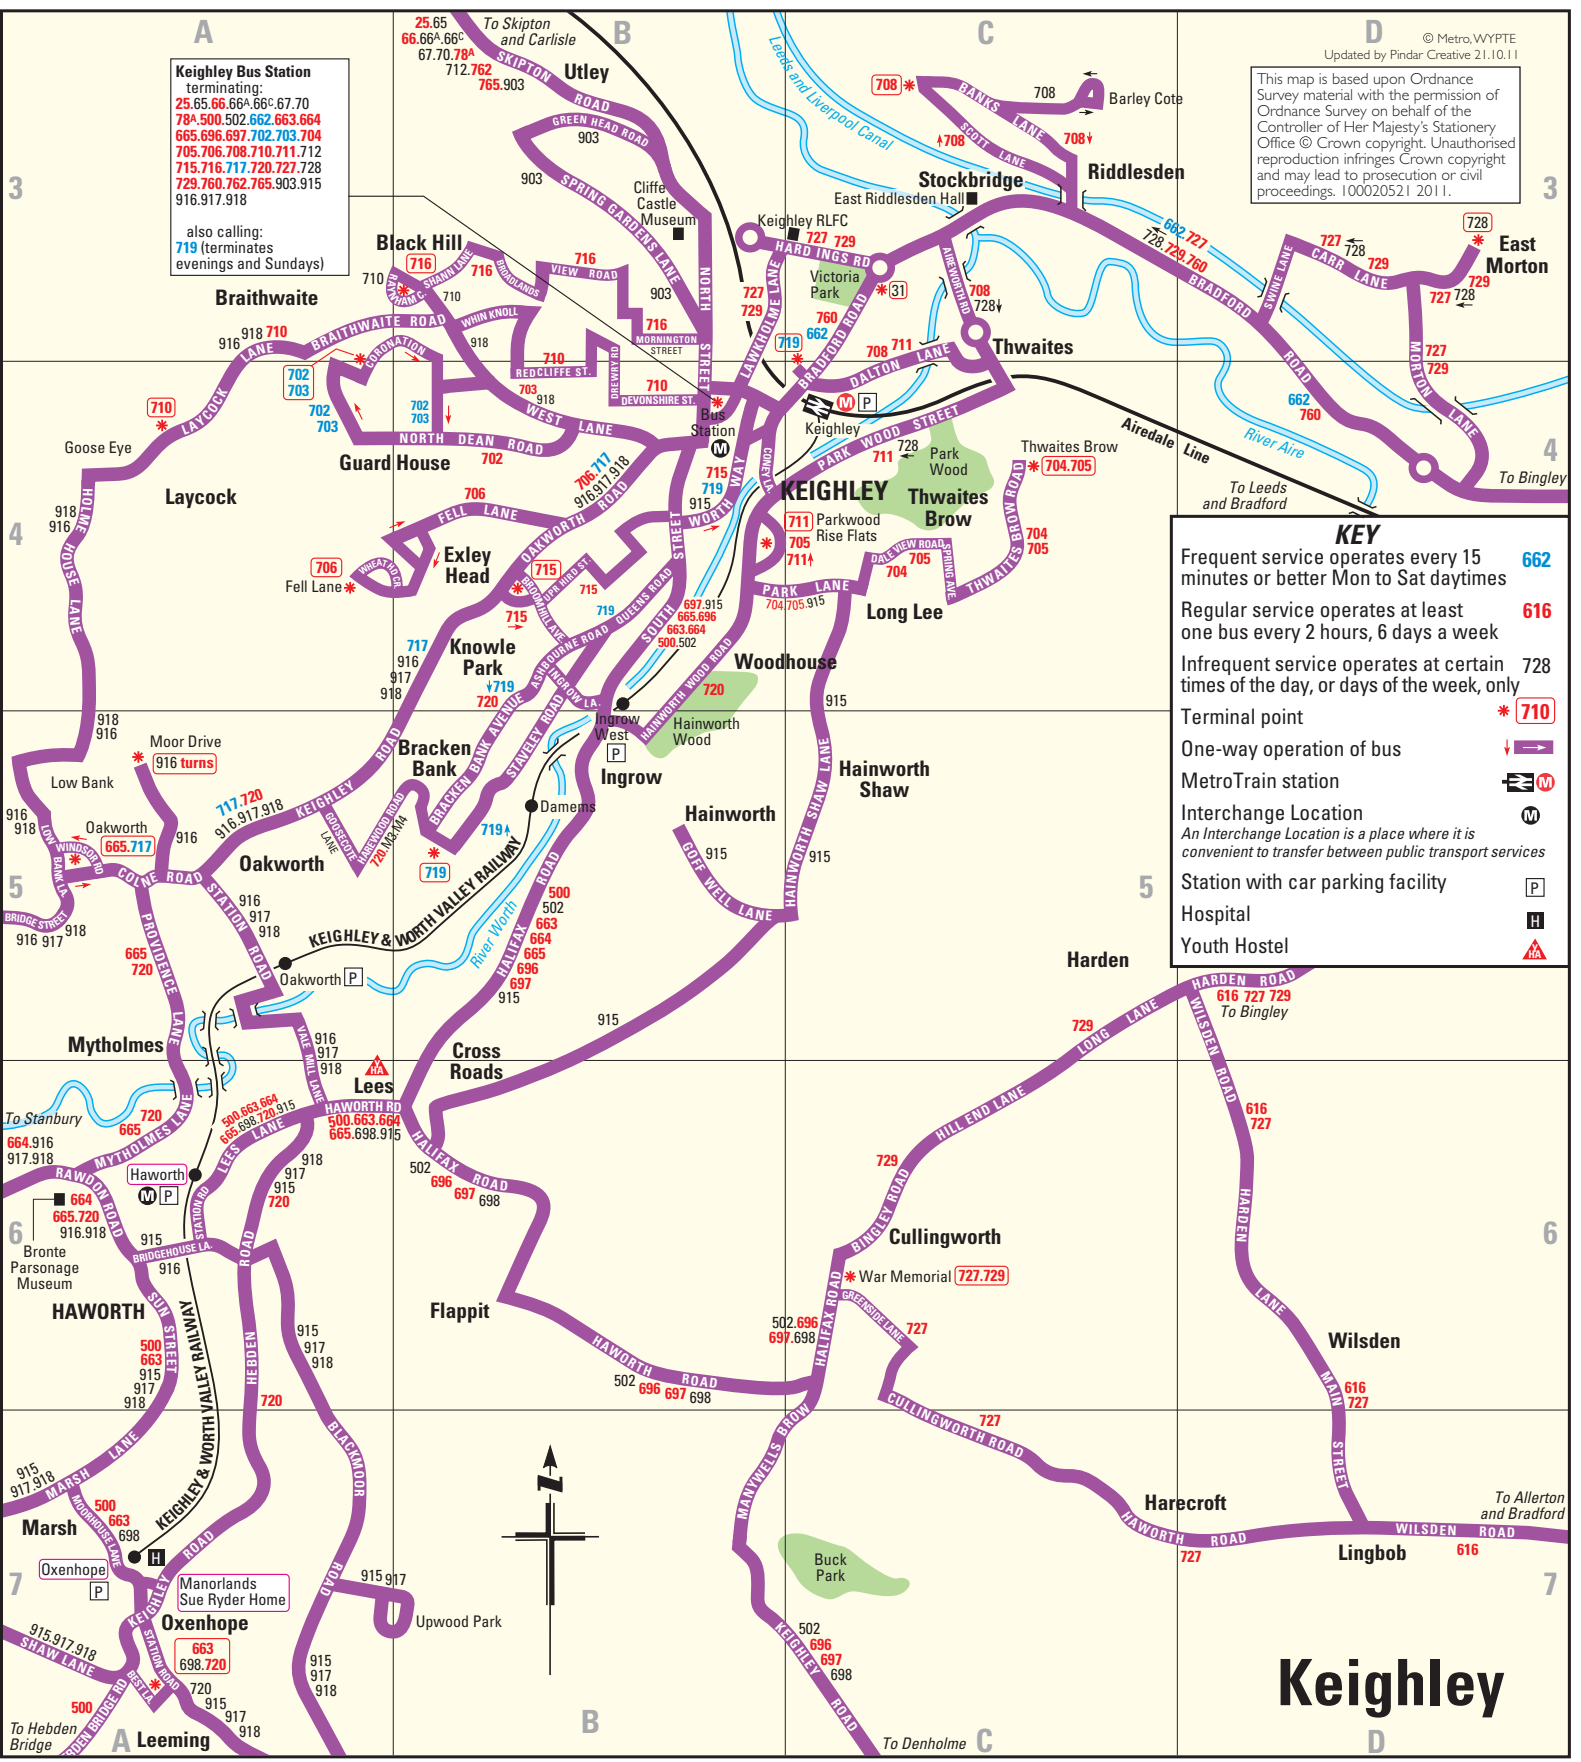

Keighley Bus Station
terminating:
25.65, 66.66, 66.67, 70
78, 500, 502, 662, 663, 664
665, 696, 697, 702, 703, 704
705, 706, 708, 710, 711, 712
715, 716, 717, 720, 727, 728
729, 760, 762, 765, 903, 915
916, 917, 918

also calling:
719 (terminates
evenings and Sundays)

This map is based upon Ordnance Survey material with the permission of Ordnance Survey on behalf of the Controller of Her Majesty's Stationery Office © Crown copyright. Unauthorised reproduction infringes Crown copyright and may lead to prosecution or civil proceedings. 100020521 2011.

KEY

- Frequent service operates every 15 minutes or better Mon to Sat daytimes **662**
- Regular service operates at least one bus every 2 hours, 6 days a week **616**
- Infrequent service operates at certain times of the day, or days of the week, only **728**
- Terminal point *** 710**
- One-way operation of bus **↓ →**
- MetroTrain station **M**
- Interchange Location **M**
An Interchange Location is a place where it is convenient to transfer between public transport services
- Station with car parking facility **P**
- Hospital **H**
- Youth Hostel **▲**

Keighley