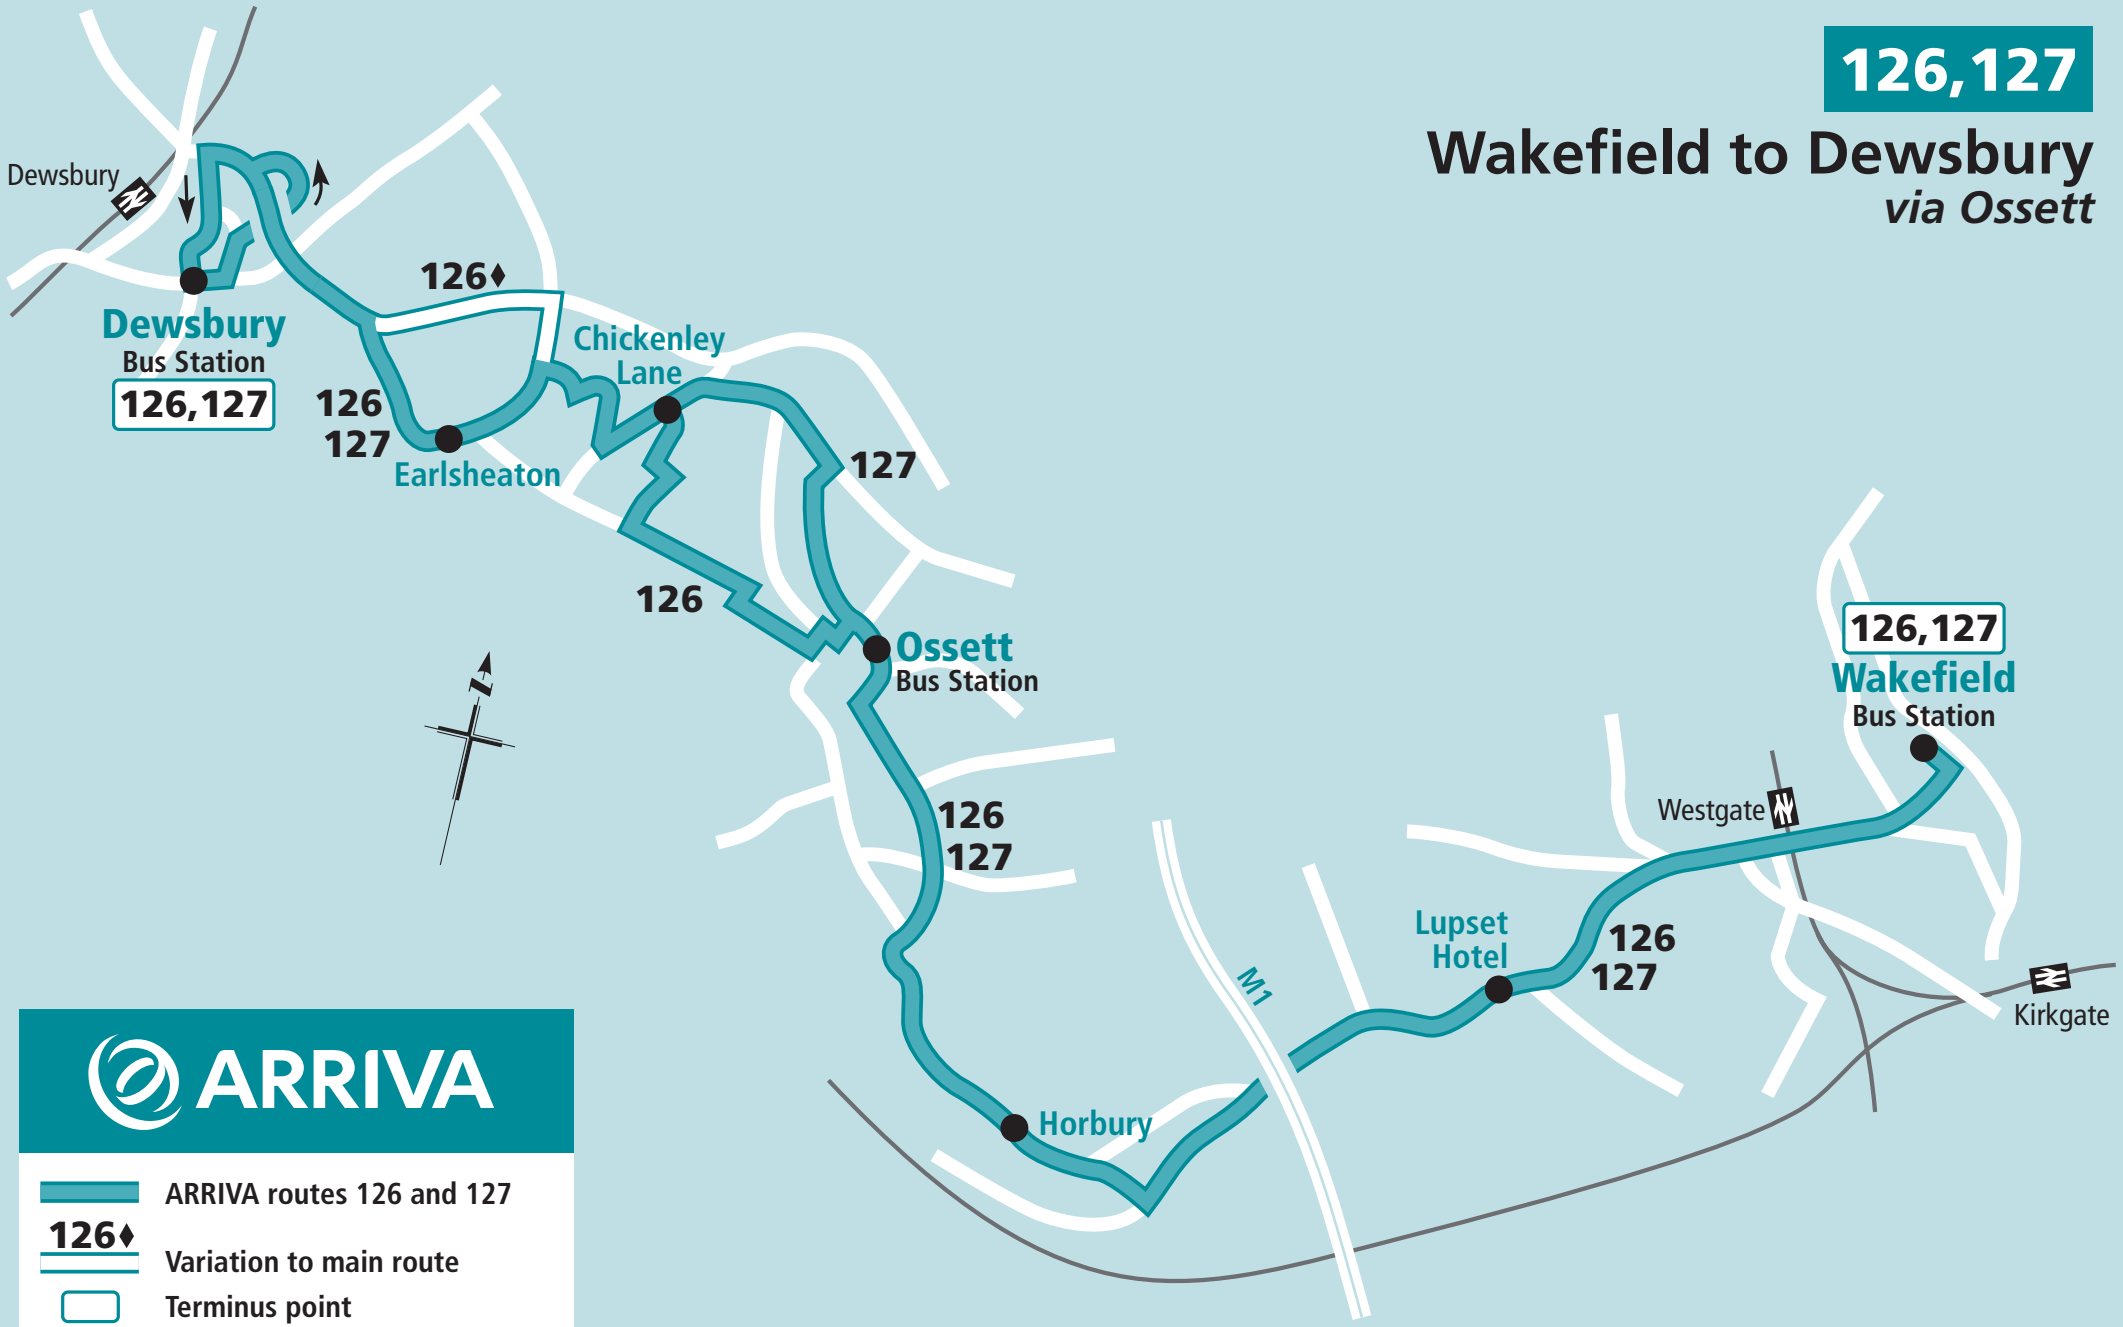

126,127

Wakefield to Dewsbury via Ossett

- ARRIVA routes 126 and 127
- 126 Variation to main route
- Terminus point
- Buses run in direction of arrow
- Railway line and station