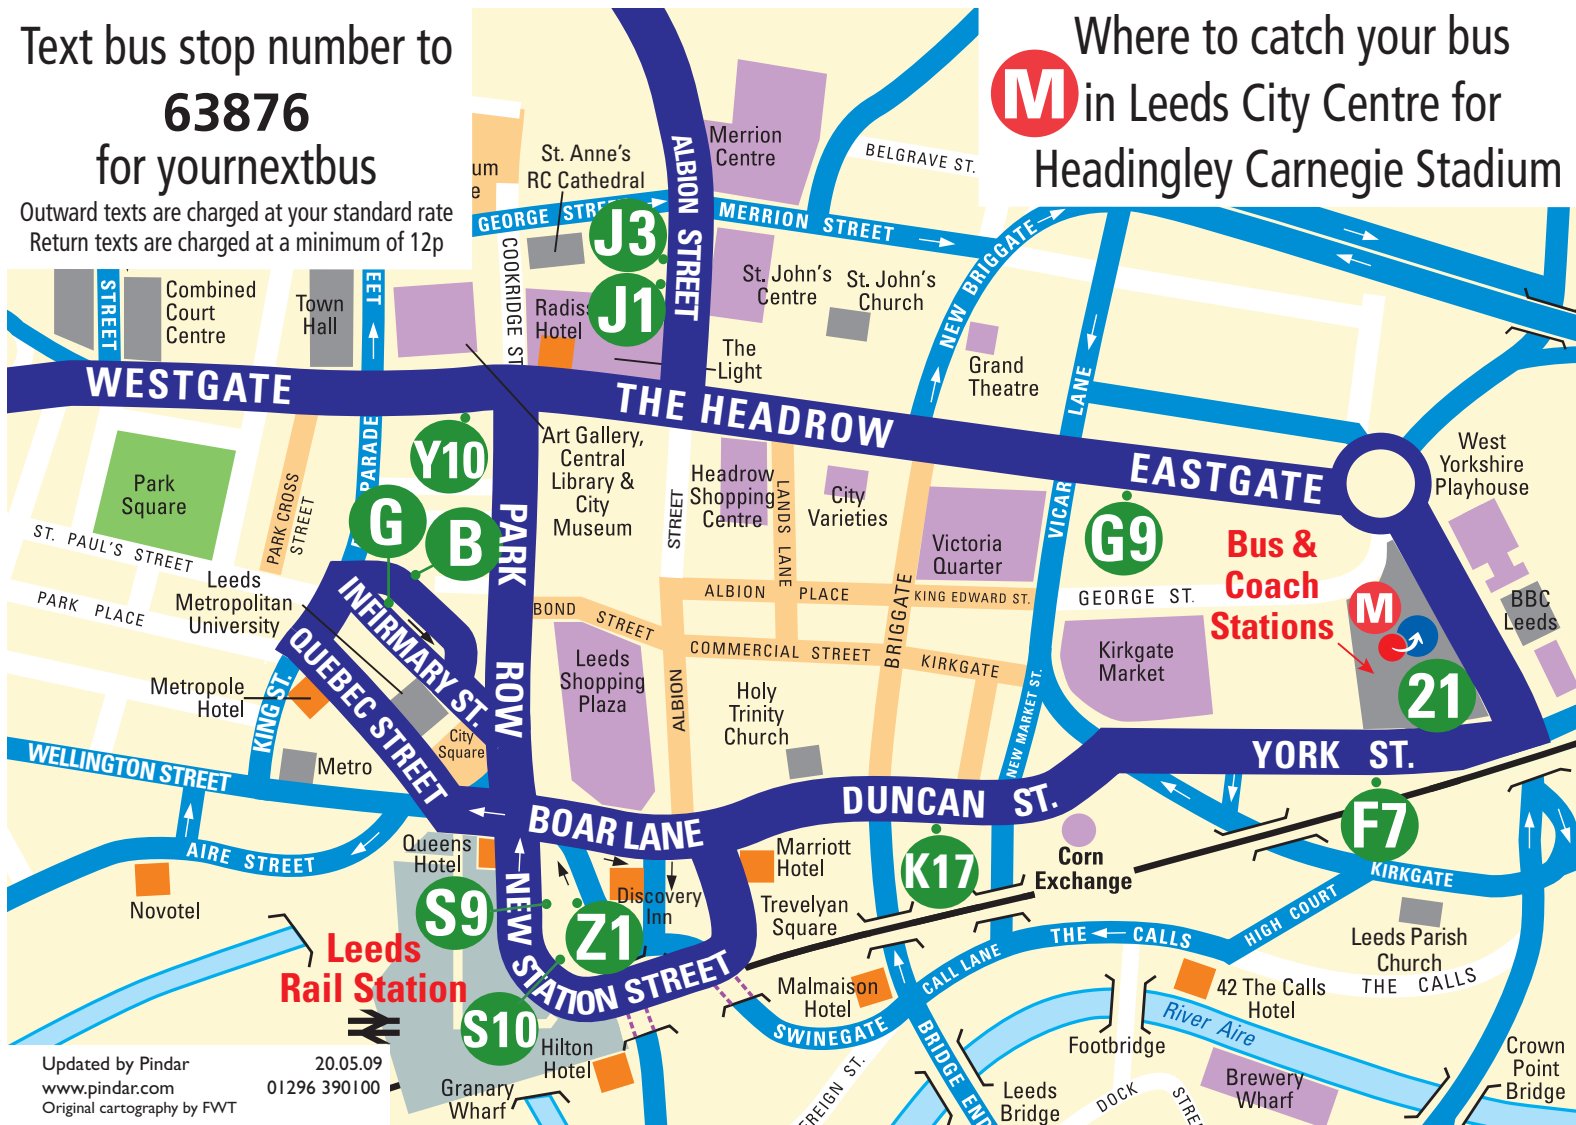

Text bus stop number to
63876
for yournextbus

Outward texts are charged at your standard rate
Return texts are charged at a minimum of 12p

Where to catch your bus
M in Leeds City Centre for
Headingley Carnegie Stadium

Updated by Pindar
www.pindar.com
Original cartography by FWT

20.05.09
01296 390100

Stop No.	What Street is it on	Service	Stop number for yournextbus	Near to	Stop No.	What Street is it on	Service	Stop number for yournextbus	Near to
21	Leeds City Bus Station	28 96 97	45030240	Leeds City Bus Station	K17	Duncan Street	18 18A (Not evenings and Sundays)	45012652	The Corn Exchange
B	Infirmary Street	1 95	45025317	City Square/Rail Station	S9	Leeds Station Interchange	18 18A (Not evenings and Sundays)	45025480	Leeds Rail Station
F7	York Street	18 18A (Not evenings and Sundays)	45010908	Leeds City Bus Station	S10	Leeds Station Interchange	95	45025481	Leeds Rail Station
G	Infirmary Street	18 18A	45025322	City Square/Rail Station	Y10	The Headrow	18 18A	45010660	Leeds City Art Gallery/Library & Museum
G9	Eastgate	28 28B 56 96 97	45012363	Leeds City Bus Station	Z1	Bishopgate Street	1	45011026	Leeds Rail Station
J1	Albion Street	56	45010922	St John's Centre	Text bus stop number to 63876 for yournextbus. Outward texts are charged at your standard rate. Return texts are charged at a minimum of 12p.				
J3	Albion Street	1 28 28B 92 95 96 97	45010921	St John's Centre					