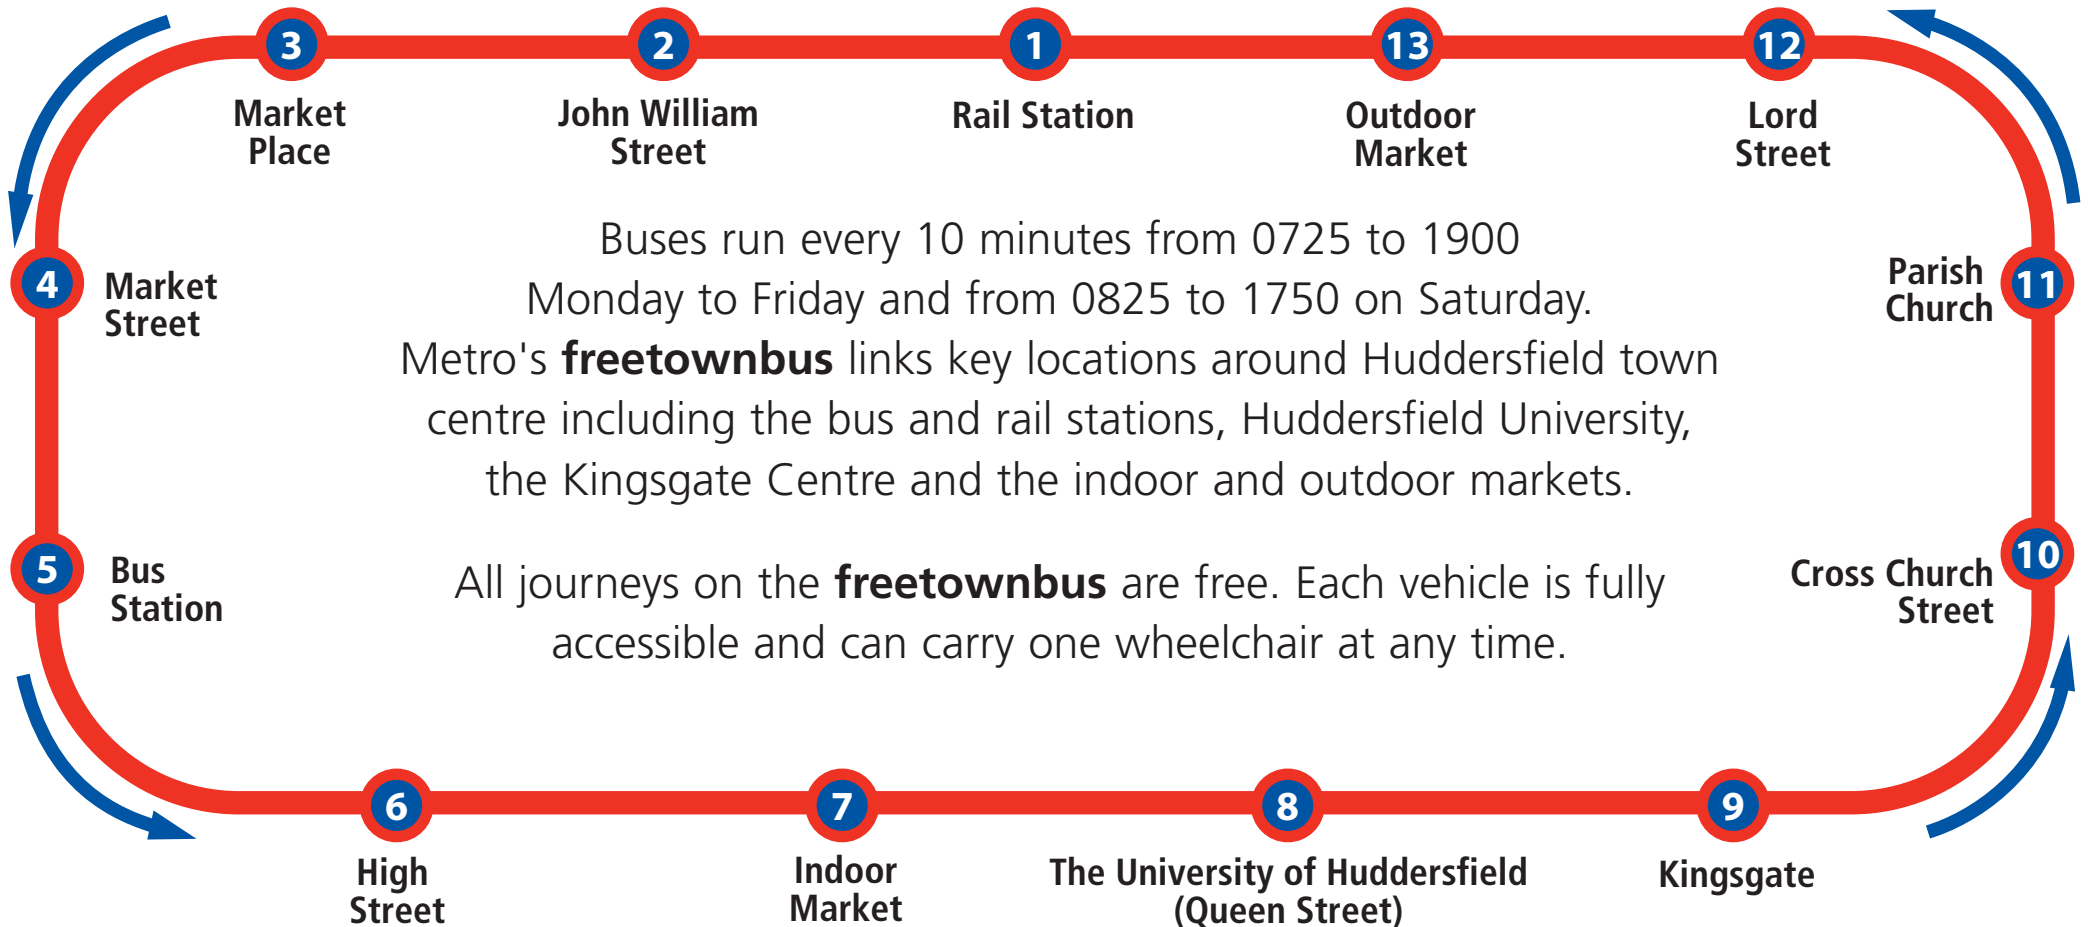

freetownbus

- travel around Huddersfield for free!

Operated by K-Line
 Freepost Centrebus
 0843 289 5135

K-Line

M **free**
METRO **townbus**

© Crown copyright. All rights reserved. West Yorkshire PTE 100020521 2010

M **free**
METRO **townbus**

Metro **connect**

Kirklees
 COUNCIL

Every 10 minutes.

Mondays to Fridays 0725 - 1900

0725 first bus departs Rail Station.

1844 last complete circuit departs Bus Station.

1855 last bus departs Rail Station for Bus Station only.

Saturdays 0825 - 1750

0825 first bus departs Rail Station.

1734 last complete circuit departs Bus Station.

1745 last bus departs Rail Station for Bus Station only.

- | | |
|-------------------------|---|
| 1 Rail Station | 8 The University of Huddersfield (Queen Street) |
| 2 John William Street | 9 Kingsgate |
| 3 Market Place | 10 Cross Church Street |
| 4 Market Street | 11 Lord Street (K1) (Parish Church) |
| 5 Bus Station (Stand H) | 12 Lord Street (K4) |
| 6 High Street (H2) | 13 Outdoor Market (P2) |
| 7 Indoor Market | |