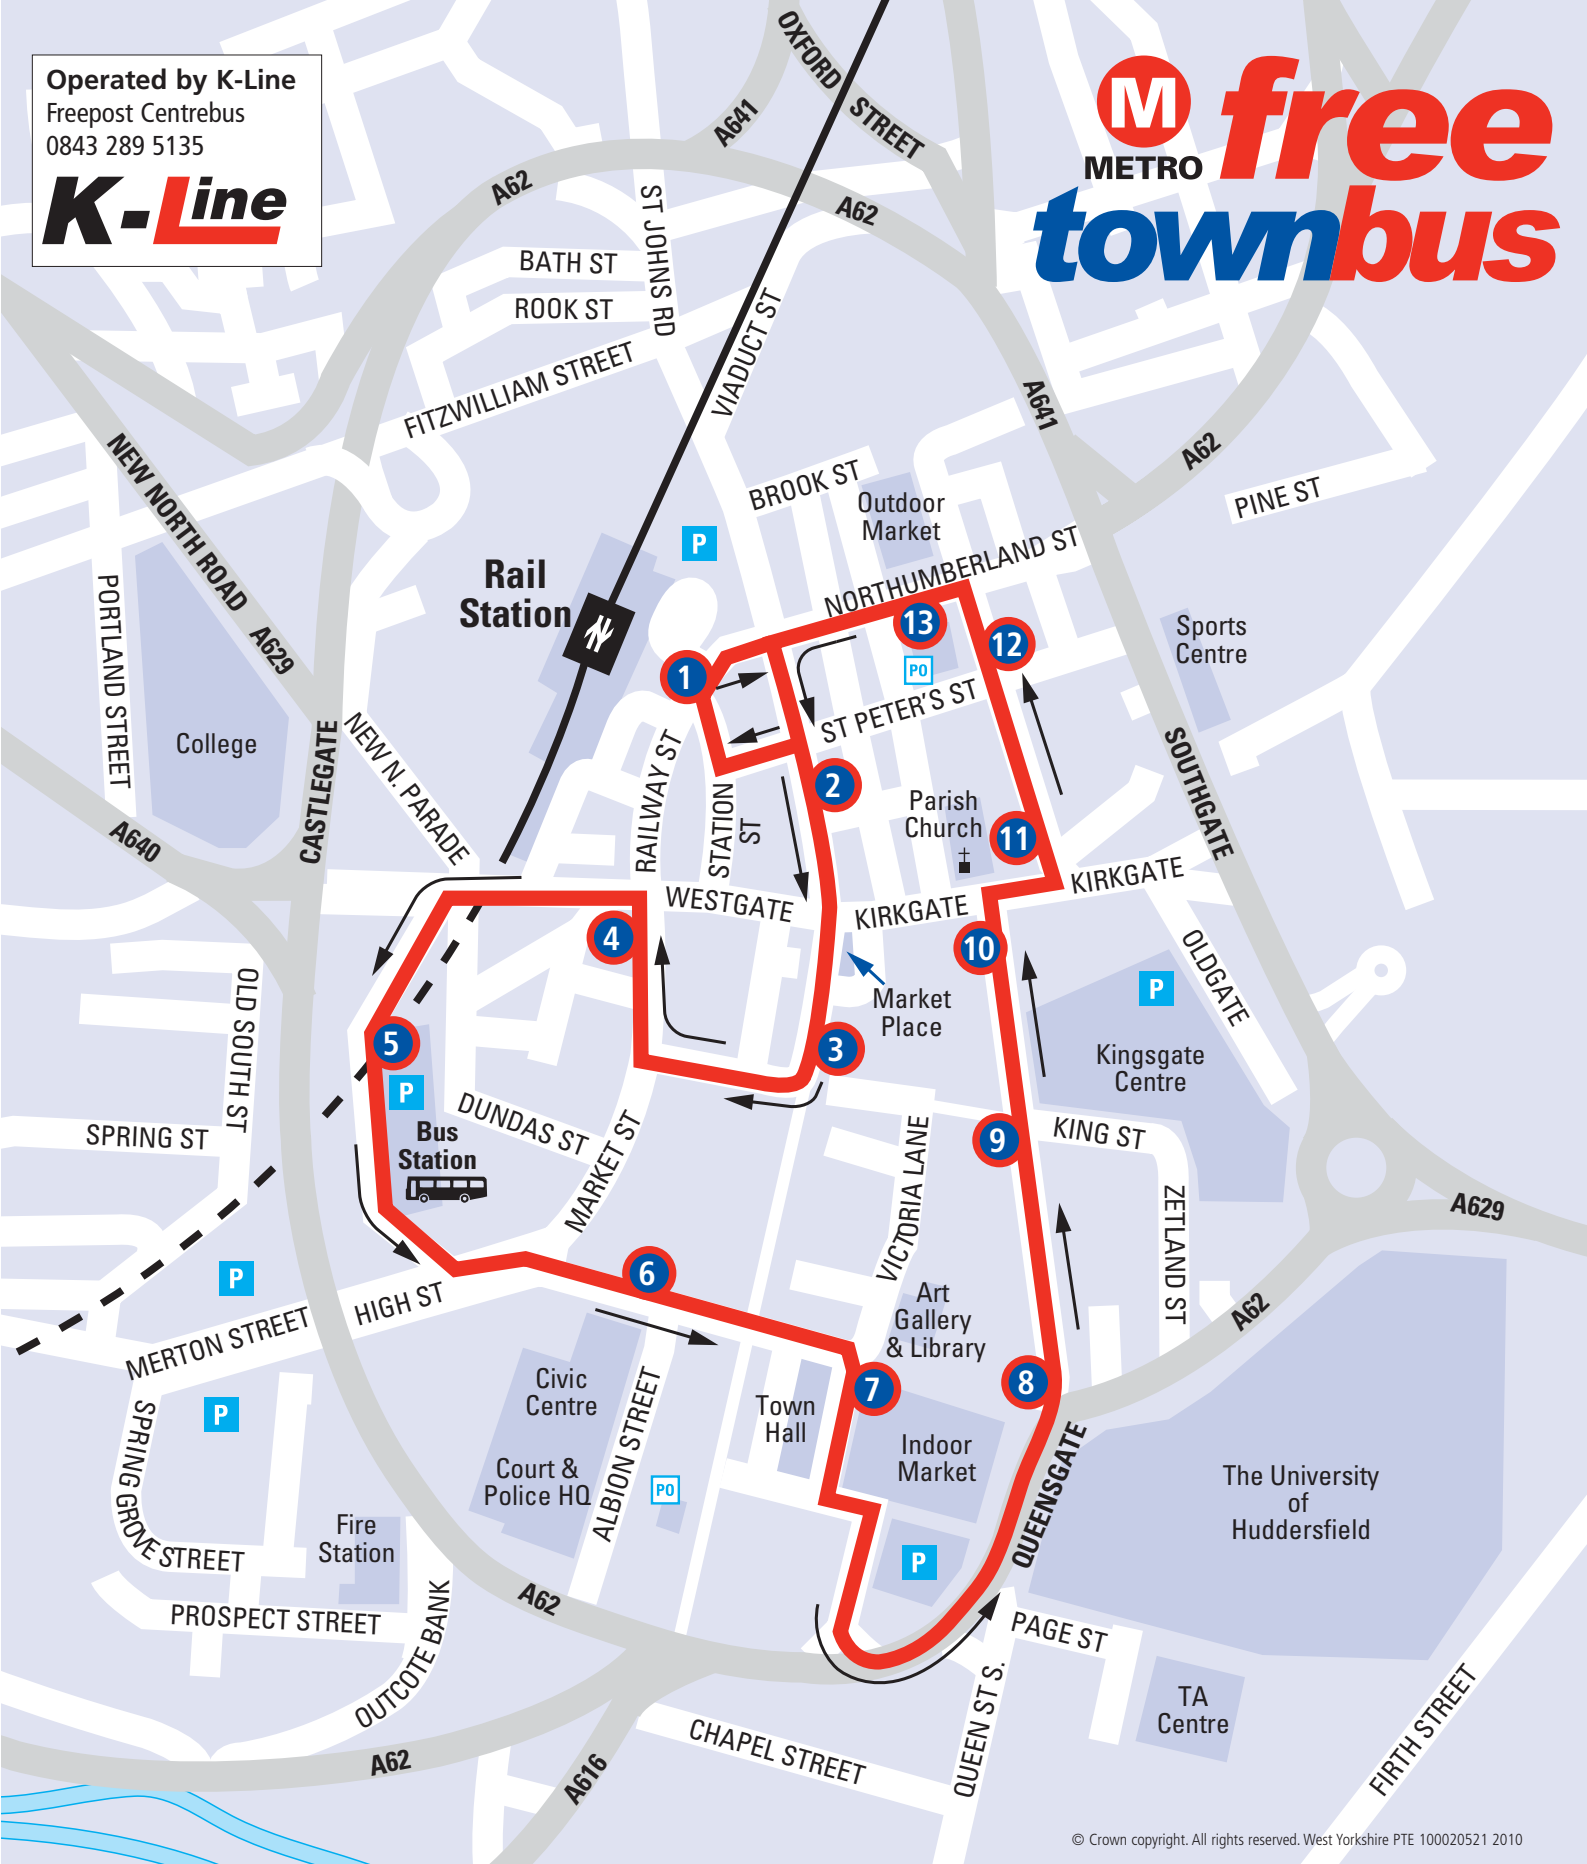

freetownbus

- travel around Huddersfield for free!

Operated by K-Line
 Freepost Centrebus
 0843 289 5135

K-Line

M **free**
METRO **townbus**

© Crown copyright. All rights reserved. West Yorkshire PTE 100020521 2010

M **free**
METRO **townbus**

Metro **connect**

Kirklees
 COUNCIL

Every 10 minutes.

Mondays to Fridays 0725 - 1900

0725 first bus departs Rail Station.

1844 last complete circuit departs Bus Station.

1855 last bus departs Rail Station for Bus Station only.

Saturdays 0825 - 1750

0825 first bus departs Rail Station.

1734 last complete circuit departs Bus Station.

1745 last bus departs Rail Station for Bus Station only.

- | | |
|-------------------------|---|
| 1 Rail Station | 8 The University of Huddersfield (Queen Street) |
| 2 John William Street | 9 Kingsgate |
| 3 Market Place | 10 Cross Church Street |
| 4 Market Street | 11 Lord Street (K1) (Parish Church) |
| 5 Bus Station (Stand H) | 12 Lord Street (K4) |
| 6 High Street (H2) | 13 Outdoor Market (P2) |
| 7 Indoor Market | |